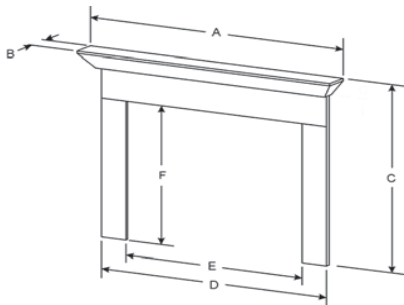

Profile Series Mantels and Mantelshelves

MANTELS		DESCRIPTION	WT	LIST
MFL48PG	0	48, Primed	44	$ 278.00
MFL48UH	0	48, Unfinished	44	$ 256.00
MFL52PG	0	52, Primed	45	$ 289.00
MFL52UH	0	52, Unfinished	45	$ 268.00

MANTELSELVES		DESCRIPTION	WT	LIST
MS48PG	0	48, Primed	13	$ 111.00
MS48UH	0	48, Unfinished	13	$ 103.00
MS60PG	0	60, Primed	14	$ 118.00
MS60UH	0	60, Unfinished	14	$ 111.00
MS72PG	0	72, Primed	15	$ 141.00
MS72UH	0	72, Unfinished	15	$ 138.00

Mantel Dimensions (in inches)

	MFL—48	MFL—52
A	72 1/2	72 1/2
B	6 3/4	6 3/4
C	54 1/8	56 1/8
D	60 1/2	64 1/2
E	48	52
E with trim	46 3/4	50 3/4
F	40	42
F with trim	39 5/8	41 5/8

Mantelshelf Dimensions (in inches)

	Profile	MS
A	48-inch	48 1/2
A	60-inch	60 1/2
A	72-inch	72 1/2
B	All	6 3/4
C	All	5 1/4