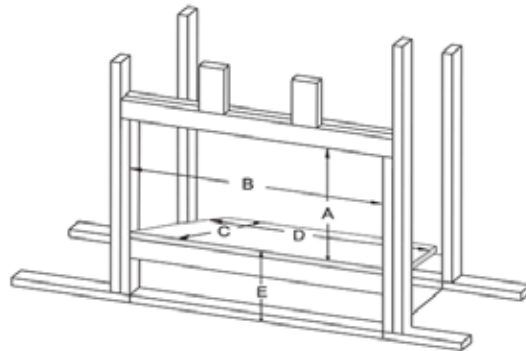

- Electrical supply requirements for optional blower.
- Properly framed opening size required for installation of the fireplace.

Note: Dimensions shown with DF(25,33)M4 series surrounds.

DV FIREPLACE DIMENSIONS															
MODEL	A	B	C	D	E	F	G	H	I	J	K	L	M	N	O
DVL25FP	37 1/2"	28"	14 1/4"	10 7/16"	25 1/4"	12 7/8"	17"	20 1/8"	27"	6 7/8"	18 3/4"	29"	24 3/16"	2"	31 3/8"
DVL33FP	40 1/2"	29"	16 3/4"	13 7/16"	28 1/4"	14 3/8"	18 7/8"	23 1/8"	30"	8 1/2"	20 1/4"	32"	27 3/16"	2"	34 3/8"