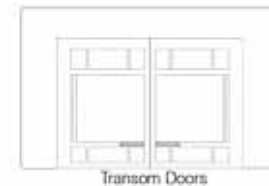

Decorative Fronts with Barrier Screen (Requires DS33661BL)

LANCASTER	DESCRIPTION	WT	LIST
DVFQ33HBL	Front with Barrier, Black - Lancaster	23	$ 499.00
DVFQ33HHP	Front with Barrier, Pewter - Lancaster	25	$ 520.00
DVFQ33HSS	Front with Barrier, SS - Lancaster	25	$ 620.00
SH1BL	Shroud, Matte Black	11	$ 150.00
ECLIPSE	DESCRIPTION	WT	LIST
DVFQ33RBL	Front with Barrier, Black - Eclipse	26	$ 405.00
DVFQ33RHP	Front with Barrier, Pewter - Eclipse	26	$ 425.00
DVFQ33RSS	Front with Barrier, SS - Eclipse	26	$ 499.00