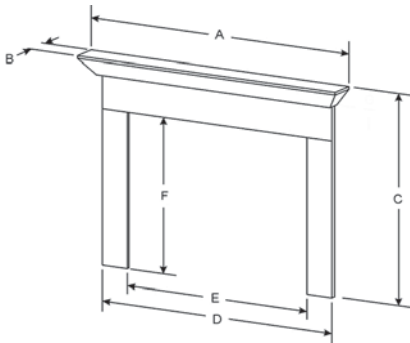

	Profile MS	
A	48-inch	48 1/2
A	60-inch	60 1/2
A	72-inch	72 1/2
B	All	6 3/4
C	All	5 1/4

Standard Cabinet Mantel with Base

Fits VF24P, VFP24FP

		DESCRIPTION	WT	LIST
EMF22C		Cherry	55	\$ 635.00
EMF22DO		Dark Oak	55	\$ 635.00
EMF22N		Nutmeg	55	\$ 635.00
EMF22O		Oak	55	\$ 635.00
EMF22UH		Unf. Hdwd	55	\$ 550.00
EMF22UO		Unf. Oak	55	\$ 550.00
EMF22W		White	55	\$ 635.00