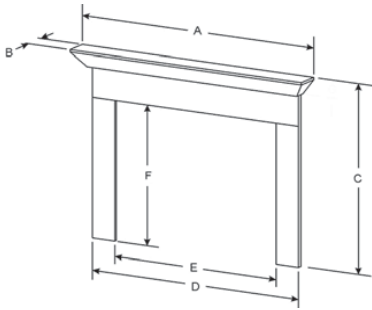

Profile Series Mantels and Mantelshelves

Mantels		DESCRIPTION	WT	LIST
MFL48PG		48, Primed	44	$ 278.00
MFL48UH		48, Unfinished	44	$ 256.00
MFL52PG		52, Primed	45	$ 289.00
MFL52UH		52, Unfinished	45	$ 268.00

Mantelshelves		DESCRIPTION	WT	LIST
MS48PG		48, Primed	13	$ 111.00
MS48UH		48, Unfinished	13	$ 103.00
MS60PG		60, Primed	14	$ 118.00
MS60UH		60, Unfinished	14	$ 111.00
MS72PG		72, Primed	15	$ 141.00
MS72UH		72, Unfinished	15	$ 138.00

Profile Mantel Dimensions

Mantel Dimensions (in inches)

	MFL—48	MFL—52
A	72 1/2	72 1/2
B	6 3/4	6 3/4
C	54 1/8	56 1/8
D	60 1/2	64 1/2
E	48	52
E with trim	46 3/4	50 3/4
F	40	42
F with trim	39 5/8	41 5/8

Mantelshelf Dimensions (in inches)

	Profile MS	
A	48-inch	48 1/2
A	60-inch	60 1/2
A	72-inch	72 1/2
B	All	6 3/4
C	All	5 1/4