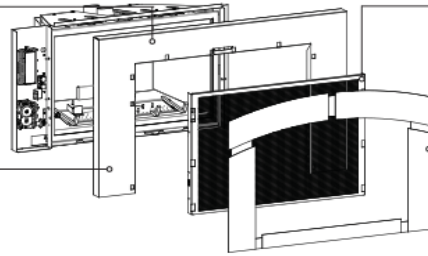

Decorative Fronts, Fireplace Screen and Surrounds for DXL30IN

Metal Surround (DS3066BL)

- 44-in W x 26-in H x 1.25-in D
- Covers most fireplace openings
- Required for decorative doors or fronts
- Includes hinge mounting points for doors
- Attaches to insert at top and sides without tools
- One Piece
- Black Only

Barrier Screen (Included)

- 29.625-in W x 19.3125-in H
- Protective barrier
- Attaches to insert at sides with no tools
- Black Only

Custom Surround

- Max dimensions 50-in W x 44-in H x 3-in D
- One Piece three sided or two piece four sided frame
- Covers large hearth opening
- Black Only

Decorative Front

- Dimensions & Finishes vary by style, see price list
- Attaches to insert at sides and frame at top without tools

Decorative Surround Required (Requires Decorative Front) (44 W x 26 H x 1.25 D)

	DESCRIPTION	WT	LIST
DS3066BL	3-Side, 1-Pc, (6x6), Black	17	$ 169.00
CS3SIDED	Custom - 3-Sided, Black	20	$ 664.00
CS4SIDED	Custom - 4-Sided, Black	20	$ 664.00

Please complete the Custom Insert Surround Form before placing PO for CS3SIDED or CS4SIDED. Allow 21 days for delivery.