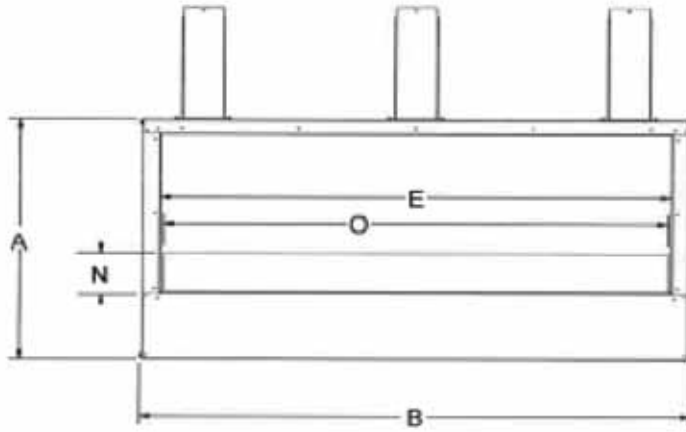

OLL48 Linear Fireplace Dimensions

Model	A	B	C	D	E	H	K	L	M	N	O	Q	S
OLL48FP	24 5/16	51 3/4	19 1/16	16 3/16	48 3/8	16 1/2	29/16	5 3/16	13 11/16	3 1/2	47 3/8	6 11/16	40 13/16
OLL48SP	24 5/16	51 3/4	22 5/16	16 3/16	48 3/8	16 1/2	29/16	5 3/16	N/A	3 1/2	47 3/8	6 11/16	40 13/16

Model	Framing Height	Framing Width	Framing Depth
OLL48FP	40 13/16	52	19 1/16
OLL48SP	40 13/16	52	22 5/16