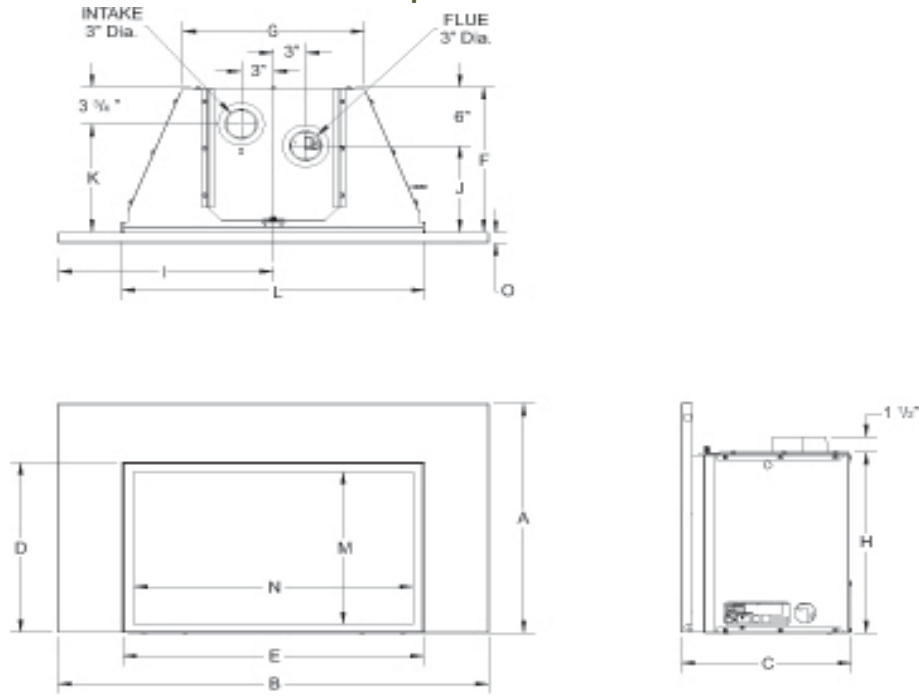

Direct-Vent Clean-Face Fireplace Insert Dimensions

INDEX LETTER	DIMENSION DESCRIPTION	DVC20IN with 1-inch Surround	DVC20IN with Deep Surround	DVC26IN	DVC28IN
		Dimensions in Inches			
A	Surround Height	23-1/4	23-1/4	26-1/4	28-1/4
B	Surround width with 3-inch wide Surround Legs	34	34	37	40
B	Surround width with 6-inch wide Surround Legs	40	40	43	46
C	Overall Depth of Insert including Surround	15-7/8	15-7/8	17-5/8	17-5/8
D	Barrier Screen Height	17-1/4	17-1/4	20-1/4	22-1/4
E	Barrier Screen Width	27-7/8	27-7/8	30-7/8	33-7/8
F	Insert depth - from back of Surround to rear of insert	14-7/8	13-5/8	16-5/8	16-5/8
G	Rear width of Insert	17	17	18-3/4	21-3/4
H	Height of Insert	18-1/2	18-1/2	21-1/2	23-1/2
I	Centerline of Insert to outside of 3-inch wide Surround Leg	17	17	18-1/2	20
I	Centerline of Insert to outside of 6-inch wide Surround Leg	20	20	21-1/2	23
J	Back of Surround to Centerline of Flue Outlet	8-7/8	7-5/8	10-9/16	10-9/16
K	Back of Surround to Centerline of Air Inlet	11-3/16	9-15/16	12-7/8	12-7/8
L	Front width of Insert cabinet	28-3/16	28-3/16	31-3/16	34-3/16
M	Barrier Screen opening height	15-1/2	15-1/2	18-1/2	20-1/2
N	Barrier Screen opening width	25-15/16	25-15/16	28-15/16	31-15/16
O	Surround depth	1	2-1/4	1	1