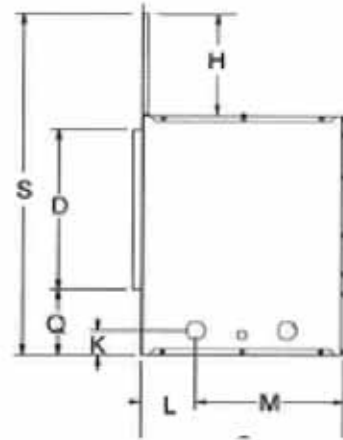

OLL48 Linear Fireplace Dimensions

Model	A	B	C	D	E	H	K	L	M	N	O	Q	S
OLL48FP	24 5/16	51 3/4	19 1/16	16 3/16	48 3/8	16 1/2	29/16	5 3/16	13 11/16	3 1/2	47 3/8	6 11/16	40 13/16
OLL48SP	24 5/16	51 3/4	22 5/16	16 3/16	48 3/8	16 1/2	29/16	5 3/16	N/A	3 1/2	47 3/8	6 11/16	40 13/16

Model	Framing Height	Framing Width	Framing Depth
OLL48FP	40 13/16	52	19 1/16
OLL48SP	40 13/16	52	22 5/16