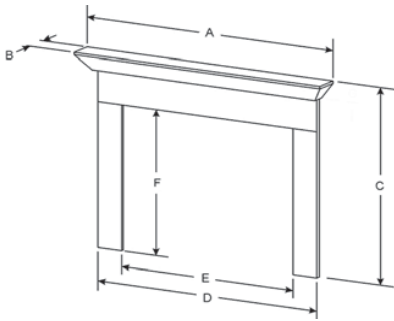

Profile Series Mantels and Mantelshelves

Mantels		DESCRIPTION	WT	LIST
MFL48PG	0	48, Primed	44	$ 278.00
MFL48UH	0	48, Unfinished	44	$ 256.00
MFL52PG	0	52, Primed	45	$ 289.00
MFL52UH	0	52, Unfinished	45	$ 268.00

Mantelshelves		DESCRIPTION	WT	LIST
MS48PG	0	48, Primed	13	$ 111.00
MS48UH	0	48, Unfinished	13	$ 103.00
MS60PG	0	60, Primed	14	$ 118.00
MS60UH	0	60, Unfinished	14	$ 111.00
MS72PG	0	72, Primed	15	$ 141.00
MS72UH	0	72, Unfinished	15	$ 138.00

Profile Mantel Dimensions

Mantel Dimensions (in inches)

	MFL—48	MFL—52
A	72 1/2	72 1/2
B	6 3/4	6 3/4
C	54 1/8	56 1/8
D	60 1/2	64 1/2
E	48	52
E with trim	46 3/4	50 3/4
F	40	42
F with trim	39 5/8	41 5/8

Mantelshelf Dimensions (in inches)