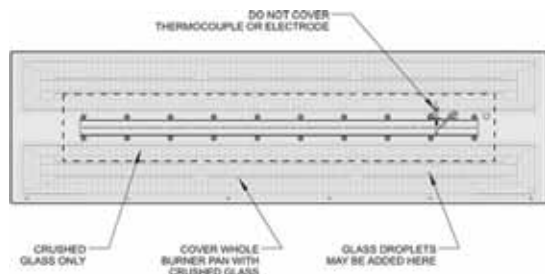

	DESCRIPTION	WT	LIST
DG1NXS	Drops 1-in, Onyx Solid	4	\$ 45.00
DG1TZC	Drops 1-in, Topaz Clear	4	\$ 79.00

Decorative Glass Droplets 1/2-in. (May be used in addition to Crushed Glass)

	DESCRIPTION	WT	LIST
DG1AB	Droplets 1/2-in, Aqua Blue	3	\$ 30.00
DG1GC	Droplets 1/2-in, Glacier Ice	3	\$ 30.00
DG1SL	Droplets 1/2-in, Sangria Luster	3	\$ 30.00