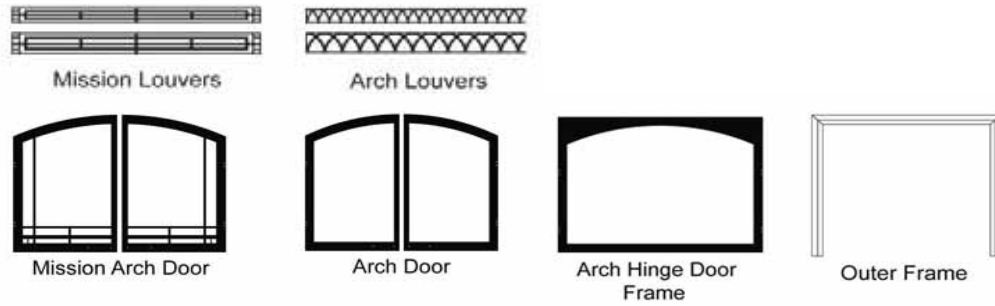

Decorative Louvers, Doors and Frames for VFP36PP and

Decorative Louvers 22 (Fits End of Peninsula Fireplace Only)

MISSION		DESCRIPTION	WT	LIST
DVG22MBL	0	Louvers, Black - Mission, 22	3	$ 244.00
ARCH		DESCRIPTION	WT	LIST
DVG22ABL	0	Louvers, Black - Arch, 22	3	$ 244.00

Decorative Louvers

MISSION		DESCRIPTION	WT	LIST
FBG36MBL	0	Louvers, Black - Mission	6	$ 258.00
FBG36MHP	0	Louvers, Pewter - Mission	6	$ 262.00
ARCH		DESCRIPTION	WT	LIST
FBG36ABL	0	Louvers, Black Arch	6	$ 258.00
FBG36AHP	0	Louvers, Pewter Arch	6	$ 262.00

Decorative Doors (Arch Doors Require Arch Hinge Door Frame)

MISSION ARCH		DESCRIPTION	WT	LIST
VFR36SMBL	0	Door Set, Black - Mission Arch	19	$ 555.00
VFR36SMHP	0	Door Set, Pewter - Mission Arch	19	$ 563.00
ARCH		DESCRIPTION	WT	LIST
VFR36SCBL	0	Door Set, Black - Arch	19	$ 555.00
VFR36SCHP	0	Door Set, Pewter - Arch	19	$ 563.00

Arch Frame

FITS END OF PENINSULA FIREPLACE ONLY		DESCRIPTION	WT	LIST
VFY22SBL	0	Frame, Black - Arch, 22	12	$ 185.00
VFY22SHP	0	Frame, Pewter - Arch, 22	12	$ 188.00
ARCH HINGE DOOR FRAME		DESCRIPTION	WT	LIST
VFY36SBL	0	Door Frame with Barrier, Black - Arch	9	$ 182.00

Outer Frame (3 piece) for See-Through Louvered Boxes

MODEL		DESCRIPTION	WT	LIST
DVF36BL	0	Steel Frame - Black	5	$ 83.00
DVF36HP	0	Steel Frame - Pewter	5	$ 84.00

Outer Frame Extruded Aluminum for See-Through Flush or Louvered Boxes

MODEL		DESCRIPTION	WT	LIST
VBE36SBL	0	Alum Frame - Black	5	$ 172.00
VBE36SHP	0	Alum Frame - Pewter	5	$ 173.00
BOTTOM TRIM		DESCRIPTION	WT	LIST
FBS36HP	0	Trim Kit, Bottom, Pewter	1	$ 39.00