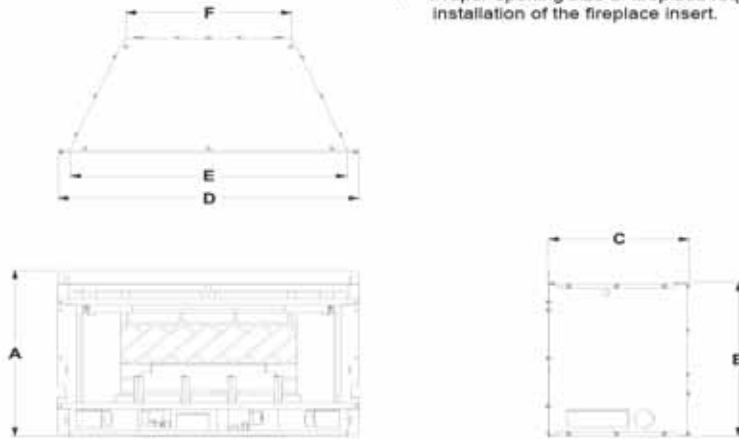

Vent-Free Insert Dimensions

When planning a fireplace insert installation, it's necessary to determine:

- Gas supply piping.
- Electrical connections

- Whether optional accessories - devices such as a wall switch or remote control - are desired.
- Electrical supply requirements for blower. (120V, 60Hz, 1 Amp)
- Proper opening size of fireplace required for installation of the fireplace insert.

VF INSERT DIMENSIONS						
MODEL	A	B	C	D	E	F
VFP20IN	19 3/4"	18 5/16"	13 3/4"	29 1/4"	25 1/2"	16 1/8"
VFP28IN	22 3/4"	21 5/16"	15 3/16"	32 1/4"	28 1/2"	17 7/8"

Fireplace Opening Dimensional Information/Sizing				
MINIMUM FIREPLACE OPENING DIMENSIONS				
MODEL	HEIGHT A	FRONT WIDTH B	DEPTH C	REAR WIDTH D
VFP20IN	18 1/2"	26 3/4" *	13 3/4"	15 3/4"
VFP28IN	21 1/2"	30 3/4" *	15 3/16"	19"

Notice: These are the minimum dimensions of a fireplace that the fireplace insert will fit into. It allows room for the box and the fireplace surround to fit onto the front of the unit. It is not intended to be used for framing dimensions.

Notice: Front Width B is the minimum and front opening dimension required to ensure proper securing of the unit.