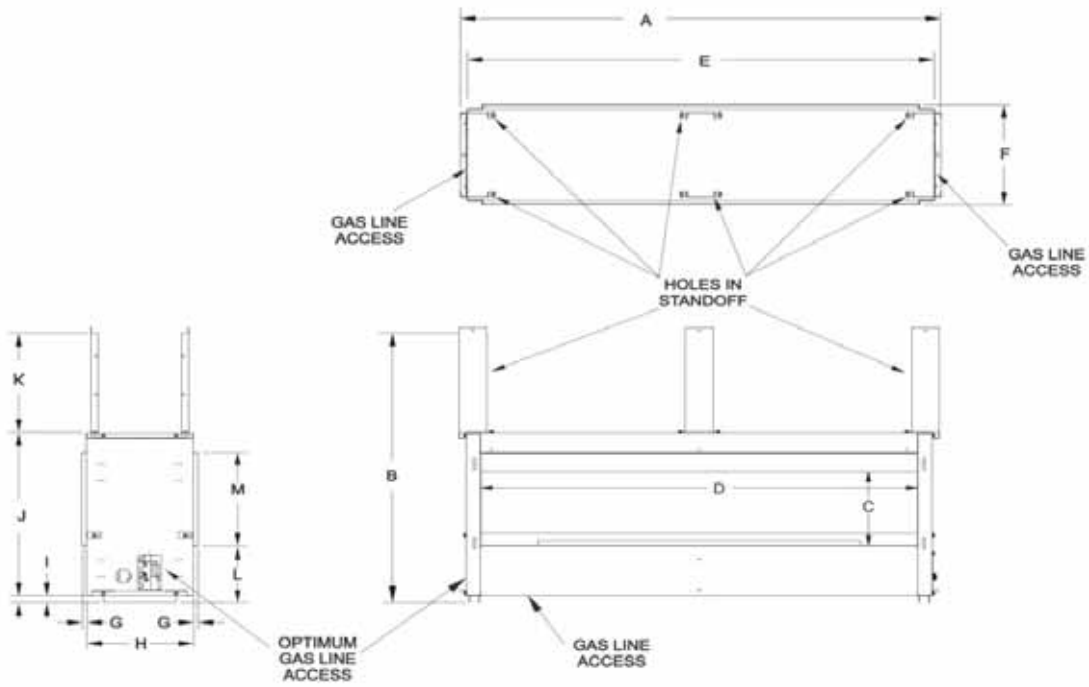

Boulevard Vent-Free Linear See-Through Fireplace

VF FIREPLACE DIMENSIONS (in inches)													
MODEL	A	B	C	D	E	F	G	H	I	J	K	L	M
VFL(L,Z)48SP	52-3/4	35	12-1/16	48	51-3/8	12-11/16	1/2	11-13/16	15/16	21-1/8	13	7-7/16	12-1/8