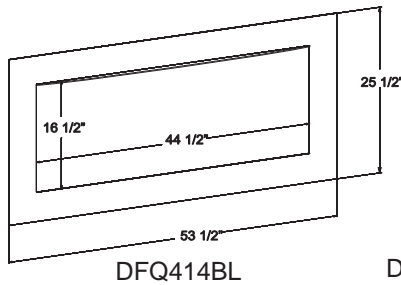

DECORATIVE FRONTS WITH BARRIER SCREEN (Required)		DESCRIPTION	WT	LIST
DFQ412BL	0	Front with Barrier, Black 2-in	23	$ 310.00
DFQ414BL	0	Front with Barrier, Black 4-in	30	$ 363.00
DFQ41WBL	0	Front, Pewter - Tidewater 56.75 x 30.5 x 2.75	30	$ 468.00
DFQ41WHP	0	Front, Pewter - Tidewater 56.75x30.5x2.75	30	$ 478.00