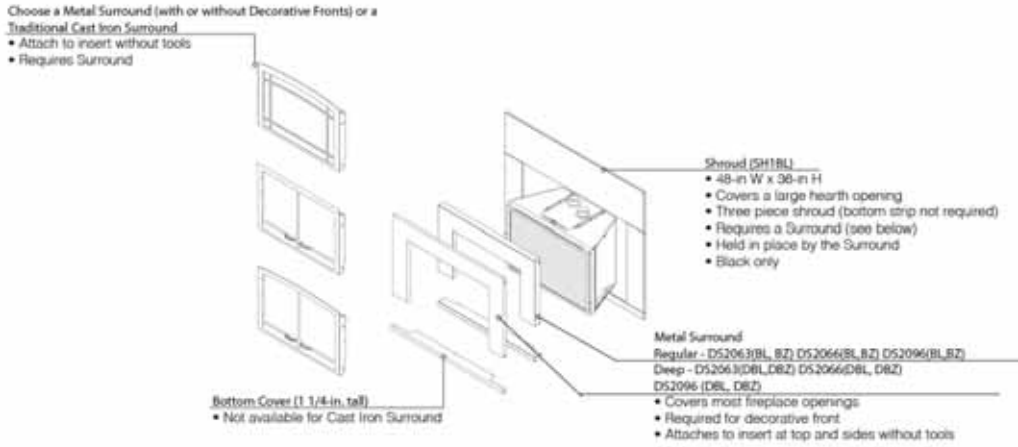

Decorative Fronts and Surrounds for DVC20IN

Metal Surrounds (Required)

BLACK	DESCRIPTION	WT	LIST
DS2063BL	Surround, Black (6x3x1)	4	$ 144.00
DS2066BL	Surround, Black (6x6x1)	4	$ 154.00
DS2096BL	Surround, Black (9x6x1)	6	$ 165.00
DS2063DBL	Surround, Deep, Black (6x3x2.5)	4	$ 165.00
DS2066DBL	Surround, Deep, Black (6x6x2.5)	5	$ 175.00
DS2096DBL	Surround, Deep, Black (9x6x2.5)	6	$ 185.00
CS3SIDED	Custom - 3-Sided, Black	20	$ 664.00
CS4SIDED	Custom - 4-Sided, Black	20	$ 664.00

Please complete the Custom Insert Surround Form before placing PO for CS3SIDED or CS4SIDED. Allow 21 days for delivery.

BRONZE	DESCRIPTION	WT	LIST
DS2063BZ	Surround, Bronze (6x3x1)	4	$ 160.00
DS2066BZ	Surround, Bronze (6x6x1)	4	$ 170.00
DS2096BZ	Surround, Bronze (9x6x1)	6	$ 180.00
DS2063DBZ	Surround, Deep, Bronze (6x3x2.5)	4	$ 180.00
DS2066DBZ	Surround, Deep, Bronze (6x6x2.5)	5	$ 191.00
DS2096DBZ	Surround, Deep, Bronze (9x6x2.5)	6	$ 201.00

* Deep Surround moves insert forward 1 1/2 inches

Bottom Cover (Covers the bottom of the Metal Surround when insert does not rest on the hearth)

BLACK	DESCRIPTION	WT	LIST
C203BL	Fits DS2063BL	3	$ 70.00
C206BL	Fits DS2066BL	3	$ 73.00
C203DBL	Fits DS2063DBL	3	$ 75.00
C206DBL	Fits DS2066DBL	3	$ 78.00
SH1BL	Shroud, Matte Black	11	$ 150.00
BRONZE	DESCRIPTION	WT	LIST
C203BZ	Fits DS2063BZ	3	$ 80.00
C206BZ	Fits DS2066BZ	3	$ 83.00
C203DBZ	Fits DS2063DBZ	3	$ 85.00
C206DBZ	Fits DS2066DBZ	3	$ 89.00

Continued on next page