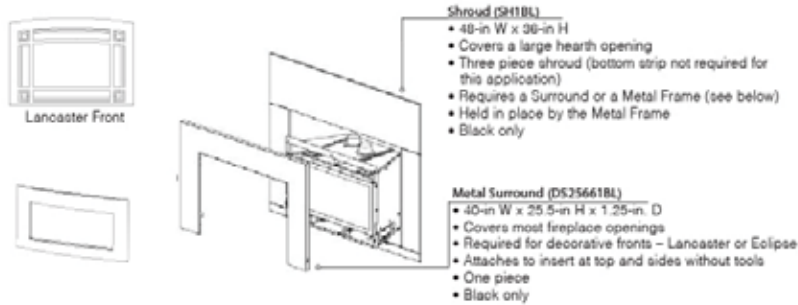

This Insert requires a Surround with Barrier Screen (below), or Surround and Decorative Door/Front (6 x 6 x 2)

		DESCRIPTION	WT	LIST
SQ2562BL		Surround, Black	21	$ 420.00
SQ2562BLSS		Surround, Black/SS	21	$ 447.00
SH1BL		Shroud, Matte Black	11	$ 150.00

Decorative Fronts, Doors and Surrounds for DVL25IN

Decorative Metal Surround (Requires Decorative Front with Barrier Screen) (40 W x 25.5 H x 1.25 D)

		DESCRIPTION	WT	LIST
DS25661BL		Door Frame, 3-Sided, 1-Piece	10	$ 121.00
CS3SIDED		Custom - 3-Sided, Black	20	$ 664.00
CS4SIDED		Custom - 4-Sided, Black	20	$ 664.00
SH1BL		Shroud, Matte Black	11	$ 150.00

Please complete the Custom Insert Surround Form before placing PO for CS3SIDED or CS4SIDED. Allow 21 days for delivery.