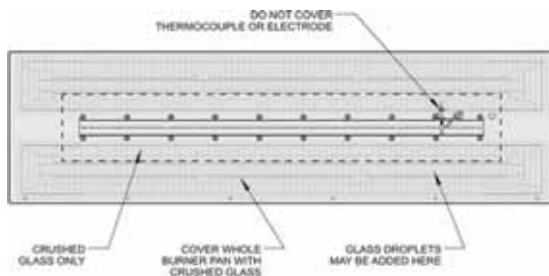

Glass Width	47 3/8-in
Glass Panel Height (Std)	5-in
Visible Glass (Std.)	3 1/2-in
WG48LT1 Height	7-in
WG48LT1 Visible Glass	5 1/2-in