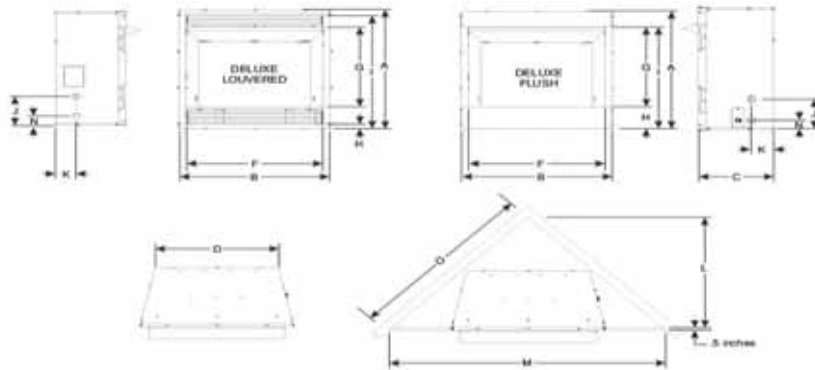

Vent-Free Firebox Deluxe Dimensions