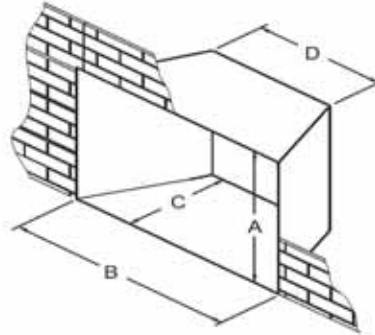

Vent-Free Insert Dimensions

When planning a fireplace insert installation, it's necessary to determine:

- Gas supply piping.
- Electrical connections

- Whether optional accessories - devices such as a wall switch or remote control - are desired.
- Electrical supply requirements for blower. (120V, 60Hz, 1 Amp)
- Proper opening size of fireplace required for installation of the fireplace insert.

VF INSERT DIMENSIONS						
MODEL	A	B	C	D	E	F
VFP20IN	19 3/4"	18 5/16"	13 3/4"	29 1/4"	25 1/2"	16 1/8"
VFP28IN	22 3/4"	21 5/16"	15 3/16"	32 1/4"	28 1/2"	17 7/8"

Fireplace Opening Dimensional Information/Sizing				
MINIMUM FIREPLACE OPENING DIMENSIONS				
MODEL	HEIGHT A	FRONT WIDTH B	DEPTH C	REAR WIDTH D
VFP20IN	18 1/2"	26 3/4" *	13 3/4"	15 3/4"
VFP28IN	21 1/2"	30 3/4" *	15 3/16"	19"

Notice: These are the minimum dimensions of a fireplace that the fireplace insert will fit into. It allows room for the box and the fireplace surround to fit onto the front of the unit. It is not intended to be used for framing dimensions.

Notice: Front Width B is the minimum and front opening dimension required to ensure proper securing of the unit.