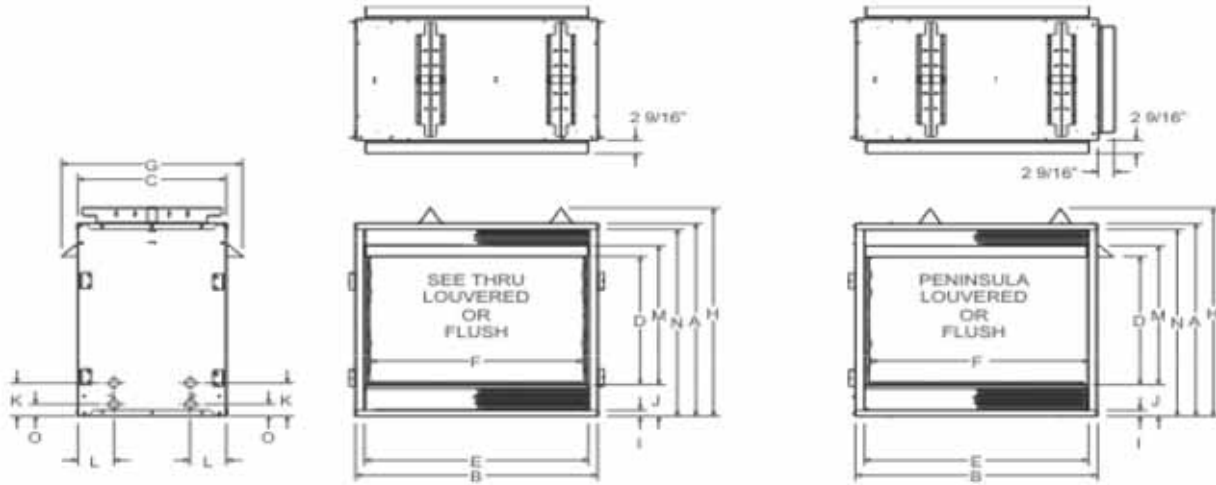

Peninsula and See-Through Firebox Dimensions

	LOUVERED PANELS		FLUSH PANELS	
	VFP36SB	VFP36PB	VFP36SB	VFP36PB
A	38 1/8"	38 1/8"	38 1/8"	38 1/8"
B	39"	39"	39"	39"
C	24"	24"	24"	24"
D	25 1/2"	25 1/2"	25 1/2"	25 1/2"
E	36"	36"	36"	36"
F	34 1/4"	35 1/4"	34 1/4"	35 1/4"
G	29 1/8"	29 1/8"	29 1/8"	29 1/8"
H	41 1/8"	41 1/8"	41 1/8"	41 1/8"
I	1 1/4"	1 1/4"	1 1/4"	1 1/4"
J	6 1/8"	6 1/8"	6 1/8"	6 1/8"
K	7 1/2"	7 1/2"	7 1/2"	7 1/2"
L	6"	6"	6"	6"
M	27 5/8"	27 5/8"	27 5/8"	27 5/8"
N	36 7/8"	36 7/8"	36 7/8"	36 7/8"
O	2 1/8"	2 1/8"	2 1/8"	2 1/8"