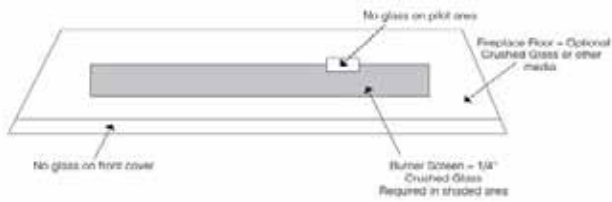

DECORATIVE CRUSHED GLASS (1 Box Required for burner.*)		DESCRIPTION	WT	LIST
DG1BCR	0	Crushed Glass, Copper	3	$ 56.00
DG1BZR	0	Crushed Glass, Bronze	3	$ 56.00
DG1BKP	0	Crushed Glass, Black Polished	3	$ 56.00
DG1BUC	0	Crushed Glass, Blue Clear	3	$ 56.00
DG1CLF	0	Crushed Glass, Clear Frost	3	$ 56.00

* See instructions below for with/without Light Kit

GLASS DROPLETS (Not allowed on burner screen)		DESCRIPTION	WT	LIST
DG1AB	0	Droplets 1/2-in, Aqua Blue	3	$ 30.00
DG1GC	0	Droplets 1/2-in, Glacier Ice	3	$ 30.00
DG1SL	0	Droplets 1/2-in, Sangria Luster	3	$ 30.00

ROCKS AND PEBBLES (Not allowed on burner screen.)		DESCRIPTION	WT	LIST
DR1FMA	0	Decorative Rocks Assortment	2	$ 116.00
DRFPA	0	Pebble Assortment (covers 1/2 sq ft)	1	$ 115.00

Without Light Kit (LK8)

Crushed Glass requirement for DVLL48 without Light Kit Installed:

Use one package of crushed glass in any color, to create a single layer on the burner screen. If desired, cover the remainder of the fireplace floor with an additional two square feet or other decorative media.