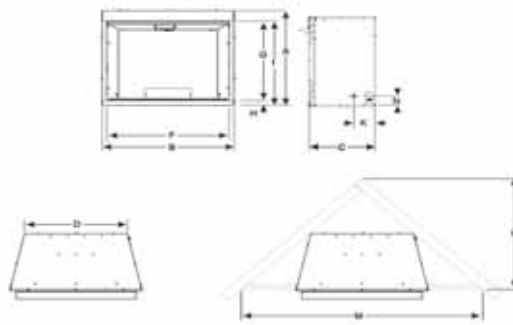

Vent-Free Firebox Select Dimensions

OUTER FIREBOX DIMENSIONS