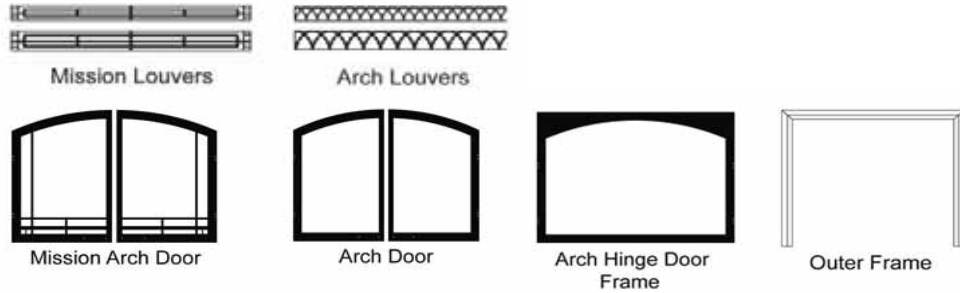

Decorative Louvers, Doors and Frames for VFD42FB

Decorative Louvers

MISSION		DESCRIPTION	WT	LIST
DVG3MBL	0	Louvers, Black - Mission	6	$ 275.00
DVG3MHP	0	Louvers, Pewter - Mission	6	$ 280.00
ARCH		DESCRIPTION	WT	LIST
DVG3ABL	0	Louvers, Black Arch	6	$ 275.00
DVG3AHP	0	Louvers, Pewter Arch	6	$ 280.00

Decorative Doors (Arch Doors Require Arch Hinge Door Frame)

MISSION ARCH		DESCRIPTION	WT	LIST
VBR42SMBL	0	Door Set, Black - Mission Arch	19	$ 610.00
VBR42SMHP	0	Door Set, Pewter - Mission Arch	19	$ 619.00
ARCH		DESCRIPTION	WT	LIST
VBR42SCBL	0	Door Set, Black - Arch	19	$ 610.00
VBR42SCHP	0	Door Set, Pewter - Arch	19	$ 619.00
ARCH HINGE DOOR FRAME		DESCRIPTION	WT	LIST
VBY42SBL	0	Door Frame with Barrier, Black - Arch	9	$ 187.00

Frames - Outer Frame, Steel for Flush or Louvered Boxes Easy Install Design (3 piece)

MODEL		DESCRIPTION	WT	LIST
VBS42SBL	0	Steel Frame, EZ Attach - Black	6	$ 123.00
VBS42SHP	0	Steel Frame, EZ Attach - Pewter	6	$ 124.00

Frames - Bottom Trim Louvered Only

MODEL		DESCRIPTION	WT	LIST
FBS3HP	0	Trim Kit, Bottom, Pewter	1	$ 40.00