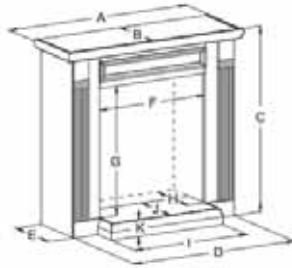

Standard Mantel Dimensions

Cabinet	A	B	C	D	E	F	G	H	I	J	K	L	Wt.
EMF22	38 3/8	13 1/4	38 1/2	35	12 3/8	23	26 3/4	11 3/4	24 1/2	17 3/8	3 1/4		55
EMBF15	56 3/4	22 1/4	51 3/8	49	19 1/8	34 1/2	33 3/4	18 1/2	38 1/2	22 1/2	3 1/4		166
EMBF25	60 3/4	22 1/4	51 3/8	53	19 1/8	38 1/2	33 3/4	18 1/2	42 1/2	22 1/2	3 1/4		174
EMBF35	62 3/4	25 3/4	53 3/8	55	22 5/8	40 1/2	35 3/4	22	44 1/2	22 1/2	3 1/4		
EMBF45	66 3/4	25 3/4	53 3/8	59	22 5/8	44 1/2	35 3/4	22	48 1/2	22 1/2	3 1/4		
EMBF55	56 3/4	27 3/4	56 5/8	49	24 5/8	34 1/2	39	24	38 1/2	22 1/2	3 1/4		
EMBF115	45 3/8	17 1/4	41	39 1/2	14 5/8	30	30 1/2	14	41	16 1/4	3 1/4		
EMF1A32	54 5/8	19 3/8	46 3/4	54	19	35	33 1/2	19	-	-	-		
EMF1A36	59 5/8	20 3/4	48 3/4	59	20 1/2	40	35 1/2	20	-	-	-		

Corner Cabinet	A	B	C	D	E	F	G	H	I	J	K	L	Wt.
EMC22	42 1/2	24 5/8	38 1/2	40 5/8	30 1/8	23	26 3/4	23 1/4	24 1/2	11 7/8	3 1/4	28 7/8	70
EMBC15	63	37 1/4	51 3/8	57 3/4	44 1/2	34 1/2	33 3/4	33 1/2	38 1/2	20 3/4	3 1/4	40	
EMBC25	67	39 1/4	51 3/8	61 3/4	47 3/8	38 1/2	33 3/4	35 1/2	42 1/2	20 3/4	3 1/4	42	
EMBC35	69	40 1/4	53 3/8	63 3/4	48 3/4	40 1/2	35 3/4	36 1/2	44 1/2	20 3/4	3 1/4	43	
EMBC45	73	42 1/4	53 3/8	67 3/4	51 5/8	44 1/2	35 3/4	38 1/2	48 1/2	20 3/4	3 1/4	45	
EMBC55	66 3/8	40 3/4	56 5/8	61 1/4	47	34 1/2	39	37	38 1/2	20 3/4	3 1/4	43 5/8	
EMBC115	53 5/8	32 5/8	41	49 7/8	38	31	30 1/2	30 1/4	41	16 5/8	3 1/4	33 7/8	
EMC1A32	61 1/2	34 3/8	46 3/4	61	43 1/2	35	33 1/2	34 5/8	-	-	-	-	
EMC1A36	66 1/2	36 7/8	48 3/4	66	47	40	35 1/2	36 1/2	-	-	-	-	

EMBF & EMF