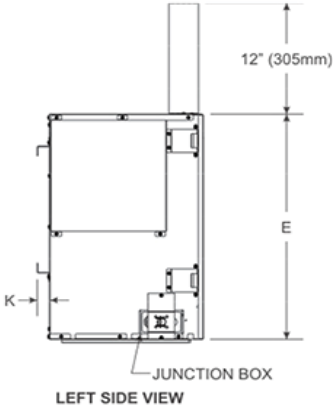

Boulevard Contemporary and Traditional 41-in Dimensions

DIMENSIONS in inches (metric)	
	DVLL(DVTL)
A	51-1/16 (129.7cm)
B	44-1/2 (113.0cm)
C	16-1/2 (419mm)
D	36-5/8 (930mm)
E	24-5/8 (625mm)
F	15-13/16 (402mm)
G	6-9/16 (167mm)
H	9-1/4 (235mm)
I	23-7/8 (606mm)
J	1-9/16 (40mm)
K	1-1/4 (32mm)