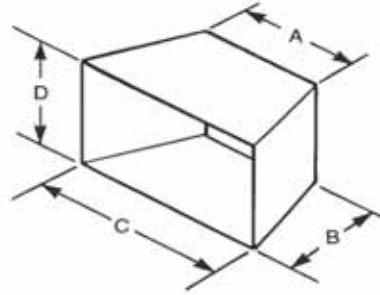

Flint Hill Vent-Free Gas Log Sets with Contour Burners

Model	A Rear Width	B Depth	C Front Width	D Height
VFDR18LB10	17	12	28	17
VFDR18	17	12	28	17
VFDR24	23	12	30	18
VFDR30	26	12	34	20
VFDT18	17	12	28	17
VFDT24	23	12	30	18
VFDT30	26	12	34	20
VFDM18	17	12	28	17
VFDM24	23	12	30	18
VFDM30	26	12	34	20

Whiskey River Vent-Free Gas Log Sets with Contour Burners

Model	A Rear Width	B Depth	C Front Width	D Height
VFDR18LBW10	17	12	28	17
VFDR18LBW	17	12	28	17
VFDR24LBW	23	12	30	18
VFDR30LBW	26	12	34	20
VFDT18LBW	17	12	28	17
VFDT24LBW	23	12	30	18
VFDT30LBW	26	12	34	20
VFDM18LBW	17	12	28	17
VFDM24LBW	23	12	30	18
VFDM30LBW	26	12	34	20

The dimensions shown are minimum clearances to maintain when installing an Empire Burner or log set in an existing fireplace. For Slope Glaze Burner, size the burner to the firebox, then select the Empire log set to fit the burner.

Kennesaw Burner to Firebox Dimensions

Burners for Kennesaw Log Sets
(Log Sets sold separately)

Model	A Rear Width	B Depth	C Front Width	D Height
HVFM18	22	13	29	20
HVFM24	23	14	30	20
HVFR18	22	13	29	20
HVFR24	23	14	30	20