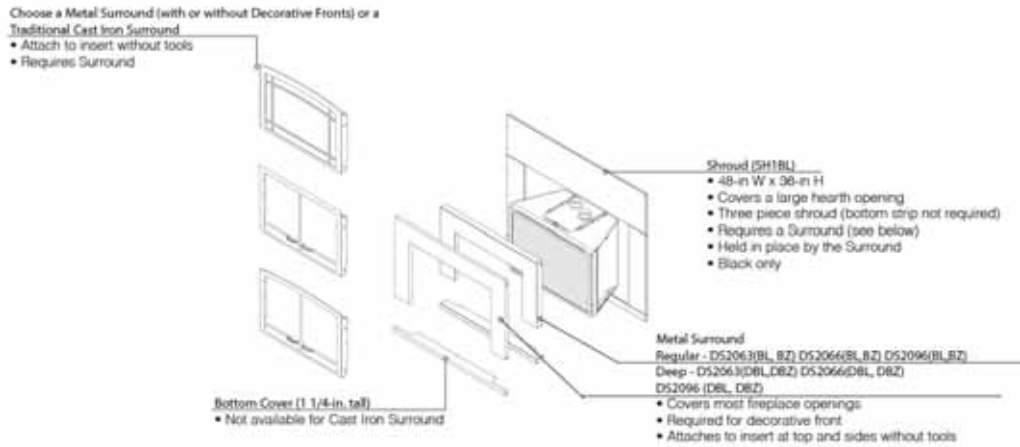

Decorative Fronts and Surrounds for DVC28IN

Metal Surrounds (Required)

BLACK	DESCRIPTION	WT	LIST
DS2863BL	Surround, Black (6x3x1)	5	$ 165.00
DS2866BL	Surround, Black (6x6x1)	6	$ 175.00
DS2896BL	Surround, Black (9x6x1)	6	$ 185.00
CS3SIDED	Custom - 3-Sided, Black	20	$ 664.00
CS4SIDED	Custom - 4-Sided, Black	20	$ 664.00

Please complete the Custom Insert Surround Form before placing PO for CS3SIDED or CS4SIDED. Allow 21 days for delivery.

BRONZE	DESCRIPTION	WT	LIST
DS2863BZ	Surround, Bronze (6x6x1)	5	$ 180.00
DS2866BZ	Surround, Bronze (6x6x1)	6	$ 191.00
DS2896BZ	Surround, Bronze (9x6x1)	6	$ 201.00

Bottom Cover (Requires Metal Surround)

BLACK	DESCRIPTION	WT	LIST
C283BL	Fits DS2863BL	3	$ 76.00
C286BL	Fits DS2866BL	3	$ 79.00
SH1BL	Shroud, Matte Black	11	$ 150.00
BRONZE	DESCRIPTION	WT	LIST
C283BZ	Fits DS2863BZ	3	$ 87.00
C286BZ	Fits DS2866BZ	3	$ 90.00

Continued on next page