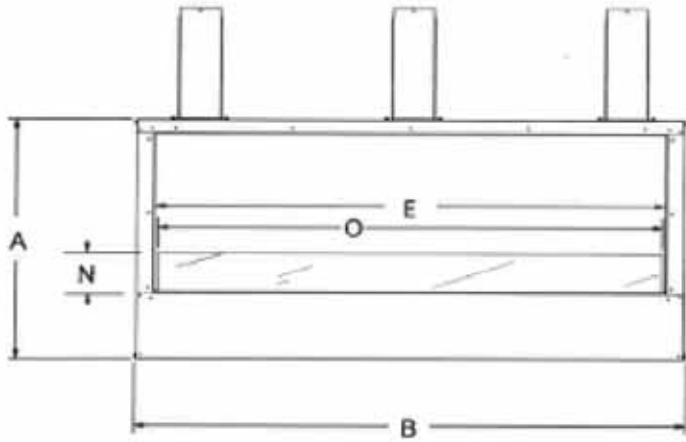

OLL48 Linear Fireplace Dimensions

Model	A	B	C	D	E	H	K	L	M	N	O	Q	S
OLL48FP	24 5/16	51 3/4	19 1/16	16 3/16	48 3/8	16 1/2	29/16	5 3/16	13 11/16	3 1/2	47 3/8	6 11/16	40 13/16
OLL48SP	24 5/16	51 3/4	22 5/16	16 3/16	48 3/8	16 1/2	29/16	5 3/16	N/A	3 1/2	47 3/8	6 11/16	40 13/16

Model	Framing Height	Framing Width	Framing Depth
OLL48FP	40 13/16	52	19 1/16
OLL48SP	40 13/16	52	22 5/16