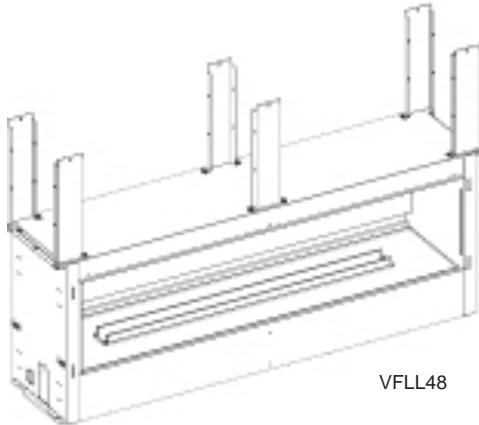

Decorative Fronts

MODEL		DESCRIPTION	WT	LIST
DF484BL	0	Front, Black - 4-in	33	$ 352.00
DF48WBL	0	Front, Black - Tidewater 55.5 x 23.5 x 3.9	33	$ 460.00
DF48WHP	0	Front, Pewter - TideWater	33	$ 488.00

Note: Decorative Fronts do not cover the entire face of the fireplace. The installer must finish the non-combustible board from the stand-offs all the way to the top and bottom of the fireplace opening - as shown in the instruction manual.

VFL48