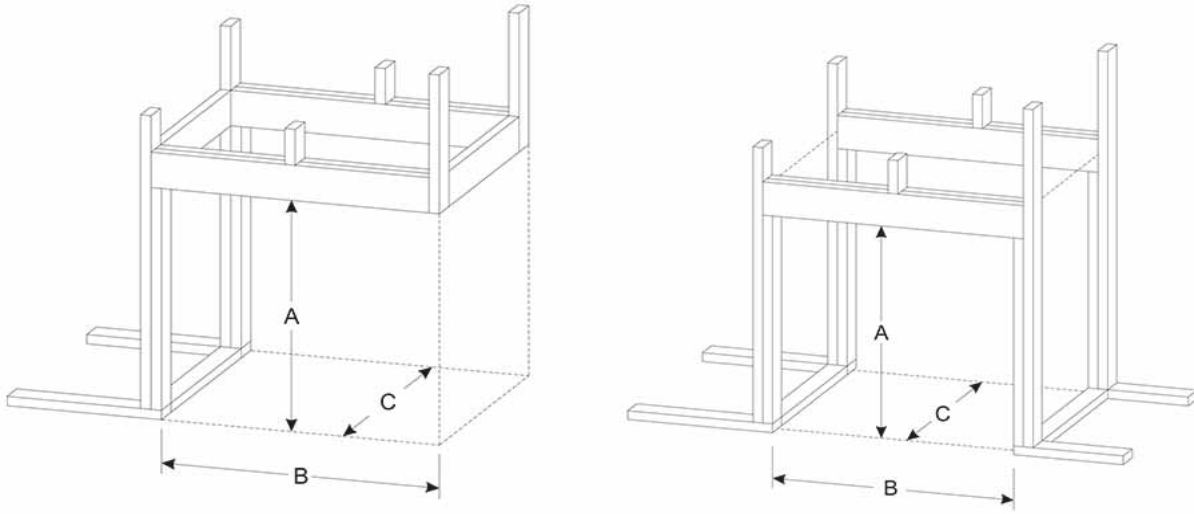

Peninsula and See-Through Fireplace Framing Dimensions

Model	A	B	C
Direct-Vent Fireplace Framing Dimensions			
DVP36SP	41 1/2"	40"	23"
DVP36PP	41 1/2"	39"***	23"*

Attention: Add height of base to "A" Dimension when elevating fireplace if installing on an elevated base. Framing dimension "A" includes a three inch clearance for standoffs on top of fireplace.

* Dimension "C" assumes use of 1/2" wall board flush to both front faces.

** Peninsula model framing width assumes use of 1/2" wall board flush to the end face.