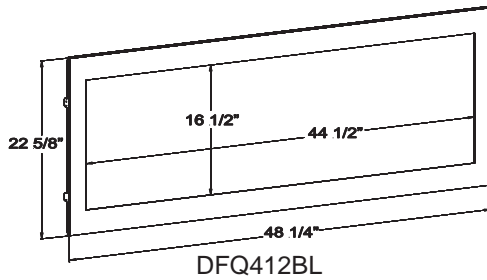

DECORATIVE FRONTS WITH BARRIER SCREEN (Required)		DESCRIPTION	WT	LIST
DFQ412BL	0	Front with Barrier, Black 2-in	23	$ 310.00
DFQ414BL	0	Front with Barrier, Black 4-in	30	$ 363.00
DFQ41WBL	0	Front, Pewter - Tidewater 56.75 x 30.5 x 2.75	30	$ 468.00
DFQ41WHP	0	Front, Pewter - Tidewater 56.75x30.5x2.75	30	$ 478.00