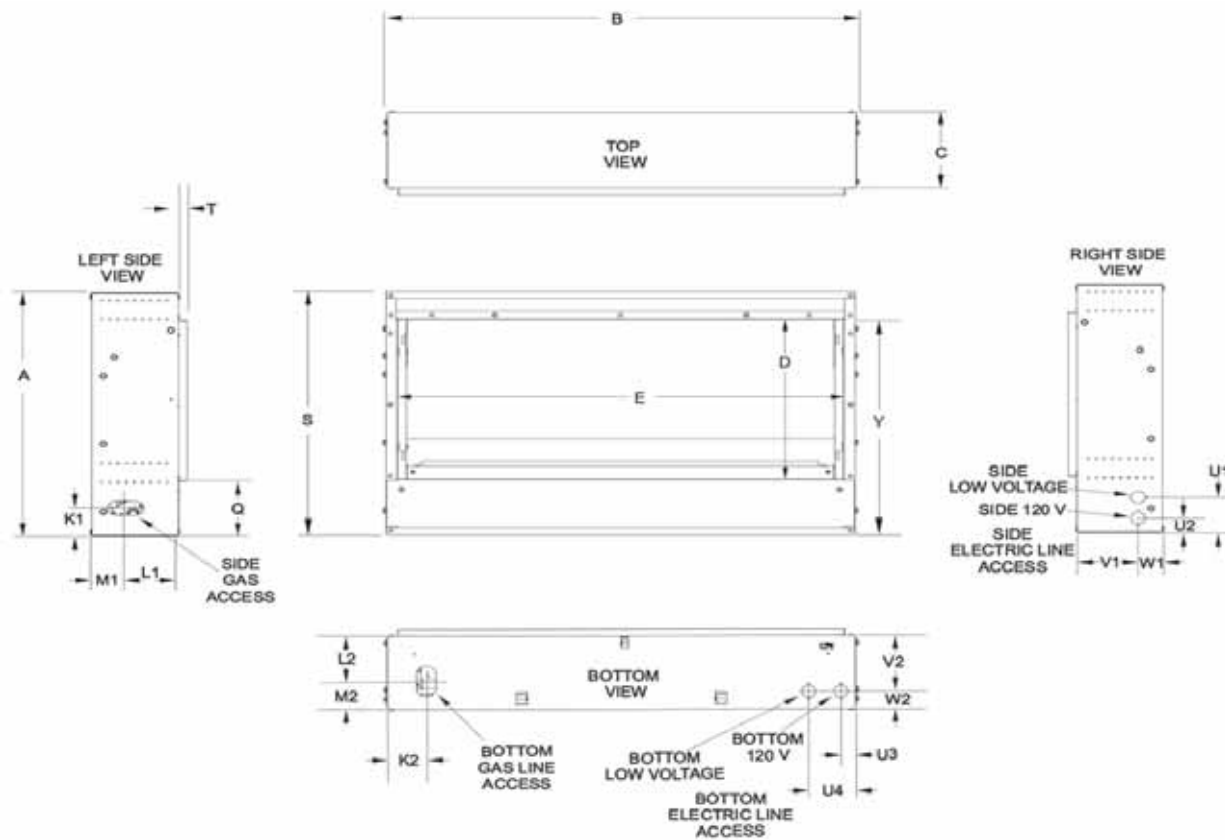

Boulevard SL Vent-Free Linear Fireplace Dimensions Partially Recessed Installation

INDEX LETTER	DIMENSION DESCRIPTION	DIMENSIONS IN INCHES
A	The maximum height of the fireplace face	17-7/8
B	The maximum width of the fireplace face (excluding nailing flanges)	30-1/4
C	The maximum depth of the fireplace	5-1/2
D	The height of the fireplace opening	11-3/4
E	The width of the fireplace opening	28-3/8
F	The interior depth of the fireplace (not shown)	4-3/16
K1	Height from bottom of the fireplace to the side gas line access	2-1/16
K2	Distance from side of fireplace to bottom gas line access	2-11/16
L1	Depth from front of the fireplace to side gas line access	3-5/16
L2	Depth from front of the fireplace to bottom gas line access	3-5/16
M1	Depth from rear of fireplace to side gas line access	2-3/16
M2	Depth from rear of fireplace to bottom gas line access	2-3/16
N	Glass panel height (not shown) in fireplace	2
O	Glass panel width (not shown) in fireplace	27-1/2
Q	Distance from fireplace bottom to fireplace access	4-1/16
S	Overall height to top plate	17-7/8
T	Opening lip of fireplace	9/16
U1	Height to side low voltage electrical line access	2-1/2
U2	Height to side 120V electrical line access	1-1/16
U3	Distance from side of fireplace to 120V access on bottom	1-1/8
U4	Distance from side of fireplace to low voltage access on bottom	3-3/16
V1	Depth from front of fireplace to side electrical line access	3-7/8
V2	Depth from front of fireplace to bottom electrical line access	4-3/16
W1	Depth from rear of fireplace to side electrical line access	1-5/8
W2	Depth from rear of fireplace to bottom electrical line access	1-1/4
Y	Distance from bottom of fireplace to top of opening	15-7/8