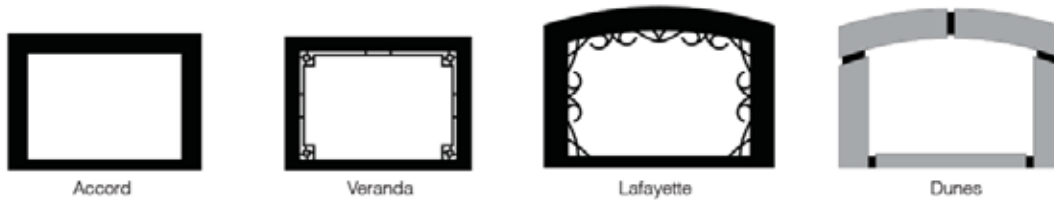

DECORATIVE FRONTS (Requires DS3066BL or Custom Surround)

ACCORD	DESCRIPTION	WT	LIST
DF30ABL	Front, Black - Accord	20	$ 217.00
DF30AHP	Front, Pewter - Accord	20	$ 266.00
DF30ASS	Front, SS - Accord	21	$ 488.00
VERANDA	DESCRIPTION	WT	LIST
DF30VBL	Front, Black - Veranda	21	$ 244.00
DF30VHP	Front, Pewter - Veranda	21	$ 282.00
DF30VSS	Front, SS - Veranda	22	$ 504.00
LAFAYETTE	DESCRIPTION	WT	LIST
DF30YBL	Front, Black - Lafayette	19	$ 272.00
DF30YHP	Front, Pewter - Lafayette	19	$ 298.00
DF30YSS	Front, SS - Lafayette	20	$ 595.00
DUNES	DESCRIPTION	WT	LIST
DF30DHPBL	Front, Pewter and Black - Dunes	24	$ 357.00
DF30DSSBL	Front, SS and Black - Dunes	26	$ 569.00