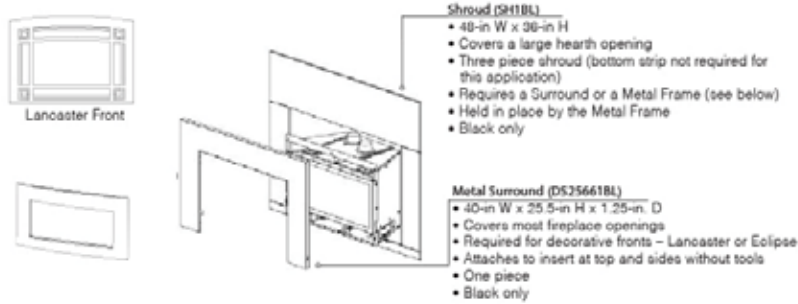

This Insert requires a Surround with Barrier Screen (below), or Surround and Decorative Door/Front (6 x 6 x 2)

	DESCRIPTION	WT	LIST
SQ3362BL	Metal Surround with Barrier Screen, Black	22	$ 437.00
SQ3362BLSS	Metal Surround with Barrier Screen, Black and SS	22	$ 457.00
SH1BL	Shroud, Matte Black	11	$ 150.00

Decorative Fronts, Doors and Surrounds for DVL33IN

Decorative Metal Surround (Requires Decorative Front with Barrier Screen) (43 W x 28.5 H x 1.25 D)

	DESCRIPTION	WT	LIST
DS33661BL	3-Side, 1-Pc, (6x6), Black	12	$ 133.00
CS3SIDED	Custom - 3-Sided, Black	20	$ 664.00
CS4SIDED	Custom - 4-Sided, Black	20	$ 664.00
SH1BL	Shroud, Matte Black	11	$ 150.00

Please complete the Custom Insert Surround Form before placing PO for CS3SIDED or CS4SIDED. Allow 21 days for delivery.

Decorative Fronts with Barrier Screen (Requires DS33661BL)

LANCASTER	DESCRIPTION	WT	LIST
DVFQ33HBL	Front with Barrier, Black - Lancaster	23	$ 499.00
DVFQ33HHP	Front with Barrier, Pewter - Lancaster	25	$ 520.00
DVFQ33HSS	Front with Barrier, SS - Lancaster	25	$ 620.00
SH1BL	Shroud, Matte Black	11	$ 150.00
ECLIPSE	DESCRIPTION	WT	LIST
DVFQ33RBL	Front with Barrier, Black - Eclipse	26	$ 405.00
DVFQ33RHP	Front with Barrier, Pewter - Eclipse	26	$ 425.00
DVFQ33RSS	Front with Barrier, SS - Eclipse	26	$ 499.00