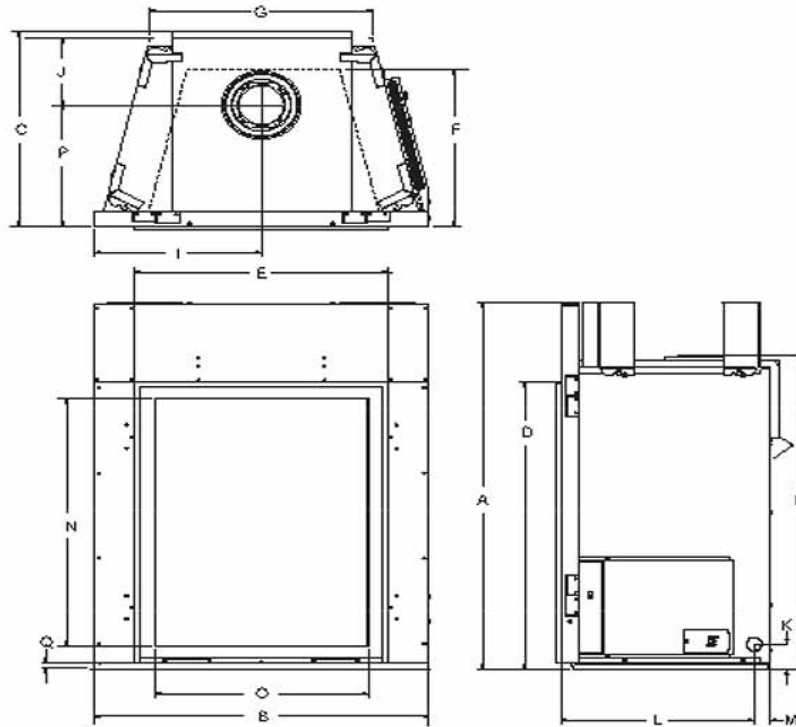

Forest Hills Portrait-Style Contemporary and Traditional Dimensions:

DIMENSIONS (in inches)		
INDEX LETTER	DIMENSION DESCRIPTION	DVTL27
A	The maximum height of firebox face (excluding standoffs)	47-3/8"
B	The maximum width of the firebox face (excluding nailing flanges)	37-3/8"
C	The maximum depth of the firebox	26"
D	The height of the firebox opening	37"
E	The width of the firebox opening	28-1/4"
F	The interior depth of the firebox	20-1/2"
G	The rear exterior width of the firebox	23-3/4"
H	The height to the firebox standoffs	N/A
I	Width from the left side of the box to the centerline of vent	18-11/16"
J	Depth from back of box to centerline of top vent	8-11/16"
K	Height from the bottom of the box to the gas line opening	3-1/4"
L	Depth from the front of the box to gas line opening	22"
M	Depth from rear of box to gas line opening	1-3/4"
N	Glass frame opening height	31-7/8"
O	Glass frame opening width	23-3/4"
P	Depth from front of box to centerline of vent	15-3/4"
Q	Distance from floor to fireplace opening	3/4"
R	Height from floor to vent collar	40-1/4"