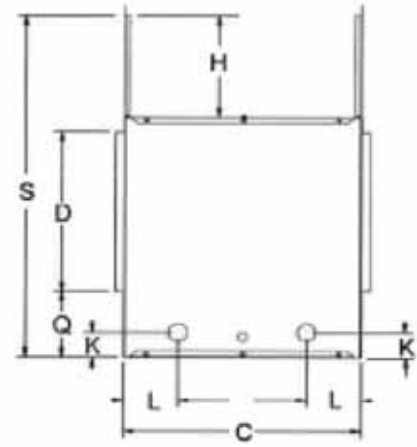

OLL48 Linear Fireplace Dimensions

Model	A	B	C	D	E	H	K	L	M	N	O	Q	S
OLL48FP	24 5/16	51 3/4	19 1/16	16 3/16	48 3/8	16 1/2	29/16	5 3/16	13 11/16	3 1/2	47 3/8	6 11/16	40 13/16
OLL48SP	24 5/16	51 3/4	22 5/16	16 3/16	48 3/8	16 1/2	29/16	5 3/16	N/A	3 1/2	47 3/8	6 11/16	40 13/16

Model	Framing Height	Framing Width	Framing Depth
OLL48FP	40 13/16	52	19 1/16
OLL48SP	40 13/16	52	22 5/16