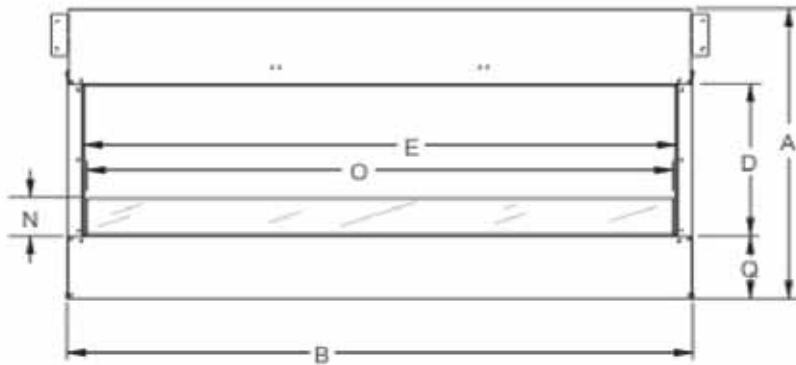

OLL60 Linear Fireplace Dimensions

INDEX LETTER	DIMENSION DESCRIPTION	OLL60FP	OLL60SP
		Dimensions in Inches	
A	The maximum height of firebox face	30-7/8	30-7/8
B	The maximum width of the firebox face (excluding nailing flanges)	63-3/4	63-3/4
C	The maximum depth of the firebox	19-1/8	22-1/2
D	The height of the firebox opening	16-3/16	16-3/16
E	The width of the firebox opening	60	60
F	The interior depth of the firebox (not shown)	19	23-7/8
G	The rear exterior width of the firebox (not shown)	60	60
K	Height from the bottom of the box to the gas line opening	2-9/16	2-9/16
L	Depth from the front of the box to gas line opening	5-3/16	5-3/16
M	Depth from rear of box to gas line opening	5-3/16	N/A
N	Glass height	3-1/2	3-1/2
O	Glass width	59-3/8	59-3/8
Q	Distance from floor to fireplace opening	6-11/16	6-11/16

N/A - Not applicable for this unit.