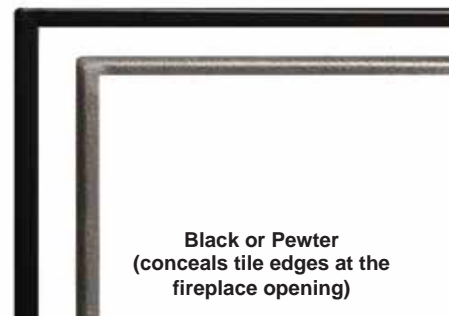

DECORATIVE FRONTS ADJUST TO 1/4 to 1 1/2-IN DEPTH		DESCRIPTION	WT	LIST
DFF60FPD	0	Front, 3-in, Forged Iron	46	$ 995.00
DF602NB	0	Bev. Frame, Brushed Nickel - 2-in,	28	$ 613.00
DF60BL	0	1-in, Black	8	$ 201.00
DF60HP	0	Front, 1-in, Pewter	15	$ 201.00

* Brushed Nickel Surround may be used with 1-in front

CONVERSION KITS	BTU MAX/MIN	DESCRIPTION	WT	LIST
35469	0	Nat to LP	0	$ 68.00
35470	0	LP to Nat	0	$ 68.00