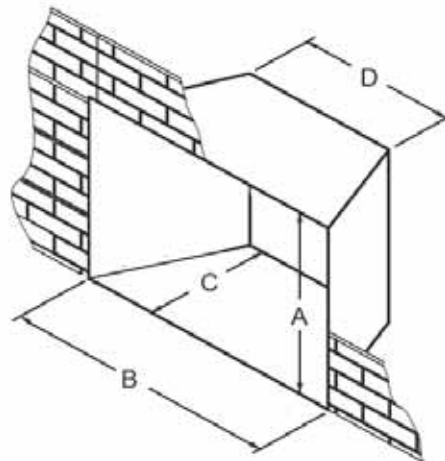

Loft Vent-Free Fireplace Dimensions

When planning a fireplace insert installation, determine:

- Gas supply piping.
- Whether optional accessories - devices such as a wall switch or remote control - are desired.
- Electrical supply requirements for optional blower. (120V, 60Hz, 1 Amp)

VF FIREPLACE INSERT DIMENSIONS											
MODEL	A	B	C	D	E	F	G	H	I	J	K
VFL20IN	29 1/4"	19 3/4"	12 7/16"	25 5/8"	16 3/16"	13 9/16"	25 3/4"	18 1/8"	15/16"	13 1/2"	1 5/8"
VFL28IN	32 1/4"	22 3/4"	15 7/16"	28 1/2"	17 13/16"	15"	29 1/2"	21 1/8"	15/16"	15"	1 5/8"

Figure 1

Fireplace Opening Dimensional Information/Sizing				
MINIMUM FIREPLACE OPENING DIMENSIONS				
MODEL	HEIGHT A	FRONT WIDTH B	DEPTH C	REAR WIDTH D
VFL20IN	19 1/4"	26 3/4" *	12 3/4"	15 3/4"
VFL28IN	22 1/4"	30 3/4" *	14 1/4"	19"

Notice: These are the minimum dimensions of a fireplace that the fireplace insert will fit into. It allows room for the box and the fireplace surround to fit onto the front of the unit. It is not intended to be used for framing dimensions.