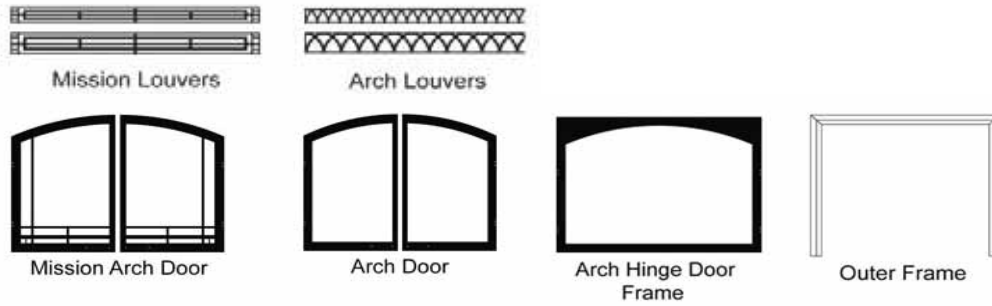

Decorative Louvers, Doors and Frames for VFP32BP

Decorative Louvers

MISSION		DESCRIPTION	WT	LIST
DVG1MBL	0	Louvers, Black - Mission	6	$ 242.00
DVG1MHP	0	Louvers, Pewter - Mission	6	$ 246.00
ARCH		DESCRIPTION	WT	LIST
DVG1ABL	0	Louvers, Black Arch	6	$ 242.00
DVG1AHP	0	Louvers, Pewter Arch	6	$ 246.00

Decorative Doors (Arch Doors Require Arch Hinge Door Frame)

MISSION ARCH		DESCRIPTION	WT	LIST
VFR32SMBL	0	Door Set, Black - Mission Arch	18	$ 544.00
VFR32SMHP	0	Door Set, Pewter - Arch	18	$ 552.00
ARCH		DESCRIPTION	WT	LIST
VFR32SCBL	0	Door Set, Black - Arch	18	$ 544.00
VFR32SCHP	0	Door Set, Pewter - Arch	18	$ 552.00
ARCH HINGE DOOR FRAME		DESCRIPTION	WT	LIST
VFY32SBL	0	Door Frame with Barrier, Black - Arch	8	$ 169.00

Outer Frame (3 piece)

MODEL		DESCRIPTION	WT	LIST
DVF1HP	0	Steel Frame - Pewter	4	$ 79.00

Outer Frame Extruded Aluminum

MODEL		DESCRIPTION	WT	LIST
VBE32SBL	0	Alum Frame - Black	5	$ 162.00
VBE32SHP	0	Alum Frame - Pewter	5	$ 163.00
BOTTOM TRIM		DESCRIPTION	WT	LIST
FBS1HP	0	Trim Kit, Bottom, Pewter	1	$ 38.00