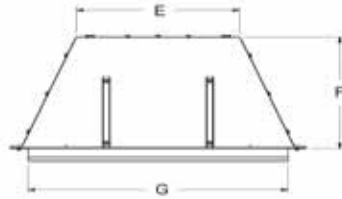

Loft Vent-Free Insert Dimensions

When planning a fireplace insert installation, it's necessary to determine:

- Gas supply piping.
- Electrical connections - for optional blower.
- Whether optional accessories - devices such as a wall switch

- or remote control - are desired.
- Electrical supply requirements for optional blower. (120V, 60Hz, 1 Amp)
- Proper opening size of fireplace required for installation of the fireplace insert.

VF FIREPLACE INSERT DIMENSIONS											
MODEL	A	B	C	D	E	F	G	H	I	J	K
VFL20IN	29 1/4"	19 3/4"	12 7/16"	25 5/8"	16 3/16"	13 9/16"	25 3/4"	18 1/8"	15/16"	13 1/2"	1 5/8"
VFL28IN	32 1/4"	22 3/4"	15 7/16"	28 1/2"	17 13/16"	15"	29 1/2"	21 1/8"	15/16"	15"	1 5/8"

Fireplace Opening Dimensional Information/Sizing				
MINIMUM FIREPLACE OPENING DIMENSIONS				
MODEL	HEIGHT A	FRONT WIDTH B	DEPTH C	REAR WIDTH D
VFL20IN	19 1/4"	26 3/4" *	12 3/4"	15 3/4"
VFL28IN	22 1/4"	30 3/4" *	14 1/4"	19"

Notice: These are the minimum dimensions of a fireplace that the fireplace insert will fit into. It allows room for the box and the fireplace surround to fit onto the front of the unit. It is not intended to be used for framing dimensions. Refer to Figures 3 to 5 for framing dimensions.

*Notice: Front Width B is the minimum and maximum dimension.