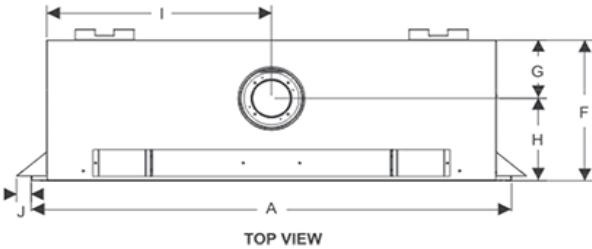

Boulevard Contemporary and Traditional 41-in Dimensions

DIMENSIONS in inches (metric)	
	DVLL(DVTL)
A	51-1/16 (129.7cm)
B	44-1/2 (113.0cm)
C	16-1/2 (419mm)
D	36-5/8 (930mm)
E	24-5/8 (625mm)
F	15-13/16 (402mm)
G	6-9/16 (167mm)
H	9-1/4 (235mm)
I	23-7/8 (606mm)
J	1-9/16 (40mm)
K	1-1/4 (32mm)