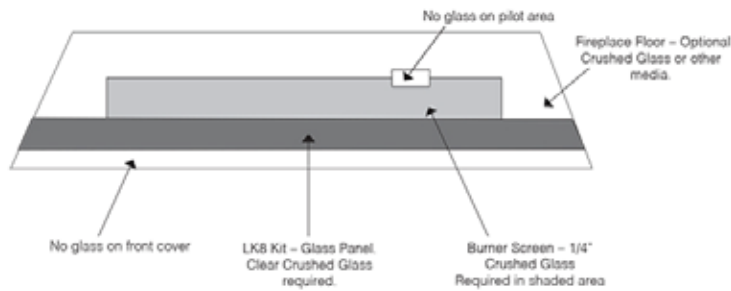

Requires 3 boxes of Clear, Copper, or Bronze (to allow lighting to show). Other colors as accent only

CRUSHED GLASS		DESCRIPTION	WT	LIST
DG1CLF	0	Crushed Glass, Clear Frost	3	$ 56.00
DG1BCR	0	Crushed Glass, Copper	3	$ 56.00
DG1BZR	0	Crushed Glass, Bronze	3	$ 56.00
DG1BUC	0	Crushed Glass, Blue Clear	3	$ 56.00
DG1BKP	0	Crushed Glass, Black Polished	3	$ 56.00

Do not place glass droplets on burner screen; may be used for accent on surrounding area.

GLASS DROPLETS		DESCRIPTION	WT	LIST
DG1AB	0	Droplets 1/2-in, Aqua Blue	3	$ 30.00
DG1GC	0	Droplets 1/2-in, Glacier Ice	3	$ 30.00
DG1SL	0	Droplets 1/2-in, Sangria Luster	3	$ 30.00

Do not place rocks and pebbles on burner screen; may be used for accent on surrounding area.

ROCKS AND PEBBLES		DESCRIPTION	WT	LIST
DR1FMA	0	Decorative Rocks Assortment	2	$ 116.00
DRFPA	0	Pebble Assortment (covers 1/2 sq ft)	1	$ 115.00

With Light Kit (LK8)

Crushed Glass requirement for DVLL60 with Light Kit installed:

Cover the burner screen, glass panel and fireplace floor with approximately three square feet of transparent crushed glass - such as Clear Frost, Copper Reflective, or Bronze Reflective. Maintain a single layer on the burner screen. If desired, add color crushed glass or other decorative media highlights to areas outside the burner screen.

Shown with Crushed Glass and Light Kit