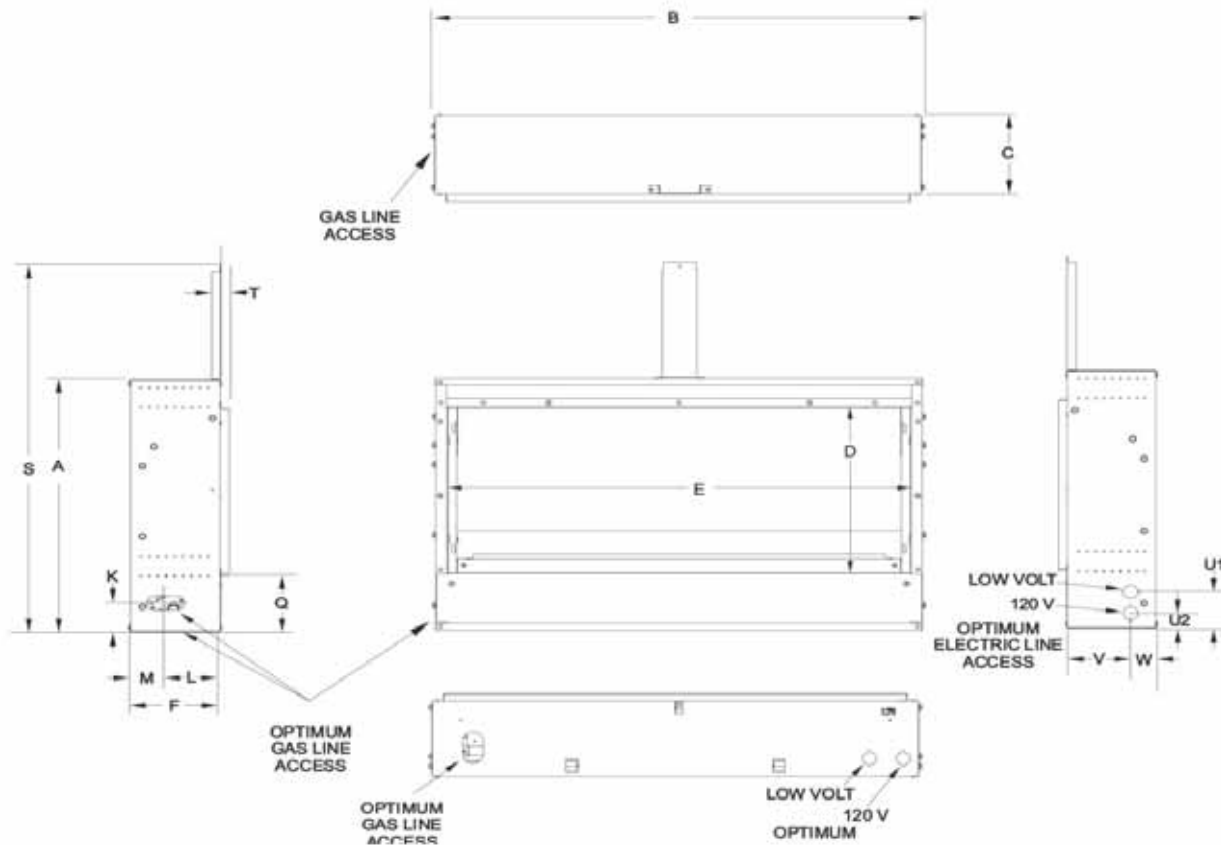

Boulevard SL Vent-Free Linear Fireplace Dimensions Recessed Installation

INDEX LETTER	DIMENSION DESCRIPTION	DIMENSIONS (IN INCHES)
A	The maximum height of fireplace face (excluding standoffs)	17-7/8
B	The maximum width of the fireplace face (excluding nailing flanges)	30-1/4
C	The maximum depth of the fireplace	5-1/2
D	The height of the fireplace opening	11-3/4
E	The width of the fireplace opening	28-3/8
F	The interior depth of the fireplace (not shown)	4-3/16
K1	Height from bottom of the fireplace to the side gas line access	2-1/16
K2	Distance from side of fireplace to bottom gas line access	2-11/16
L1	Depth from front of the fireplace to side gas line access	3-5/16
L2	Depth from front of the fireplace to bottom gas line access	3-5/16
M1	Depth from rear of fireplace to side gas line access	2-3/16
M2	Depth from rear of fireplace to bottom gas line access	2-3/16
N	Glass panel height in fireplace (not shown)	2
O	Glass panel width in fireplace (not shown)	27-1/2
Q	Distance from fireplace bottom to fireplace opening	4-1/16
S	Overall height to top plate	29-1/8
T	Opening lip of fireplace	9/16
U1	Height to side low voltage electrical line access	2-1/2
U2	Height to side 120V electrical line access	1-1/16
U3	Distance from bottom of fireplace to 120V access	1-1/8
U4	Distance from bottom of fireplace to low voltage access	3-3/16
V1	Depth from front of fireplace to side electrical line access	3-7/8
V2	Depth from front of fireplace to power access	4-3/16
W1	Depth from rear of fireplace to side electrical line access	1-5/8
W2	Depth from rear of fireplace to power access	1-1/4
X	Side of fireplace to center of fireplace	15-1/8
Y	Distance from bottom of fireplace to top of opening	15-7/8