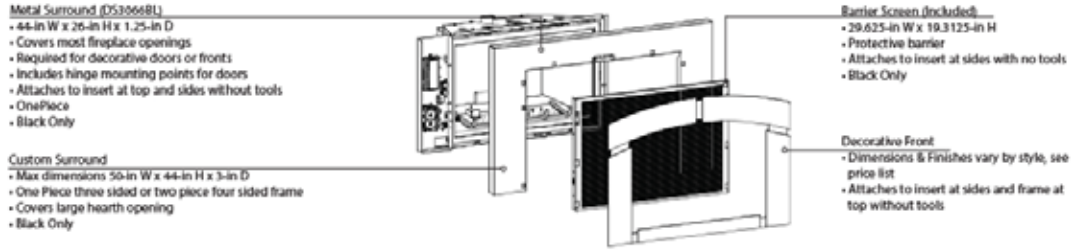

Decorative Fronts, Fireplace Screen and Surrounds for DXT35IN

Decorative Surround Required (Requires Decorative Front) (44 W x 26 H x 1.25 D)

	DESCRIPTION	WT	LIST
DS3566BL	3-Side, 1-Pc, (6x6), Black	22	$ 195.00
CS3SIDED	Custom - 3-Sided, Black	20	$ 664.00
CS4SIDED	Custom - 4-Sided, Black	20	$ 664.00

Please complete the Custom Insert Surround Form before placing PO for CS3SIDED or CS4SIDED. Allow 21 days for delivery.

Decorative Fronts (Requires DS3566BL or Custom Surround)

ACCORD	DESCRIPTION	WT	LIST
DF35ABL	Front, Black - Accord	21	$ 298.00
DF35AHP	Front, Pewter - Accord	21	$ 341.00
DF35ASS	Front, SS - Accord	22	$ 622.00
VERANDA	DESCRIPTION	WT	LIST
DF35VBL	Front, Black - Veranda	27	$ 314.00
DF35VHP	Front, Pewter - Veranda	27	$ 352.00
DF35VSS	Front, SS - Veranda	29	$ 637.00
LAFAYETTE	DESCRIPTION	WT	LIST
DF35YBL	Front, Black - Lafayette	27	$ 336.00
DF35YHP	Front, Pewter - Lafayette	27	$ 379.00
DF35YSS	Front, SS - Lafayette	29	$ 715.00
DUNES	DESCRIPTION	WT	LIST
DF35DHPBL	Front, Pewter and Black - Dunes	27	$ 525.00
DF35DSSBL	Front, SS and Black - Dunes	29	$ 677.00