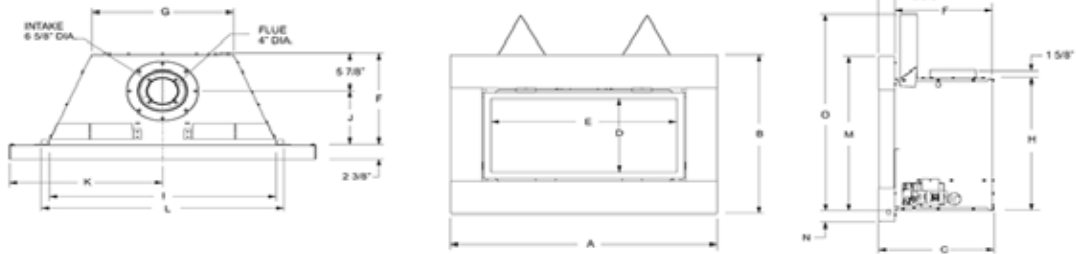

- Electrical supply requirements for optional blower.
- Properly framed opening size required for installation of the fireplace.

Note: Dimensions shown with DF(25,33)M4 series surrounds.

DV FIREPLACE DIMENSIONS															
MODEL	A	B	C	D	E	F	G	H	I	J	K	L	M	N	O
DVL25FP	37 1/2"	28"	14 1/4"	10 7/16"	25 1/4"	12 7/8"	17"	20 1/8"	27"	6 7/8"	18 3/4"	29"	24 3/16"	2"	31 3/8"
DVL33FP	40 1/2"	29"	16 3/4"	13 7/16"	28 1/4"	14 3/8"	18 7/8"	23 1/8"	30"	8 1/2"	20 1/4"	32"	27 3/16"	2"	34 3/8"