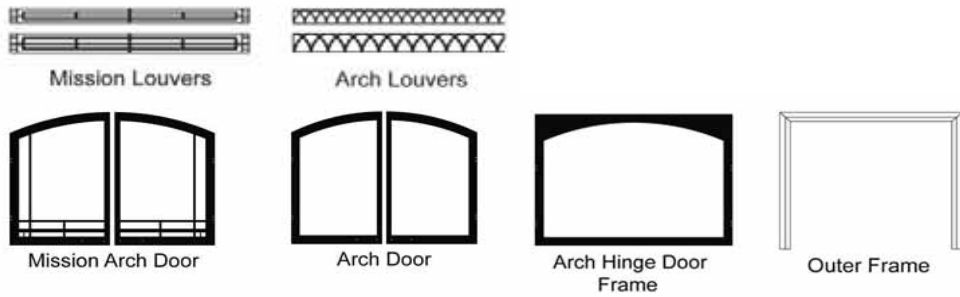

Decorative Louvers, Doors and Frames for VFD36FB

Decorative Louvers

MISSION		DESCRIPTION	WT	LIST
FBG36MBL	0	Louvers, Black - Mission	6	$ 258.00
FBG36MHP	0	Louvers, Pewter - Mission	6	$ 262.00
ARCH		DESCRIPTION	WT	LIST
FBG36ABL	0	Louvers, Black Arch	6	$ 258.00
FBG36AHP	0	Louvers, Pewter Arch	6	$ 262.00
FBG36ASS	0	WSL - Louvers, Arch - SS	6	$ 379.00

Decorative Doors (Arch Doors Require Arch Hinge Door Frame)

MISSION ARCH		DESCRIPTION	WT	LIST
VBR36TMBL	0	Door Set, Black - Mission Arch	19	$ 605.00
VBR36TMHP	0	Door Set, Pewter - Mission Arch	19	$ 614.00
ARCH		DESCRIPTION	WT	LIST
VBR36TCBL	0	Door Set, Black - Arch	19	$ 605.00
VBR36TCHP	0	Door Set, Pewter - Arch	19	$ 614.00
ARCH HINGE DOOR FRAME		DESCRIPTION	WT	LIST
VBY36TBL	0	Door Frame with Barrier, Black - Arch	9	$ 187.00

Frames - Outer Frame for Louvered Boxes (3 piece)

MODEL		DESCRIPTION	WT	LIST
VBF36TBL	0	Steel Frame - Black	5	$ 116.00
VBF36THP	0	Steel Frame - Pewter	5	$ 117.00

Frames - Outer Frame Extruded Aluminum for Flush or Louvered Boxes

MODEL		DESCRIPTION	WT	LIST
VBE36TBL	0	Alum Frame - Black	5	$ 169.00
VBE36THP	0	Alum Frame - Pewter	5	$ 170.00

Frames - Bottom Trim Louvered Only

MODEL		DESCRIPTION	WT	LIST
FBS36HP	0	Trim Kit, Bottom, Pewter	1	$ 39.00