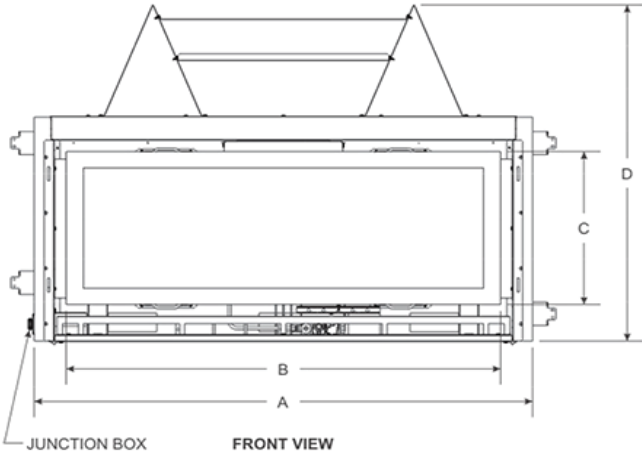

Boulevard Contemporary and Traditional 41-in Dimensions

DIMENSIONS in inches (metric)	
	DVLL(DVTL)
A	51-1/16 (129.7cm)
B	44-1/2 (113.0cm)
C	16-1/2 (419mm)
D	36-5/8 (930mm)
E	24-5/8 (625mm)
F	15-13/16 (402mm)
G	6-9/16 (167mm)
H	9-1/4 (235mm)
I	23-7/8 (606mm)
J	1-9/16 (40mm)
K	1-1/4 (32mm)