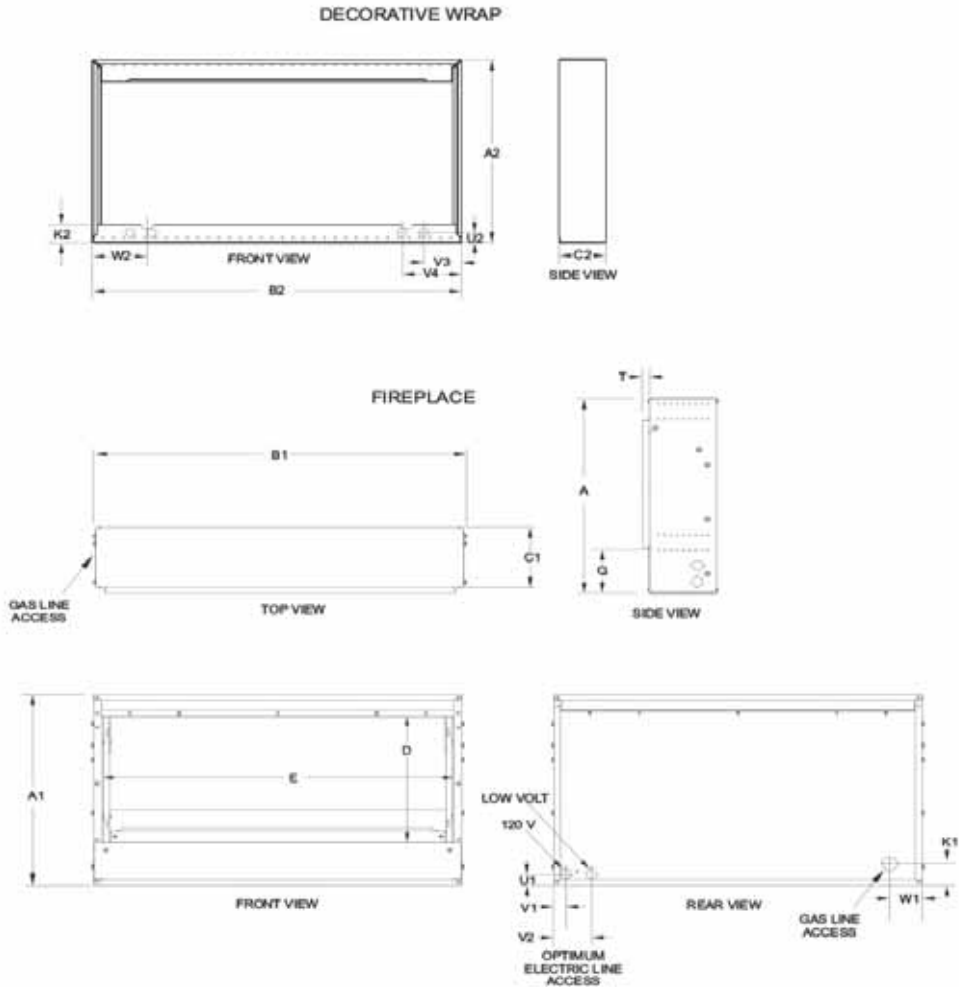

*If tiling up to fireplace opening, a Decorative Front conceals tile edges.

Boulevard SL Vent-Free Linear Fireplace Dimensions Surface-Mount Installation

INDEX LETTER	DIMENSION DESCRIPTION	VFSL30FP Dimensions in Inches
A1	The maximum height of fireplace face	17-7/8
A2	The maximum height of decorative wrap	20
B1	The maximum width of the fireplace face	30-1/4
B2	The maximum width of decorative wrap	35
C1	The maximum depth of the fireplace	5-1/2
C2	The maximum depth decorative wrap	4-1/2
D	The height of the fireplace opening	11-3/4
E	The width of the fireplace opening	28-3/8
F	The interior depth of the fireplace (not shown)	4-3/16
K1	Height from the bottom of the fireplace to the gas line access	2-1/16
K2	Height from the bottom of the decorative wrap to the gas line access	2-1/16
N	Glass panel height (not shown) in fireplace	2
O	Glass panel width (not shown) in fireplace	27-1/2
Q	Distance from floor to fireplace opening	4-1/16
T	Opening lip of fireplace	9/16
U1	Height to electrical access of fireplace	1-1/16
U2	Height to electrical access of decorative wrap	1-1/16
V1	Distance from right side of fireplace to 120V access	1
V2	Distance from right side of fireplace to low-voltage access	3-1/16
V3	Distance from right side of decorative wrap to 120V access	3-9/16
V4	Distance from right side of decorative wrap to low voltage access	5-5/8
W1	Distance from left side of fireplace to gas access	2-5/8
W2	Distance from left side of decorative wrap to gas access	5-1/4