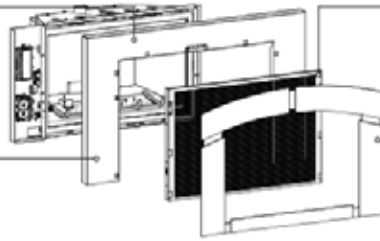

Metal Surround (DS3566BL)

- 44-in W x 26-in H x 1.25-in D
- Covers most fireplace openings
- Required for decorative doors or fronts
- Includes hinge mounting points for doors
- Attaches to insert at top and sides without tools
- One Piece
- Black Only