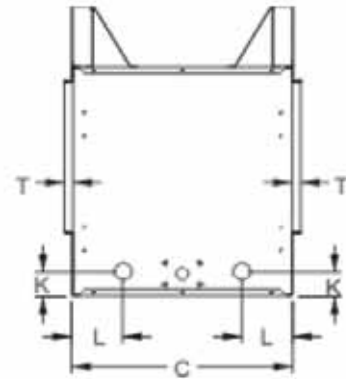

OLL60 Linear Fireplace Dimensions

INDEX LETTER	DIMENSION DESCRIPTION	OLL60FP	OLL60SP
		Dimensions in Inches	
A	The maximum height of firebox face	30-7/8	30-7/8
B	The maximum width of the firebox face (excluding nailing flanges)	63-3/4	63-3/4
C	The maximum depth of the firebox	19-1/8	22-1/2
D	The height of the firebox opening	16-3/16	16-3/16
E	The width of the firebox opening	60	60
F	The interior depth of the firebox (not shown)	19	23-7/8
G	The rear exterior width of the firebox (not shown)	60	60
K	Height from the bottom of the box to the gas line opening	2-9/16	2-9/16
L	Depth from the front of the box to gas line opening	5-3/16	5-3/16
M	Depth from rear of box to gas line opening	5-3/16	N/A
N	Glass height	3-1/2	3-1/2
O	Glass width	59-3/8	59-3/8
Q	Distance from floor to fireplace opening	6-11/16	6-11/16

N/A - Not applicable for this unit.