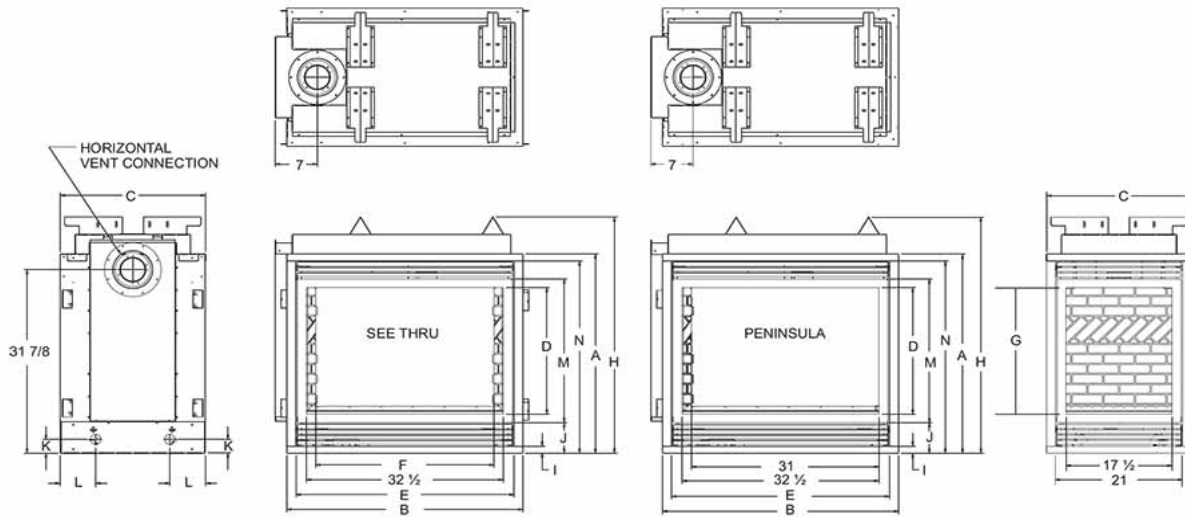

Peninsula and See-Through Fireplace Dimensions

MODEL	DVP36SP32E	DVP36PP32E
A	34 3/4"	34 3/4"
B	39"	39"
C	24"	24"
D	22"	22"
E	36"	36"
F	29 1/4"	32 5/8"
G	22"	22"
H	41 1/8"	41 1/8"
I	1 1/4"	1 1/4"
J	5 3/8"	5 3/8"
K	2 1/2"	2 1/2"
L	6"	6"
M	25"	25"
N	33 1/2"	33 1/2"
MAX WEIGHT (LB)	240	230