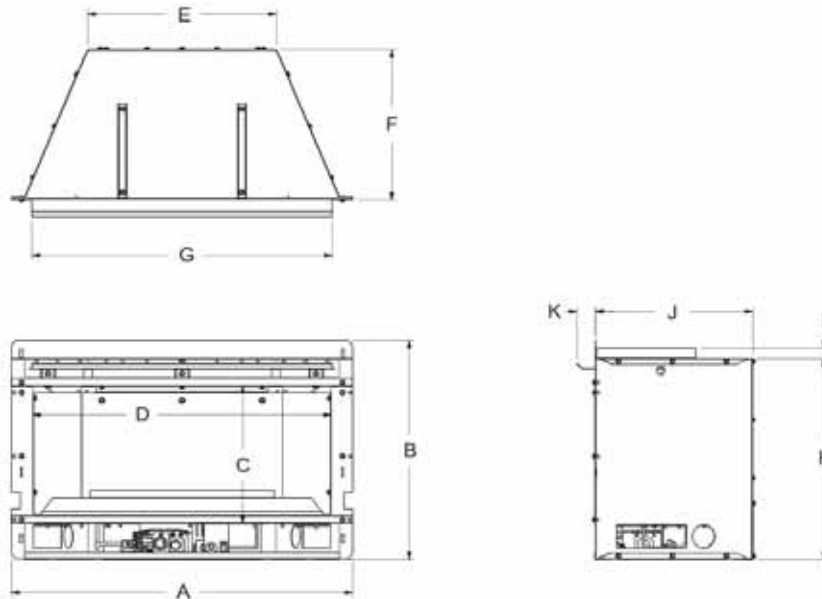

Loft Vent-Free Fireplace Dimensions

When planning a fireplace insert installation, determine:

- Gas supply piping.
- Whether optional accessories - devices such as a wall switch or remote control - are desired.
- Electrical supply requirements for optional blower. (120V, 60Hz, 1 Amp)

VF FIREPLACE INSERT DIMENSIONS											
MODEL	A	B	C	D	E	F	G	H	I	J	K
VFL20IN	29 1/4"	19 3/4"	12 7/16"	25 5/8"	16 3/16"	13 9/16"	25 3/4"	18 1/8"	15/16"	13 1/2"	1 5/8"
VFL28IN	32 1/4"	22 3/4"	15 7/16"	28 1/2"	17 13/16"	15"	29 1/2"	21 1/8"	15/16"	15"	1 5/8"

Figure 1

Fireplace Opening Dimensional Information/Sizing				
MINIMUM FIREPLACE OPENING DIMENSIONS				
MODEL	HEIGHT A	FRONT WIDTH B	DEPTH C	REAR WIDTH D
VFL20IN	19 1/4"	26 3/4" *	12 3/4"	15 3/4"
VFL28IN	22 1/4"	30 3/4" *	14 1/4"	19"

Notice: These are the minimum dimensions of a fireplace that the fireplace insert will fit into. It allows room for the box and the fireplace surround to fit onto the front of the unit. It is not intended to be used for framing dimensions.