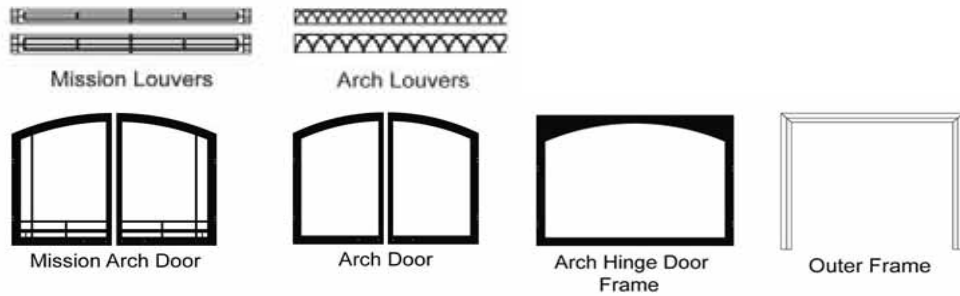

Decorative Louvers, Doors and Frames for VFD32FB

Decorative Louvers

MISSION		DESCRIPTION	WT	LIST
DVG1MBL	0	Louvers, Black - Mission	6	$ 242.00
DVG1MHP	0	Louvers, Pewter - Mission	6	$ 246.00
ARCH		DESCRIPTION	WT	LIST
DVG1ABL	0	Louvers, Black Arch	6	$ 242.00
DVG1AHP	0	Louvers, Pewter Arch	6	$ 246.00

Decorative Doors (Arch Doors Require Arch Hinge Door Frame)

MISSION ARCH		DESCRIPTION	WT	LIST
VFR32SMBL	0	Door Set, Black - Mission Arch	18	$ 544.00
VFR32SMHP	0	Door Set, Pewter - Arch	18	$ 552.00
ARCH		DESCRIPTION	WT	LIST
VFR32SCBL	0	Door Set, Black - Arch	18	$ 544.00
VFR32SCHP	0	Door Set, Pewter - Arch	18	$ 552.00
ARCH HINGE DOOR FRAME		DESCRIPTION	WT	LIST
VFY32SBL	0	Door Frame with Barrier, Black - Arch	8	$ 169.00

Outer Frame, Steel for Flush or Louvered Boxes Easy Install Design (3 piece)

MODEL		DESCRIPTION	WT	LIST
VBS32SBL	0	Steel Frame, EZ Attach - Black	5	$ 104.00
VBS32SHP	0	Steel Frame, EZ Attach - Pewter	5	$ 105.00
BOTTOM TRIM		DESCRIPTION	WT	LIST
FBS1HP	0	Trim Kit, Bottom, Pewter	1	$ 38.00