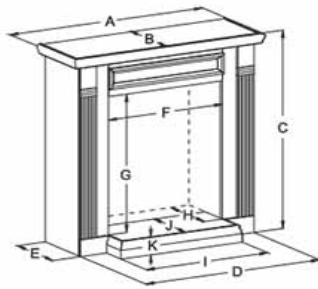

Standard Mantel Dimensions

Cabinet	A	B	C	D	E	F	G	H	I	J	K	L	Wt.
EMF-22	38 3/8	13 1/4	38 1/2	35	12 3/8	23	26 3/4	11 3/4	24 1/2	17 3/8	3 1/4		55
EMBF-1S	56 3/4	22 1/4	51 3/8	49	19 1/8	34 1/2	33 3/4	18 1/2	38 1/2	22 1/2	3 1/4		166
EMBF-2S	60 3/4	22 1/4	51 3/8	53	19 1/8	38 1/2	33 3/4	18 1/2	42 1/2	22 1/2	3 1/4		174
EMBF-3S	62 3/4	25 3/4	53 3/8	55	22 5/8	40 1/2	35 3/4	22	44 1/2	22 1/2	3 1/4		
EMBF-4S	66 3/4	25 3/4	53 3/8	59	22 5/8	44 1/2	35 3/4	22	48 1/2	22 1/2	3 1/4		
EMBF-11S	45 3/8	17 1/4	41	39 1/2	14 5/8	30	30 1/2	14	41	16 1/4	3 1/4		
EMF-1A-32	54 5/8	19 3/8	46 3/4	54	19	35	33 1/2	19	-	-	-		
EMF-1A-36	59 5/8	20 3/4	48 3/4	59	20 1/2	40	35 1/2	20	-	-	-		

Corner Cabinet	A	B	C	D	E	F	G	H	I	J	K	L	Wt.
EMC-22	42 1/2	24 5/8	38 1/2	40 5/8	30 1/8	23	26 3/4	23 1/4	24 1/2	11 7/8	3 1/4	28 7/8	70
EMBC-1S	63	37 1/4	51 3/8	57 3/4	44 1/2	34 1/2	33 3/4	33 1/2	38 1/2	20 3/4	3 1/4	40	
EMBC-2S	67	39 1/4	51 3/8	61 3/4	47 3/8	38 1/2	33 3/4	35 1/2	42 1/2	20 3/4	3 1/4	42	
EMBC-3S	69	40 1/4	53 3/8	63 3/4	48 3/4	40 1/2	35 3/4	36 1/2	44 1/2	20 3/4	3 1/4	43	
EMBC-4S	73	42 1/4	53 3/8	67 3/4	51 5/8	44 1/2	35 3/4	38 1/2	48 1/2	20 3/4	3 1/4	45	
EMBC-11S	53 5/8	32 5/8	41	49 7/8	38	31	30 1/2	30 1/4	41	16 5/8	3 1/4	33 7/8	
EMC-1A-32	61 1/2	34 3/8	46 3/4	61	43 1/2	35	33 1/2	345	-	-	-	-	
EMC-1A-36	66 1/2	36 7/8	48 3/4	66	47	40	35 1/2	36 1/2	-	-	-	-	

EMBF & EMF