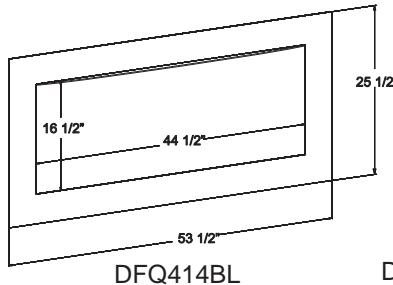

DECORATIVE FRONTS WITH BARRIER SCREEN (Required)		DESCRIPTION	WT	LIST
DFQ412BL	0	Front with Barrier, Black 2-in	23	$ 310.00
DFQ414BL	0	Front with Barrier, Black 4-in	30	$ 363.00
DFQ41WBL	0	Front, Pewter - Tidewater 56.75 x 30.5 x 2.75	30	$ 468.00
DFQ41WHP	0	Front, Pewter - Tidewater 56.75x30.5x2.75	30	$ 478.00