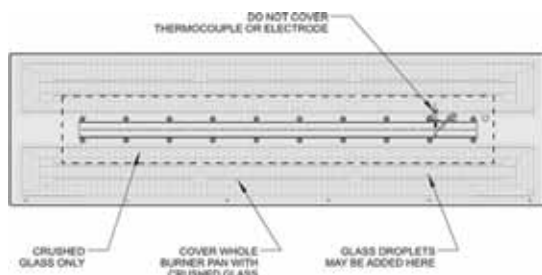

Decorative Glass Droplets 1/2-in. (May be used in addition to Crushed Glass)

	DESCRIPTION	WT	LIST
DG1AB	Droplets 1/2-in, Aqua Blue	3	$ 30.00
DG1GC	Droplets 1/2-in, Glacier Ice	3	$ 30.00
DG1SL	Droplets 1/2-in, Sangria Luster	3	$ 30.00