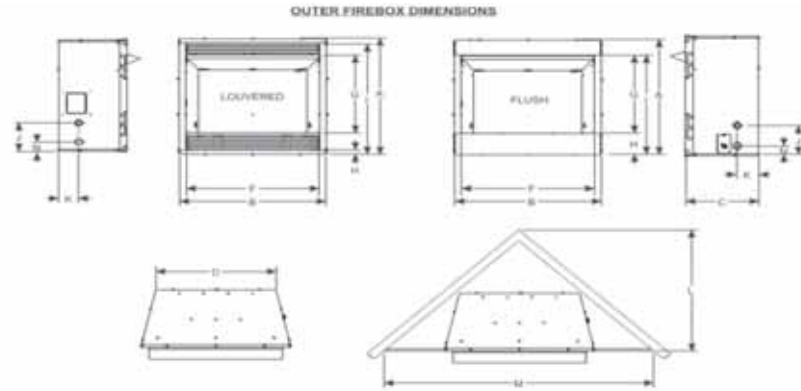

Vent-Free Firebox Premium Dimensions

OUTER FIREBOX DIMENSIONS (in inches)						
INDEX LETTER	LOUVERED			FLUSH		
	VFP32	VFP36	VFP42	VFP32	VFP36	VFP42
A	38-1/16	38-1/16	38-1/16	38-1/16	38-1/16	38-1/16
B	34-1/4	39-1/4	43-1/4	34-1/4	39-1/4	43-1/4
C	20-7/16	20-7/16	20-7/16	20-7/16	20-7/16	20-7/16
D	26-1/4	31-1/4	35-1/4	26-1/4	31-1/4	35-1/4
E	-	-	-	-	-	-
F	31	36	40	31	36	40
G	27-7/16	27-7/16	27-7/16	27-1/2	27-1/2	27-1/2
H	1-3/16	1-3/16	1-3/16	6-1/8	6-1/8	6-1/8
I	33-5/8	33-5/8	33-5/8	33-5/8	33-5/8	33-5/8
J	8-5/16	8-5/16	8-5/16	8-5/16	8-5/16	8-5/16
K	4-3/4	4-3/4	4-3/4	4-3/4	4-3/4	4-3/4
L	38-1/4	40-3/4	42-3/4	38-1/4	40-3/4	42-3/4
M	66-5/8	71-5/8	75-5/8	66-5/8	71-5/8	75-5/8
N	2-3/4	2-3/4	2-3/4	2-3/4	2-3/4	2-3/4

INNER FIREBOX DIMENSIONS (in inches)			
WITHOUT BRICK			
INDEX LETTER	VFP32	VFP36	VFP42
A	31	36	40
B	23-1/2	28-1/2	32-1/2
C	18-1/8	18-1/8	18-1/8
D	25	25	25
E	27-5/16	27-5/16	27-5/16

Premium Vent-Free Firebox Framing Dimensions (in inches)			
	A	B	C
Model	Framing Height	Framing Width	Framing Depth
VFP32FB	38-7/8"	35-3/8"	20-9/16"
VFP36FB	38-7/8"	40-3/8"	20-9/16"
VFP42FB	38-7/8"	44-3/8"	20-9/16"

Attention: Add 3-3/4 inches to "A" Dimension when using flush mantel base.