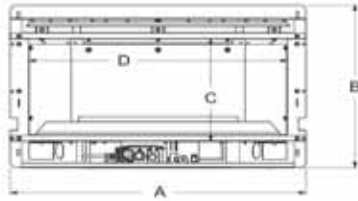

Loft Vent-Free Insert Dimensions

When planning a fireplace insert installation, it's necessary to determine:

- Gas supply piping.
- Electrical connections - for optional blower.
- Whether optional accessories - devices such as a wall switch

- or remote control - are desired.
- Electrical supply requirements for optional blower. (120V, 60Hz, 1 Amp)
- Proper opening size of fireplace required for installation of the fireplace insert.

VF FIREPLACE INSERT DIMENSIONS											
MODEL	A	B	C	D	E	F	G	H	I	J	K
VFL20IN	29 1/4"	19 3/4"	12 7/16"	25 5/8"	16 3/16"	13 9/16"	25 3/4"	18 1/8"	15/16"	13 1/2"	1 5/8"
VFL28IN	32 1/4"	22 3/4"	15 7/16"	28 1/2"	17 13/16"	15"	29 1/2"	21 1/8"	15/16"	15"	1 5/8"

Fireplace Opening Dimensional Information/Sizing				
MINIMUM FIREPLACE OPENING DIMENSIONS				
MODEL	HEIGHT A	FRONT WIDTH B	DEPTH C	REAR WIDTH D
VFL20IN	19 1/4"	26 3/4" *	12 3/4"	15 3/4"
VFL28IN	22 1/4"	30 3/4" *	14 1/4"	19"

Notice: These are the minimum dimensions of a fireplace that the fireplace insert will fit into. It allows room for the box and the fireplace surround to fit onto the front of the unit. It is not intended to be used for framing dimensions. Refer to Figures 3 to 5 for framing dimensions.

*Notice: Front Width B is the minimum and maximum dimension.