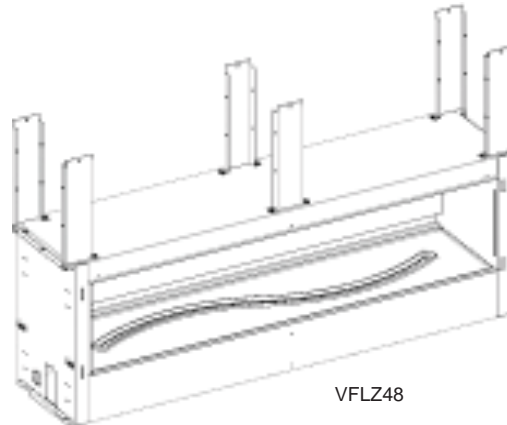

Control Options (For Millivolt Only)

MODEL		DESCRIPTION	WT	LIST
FRBTC	0	Battery Remote, T'Stat	1	$ 249.00
FRBTP	0	Battery Remote, Prog.	1	$ 279.00
TRW	0	Wall T'Stat - Wireless	2	$ 172.00

Remote Receiver Extensions (For Intermittent Pilot)

MODEL		DESCRIPTION	WT	LIST
RXS10	0	Remote Ext for SIT	1	$ 82.00
WXB10	0	Battery Backup	1	$ 81.00

Decorative Fronts

MODEL		DESCRIPTION	WT	LIST
DF484BL	0	Front, Black - 4-in	33	$ 352.00
DF48WBL	0	Front, Black - Tidewater 55.5 x 23.5 x 3.9	33	$ 460.00
DF48WHP	0	Front, Pewter - TideWater	33	$ 488.00

Note: Decorative Fronts do not cover the entire face of the fireplace. The installer must finish the non-combustible board from the stand-offs all the way to the top and bottom of the fireplace opening - as shown in the instruction manual.

VFLZ48