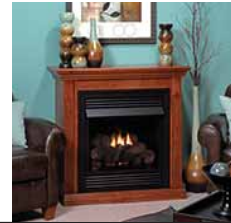

Vail 26 Vent-Free Special Edition Fireplace/Mantel Combination

- Order by complete Part Number
- Pallet Quantity: 6

Includes:

- Ceramic Fiber Log Set and Mantel
- Outer Frame and Louvers in Matte Black

Millivolt with On/Off Switch

MODEL	BTU MAX/MIN	DESCRIPTION	WT	LIST
VFD26FM30CP	20,000/14,000	MV, Cherry	154	$ 1,536.00
VFD26FM30CN	20,000/14,000	MV, Cherry	154	$ 1,536.00
VFD26FM30NP	20,000/14,000	MV, Nutmeg	154	$ 1,536.00
VFD26FM30NN	20,000/14,000	MV, Nutmeg	154	$ 1,536.00
VFD26FM30WP	20,000/14,000	MV, White	154	$ 1,536.00
VFD26FM30WN	20,000/14,000	MV, White	154	$ 1,536.00

Thermostat with Hi-Low Knob

MODEL	BTU MAX/MIN	DESCRIPTION	WT	LIST
VFD26FM20CP	20,000/14,000	T'Stat, Cherry	154	$ 1,536.00
VFD26FM20CN	20,000/14,000	T'Stat, Cherry	154	$ 1,536.00
VFD26FM20NP	20,000/14,000	T'Stat, Nutmeg	154	$ 1,536.00
VFD26FM20NN	20,000/14,000	T'Stat, Nutmeg	154	$ 1,536.00
VFD26FM20WP	20,000/14,000	T'Stat, White	154	$ 1,536.00
VFD26FM20WN	20,000/14,000	T'Stat, Cherry	154	$ 1,536.00

Liners, Ceramic Fiber

MODEL		DESCRIPTION	WT	LIST
FPP26E	0	Banded Brick	5	$ 126.00

Accessories

MODEL		DESCRIPTION	WT	LIST
EK1	0	Ember Kit	7	$ 61.00
FBB4	0	Blower, Auto	6	$ 224.00
FBBX	0	Wire Ext for FBB4	1	$ 31.00
GF24	0	Flex Gas Line, 24-in SS	1	$ 24.48
PE20	0	Platinum Embers	0	$ 19.00

Control Options (For Millivolt Only)

MODEL		DESCRIPTION	WT	LIST
FRBC	0	Battery Remote, On/Off	1	$ 143.00
FRBTC	0	Battery Remote, T'Stat	1	$ 249.00
FREC	0	Remote, Electric	1	$ 108.00
FRBTP	0	Battery Remote, Prog.	1	$ 279.00
FWS1	0	Wall Switch, On/Off	1	$ 21.00
TMV	0	Wall T'Stat - Reed Switch	2	$ 29.45
TRW	0	Wall T'Stat - Wireless	2	$ 172.00

Decorative Accessories

HOOD		DESCRIPTION	WT	LIST
VP2H26HP	0	Hood - Pewter	2	$ 63.00
OUTER FRAME (3-PIECE)		DESCRIPTION	WT	LIST
VPF26HP	0	Steel Frame - Pewter	4	$ 84.00
BOTTOM TRIM		DESCRIPTION	WT	LIST
VPS26HP	0	Trim Kit, Bottom, Pewter	1	$ 44.00