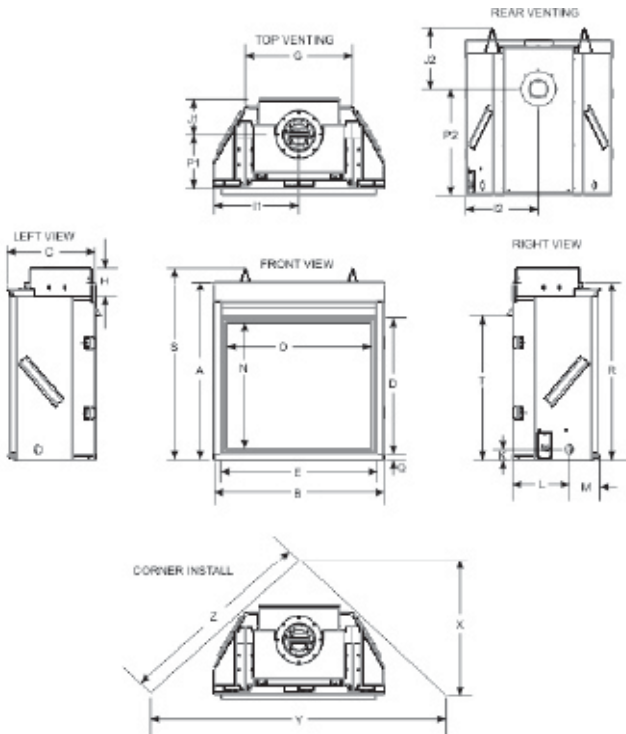

Model	A	B	C	D	E	F	G	H	I1	I2	J1	J2	K	L
DVCD32FP	35-5/8	34-1/8	17-3/4	27-1/2	31	11-7/16	21-9/16	6	17-1/16	17	7	14-3/16	2-1/16	11-7/16
DVCD36FP	35-5/8	37-1/16	17-3/4	27-1/2	34	11-1/2	24-9/16	6	18-9/16	18-9/16	7	14-3/16	2-1/16	11-7/16
DVCD42FP	37-5/8	43-1/16	17-3/4	29-1/2	40	11-9/16	30-9/16	6	21-9/16	21-9/16	7	14-3/16	2-1/16	11-7/16