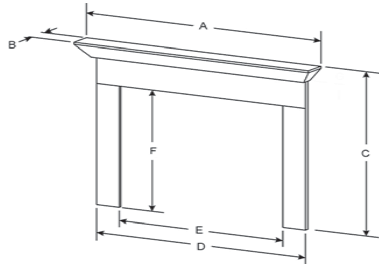

Profile Mantel Dimensions

Mantel Dimensions (in inches)

	MFL-40	MFL-52
A	72 1/2	72 1/2
B	6 3/4	6 3/4
C	54 1/8	56 1/8
D	60 1/2	64 1/2
E	48	52
E with trim	46 3/4	50 3/4
F	40	42
F with trim	39 5/8	41 5/8

Mantelshelf Dimensions (in inches)