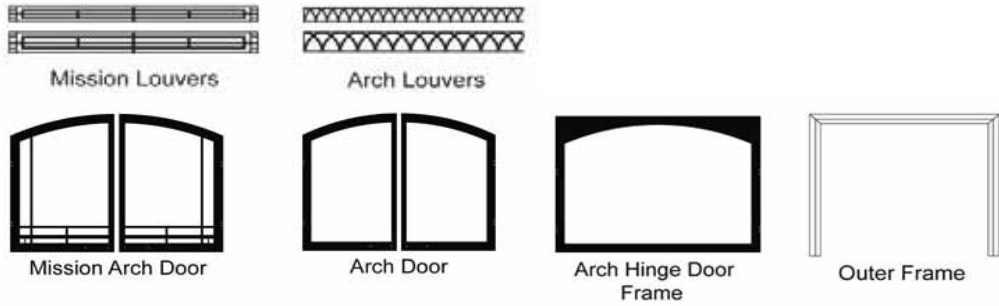

Decorative Louvers, Doors and Frames for VFP36BP

Decorative Louvers

MISSION		DESCRIPTION	WT	LIST
FBG36MBL	0	Louvers, Black - Mission	6	$ 258.00
FBG36MHP	0	Louvers, Pewter - Mission	6	$ 262.00
ARCH		DESCRIPTION	WT	LIST
FBG36ABL	0	Louvers, Black Arch	6	$ 258.00
FBG36AHP	0	Louvers, Pewter Arch	6	$ 262.00

Decorative Doors (Arch Doors Require Arch Hinge Door Frame)

MISSION ARCH		DESCRIPTION	WT	LIST
VFR36SMBL	0	Door Set, Black - Mission Arch	19	$ 555.00
VFR36SMHP	0	Door Set, Pewter - Mission Arch	19	$ 563.00
ARCH		DESCRIPTION	WT	LIST
VFR36SCBL	0	Door Set, Black - Arch	19	$ 555.00
VFR36SCHP	0	Door Set, Pewter - Arch	19	$ 563.00
ARCH HINGE DOOR FRAME		DESCRIPTION	WT	LIST
VFY36SBL	0	Door Frame with Barrier, Black - Arch	9	$ 182.00

Outer Frame (3 piece)

MODEL		DESCRIPTION	WT	LIST
DVF36HP	0	Steel Frame - Pewter	5	$ 84.00

Outer Frame Extruded Aluminum

MODEL		DESCRIPTION	WT	LIST
VBE36SBL	0	Alum Frame - Black	5	$ 172.00
VBE36SHP	0	Alum Frame - Pewter	5	$ 173.00
BOTTOM TRIM		DESCRIPTION	WT	LIST
FBS36HP	0	Trim Kit, Bottom, Pewter	1	$ 39.00