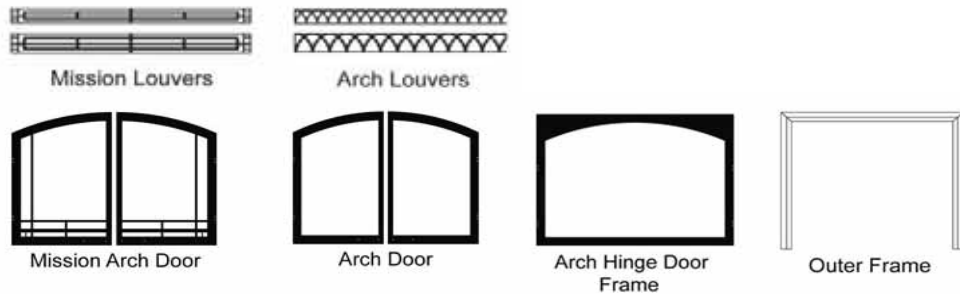

Decorative Louvers, Doors and Frames for VFD36FB

Decorative Louvers

MISSION		DESCRIPTION	WT	LIST
FBG36MBL	0	Louvers, Black - Mission	6	$ 258.00
FBG36MHP	0	Louvers, Pewter - Mission	6	$ 262.00
ARCH		DESCRIPTION	WT	LIST
FBG36ABL	0	Louvers, Black Arch	6	$ 258.00
FBG36AHP	0	Louvers, Pewter Arch	6	$ 262.00

Decorative Doors (Arch Doors Require Arch Hinge Door Frame)

MISSION ARCH		DESCRIPTION	WT	LIST
VFR36SMBL	0	Door Set, Black - Mission Arch	19	$ 555.00
VFR36SMHP	0	Door Set, Pewter - Mission Arch	19	$ 563.00
ARCH		DESCRIPTION	WT	LIST
VFR36SCBL	0	Door Set, Black - Arch	19	$ 555.00
VFR36SCHP	0	Door Set, Pewter - Arch	19	$ 563.00
ARCH HINGE DOOR FRAME		DESCRIPTION	WT	LIST
VFY36SBL	0	Door Frame with Barrier, Black - Arch	9	$ 182.00

Frames - Outer Frame, Steel for Flush or Louvered Boxes Easy Install Design (3 piece)

MODEL		DESCRIPTION	WT	LIST
VBS36SBL	0	Steel Frame, EZ Attach - Black	5	$ 112.00
VBS36SHP	0	Steel Frame, EZ Attach - Pewter	5	$ 113.00
VBS36SSS	0	Steel Frame, EZ Attach - Black	6	$ 148.00

Frames - Bottom Trim Louvered Only

MODEL		DESCRIPTION	WT	LIST
FBS36HP	0	Trim Kit, Bottom, Pewter	1	$ 39.00