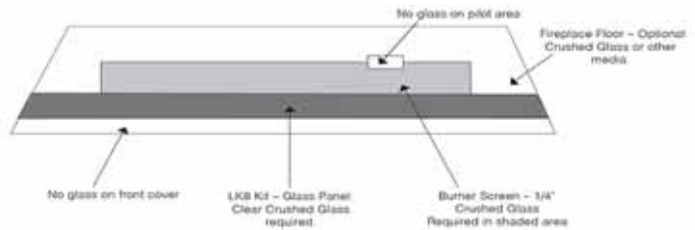

With Light Kit (LK8)

Crushed Glass requirement for DVLL48 with Light Kit installed:

Cover the burner screen, glass panel and fireplace floor with approximately three square feet of transparent crushed glass - such as Clear Frost, Copper Reflective, or Bronze Reflective. Maintain a single layer on the burner screen. If desired, add color crushed glass or other decorative media highlights to areas outside the burner screen.