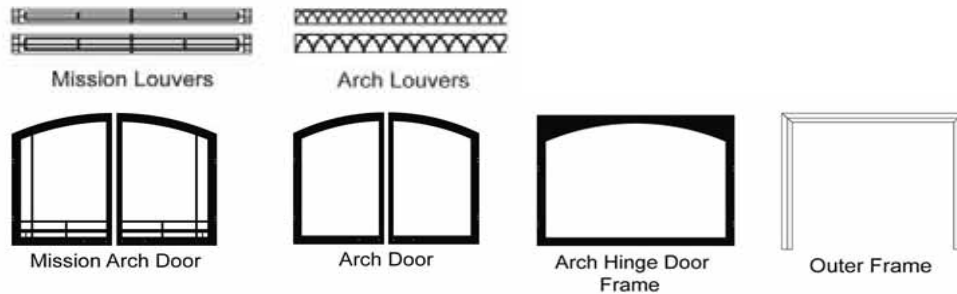

Decorative Louvers, Doors and Frames for VFD32FB

Decorative Louvers

MISSION		DESCRIPTION	WT	LIST
DVG1MBL	0	Louvers, Black - Mission	6	$ 242.00
DVG1MHP	0	Louvers, Pewter - Mission	6	$ 246.00
ARCH		DESCRIPTION	WT	LIST
DVG1ABL	0	Louvers, Black Arch	6	$ 242.00
DVG1AHP	0	Louvers, Pewter Arch	6	$ 246.00

Decorative Doors (Arch Doors Require Arch Hinge Door Frame)

MISSION ARCH		DESCRIPTION	WT	LIST
VBR32TMBL	0	Door Set, Black - Mission Arch	18	$ 589.00
VBR32TMHP	0	Door Set, Pewter - Mission Arch	18	$ 597.00
ARCH		DESCRIPTION	WT	LIST
VBR32TCBL	0	Door Set, Black - Arch	18	$ 589.00
VBR32TCHP	0	Door Set, Pewter - Arch	18	$ 597.00
ARCH HINGE DOOR FRAME		DESCRIPTION	WT	LIST
VBY32TBL	0	Door Frame with Barrier, Black - Arch	9	$ 175.00

Frames - Outer Frame for Louvered Boxes (3 piece)

MODEL		DESCRIPTION	WT	LIST
VBF32TBL	0	Steel Frame - Black	5	$ 104.00
VBF32THP	0	Steel Frame - Pewter	5	$ 105.00

Frames - Outer Frame Extruded Aluminum for Flush or Louvered Boxes

MODEL		DESCRIPTION	WT	LIST
VBE32TBL	0	Alum Frame - Black	5	$ 174.00
VBE32THP	0	Alum Frame - Pewter	5	$ 175.00

Frames - Bottom Trim Louvered Only

MODEL		DESCRIPTION	WT	LIST
FBS1HP	0	Trim Kit, Bottom, Pewter	1	$ 38.00