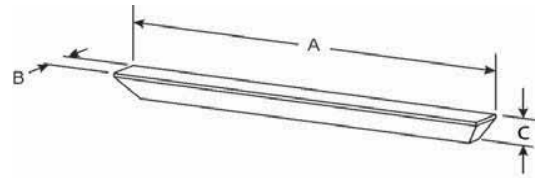

	Profile MS	
A	48-inch	48 1/2
A	60-inch	60 1/2
A	72-inch	72 1/2
B	All	6 3/4
C	All	5 1/4

Standard Cabinet Mantel with Base

Fits VF24P, VFP24FP

		DESCRIPTION	WT	LIST
EMF22C		Cherry	55	\$ 635.00
EMF22DO		Dark Oak	55	\$ 635.00
EMF22N		Nutmeg	55	\$ 635.00
EMF22O		Oak	55	\$ 635.00
EMF22UH		Unf. Hdwd	55	\$ 550.00
EMF22UO		Unf. Oak	55	\$ 550.00
EMF22W		White	55	\$ 635.00