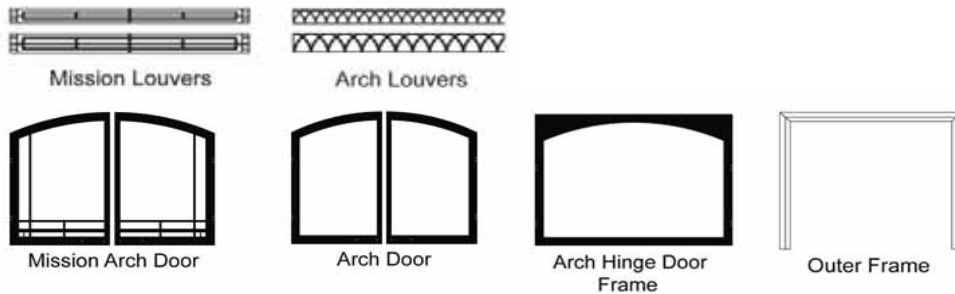

Decorative Louvers, Doors and Frames for VFD42FB

Decorative Louvers

MISSION		DESCRIPTION	WT	LIST
DVG3MBL	0	Louvers, Black - Mission	6	$ 275.00
DVG3MHP	0	Louvers, Pewter - Mission	6	$ 280.00
ARCH		DESCRIPTION	WT	LIST
DVG3ABL	0	Louvers, Black Arch	6	$ 275.00
DVG3AHP	0	Louvers, Pewter Arch	6	$ 280.00

Decorative Doors (Arch Doors Require Arch Hinge Door Frame)

MISSION ARCH		DESCRIPTION	WT	LIST
VBR42TMBL	0	Door Set, Black - Mission Arch	22	$ 643.00
VBR42TMHP	0	Door Set, Pewter - Mission Arch	22	$ 652.00
ARCH		DESCRIPTION	WT	LIST
VBR42TCBL	0	Door Set, Black - Arch	22	$ 643.00
VBR42TCHP	0	Door Set, Pewter - Arch	22	$ 652.00
ARCH HINGE DOOR FRAME		DESCRIPTION	WT	LIST
VBY42TBL	0	Door Frame with Barrier, Black - Arch	10	$ 217.00

Frames - Outer Frame for Louvered Boxes (3 piece)

MODEL		DESCRIPTION	WT	LIST
VBF42TBL	0	Steel Frame - Black	6	$ 126.00
VBF42THP	0	Steel Frame - Pewter	6	$ 127.00
VBF42TSS	0	Steel Frame - SS	6	$ 170.00

Frames - Outer Frame Extruded Aluminum for Flush or Louvered Boxes

MODEL		DESCRIPTION	WT	LIST
VBE42TBL	0	Alum Frame - Black	6	$ 175.00
VBE42THP	0	Alum Frame - Pewter	6	$ 175.00

Frames - Bottom Trim Louvered Only

MODEL		DESCRIPTION	WT	LIST
FBS3HP	0	Trim Kit, Bottom, Pewter	1	$ 40.00