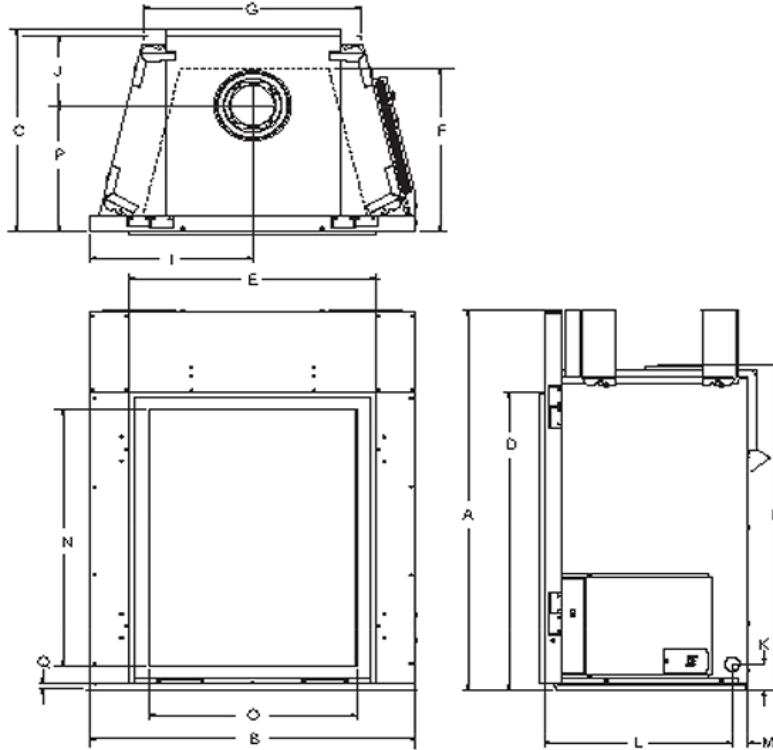

Forest Hills Portrait-Style Contemporary and Traditional Dimensions:

DIMENSIONS (in inches)		
INDEX LETTER	DIMENSION DESCRIPTION	DVLL27
A	The maximum height of firebox face (excluding standoffs)	47-3/8"
B	The maximum width of the firebox face (excluding nailing flanges)	37-3/8"
C	The maximum depth of the firebox	26"
D	The height of the firebox opening	37"
E	The width of the firebox opening	28-1/4"
F	The interior depth of the firebox	20-1/2"
G	The rear exterior width of the firebox	23-3/4"
H	The height to the firebox standoffs	N/A
I	Width from the left side of the box to the centerline of vent	18-11/16"
J	Depth from back of box to centerline of top vent	8-11/16"
K	Height from the bottom of the box to the gas line opening	3-1/4"
L	Depth from the front of the box to gas line opening	22"
M	Depth from rear of box to gas line opening	1-3/4"
N	Glass frame opening height	31-7/8"
O	Glass frame opening width	23-3/4"
P	Depth from front of box to centerline of vent	15-3/4"
Q	Distance from floor to fireplace opening	3/4"
R	Height from floor to vent collar	40-1/4"