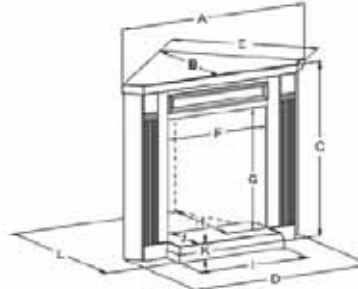

EMBC & EMC