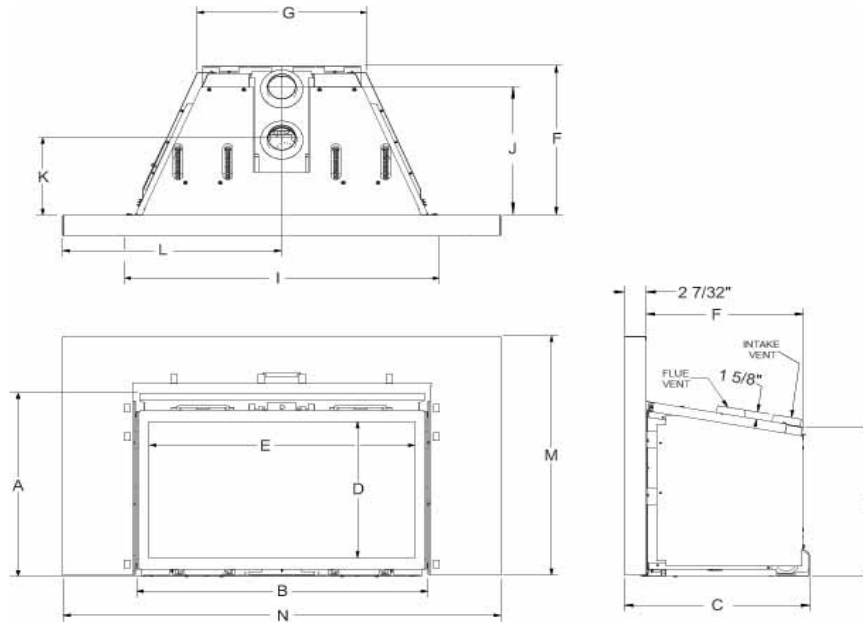

Note: There is no bottom cover for the Cast Iron surrounds.

Loft Direct-Vent Luxury Fireplace Insert Contemporary

INSERT DIMENSIONS (in inches)		
DIMENSION	DXL30IN	DXL35IN
A	20-1/8	24-1/16
B	29-3/8	33-3/8
C	18-5/8	21-3/4
D	15	19
E	26-3/4	30-3/4
F	16-3/8	18-15/16
G	17	20-5/8
H	16-3/8	19-3/4
I	29-3/8	33-3/8
J	13-7/8	17-1/16
K	8-1/4	11-7/16
L	22	24
M	26-3/8	30-5/16
N	44	48