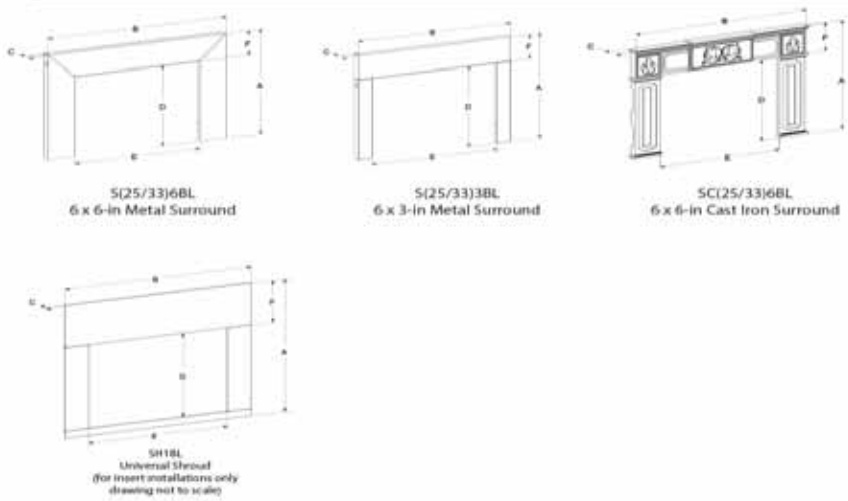

Insert Surround and Shroud Dimensions

Model	Description	Surround Color	A	B	C	D	E	F	Fits Models
S256BL	6 x 6-in Metal Surround	Matte Black	25 5/8	40	1 3/4	19 5/8	28	6	VFP20IN
S336BL	6 x 6-in Metal Surround	Matte Black	26 5/8	43	1 3/4	22 5/8	31	6	VFP28IN
S253BL	6 x 3-in Metal Surround	Matte Black	25 5/8	34	1 3/4	19 5/8	28	6	VFP20IN
S333BL	6 x 3-in Metal Surround	Matte Black	26 5/8	37	1 3/4	22 5/8	31	6	VFP28IN
SC256BL	6 x 6-in Cast Iron Surround	Matte Black	26 7/8	39 7/8	2 1/4	19 7/8	28	7	VFP20IN
SC336BL	6 x 6-in Cast Iron Surround	Matte Black	29 7/8	42 7/8	2 1/4	22 7/8	31	7	VFP28IN
DF20LBL	6 x 6-in Metal Surround with Glass and Louver	Matte Black	25 5/8	40	1 3/4	19 5/8	28	6	VFP20IN / VFL20IN
DF28LBL	6 x 6-in Metal Surround with Glass and Louver	Matte Black	26 5/8	43	1 3/4	22 5/8	31	6	VFP28IN / VFL28IN
SH1BL	Universal Shroud (Fits behind surround for insert installations)	Matte Black	37 7/8	48	1/2	23 7/8	36	12	S256BL, S336BL, SC256BL, SC336BL, DF20LBL, DF28LBL

VFP Inserts Only

*In-Wall Surrounds may be used for Insert Installations if the clearance to the floor is 5 inches or more. See Vent-Free Fireplace Section.