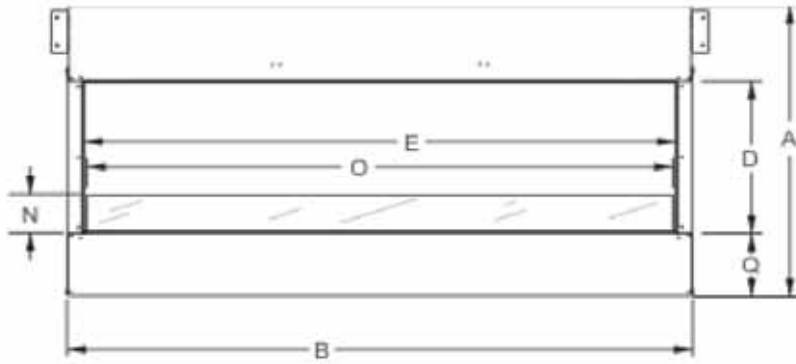

OLL60 Linear Fireplace Dimensions

INDEX LETTER	DIMENSION DESCRIPTION	OLL60FP	OLL60SP
		Dimensions in Inches	
A	The maximum height of firebox face	30-7/8	30-7/8
B	The maximum width of the firebox face (excluding nailing flanges)	63-3/4	63-3/4
C	The maximum depth of the firebox	19-1/8	22-1/2
D	The height of the firebox opening	16-3/16	16-3/16
E	The width of the firebox opening	60	60
F	The interior depth of the firebox (not shown)	19	23-7/8
G	The rear exterior width of the firebox (not shown)	60	60
K	Height from the bottom of the box to the gas line opening	2-9/16	2-9/16
L	Depth from the front of the box to gas line opening	5-3/16	5-3/16
M	Depth from rear of box to gas line opening	5-3/16	N/A
N	Glass height	3-1/2	3-1/2
O	Glass width	59-3/8	59-3/8
Q	Distance from floor to fireplace opening	6-11/16	6-11/16

N/A - Not applicable for this unit.