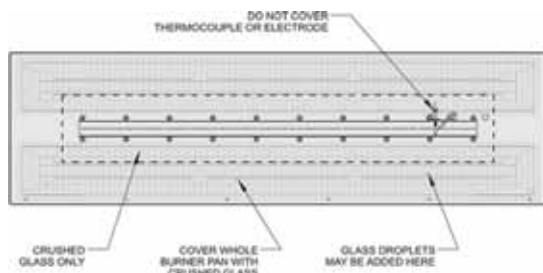

Decorative Glass Droplets 1/2-in. (May be used in addition to Crushed Glass)

	DESCRIPTION	WT	LIST
DG1AB	Droplets 1/2-in, Aqua Blue	3	$ 30.00
DG1GC	Droplets 1/2-in, Glacier Ice	3	$ 30.00
DG1SL	Droplets 1/2-in, Sangria Luster	3	$ 30.00