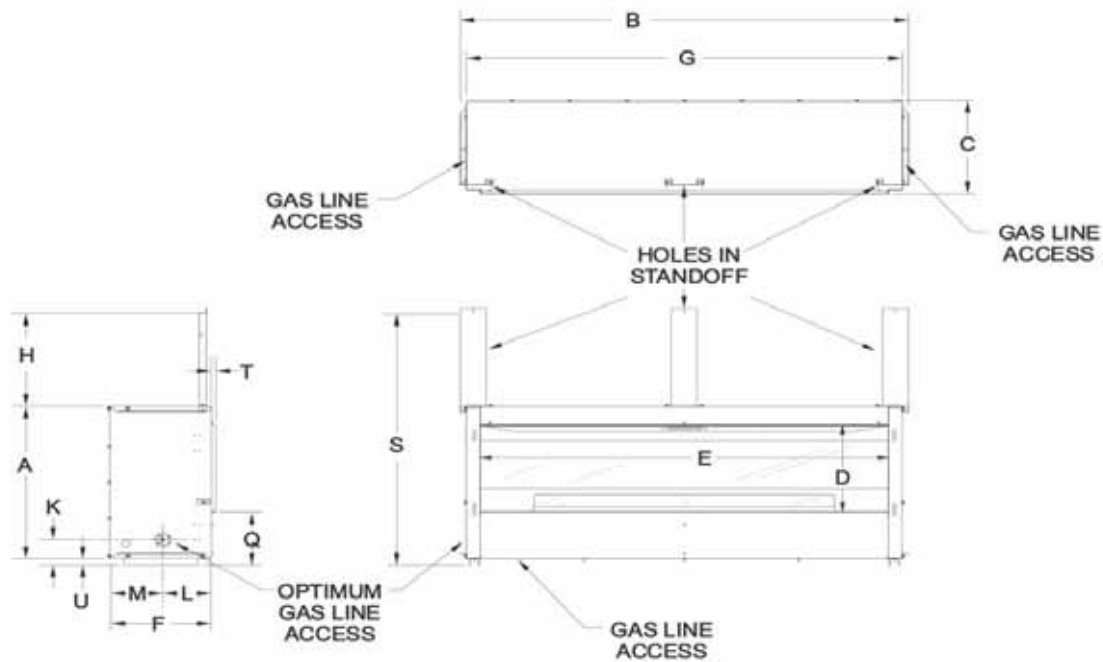

Boulevard Vent-Free Linear Fireplace Dimensions

INDEX LETTER	DIMENSION DESCRIPTION	VFLL38FP	VFLL48FP
		Dimensions in Inches	
A	The maximum height of firebox face (excluding standoffs)	21-1/8	21-1/8
B	The maximum width of the firebox face (excluding nailing flanges)	43-1/4	52-3/4
C	The maximum depth of the firebox	11-1/2	11-1/2
D	The height of the firebox opening	12-1/16	12-1/16
E	The width of the firebox opening	38-1/4	48
F	The interior depth of the firebox (not shown)	10-1/2	10-1/2
G	The rear exterior width of the firebox (not shown)	41-5/8	51-3/8
H	The height to the firebox standoffs	13	13
K	Height from the bottom of the box to the gas line opening	2-1/2	2-1/2
L	Depth from the front of the box to gas line opening	5-1/4	5-1/4
M	Depth from rear of box to gas line opening	5-11/16	5-11/16
N	Glass height (not shown)	8	8
O	Glass width (not shown)	39-5/8	49-3/8
Q	Distance from floor to fireplace opening	7-7/16(minimum)	7-7/16 (minimum)
R	Height from floor to vent collar	N/A	N/A
S	Overall height to header	35	35
T	Opening Lip	1/2	1/2
U	Bottom Spacing	15/16	15/16