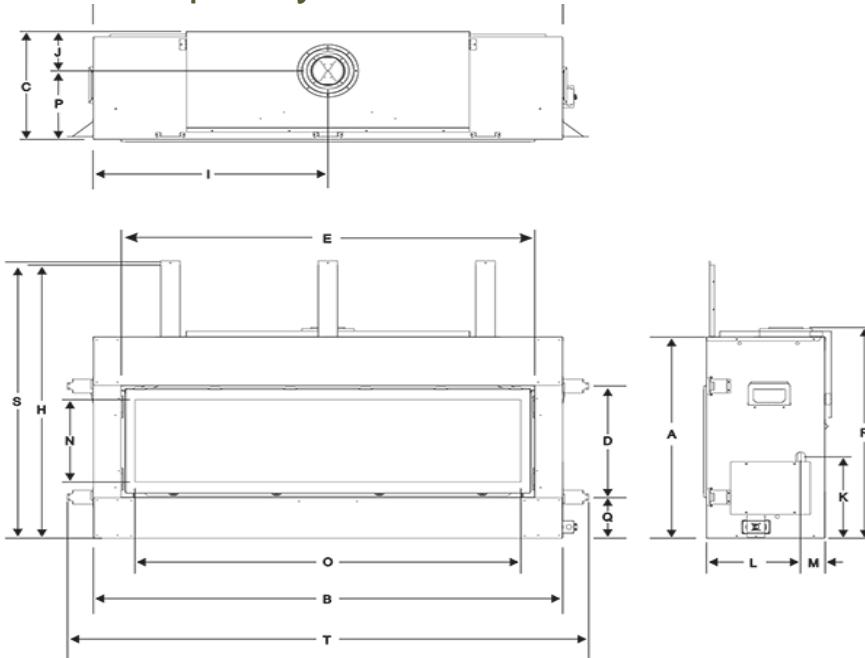

Boulevard Contemporary 60-inch Dimensions

INDEX LETTER	DIMENSION DESCRIPTION	DVLL60BP90
		Dimensions in Inches
A	The maximum height of firebox face (excluding standoffs)	36-1/4
B	The maximum width of the firebox face (excluding nailing flanges)	73
C	The maximum depth of the firebox	19-1/2
D	The height of the firebox opening	20
E	The width of the firebox opening	64-1/4
F	The interior depth of the firebox (not shown)	13
G	The rear exterior width of the firebox	73
H	The height to the firebox standoffs	49-1/4
I	Width from the left side of the box to the centerline of vent	36-9/16
J	Depth from back of box to centerline of top vent	7-1/8
K	Height from the bottom of the box to the gas line opening	14-3/4
L	Depth from the front of the box to gas line opening	14-11/16
M	Depth from rear of box to gas line opening	3-3/4
N	Glass height	15
O	Glass width	60
P	Depth from front of box to centerline of vent	12-3/8
Q	Distance from floor to fireplace opening	7-3/8
R	Height from floor to vent collar	37-15/16
S	Overall height to header	50-3/8
T	Distance between framing bracket ends	81-1/16
U	Interior rear width of firebox (not shown)	57