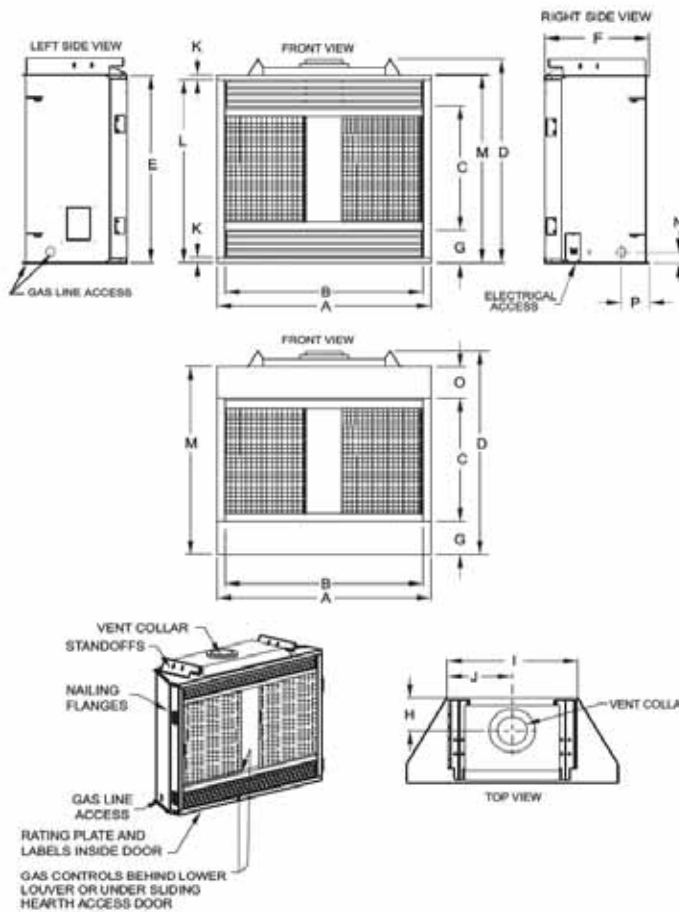

B-Vent Fireplace Dimensions

Fireplace Specification Dimensions are in inches.

Model	A	B	C	D	E	F	G	H	I	J	K	L	M	N	O	P	Max Weight (lb.)	Input Btu	Vent Size (inches)
BVD 34	37	34	22 7/8	35 5/8	32 3/4	14 7/8	6 3/8	5 7/8	24 1/2	12 1/4	1 1/4	31 3/4	32 11/16	2 1/8	5 5/8	4 7/8	110	21,000	4
BVD 36	39	36	24 7/8	37 5/8	34 3/4	18 3/8	6 3/8	8 3/8	22 1/2	11 1/4	1 1/4	33 3/4	34 11/16	2 1/8	5 5/8	4 7/8	121	25,000	6
BVP 42	43	40	24 7/8	37 5/8	34 3/4	18 3/8	6 3/8	6 3/8	26 1/2	13 1/4	1 1/4	33 3/4	34 11/16	2 1/8	5 5/8	4 7/8	134	30,000	6

B-Vent Fireplace Framing Dimensions (in inches)

Model	Framing Height	Framing Width	Framing Depth
BVD 34	35 3/4	37 3/8	14 3/8
BVD 36	37 3/4	39 3/8	17 7/8
BVP 42	37 3/4	43 3/8	17 7/8