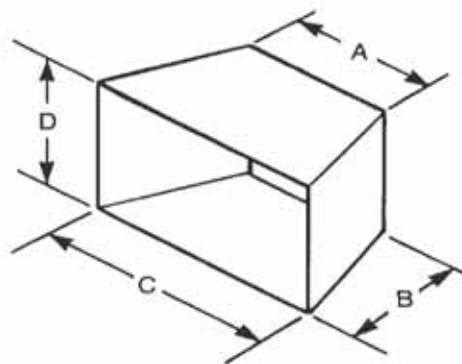

Log/Burner to Firebox Dimensions

Vented/Vent-Free Slope Glaze Burners
(Log Sets sold separately)

Model	A Rear Width	B Depth	C Front Width	D Height
VFSV16	18	11 1/2	24	18
VFSR16	18	11 1/2	24	18
VFSE18	17	14	28	17
VFSV18	17	14	28	17
VFSR18	17	14	28	17
VFSM18	21	14	32	17
VFSE24	23	14	30	18
VFSV24	23	14	30	18
VFSR24	23	14	30	18
VFSM24	27	14	34	18
VFSE30	26	14	34	20
VFSV30	26	14	34	20
VFSR30	26	14	34	20
VFSM30	30	14	38	20

Vented/Vent-Free Multi-Sided Burners
Slope Glaze Vista Burner and Loft Burner

Model	A Rear Width	B Depth	C Front Width	D Height
VFSUR18	22	17	22	17
VFSUR24	28	17	28	18
VFSUR30	32	17	32	18
VFSUE18	22	17	22	17
VFSUE24	28	17	28	18
VFSUE30	32	17	32	18

Harmony Vented/Vent-Free Burners
(Log Sets sold separately)

Model	A Rear Width	B Depth	C Front Width	D Height
VFNI24	24	14	30	18
VFNR24	24	14	30	18
VFXI24	24	16	30	18
VFXV24	24	16	30	18
VFNI30	27	14	34	18
VFNR30	27	14	34	18
VFXI30	27	16	34	18
VFXV30	27	16	34	18

The dimensions shown are minimum clearances to maintain when installing an Empire Burner or log set in an existing fireplace. For Slope Glaze Burner, size the burner to the firebox, then select the Empire log set to fit the burner.