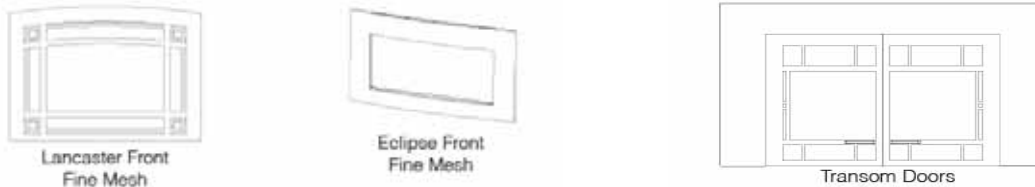

Decorative Fronts with Barrier Screen (Requires DS25661BL or Custom Surround)

LANCASTER		DESCRIPTION	WT	LIST
DVFQ25HBL		Front with Barrier, Black - Lancaster	23	$ 483.00
DVFQ25HHP		Front with Barrier, Pewter - Lancaster	23	$ 499.00
DVFQ25HSS		Front with Barrier, SS - Lancaster	23	$ 541.00
SH1BL		Shroud, Matte Black	11	$ 150.00
ECLIPSE		DESCRIPTION	WT	LIST
DVFQ25RBL		Front with Barrier, Black - Eclipse	24	$ 415.00
DVFQ25RHP		Front with Barrier, Pewter - Eclipse	24	$ 436.00
DVFQ25RSS		Front with Barrier, SS - Eclipse	24	$ 478.00

Decorative doors (non-operable) includes Surround and Barrier Screen

TRANSOM		DESCRIPTION	WT	LIST
DVDB25DBL		Doors, Black - Transom (non-operable)	27	$ 625.00
DVDB25DHP		Doors, Pewter - Transom (non-operable)	27	$ 642.00
DVDB25DSS		Doors, SS - Transom (non-operable)	27	$ 757.00
SH1BL		Shroud, Matte Black	11	$ 150.00