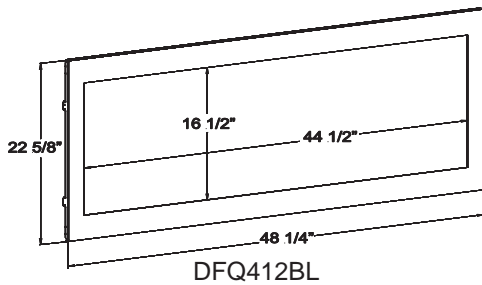

DECORATIVE FRONTS WITH BARRIER SCREEN (Required)		DESCRIPTION	WT	LIST
DFQ412BL	0	Front with Barrier, Black 2-in	23	$ 310.00
DFQ414BL	0	Front with Barrier, Black 4-in	30	$ 363.00
DFQ41WBL	0	Front, Pewter - Tidewater 56.75 x 30.5 x 2.75	30	$ 468.00
DFQ41WHP	0	Front, Pewter - Tidewater 56.75x30.5x2.75	30	$ 478.00