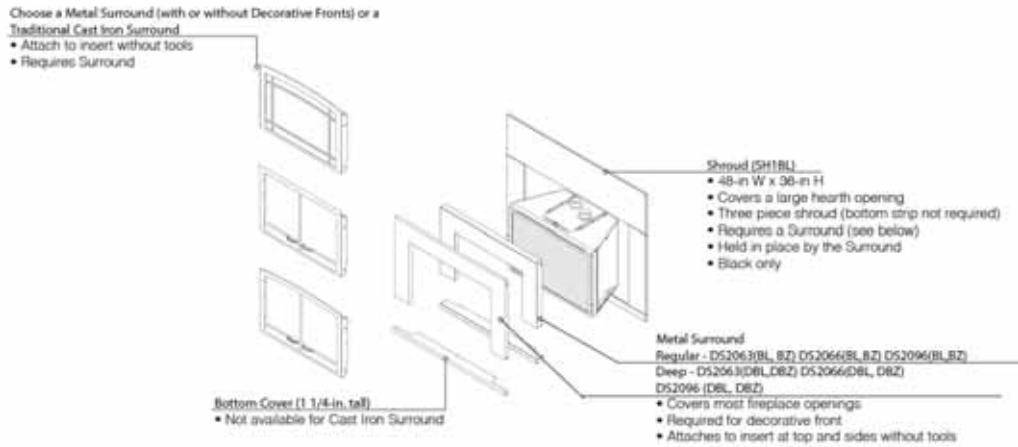

Decorative Fronts and Surrounds for DVC26IN

Metal Surrounds (Required)

BLACK	DESCRIPTION	WT	LIST
DS2663BL	Surround, Black (6x3x1)	4	$ 154.00
DS2666BL	Surround, Black (6x6x1)	5	$ 165.00
DS2696BL	Surround, Black (9x6x1)	6	$ 175.00
CS3SIDED	Custom - 3-Sided, Black	20	$ 664.00
CS4SIDED	Custom - 4-Sided, Black	20	$ 664.00

Please complete the Custom Insert Surround Form before placing PO for CS3SIDED or CS4SIDED. Allow 21 days for delivery.

BRONZE	DESCRIPTION	WT	LIST
DS2663BZ	Surround, Bronze (6x3x1)	4	$ 170.00
DS2666BZ	Surround, Bronze (6x6x1)	5	$ 180.00
DS2696BZ	Surround, Bronze (9x6x1)	6	$ 191.00

Bottom Cover (Requires Metal Surround)

BLACK	DESCRIPTION	WT	LIST
C263BL	For 6x3 Black	3	$ 73.00
C266BL	For 6x6 Black	3	$ 76.00
SH1BL	Shroud, Matte Black	11	$ 150.00
BRONZE	DESCRIPTION	WT	LIST
C263BZ	For 6x3 Bronze	3	$ 83.00
C266BZ	For 6x6 Bronze	3	$ 87.00