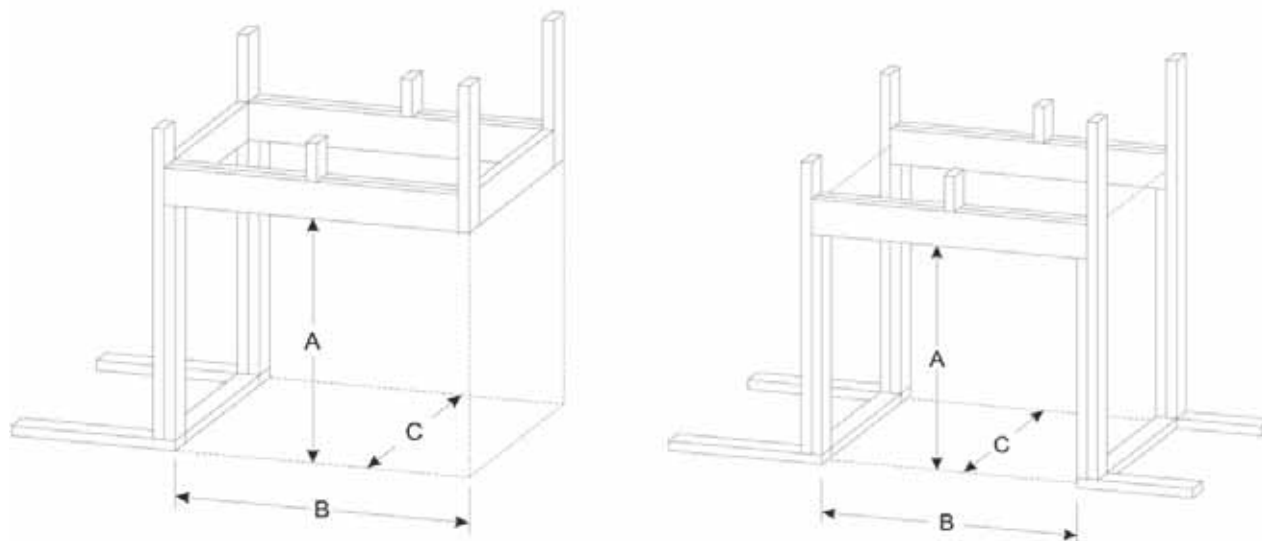

Peninsula and See-Through Fireplace Framing Dimensions

Model	A	B	C
Vent-Free Fireplace Framing Dimensions			
VFP36SP	38"	40"	23"
VFP36PP	38"	39"**	23"**

Attention: Add height of base to "A" Dimension when elevating fireplace if installing on an elevated base. Framing dimension "A" includes a 3-in clearance for standoffs on top of fireplace.
* Dimension "C" assumes use of 1/2" wall board flush to both front faces.
** Peninsula model framing width assumes use of 1/2" wall board flush to the end face.