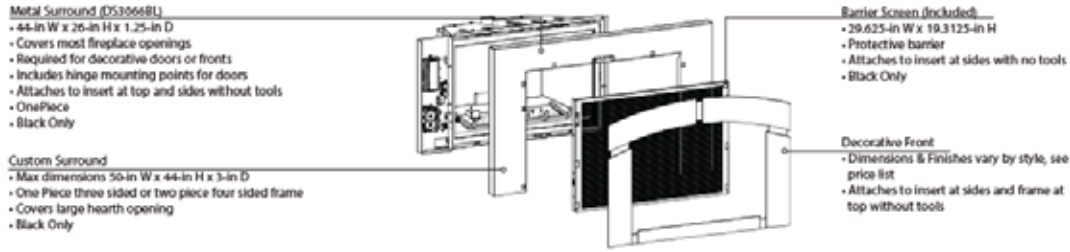

Decorative Fronts, Fireplace Screen and Surrounds for DXT30IN

Decorative Surround Required (Requires Decorative Front) (44 W x 26 H x 1.25 D)

	DESCRIPTION	WT	LIST
DS3066BL	3-Side, 1-Pc, (6x6), Black	17	$ 169.00
CS3SIDED	Custom - 3-Sided, Black	20	$ 664.00
CS4SIDED	Custom - 4-Sided, Black	20	$ 664.00

Please complete the Custom Insert Surround Form before placing PO for CS3SIDED or CS4SIDED. Allow 21 days for delivery.