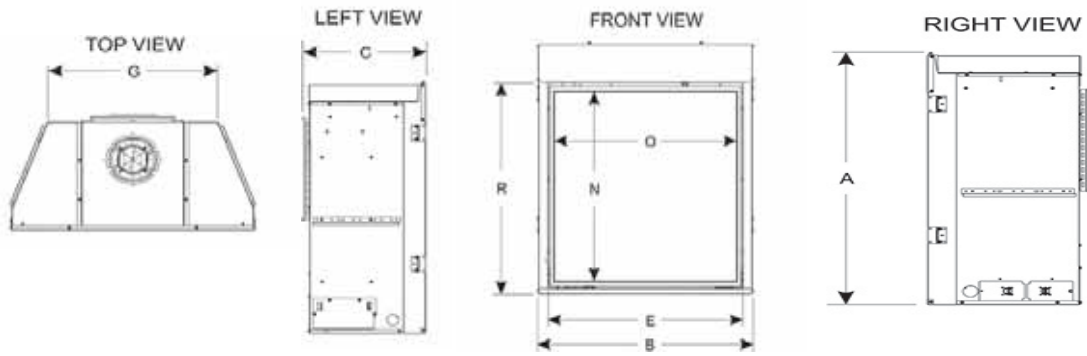

Model	A Max. Height	B Max. Width	C Max. Depth	E Width	G Rear Exterior Width	N Glass Height	O Glass Width	R Floor to Top of Fireplace Opening
DVCP32BP	38 1/8	34	17 1/2	31	23 15/16	24 7/8	27 1/2	32 1/4
DVCC32BP	38 1/8	34	17 1/2	31	23 15/16	24 7/8	27 1/2	32 1/4
DVCP36BP	38 1/8	37	17 1/2	34	26 15/16	24 7/8	30 1/2	32 1/4
DVCC36BP	38 1/8	37	17 1/2	34	26 15/16	24 7/8	30 1/2	32 1/4
DVCP42BP	40 1/8	43	17 1/2	40	32 15/16	26 7/8	36 1/2	32 1/4
DVCC42BP	40 1/8	43	17 1/2	40	32 15/16	26 7/8	36 1/2	32 1/4