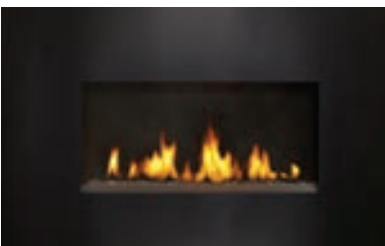

Included

Topaz CRYSTALINE™ Bead Ember Bed

Included

Exclusive Slate Brick Panels (WHVF31)

DESIGN OPTIONS

WHVF24 with MIRRO-FLAME™ Panels and Curved Glass Front

STEP 1 - CHOOSE YOUR FIREPLACE

Product Description		WHVF24	WHVF31
Vent Free, Natural Gas, Electronic Ignition	MSRP:	\$1,919	\$1,129
	Code:	WHVF24N	WHVF31N
Vent Free, Propane, Electronic Ignition	MSRP:	\$1,919	\$1,129
	Code:	WHVF24P	WHVF31P