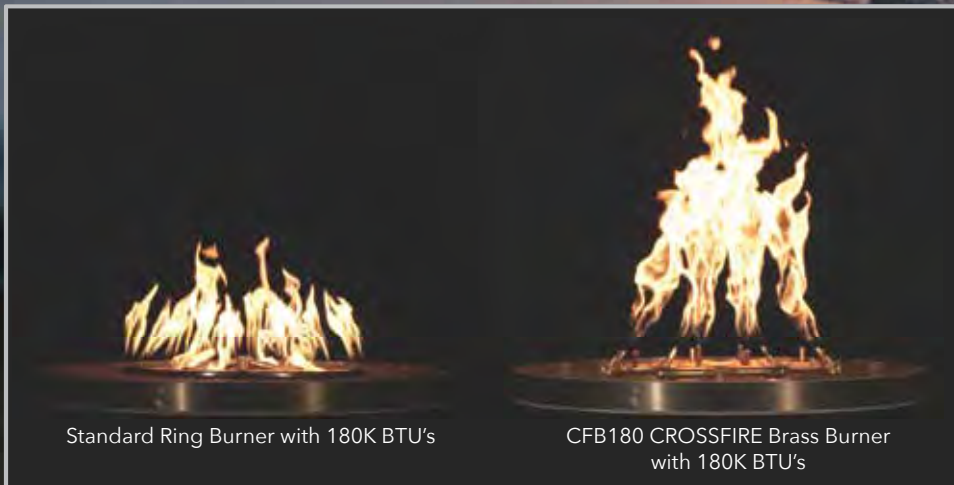

# WARMING TRENDS®

SUPERIOR FIRE FEATURE SYSTEMS

Standard Ring Burner with 180K BTU's

CFB180 CROSSFIRE Brass Burner  
with 180K BTU's

Industry-Leading  
Flame Performance  
and Superior  
Fuel Efficiency

Any shape and size. Standard or limitless custom designs.

CFB290  
36" Plate, 290,000 Btu, 21.5" x 21.5"  
Burner Kit

<b>Original Crossfire™ Brass Burner Kits - 24V Electronic - Spark Ignition</b>		
--	--	--

**Includes:**

- Crossfire™ Brass Burner
- Circular Aluminum Plate
- 24V Electronic Ignition Kit
- Flex Line
- Key Valve & Keys