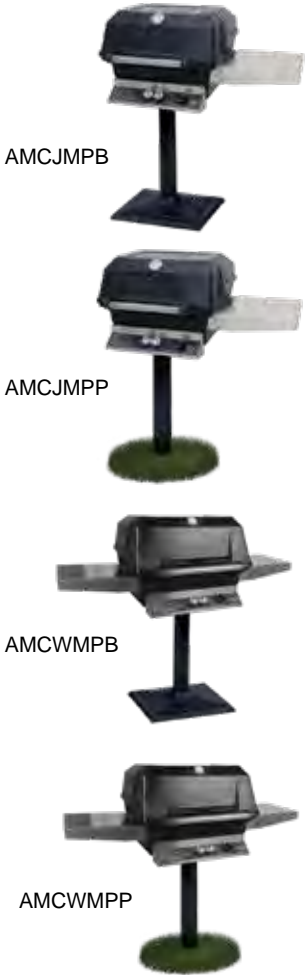

SOME BRANDS ARE ONLY AVAILABLE IN SELECTED AREAS, SEE PAGE 6 OR CONTACT YOUR REGIONAL SALES MANAGER FOR MORE INFO.
Pricing, model numbers and availability are subject to change without notice.