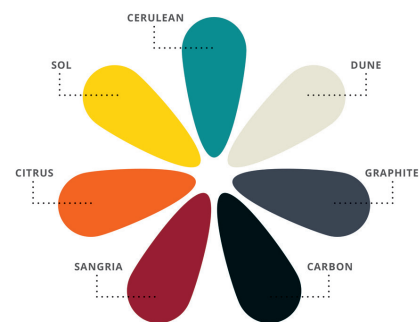

Available Mahana Enclosure Colors

SOME BRANDS ARE ONLY AVAILABLE IN SELECTED AREAS, SEE PAGE 6 OR CONTACT YOUR REGIONAL SALES MANAGER FOR MORE INFO.

Pricing, model numbers and availability are subject to change without notice.