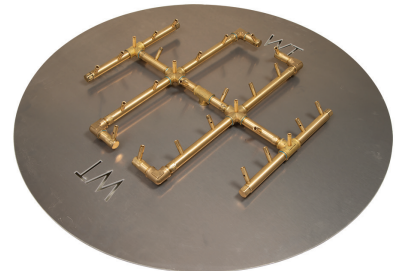

Includes:

- Crossfire™ Brass Burner
- Circular Aluminum Plate
- 24V Electronic Ignition Kit
- Flex Line
- Key Valve & Keys

CFB290NGALPL36CFK2-P24V	36" Plate, 290,000 Btu, 21.5" x 21.5" Burner Kit - NG	\$3,895.00
CFB290LPALPL36CFK2-P24V	36" Plate, 290,000 Btu, 21.5" x 21.5" Burner Kit - LP	\$3,895.00
CFB240NGALPL30CFK1-P24V	30" Plate, 240,000 Btu, 21.5" x 19.5" Burner Kit - NG	\$3,388.00
CFB240LPALPL30CFK1-P24V	30" Plate, 240,000 Btu, 21.5" x 19.5" Burner Kit - LP	\$3,388.00
CFB180NGALPL30CFK1-P24V ❖	30" Plate, 180,000 Btu, 17" x 15" Burner Kit - NG	\$3,270.00
CFB180LPALPL30CFK1-P24V ❖	30" Plate, 180,000 Btu, 17" x 15" Burner Kit - LP	\$3,270.00

CFB290
36" Plate, 290,000 Btu, 21.5" x 21.5"
Burner Kit

Model No.	Description	List Price
Original Crossfire™ Brass Burner Kits - Push Button Ignition System		

Includes:

- Crossfire™ Brass Burner
- Circular Aluminum Plate
- Flex Line
- Key Valve & Keys
- Push Button Ignition