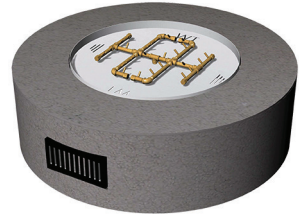

WARMING TRENDS®

Model No.	Description	List Price
Ready to Finish Fire Pits Kits		
Includes:		
• Crossfire™ Brass Burner • Aluminum Frame with Concrete Board Attached • Aluminum Pan • Vent Kit, Flex Line Kit, Key Valve Extension		
FC60NG	60"W x 18"H Round Fire Pit, NG - Ready to Finish	$4,155.00
FC60LP	60"W x 18"H Round Fire Pit, LP - Ready to Finish	$4,155.00
FC54NG	54"W x 18"H Round Fire Pit, NG - Ready to Finish	$3,513.00
FC54LP	54"W x 18"H Round Fire Pit, LP - Ready to Finish	$3,513.00

FC60 w/Vent Round Fire Pit

Note: Many sizes available in Circle, Octagon, Square and Rectangle configuration.

Media and Accessories

Fireglass - 3/4", Priced Per Pound

CSAMBER9 ❖	Dark Amber Fireglass	$7.00
CSAMBER4 ❖	Light Amber Fireglass	$7.00
BURNTORANGE ❖	Burnt Orange Fireglass	$7.00
CARED ❖	Red Fireglass	$7.00
MNPURPLE4 ❖	Purple Fireglass	$7.00
PLUM7 ❖	Plum Fireglass	$7.00
COBLUE5	Dark Blue Fireglass	$7.00
COBLUE3 ❖	Light Blue Fireglass	$7.00
CRGREEN6 ❖	Dark Green Fireglass	$7.00
CRGREEN4 ❖	Light Green Fireglass	$7.00
AQUA2 ❖	Aqua Fireglass	$7.00
GRAY5 ❖	Gray Fireglass	$7.00
BLACK	Black Fireglass	$7.00
CLEAR ❖	Clear Fireglass	$7.00