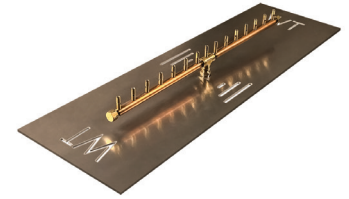

Model No.	Description	List Price
Linear and Tree Style Crossfire™ Brass Burner Kits - Match-Lit Systems		

Includes:

- Crossfire™ Brass Burner
- Aluminum Plate
- Flex Line
- Key Valve & Keys

CFBL190NGALPL448FK1	44" x 8" Plate and 38", 190,000 Btu Linear Burner - NG	$999.00
CFBL190LPALPL448FK1	44" x 8" Plate and 38", 190,000 Btu Linear Burner - LP	$999.00
CFBL150NGALPL388FK1	38" x 8" Plate and 30", 150,000 Btu Linear Burner - NG	$894.00
CFBL150LPALPL388FK1	38" x 8" Plate and 30", 150,000 Btu Linear Burner - LP	$894.00
CFBT230NGALPL3611FK1	36" x 11" Plate and 30", 230,000 Btu Tree Style Burner - NG	$1,391.00
CFBT230LPALPL3611FK1	36" x 11" Plate and 30", 230,000 Btu Tree Style Burner - LP	$1,391.00
CFBT170NGALPL2811FK1	28" x 11" Plate and 22", 170,000 Btu Tree Style Burner - NG	$1,167.00
CFBT170LPALPL2811FK1	28" x 11" Plate and 22", 170,000 Btu Tree Style Burner - LP	$1,167.00

CFBL150
Linear Brass Burner Kit