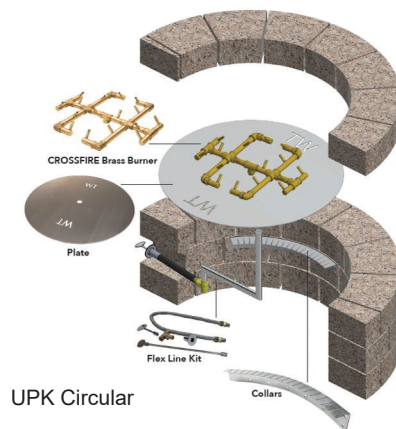

SOME BRANDS ARE ONLY AVAILABLE IN SELECTED AREAS, SEE PAGE 6 OR CONTACT YOUR REGIONAL SALES MANAGER FOR MORE INFO.
Pricing, model numbers and availability are subject to change without notice.

❖ - Non-Stock, Special Order - NO RETURNS or CANCELLATIONS