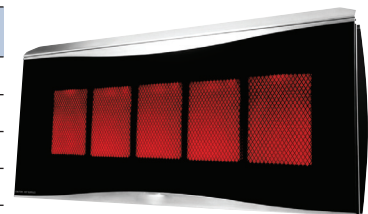

PLA500-LP

Optional Accessories		
BH3030001-1	Universal Low Clearance SS Heat Deflector to fit 3 Burner Models	$235.00
BH3030002-1	Universal Low Clearance SS Heat Deflector to fit 5 Burner Models	$273.00
BH3030007	Universal Ceiling Mount Pole 33.31" to fit either Style (can be cut)	$290.00
BH3030008	Universal Ceiling Mounting Pole 41.18" to fit either style (can be cut)	$290.00

SOME BRANDS ARE ONLY AVAILABLE IN SELECTED AREAS, SEE PAGE 6 OR CONTACT YOUR REGIONAL SALES MANAGER FOR MORE INFO.

Pricing, model numbers and availability are subject to change without notice.

❖ - Non-Stock, Special Order - NO RETURNS or CANCELLATIONS