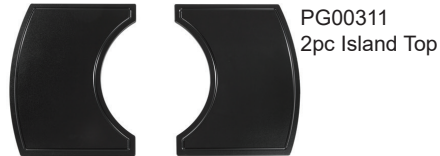

Oval XL Optional Accessories		
PG00334	Cast Iron Firebox Divider (1 pc)	$79.00
PG00360	Half Moon Cast Iron Griddle, One Side is Grooved - One Side Smooth (1 pc)	$84.00
PG00361	Half Moon Cast Iron Searing Grate (1 pc)	$79.00
PG00332	Stainless Steel Extended Cooking Rack (1 pc)	$64.00
PG00333	Stainless Steel Heat Deflector Rack / Drip Pan Rack (2 pc)	$99.00
PG00324	Ceramic Heat Deflector Plate (2 pc), Roaster Drip Pan Racks required	$104.00
PG00341	Premium Primo Rib Rack, Smokes NINE full racks of Ribs, Combined with the Jr Deluxe Rib Rack in the Oval XL, a Grillers can Smoke FOURTEEN Full Racks of Ribs at One Time (1 pc)	$78.00
PGXLDP	Stainless Steel Half Oval Drip Pan (1 pc)	$99.00

Grill Covers

PG00410	Grill Cover - Oval XL Cypress Table (600)	$179.00
PG00414	Grill Cover - Oval XL in HD Cart & SS Side Tables (368/369)	$139.00
PG00416	Grill Cover - Oval for All Built-In Applications	$94.00
PG00417	Grill Cover - Oval XL in HD Cart & One-Piece Island Top (368/328) & Two-Piece Island Top (368/311)	$139.00
PG00422	Grill Cover - Oval XL in Counter Top Table (612)	$184.00

Note: See pages 54-55 for additional optional accessories

SOME BRANDS ARE ONLY AVAILABLE IN SELECTED AREAS, SEE PAGE 6 OR CONTACT YOUR REGIONAL SALES MANAGER FOR MORE INFO.

Pricing, model numbers and availability are subject to change without notice.