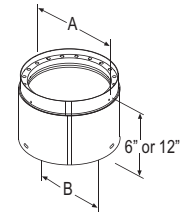

## DVL Double-Wall Adjustable Black Pipe

Use to add length to DVL pipe. 6" pipe adds 2" - 5" of length, 12" pipe adds 2" - 11" of length, when used with rigid sections of pipe.

SIZE	6"	List Price	7"	List Price	8"	List Price
A	7"		8"		9"	
B	6"		7"		8"	
6" STOCK #	6DVL-6ADJ	\$102.59	7DVL-6ADJ ❖	\$155.90	8DVL-6ADJ ❖	\$146.34
12" STOCK #	6DVL-12ADJ	\$125.30	7DVL-12ADJ ❖	\$145.26	8DVL-12ADJ ❖	\$176.58