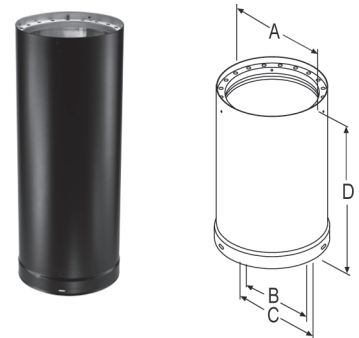

## DVL – Close Clearance Connector, Double-Wall Stovepipe

**Applications:** Double-wall interior stovepipe for connecting wood stoves to manufactured chimney.

**Clearances:** 6" clearance to walls. 8" clearance to ceilings, including cathedral ceilings.

## Chimney Adaptor w/ Trim

Use to connect from double-wall DVL and/or single-wall DuraBlack to DuraTech, Duraplus, DuraLiner for a through the wall or ceiling support installation.

SIZE	6"	List Price	7"	List Price	8"	List Price
A	7 1/8"		8 1/8"		9 1/8"	
B	6 1/4"		7 1/4"		8 1/4"	
C	9"		11"		11"	
STOCK #	6DVL-ADT	\$105.87	7DVL-ADT ❖	\$266.16	8DVL-ADT ❖	\$120.77

## DVL Double-Wall Black Pipe

SIZE	6"	List Price	7"	List Price	8"	List Price
A	7"		8"		9"	
B	6"		7"		8"	
C	7 1/8"		8 1/8"		9 1/8"	
D	6", 12", 18", 24", & 48"					
6" LENGTH	6DVL-06	\$94.39	7DVL-06 ❖	\$210.71	8DVL-06 ❖	\$133.72
12" LENGTH	6DVL-12	\$100.90	7DVL-12 ❖	\$134.14	8DVL-12 ❖	\$152.35
18" LENGTH	6DVL-18	\$119.95	7DVL-18 ❖	\$208.52	8DVL-18 ❖	\$197.16
24" LENGTH	6DVL-24	\$166.17	7DVL-24 ❖	\$211.51	8DVL-24 ❖	\$212.73
48" LENGTH	6DVL-48	\$255.48	7DVL-48 ❖	\$298.87	8DVL-48 ❖	\$344.39