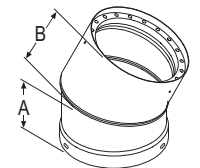

## DVL Double-Wall Adjustable Black Pipe

Use to add length to DVL pipe. 6" pipe adds 2" - 5" of length, 12" pipe adds 2" - 11" of length, when used with rigid sections of pipe.

SIZE	6"	List Price	7"	List Price	8"	List Price
A	7"		8"		9"	
B	6"		7"		8"	
6" STOCK #	6DVL-6ADJ	\$102.59	7DVL-6ADJ ❖	\$155.90	8DVL-6ADJ ❖	\$146.34
12" STOCK #	6DVL-12ADJ	\$125.30	7DVL-12ADJ ❖	\$145.26	8DVL-12ADJ ❖	\$176.58

## DVL Telescoping Length

Use for a two piece installation from stove to ceiling support box or finishing collar.

SIZE	6"	List Price	7"	List Price	8"	List Price
A	7"		8"		9"	
B	6"		7"		8"	
C	7 1/8"		8 1/8"		9 1/8"	
29"-48"	6DVL-46TA	\$302.73	7DVL-46TA ❖	\$323.21	8DVL-46TA ❖	\$397.71
40"-68"	6DVL-68TA	\$401.66	7DVL-68TA ❖	\$429.10	8DVL-68TA ❖	\$479.14

## DVL Double-Wall Black 45° Elbow

Offsets obstructions as needed. Elbows angles are adjustable.

SIZE	6"	List Price	7"	List Price	8"	List Price
A	3 1/2"		4 1/2"		5 1/2"	
B	4 1/4"		5 3/8"		5 3/8"	
STOCK #	6DVL-E45	\$131.56	7DVL-E45 ❖	\$162.37	8DVL-E45 ❖	\$187.00

## DVL Double-Wall Black 90° Elbow

SIZE	6"	List Price	7"	List Price	8"	List Price
A	6"		7"		7 1/2"	
B	5 3/4"		6 3/4"		7 1/4"	
STOCK #	6DVL-E90	\$197.11	7DVL-E90 ❖	\$240.49	8DVL-E90 ❖	\$267.07