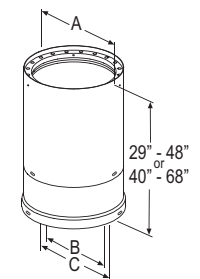

## DVL Double-Wall Adjustable Black Pipe

Use to add length to DVL pipe. 6" pipe adds 2" - 5" of length, 12" pipe adds 2" - 11" of length, when used with rigid sections of pipe.

SIZE	6"	List Price	7"	List Price	8"	List Price
A	7"		8"		9"	
B	6"		7"		8"	
6" STOCK #	6DVL-6ADJ	\$102.59	7DVL-6ADJ ❖	\$155.90	8DVL-6ADJ ❖	\$146.34
12" STOCK #	6DVL-12ADJ	\$125.30	7DVL-12ADJ ❖	\$145.26	8DVL-12ADJ ❖	\$176.58

## DVL Telescoping Length

Use for a two piece installation from stove to ceiling support box or finishing collar.

SIZE	6"	List Price	7"	List Price	8"	List Price
A	7"		8"		9"	
B	6"		7"		8"	
C	7 1/8"		8 1/8"		9 1/8"	
29"-48"	6DVL-46TA	\$302.73	7DVL-46TA ❖	\$323.21	8DVL-46TA ❖	\$397.71
40"-68"	6DVL-68TA	\$401.66	7DVL-68TA ❖	\$429.10	8DVL-68TA ❖	\$479.14

## DVL Double-Wall Black 45° Elbow

Offsets obstructions as needed. Elbows angles are adjustable.

SIZE	6"	List Price	7"	List Price	8"	List Price
A	3 1/2"		4 1/2"		5 1/2"	
B	4 1/4"		5 3/8"		5 3/8"	
STOCK #	6DVL-E45	\$131.56	7DVL-E45 ❖	\$162.37	8DVL-E45 ❖	\$187.00