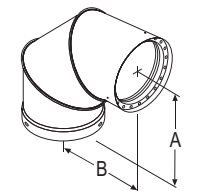

## DVL Telescoping Length

Use for a two piece installation from stove to ceiling support box or finishing collar.

SIZE	6"	List Price	7"	List Price	8"	List Price
A	7"		8"		9"	
B	6"		7"		8"	
C	7 1/8"		8 1/8"		9 1/8"	
29"-48"	6DVL-46TA	\$302.73	7DVL-46TA ❖	\$323.21	8DVL-46TA ❖	\$397.71
40"-68"	6DVL-68TA	\$401.66	7DVL-68TA ❖	\$429.10	8DVL-68TA ❖	\$479.14

## DVL Double-Wall Black 45° Elbow

Offsets obstructions as needed. Elbows angles are adjustable.

SIZE	6"	List Price	7"	List Price	8"	List Price
A	3 1/2"		4 1/2"		5 1/2"	
B	4 1/4"		5 3/8"		5 3/8"	
STOCK #	6DVL-E45	\$131.56	7DVL-E45 ❖	\$162.37	8DVL-E45 ❖	\$187.00

## DVL Double-Wall Black 90° Elbow

SIZE	6"	List Price	7"	List Price	8"	List Price
A	6"		7"		7 1/2"	
B	5 3/4"		6 3/4"		7 1/4"	
STOCK #	6DVL-E90	\$197.11	7DVL-E90 ❖	\$240.49	8DVL-E90 ❖	\$267.07