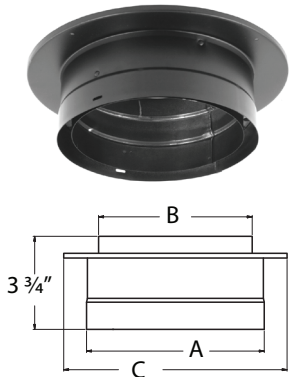

Chimney Adaptor w/ Trim

Use to connect from double-wall DVL and/or single-wall DuraBlack to DuraTech, Duraplus, DuraLiner for a through the wall or ceiling support installation.

SIZE	6"	List Price	7"	List Price	8"	List Price
A	7 1/8"		8 1/8"		9 1/8"	
B	6 1/4"		7 1/4"		8 1/4"	
C	9"		11"		11"	
STOCK #	6DVL-ADT	$105.87	7DVL-ADT ❖	$266.16	8DVL-ADT ❖	$120.77