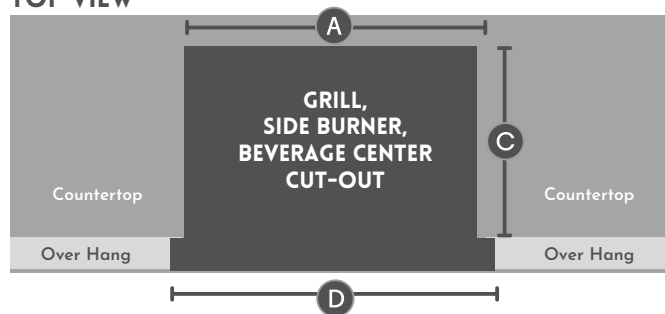

CUT-OUT SPECIFICATIONS

		A	B	C	D
BUILT-IN GRILLS	Description	Width	Height	Depth	Countertop Overhang Width
NOVO/HONE42	42" NOVO/HONE Grill	40-3/4"	10-1/4"	21-5/8"	42"
NOVO/HONE36	36" NOVO/HONE Grill	34-3/4"	10-1/4"	21-5/8"	36"
NOVO/HONE30	30" NOVO/HONE Grill	28-3/4"	10-1/4"	21-5/8"	30"
ALTA40	40" ALTA Grill	37-3/4"	8-1/2"	20-3/4"	39-5/8"
ALTA32	32" ALTA Grill	30-5/8"	8-1/2"	20-3/4"	32-1/2"

		Width	Height	Depth	Countertop Overhang Width
SIDE BURNERS	Description	Width	Height	Depth	Countertop Overhang Width
NOVOPB	NOVO/HONE Power Burner	21"	10-1/4"	22-3/4"	24"
NOVODLSB	NOVO/HONE Dbl Side Burner	13-1/4"	10-1/4"	23-1/4"	13-7/8"
ALTAPB	ALTA Power Burner	13-3/4"	8"	19"	15-7/8"
ALTADLSB	ALTA Double Side Burner	10-3/4"	8"	20-3/4"	12-5/8"

		Width	Height	Depth
WARMING DRAWER	Description	Width	Height	Depth
NOVO36WD	36" Warming Drawer	34-3/8"	10"	21"

		Width	Height	Depth
REFRIGERATION	Description	Width	Height	Depth
NOVO24DLXREF	24" Deluxe Refrigerator	25"	34-1/2"	24"
NOVO242DREF	24" 2-Drawer Refrigerator	25"	34-1/2"	24"
NOVO15GLASSREF	15" Glass Door Refrigerator	16-1/8"	34-3/4"	23-3/4"
NOVO15IM	15" Ice Machine	15"	33-1/2"	24"
NOVODBLKEG	24" Double Tap Kegerator	25"	34-1/2"	24"
NOVOSNGKEG	24" Single Tap Kegerator	25"	34-1/2"	24"
NOVO15WINE1	15" Wine Cooler	16-1/8"	34-3/4"	23-3/4"
NOVO24TRIM	24" Refrigerator Trim	25"	34-1/2"	
NOVO15TRIM	15" Refrigerator Trim	16-1/8"	34-3/4"	
NOVOIMTRIM	15" Ice Machine Trim	16-1/8"	33-3/4"