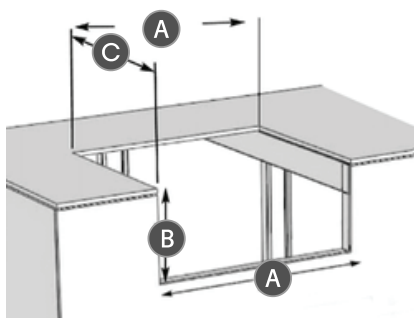

Width	Height	Depth
INSULATING LINERS	Description	Width	Height	Depth
NOVO42IL	NOVO/HONE 42" Grill Liner	43"	11-1/2"	24-1/2"
NOVO36IL	NOVO/HONE 36" Grill Liner	37"	11-1/2"	24-1/2"
NOVO30IL	NOVO/HONE 30" Grill Liner	31"	11-1/2"	24-1/2"
ALTA40IL	ALTA 40" Grill Liner	40-3/8"	9-3/4"	22"
ALTA32IL	ALTA 32" Grill Liner	33"	9-3/4"	22"
NOVOPBIL	NOVO/HONE Pwr Brnr Liner	24-3/8"	11-3/8"	24-3/8"
NOVODLSBIL	NOVO/HONE Side Burner Liner	15-5/8"	11-1/2"	24-1/4"
ALTAPBIL	ALTA Power Burner Liner	16-1/4"	9-5/8"	20-1/4"
ALTADLSBIL	ALTA Side Burner Liner	13-1/4"	9-5/8"	22"