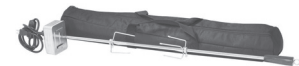

NOVO18GP

Grill Upgrades

NOVOIRB	NOVO/HONE Drop-in Infrared Sear Burner	\$340.00
ALTAIRB	ALTA Drop-in Infrared Sear Burner	\$215.00
NOVORB	NOVO/HONE Red Brass Burner	\$595.00
NOVO031	Ceramic Briquette Tray for NOVO/HONE 36" Grills (takes 3)	\$225.00
NOVO032	Ceramic Briquette Tray for NOVO/HONE 30" and 42" Grills (30" takes 2, 42" takes 3)	\$260.00
ALTATRAYBRIQ	Ceramic Briquettes for ALTA grills (32" takes 4, 40" takes 5)	\$105.00
NOVO027	Heavy-Duty Square Grates for NOVO/HONE 36" Grills (takes 3)	\$225.00
NOVO029	Heavy-Duty Square Grates for NOVO/HONE 30" and 42" Grills (30" takes 2, 42" takes 1 plus 2 of NOVO028)	\$260.00
NOVO028	Heavy-Duty Square Grates for NOVO/HONE 42" Grills (takes 2 plus 1 of NOVO029)	\$260.00
HONESPRINGKIT	Hood Spring Assist Kit for HONE grills	\$74.00
ALTA103	ALTA Cast Stainless Steel Burner	\$ 103.00