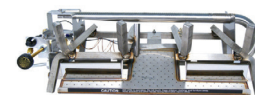

Model No.	Description	List Price
G10-24/30-SSN	24" SS Vent Free Burner, Manual, 37,000 Btu's - NG	\$1,574.00
G10-24/30-15-SSN	24" SS Vent Free Burner with Variable Remote, 37,000 Btu's - NG	\$2,033.00
G10-24/30-15-SSP	24" SS Vent Free Burner with Variable Remote, 37,000 Btu's - LP	\$2,033.00
G10-24/30-01V-SSN	24" SS Vent Free Burner with Electronic Remote, 37,000 Btu's - NG	\$2,407.00
G10-24/30-01V-SSP	24" SS Vent Free Burner with Electronic Remote, 37,000 Btu's - LP	\$2,407.00