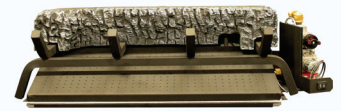

Elite Radiant Burner

Features:

- Available in Radco or UL Certified
- Ship as NG, must order conversion kit for LP
- 5/8" Grate
- Embers, Lava Rock, Flex Line and Fittings
- Not ANSI Certified

Minimum Fireplace Size Match Light				
	Front Width	Rear Width	Depth	Height
2124	26"	22"	16"	20"
30	32"	26"	16"	20"

Minimum Fireplace Size Manual Safety Pilot and Millivolt				
	Front Width	Rear Width	Depth	Height
2124	30"	26"	16"	20"
30	36"	30"	16"	20"