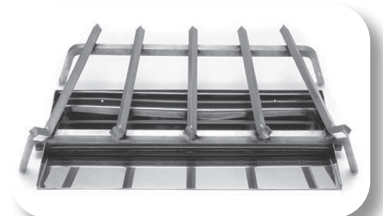

Outdoor Gas Log Set

These premium outdoor fireplace gas log sets bring luxury to any outdoor living space and extends your outdoor patio season. These gas log sets combine the coziness and warmth of a campfire with the convenience and ease of gas logs. All of our gas logs are made in America, are molded from real logs and are hand-painted for an authentic, natural look. Our burners and grates are made of weather-resistant, stainless steel making the log sets suitable for year-round outdoor use. These premium outdoor gas log sets enhance the beauty of your patio, deck or garden area.

Model No.	Description	List Price
HM2SS Outdoor Burners and Log Sets		
HM2SS24NG	24" Stainless Steel HM2SS Outdoor Burner, Match Light w/ Safety Pilot Kit, 34,500 btu - NG	$1,109.00
HM2SS24LP	24" Stainless Steel HM2SS Outdoor Burner, Match Light w/ Safety Pilot Kit, 45,000 btu - LP	$1,109.00
CFO24	24" Cape Fear Oak Log Set, use with HM2SS24 Burner	$259.00