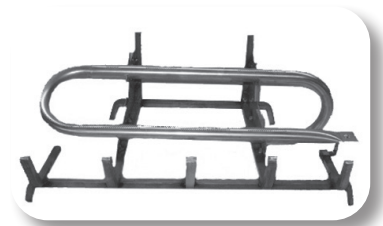

Outdoor Gas Log Set

These premium outdoor fireplace gas log sets bring luxury to any outdoor living space and extends your outdoor patio season. These gas log sets combine the coziness and warmth of a campfire with the convenience and ease of gas logs. All of our gas logs are made in America, are molded from real logs and are hand-painted for an authentic, natural look. Our burners and grates are made of weather-resistant, stainless steel making the log sets suitable for year-round outdoor use. These premium outdoor gas log sets enhance the beauty of your patio, deck or garden area.

Model No.	Description	List Price
HM2SS Outdoor Burners and Log Sets		
HM2SS24NG	24" Stainless Steel HM2SS Outdoor Burner, Match Light w/ Safety Pilot Kit, 34,500 btu - NG	\$1,109.00
HM2SS24LP	24" Stainless Steel HM2SS Outdoor Burner, Match Light w/ Safety Pilot Kit, 45,000 btu - LP	\$1,109.00
CFO24	24" Cape Fear Oak Log Set, use with HM2SS24 Burner	\$259.00