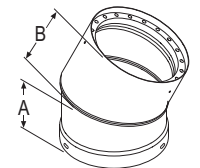

DVL Telescoping Length

Use for a two piece installation from stove to ceiling support box or finishing collar.

SIZE	6"	List Price	7"	List Price	8"	List Price
A	7"		8"		9"	
B	6"		7"		8"	
C	7 1/8"		8 1/8"		9 1/8"	
29"-48"	6DVL-46TA	\$317.86	7DVL-46TA ❖	\$339.37	8DVL-46TA ❖	\$417.60
40"-68"	6DVL-68TA	\$421.74	7DVL-68TA ❖	\$450.56	8DVL-68TA ❖	\$503.10

DVL Double-Wall Black 45° Elbow

Offsets obstructions as needed. Elbows angles are adjustable.

SIZE	6"	List Price	7"	List Price	8"	List Price
A	3 1/2"		4 1/2"		5 1/2"	
B	4 1/4"		5 3/8"		5 3/8"	
STOCK #	6DVL-E45	\$138.14	7DVL-E45 ❖	\$170.48	8DVL-E45 ❖	\$196.35

DVL Double-Wall Black 90° Elbow

SIZE	6"	List Price	7"	List Price	8"	List Price
A	6"		7"		7 1/2"	
B	5 3/4"		6 3/4"		7 1/4"	
STOCK #	6DVL-E90	\$206.96	7DVL-E90 ❖	\$252.51	8DVL-E90 ❖	\$280.42

DVL In increaser