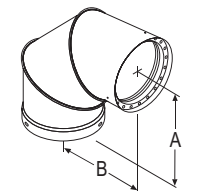

DVL Telescoping Length

Use for a two piece installation from stove to ceiling support box or finishing collar.

SIZE	6"	List Price	7"	List Price	8"	List Price
A	7"		8"		9"	
B	6"		7"		8"	
C	7 1/8"		8 1/8"		9 1/8"	
29"-48"	6DVL-46TA	\$317.86	7DVL-46TA ❖	\$339.37	8DVL-46TA ❖	\$417.60
40"-68"	6DVL-68TA	\$421.74	7DVL-68TA ❖	\$450.56	8DVL-68TA ❖	\$503.10

DVL Double-Wall Black 45° Elbow

Offsets obstructions as needed. Elbows angles are adjustable.

SIZE	6"	List Price	7"	List Price	8"	List Price
A	3 1/2"		4 1/2"		5 1/2"	
B	4 1/4"		5 3/8"		5 3/8"	
STOCK #	6DVL-E45	\$138.14	7DVL-E45 ❖	\$170.48	8DVL-E45 ❖	\$196.35

DVL Double-Wall Black 90° Elbow

SIZE	6"	List Price	7"	List Price	8"	List Price
A	6"		7"		7 1/2"	
B	5 3/4"		6 3/4"		7 1/4"	
STOCK #	6DVL-E90	\$206.96	7DVL-E90 ❖	\$252.51	8DVL-E90 ❖	\$280.42

DVL In increaser