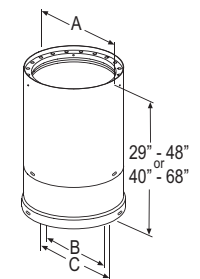

❖ - Non Stock Special Order - NO RETURNS or CANCELLATIONS

RMI Ph: 800-628-5044

raymurray.com

Venting Components – DVL

DVL Double-Wall Adjustable Black Pipe

Use to add length to DVL pipe. 6" pipe adds 2" - 5" of length, 12" pipe adds 2" - 11" of length, when used with rigid sections of pipe.

SIZE	6"	List Price	7"	List Price	8"	List Price
A	7"		8"		9"	
B	6"		7"		8"	
6" STOCK #	6DVL-6ADJ	\$107.72	7DVL-6ADJ ❖	\$163.70	8DVL-6ADJ ❖	\$153.66
12" STOCK #	6DVL-12ADJ	\$131.56	7DVL-12ADJ ❖	\$152.53	8DVL-12ADJ ❖	\$185.41

DVL Telescoping Length

Use for a two piece installation from stove to ceiling support box or finishing collar.

SIZE	6"	List Price	7"	List Price	8"	List Price
A	7"		8"		9"	
B	6"		7"		8"	
C	7 1/8"		8 1/8"		9 1/8"	
29"-48"	6DVL-46TA	\$317.86	7DVL-46TA ❖	\$339.37	8DVL-46TA ❖	\$417.60
40"-68"	6DVL-68TA	\$421.74	7DVL-68TA ❖	\$450.56	8DVL-68TA ❖	\$503.10