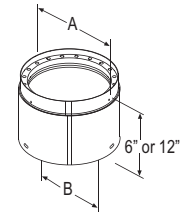

❖ - Non Stock Special Order - NO RETURNS or CANCELLATIONS

RMI Ph: 800-628-5044

raymurray.com

Venting Components – DVL

DVL Double-Wall Adjustable Black Pipe

Use to add length to DVL pipe. 6" pipe adds 2" - 5" of length, 12" pipe adds 2" - 11" of length, when used with rigid sections of pipe.

DVL Telescoping Length

Use for a two piece installation from stove to ceiling support box or finishing collar.

SIZE	6"	List Price	7"	List Price	8"	List Price
A	7"		8"		9"	
B	6"		7"		8"	
C	7 1/8"		8 1/8"		9 1/8"	
29"-48"	6DVL-46TA	\$317.86	7DVL-46TA ❖	\$339.37	8DVL-46TA ❖	\$417.60
40"-68"	6DVL-68TA	\$421.74	7DVL-68TA ❖	\$450.56	8DVL-68TA ❖	\$503.10