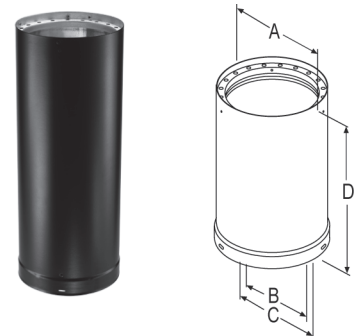

DVL – Close Clearance Connector, Double-Wall Stovepipe

Applications: Double-wall interior stovepipe for connecting wood stoves to manufactured chimney.

Clearances: 6" clearance to walls. 8" clearance to ceilings, including cathedral ceilings.

Chimney Adapter w/ Trim

Use to connect from double-wall DVL and/or single-wall DuraBlack to DuraTech, Duraplus, DuraLiner for a through the wall or ceiling support installation.

SIZE	6"	List Price	7"	List Price	8"	List Price
A	7 1/8"		8 1/8"		9 1/8"	
B	6 1/4"		7 1/4"		8 1/4"	
C	9"		11"		11"	
STOCK #	6DVL-ADT	\$111.16	7DVL-ADT ❖	\$279.46	8DVL-ADT ❖	\$126.81

DVL Double-Wall Black Pipe

SIZE	6"	List Price	7"	List Price	8"	List Price
A	7"		8"		9"	
B	6"		7"		8"	
C	7 1/8"		8 1/8"		9 1/8"	
D	6", 12", 18", 24", & 48"					
6" LENGTH	6DVL-06	\$99.11	7DVL-06 ❖	\$221.24	8DVL-06 ❖	\$140.41
12" LENGTH	6DVL-12	\$105.95	7DVL-12 ❖	\$140.85	8DVL-12 ❖	\$159.97
18" LENGTH	6DVL-18	\$125.95	7DVL-18 ❖	\$218.95	8DVL-18 ❖	\$207.01
24" LENGTH	6DVL-24	\$174.47	7DVL-24 ❖	\$222.09	8DVL-24 ❖	\$223.37
48" LENGTH	6DVL-48	\$268.25	7DVL-48 ❖	\$313.81	8DVL-48 ❖	\$361.61