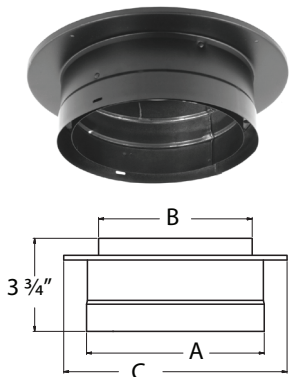

DVL – Close Clearance Connector, Double-Wall Stovepipe

Applications: Double-wall interior stovepipe for connecting wood stoves to manufactured chimney.

Clearances: 6" clearance to walls. 8" clearance to ceilings, including cathedral ceilings.

DVL/DuraBlack Chimney Adapter w/ Trim

Use to connect from double-wall DVL to DuraTech, Duraplus, DuraTech Premium and DuraLiner for a through the wall or ceiling support installation.

SIZE	6"	List Price	7"	List Price	8"	List Price
A	6"		7"		8"	
B	6 1/8"		7 1/8"		8 1/8"	
STOCK #	6DVL-ADC	\$60.65	7DVL-ADC ❖	\$145.56	8DVL-ADC ❖	\$73.95

Chimney Adapter w/ Trim

Use to connect from double-wall DVL and/or single-wall DuraBlack to DuraTech, Duraplus, DuraLiner for a through the wall or ceiling support installation.

SIZE	6"	List Price	7"	List Price	8"	List Price
A	7 1/8"		8 1/8"		9 1/8"	
B	6 1/4"		7 1/4"		8 1/4"	
C	9"		11"		11"	
STOCK #	6DVL-ADT	\$111.16	7DVL-ADT ❖	\$279.46	8DVL-ADT ❖	\$126.81