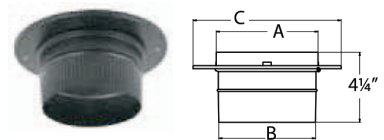

Use for a two-piece connection. Connects directly from stove to ceiling support box or finishing collar.

SIZE	6"	List Price
A	44"	
B	35"	
C	9"	
D	68"	
E	33"	
STOCK #	6DBK-TL	\$182.18

Snap-Lock Adapter w/ Trim

Connects into the ceiling support box or finishing collar and extends down to fit stovepipe for a drip free connection.

SIZE	6"	7"	8"
A	6 1/4"	7 1/4"	8 1/4"
B	5 7/8"	6 7/8"	7 7/8"
C	9"	11"	11"
STOCK #	6DBK-ADSL	7DBK-ADSL ❖	8DBK-ADSL ❖
List Price	\$105.98	\$157.96	\$129.92