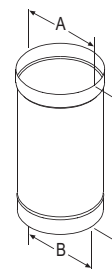

DuraBlack Single-Wall Black Pipe

SIZE	6"		7"		8"	
A	6 1/8"		7 1/8"		8 1/8"	
B	6"		7"		8"	
C	12", 24", or 48"		12", 24", or 48"		12", 24", or 48"	
12" LENGTH	6DBK-12	$46.63	7DBK-12 ❖	$53.13	8DBK-12 ❖	$48.11
24" LENGTH	6DBK-24	$52.20	7DBK-24 ❖	$67.86	8DBK-24 ❖	$60.92
48" LENGTH	6DBK-48	$87.89	7DBK-48 ❖	$98.22	8DBK-48 ❖	$99.29