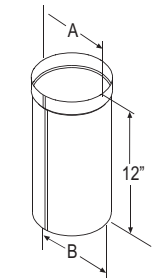

Venting Components – DuraBlack

DuraBlack 45° Elbow

Offsets obstructions as needed. Elbow angles are now adjustable.

SIZE	6"	7"	8"
A	4"	4"	4 1/2"
B	3 1/2"	3 3/8"	4 1/2"
STOCK #	6DBK-E45	7DBK-E45 ❖	8DBK-E45 ❖
List Price	\$47.00	\$93.16	\$56.19

DuraBlack 90° Elbow

SIZE	6"	7"	8"
A	6"	6 1/4"	7"
B	5 3/4"	6 3/4"	7 1/8"
STOCK #	6DBK-E90	7DBK-E90 ❖	8DBK-E90 ❖
List Price	\$59.04	\$110.62	\$77.17

DuraBlack Damper Section

Install at, or close to, the stove outlet in-line.

SIZE	6"	7"	8"
A	6 1/8"	7 1/8"	8 1/8"
B	6"	7"	8"
STOCK #	6DBK-DS	7DBK-DS ❖	8DBK-DS ❖
List Price	\$76.73	\$105.97	\$98.22

DuraBlack Oval-to-Round Adapter

SIZE	6"	7"	8"
A	6 1/8"	7 1/8"	8 1/8"
B	5 15/16"	6 15/16"	7 15/16"
STOCK #	6DBK-ADOR ❖	7DBK-ADOR ❖	8DBK-ADOR ❖
List Price	\$49.68	\$104.79	\$59.14