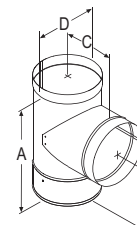

DuraBlack Tee w/ Clean-Out Cap

Use with rear exit appliance and appliances that requires a barometric damper.

SIZE	6"	7"	8"
A	10 1/2"	11 1/2"	12 1/2"
B	6 3/8"	7"	7 1/4"
C	5 3/4"	6"	7"
D	6 1/8"	7 1/8"	8 1/8"
STOCK #	6DBK-T	7DBK-T ❖	8DBK-T ❖
List Price	$137.50	$320.21	$191.57