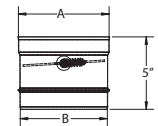

DuraBlack Damper Section

Install at, or close to, the stove outlet in-line.

SIZE	6"	7"	8"
A	6 1/8"	7 1/8"	8 1/8"
B	6"	7"	8"
STOCK #	6DBK-DS	7DBK-DS ❖	8DBK-DS ❖
List Price	$76.73	$105.97	$98.22