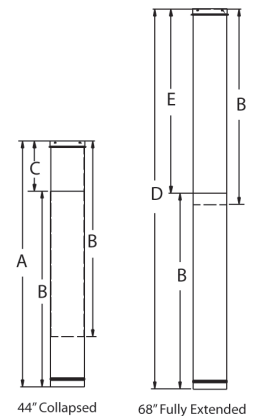

Use to adapt DuraBlack pipe to 6"-8" ceiling support box.

SIZE	6"	7"	8"
A	6 1/4"	7 1/4"	8 1/4"
B	6"	7"	8"
C	9"	11"	11"
STOCK #	6DBK-SC	7DBK-SC ❖	8DBK-SC ❖
List Price	\$69.69	\$98.97	\$84.06

DuraBlack Telescoping Length w/ Trim

Use for a two-piece connection. Connects directly from stove to ceiling support box or finishing collar.

SIZE	6"	List Price
A	44"	
B	35"	
C	9"	
D	68"	
E	33"	
STOCK #	6DBK-TL	\$182.18

Snap-Lock Adapter w/ Trim