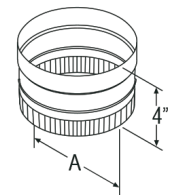

DuraBlack 90° Elbow

SIZE	6"	7"	8"
A	6"	6 1/4"	7"
B	5 3/4"	6 3/4"	7 1/8"
STOCK #	6DBK-E90	7DBK-E90 ❖	8DBK-E90 ❖
List Price	\$59.04	\$110.62	\$77.17

DuraBlack Damper Section

Install at, or close to, the stove outlet in-line.

SIZE	6"	7"	8"
A	6 1/8"	7 1/8"	8 1/8"
B	6"	7"	8"
STOCK #	6DBK-DS	7DBK-DS ❖	8DBK-DS ❖
List Price	\$76.73	\$105.97	\$98.22

DuraBlack Oval-to-Round Adapter

SIZE	6"	7"	8"
A	6 1/8"	7 1/8"	8 1/8"
B	5 15/16"	6 15/16"	7 15/16"
STOCK #	6DBK-ADOR ❖	7DBK-ADOR ❖	8DBK-ADOR ❖
List Price	\$49.68	\$104.79	\$59.14

DuraBlack Stovetop Adapter

SIZE	6"	7"	8"
A	5 15/16"	6 15/16"	7 15/16"
STOCK #	6DBK-AD	7DBK-AD ❖	8DBK-AD ❖
List Price	\$41.65	\$87.33	\$57.74

DuraBlack Trim Collar

SIZE	6"	7"	8"
A	6 1/8"	7 1/8"	8 1/8"
B	9"	10"	11"
STOCK #	6DBK-TC	7DBK-TC ❖	8DBK-TC ❖
List Price	\$27.42	\$69.86	\$43.67