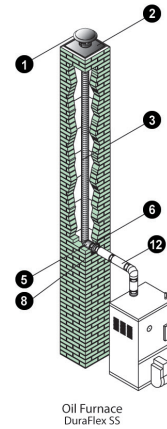

DuraFlexSS

Typical Installations

Installation Key			
1	DuraFlex SS Cap	8	DuraFlex Trim Collar
2	DuraFlex Top Plate	9	Rigid Type B Gas Vent
3	DuraFlex (SW, Pro, 304, 316) Length	10	Rigid Pellet Vent (L Vent)
4	DuraFlex SS Tee	11	Profoil Insulation, AluFoil Tape, ProMesh
5	DuraFlex Mortar Sleeve	12	DVL or DuraBlack Pipe
6	DuraFlex SS Connector	13	Pipe Collar (B Vent)
7	PelletVent Pro Appliance Adapter		

Applications

DuraFlex Pro ultra flexible relining for masonry chimney. Use w/ gas, wood pellet, oil, or wood appliances. Applications include: fireplace inserts, furnaces, boilers, and water heaters. Its extreme flexibility facilitates problem free installations where multiple offsets are needed.

DuraFlex304 flexible relining for masonry chimney. Use w/ gas, wood pellet, oil, or wood appliances. Applications include: fireplace inserts, furnaces, boilers, and water heaters. Lighter, more economical liners. Excellent when there are minimal offsets in the chimney.

SOME BRANDS ARE ONLY AVAILABLE IN SELECTED AREAS, SEE MAP ON PAGE 4 OR CONTACT YOUR REGIONAL SALES MANAGER FOR MORE INFO.

Pricing, model numbers and availability are subject to change without notice. Call for most current information.

❖ - Non Stock Special Order - NO RETURNS or CANCELLATIONS

RMI Ph: 800-628-5044

raymurray.com