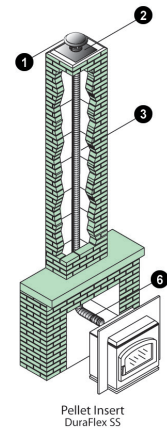

DuraFlexSS

Typical Installations

Installation Key			
1	DuraFlex SS Cap	8	DuraFlex Trim Collar
2	DuraFlex Top Plate	9	Rigid Type B Gas Vent
3	DuraFlex (SW, Pro, 304, 316) Length	10	Rigid Pellet Vent (L Vent)
4	DuraFlex SS Tee	11	Profoil Insulation, AluFoil Tape, ProMesh
5	DuraFlex Mortar Sleeve	12	DVL or DuraBlack Pipe
6	DuraFlex SS Connector	13	Pipe Collar (B Vent)
7	PelletVent Pro Appliance Adapter		

Applications

DuraFlex Pro ultra flexible relining for masonry chimney. Use w/ gas, wood pellet, oil, or wood appliances. Applications include: fireplace inserts, furnaces, boilers, and water heaters. Its extreme flexibility facilitates problem free installations where multiple offsets are needed.

DuraFlex304 flexible relining for masonry chimney. Use w/ gas, wood pellet, oil, or wood appliances. Applications include: fireplace inserts, furnaces, boilers, and water heaters. Lighter, more economical liners. Excellent when there are minimal offsets in the chimney.

SOME BRANDS ARE ONLY AVAILABLE IN SELECTED AREAS, SEE MAP ON PAGE 4 OR CONTACT YOUR REGIONAL SALES MANAGER FOR MORE INFO.

Pricing, model numbers and availability are subject to change without notice. Call for most current information.

❖ - Non Stock Special Order - NO RETURNS or CANCELLATIONS

RMI Ph: 800-628-5044

raymurray.com