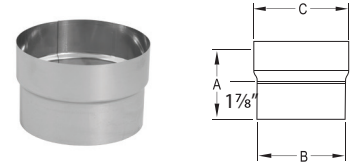

DuraFlex SS Connector

Use to connect DuraFlex SS length to an appliance, rigid length, or flex vent.

SIZE	STOCK #	A	B	C	List Price
3"	3DFS-FC ❖	4 1/8"	3"	3 1/2"	$39.71
4"	4DFS-FC ❖	4 1/8"	4"	4 1/2"	$41.38
6"	6DFS-FC	4 1/8"	6 1/2"	6"	$33.11