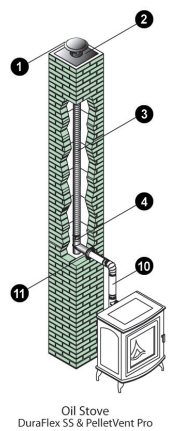

DuraFlexSS

Typical Installations

Installation Key			
1	DuraFlex SS Cap	8	DuraFlex Trim Collar
2	DuraFlex Top Plate	9	Rigid Type B Gas Vent
3	DuraFlex (SW, Pro, 304, 316) Length	10	Rigid Pellet Vent (L Vent)
4	DuraFlex SS Tee	11	Profoil Insulation, AluFoil Tape, ProMesh
5	DuraFlex Mortar Sleeve	12	DVL or DuraBlack Pipe
6	DuraFlex SS Connector	13	Pipe Collar (B Vent)
7	PelletVent Pro Appliance Adapter		

Applications

DuraFlex Pro ultra flexible relining for masonry chimney. Use w/ gas, wood pellet, oil, or wood appliances. Applications include: fireplace inserts, furnaces, boilers, and water heaters. Its extreme flexibility facilitates problem free installations where multiple offsets are needed.

DuraFlex304 flexible relining for masonry chimney. Use w/ gas, wood pellet, oil, or wood appliances. Applications include: fireplace inserts, furnaces, boilers, and water heaters. Lighter, more economical liners. Excellent when there are minimal offsets in the chimney.

SOME BRANDS ARE ONLY AVAILABLE IN SELECTED AREAS, SEE MAP ON PAGE 4 OR CONTACT YOUR REGIONAL SALES MANAGER FOR MORE INFO.

Pricing, model numbers and availability are subject to change without notice. Call for most current information.

❖ - Non Stock Special Order - NO RETURNS or CANCELLATIONS

RMI Ph: 800-628-5044

raymurray.com