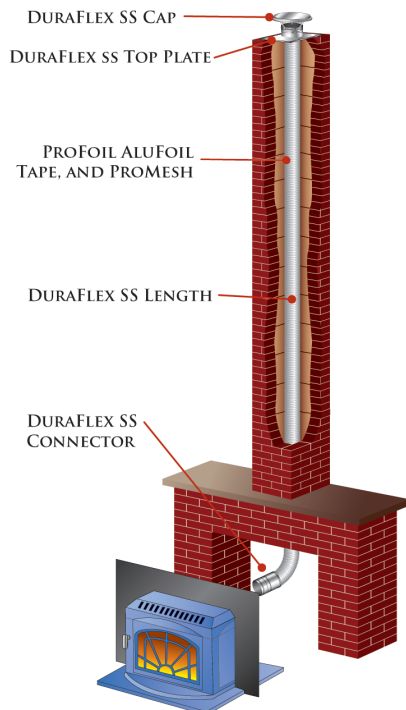

DuraFlexSS

Typical Installations

Installation Key			
1	DuraFlex SS Cap	8	DuraFlex Trim Collar
2	DuraFlex Top Plate	9	Rigid Type B Gas Vent
3	DuraFlex (SW, Pro, 304, 316) Length	10	Rigid Pellet Vent (L Vent)
4	DuraFlex SS Tee	11	Profoil Insulation, AluFoil Tape, ProMesh
5	DuraFlex Mortar Sleeve	12	DVL or DuraBlack Pipe
6	DuraFlex SS Connector	13	Pipe Collar (B Vent)
7	PelletVent Pro Appliance Adapter		

Applications

DuraFlex Pro ultra flexible relining for masonry chimney. Use w/ gas, wood pellet, oil, or wood appliances. Applications include: fireplace inserts, furnaces, boilers, and water heaters. Its extreme flexibility facilitates problem free installations where multiple offsets are needed.

DuraFlex304 flexible relining for masonry chimney. Use w/ gas, wood pellet, oil, or wood appliances. Applications include: fireplace inserts, furnaces, boilers, and water heaters. Lighter, more economical liners. Excellent when there are minimal offsets in the chimney.

SOME BRANDS ARE ONLY AVAILABLE IN SELECTED AREAS, SEE MAP ON PAGE 4 OR CONTACT YOUR REGIONAL SALES MANAGER FOR MORE INFO.

Pricing, model numbers and availability are subject to change without notice. Call for most current information.

❖ - Non Stock Special Order - NO RETURNS or CANCELLATIONS

RMI Ph: 800-628-5044

raymurray.com