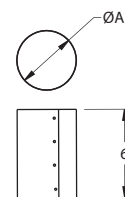

DuraFlex SS Top Plate and Storm Collar

Use to seal top of masonry chimney and support the flex.

SIZE	STOCK #	List Price
3"	3DFS-TPSC ❖	$134.72
4"	4DFS-TPSC ❖	$146.97
6"	6DFS-TPSC	$171.46

DuraFlex SS Removable Verticle Cap

Use to terminate a relining system. Attach to storm collar with fast connect band.

SIZE	STOCK #	A	List Price
3"	3DFS-VCRC ❖	8"	$67.36
4"	4DFS-VCRC ❖	8"	$73.48
6"	6DFS-VCRC	11"	$85.73

DuraFlex Mortar Sleeve

Use to protect DuraFlex when passing through a masonry wall.

SIZE	STOCK #	A	List Price
4"	4DFS-MS ❖	5"	$19.17
6"	6DFS-MS ❖	7"	$23.82