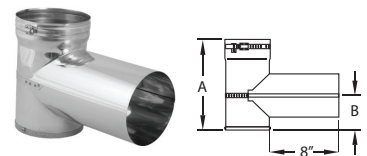

## DuraFlex SS Connector

Use to connect DuraFlex SS length to an appliance, rigid length, or flex vent.

| SIZE | STOCK #   | A      | B      | C      | List Price |
|------|-----------|--------|--------|--------|------------|
| 3"   | 3DFS-FC ❖ | 4 1/8" | 3"     | 3 1/2" | \$39.71    |
| 4"   | 4DFS-FC ❖ | 4 1/8" | 4"     | 4 1/2" | \$41.38    |
| 6"   | 6DFS-FC   | 4 1/8" | 6 1/2" | 6"     | \$33.11    |

## DuraFlex SS Tee w/ Cap

Use to attach to DuraFlex SS length w/ a fast connect band.

| SIZE | STOCK #  | A       | B      | List Price |
|------|----------|---------|--------|------------|
| 4"   | 4DFS-T ❖ | 9 1/2"  | 4 1/4" | \$154.44   |
| 6"   | 6DFS-T   | 10 1/2" | 4 3/8" | \$220.65   |