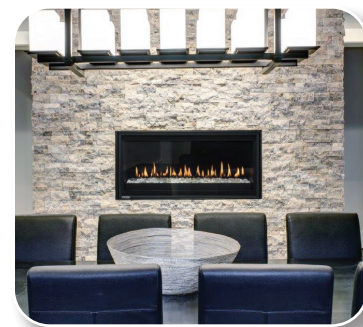

PL52

Fireplace Framing Dimensions

(see manual before framing)

Height	Width	Depth
37 1/2"	52"	24 1/2"

SOME BRANDS ARE ONLY AVAILABLE IN SELECTED AREAS, SEE MAP ON PAGE 4 OR CONTACT YOUR REGIONAL SALES MANAGER FOR MORE INFO.