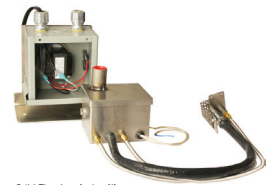

24V Electronic Ignition

*When inventory is depleted, order Match-Lit Burner, Plate and Ignition Separately.