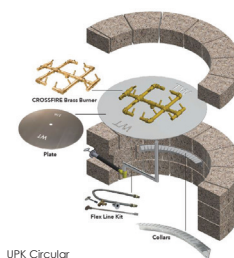

CFBL150

CFBT170

Universal Paver Kits

- Crossfire™ Brass Burner
- Aluminum Plate
- Universal Flexible Installation Collars
- Flex Line
- Key Valve Key and Key Extension

UPK240C39NG	Circular Openings 39" - 41", 240K Btu, 19.5" x 21.5" Original Brass Burner - NG	\$1,799.00
UPK240C39LP	Circular Openings 39" - 41", 240K Btu, 19.5" x 21.5" Original Brass Burner - LP	\$1,799.00
UPK180C29NG	Circular Openings 29" - 32", 180K Btu, 17" x 15" Original Brass Burner - NG	\$1,386.00
UPK180C29LP	Circular Openings 29" - 32", 180K Btu, 17" x 15" Original Brass Burner - LP	\$1,386.00
UPK160H3217NG	Rectangular Openings 17.5" x 32" to 20.5" x 35", 160K Btu, H-Style Brass Burner - NG	\$1,460.00
UPK160H3217LP	Rectangular Openings 17.5" x 32" to 20.5" x 35", 160K Btu, H-Style Brass Burner - LP	\$1,460.00

UPK Circular

Generation II Universal Paver Kits

UPKBWLP	CFB240LP, 39" Circular Aluminum Plate, 3/4" Flex Line Kit, BW Mounting Bracket, (6) Flat Mount Collars, (2) 1 3/8" x 4" Vents - For Belgard Weston	\$1,965.00
UPKBWNG	CFB240NG, 39" Circular Aluminum Plate, 3/4" Flex Line Kit, BW Mounting Bracket, (6) Flat Mount Collars, (2) 1 3/8" x 4" Vents - For Belgard Weston	\$1,965.00
UPKVLLP	CFB180LP, 29" Circular Aluminum Plate, 3/4" Flex Line Kit, VL Mounting Bracket, (5) Flat Mount Collars, (2) 9 3/4" x 3" Vents - For TECHO BLOC Valencia	\$1,522.00
UPKVLNG	CFB180NG, 29" Circular Aluminum Plate, 3/4" Flex Line Kit, VL Mounting Bracket, (5) Flat Mount Collars, (2) 9 3/4" x 3" Vents - For TECHO BLOC Valencia	\$1,522.00