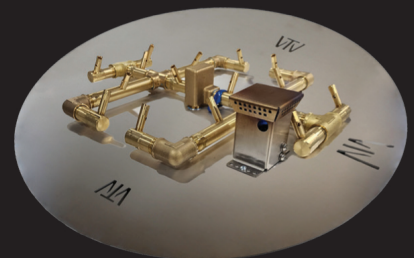

PLATE WITH IGNITION KNOCKOUTS

Visit us at Warming-Trends.com for up-to-date product information.

PATENTED
www.Warming-Trends.com/Patents