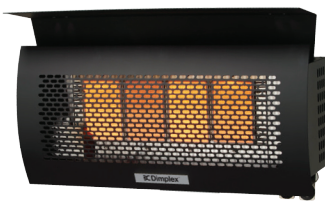

DGR32WNG

Warm your outdoor oasis without taking up patio space with the DGR wall-mounted natural gas heater. Mount from the ceiling or on the wall, whatever way works best for you. This award-winning design will keep your patio heated all season long.