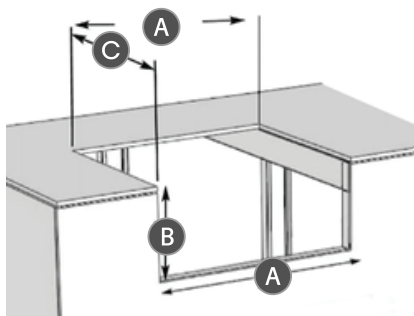

Width	Height	Depth
INSULATING LINERS	Description	Width	Height	Depth
NOVO42IL	NOVO/HONE 42" Grill Liner	43"	11-1/2"	24-1/2"
NOVO36IL	NOVO/HONE 36" Grill Liner	37"	11-1/2"	24-1/2"
NOVO30IL	NOVO/HONE 30" Grill Liner	31"	11-1/2"	24-1/2"
ALTA40IL	ALTA 40" Grill Liner	40-3/8"	9-3/4"	22"
ALTA32IL	ALTA 32" Grill Liner	33"	9-3/4"	22"
NOVOPBIL	NOVO/HONE Pwr Brnr Liner	24-3/8"	11-3/8"	24-3/8"
NOVODBSBIL	NOVO/HONE Side Burner Liner	15-5/8"	11-1/2"	24-1/4"
ALTAPBIL	ALTA Power Burner Liner	16-1/4"	9-5/8"	20-1/4"
ALTADBSBIL	ALTA Side Burner Liner	13-1/4"	9-5/8"	22"