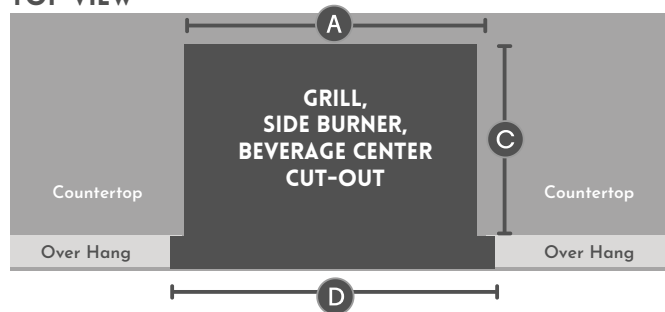

TOP VIEW

D = Notch out width of countertop overhang should be cut back to the cabinet base to allow appliance to sit flush with base.