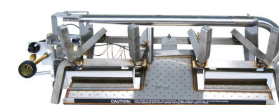

Model No.	Description	List Price
G10-24/30-SSN	24" SS Vent Free Burner, Manual, 37,000 Btu's - NG	\$1,621.00
G10-24/30-15-SSN	24" SS Vent Free Burner with Variable Remote, 37,000 Btu's - NG	\$2,094.00
G10-24/30-15-SSP	24" SS Vent Free Burner with Variable Remote, 37,000 Btu's - LP	\$2,094.00
G10-24/30-01V-SSN	24" SS Vent Free Burner with Electronic Remote, 37,000 Btu's - NG	\$2,479.00
G10-24/30-01V-SSP	24" SS Vent Free Burner with Electronic Remote, 37,000 Btu's - LP	\$2,479.00