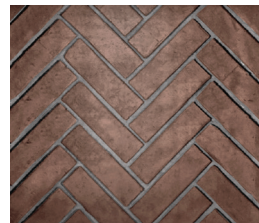

ESTATE50P3C

Pricing, model numbers and availability are subject to change without notice.

❖ - Non-Stock, Special Order - NO RETURNS or CANCELLATIONS