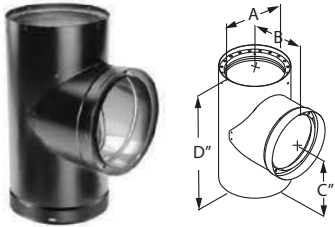

Use to increase from a smaller appliance flue outlet to larger diameter chimney or stovepipe.

SIZE	6-8"	List Price
A (ID.)	6"	
B	7 5/16"	
C	9 1/16"	
D (ID.)	8"	
E	7 3/4"	
F	4"	
STOCK #	6DVL-X8	\$176.66

DVL Adapter/Damper Section

Connects DVL pipe to the appliance flue outlet.

SIZE	6"	List Price	7"	List Price	8"	List Price
A	7"		8"		9"	
B	5 5/8"		6 1/2"		7 1/2"	
STOCK #	6DVL-ADWD	\$132.06	7DVL-ADWD ❖	\$158.55	8DVL-ADWD ❖	\$204.44
STOCK # W/O	6DVL-AD	\$96.56	7DVL-AD ❖	\$121.61	8DVL-AD ❖	\$149.24