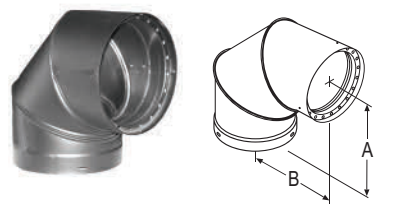

DVL Telescoping Length

Use for a two piece installation from stove to ceiling support box or finishing collar.

SIZE	6"	List Price	7"	List Price	8"	List Price
A	7"		8"		9"	
B	6"		7"		8"	
C	7 1/8"		8 1/8"		9 1/8"	
29"-48"	6DVL-46TA	\$327.40	7DVL-46TA ❖	\$349.55	8DVL-46TA ❖	\$430.13
40"-68"	6DVL-68TA	\$434.39	7DVL-68TA ❖	\$464.08	8DVL-68TA ❖	\$518.19

DVL Double-Wall Black 45° Elbow

Offsets obstructions as needed. Elbows angles are adjustable.

SIZE	6"	List Price	7"	List Price	8"	List Price
A	3 1/2"		4 1/2"		5 1/2"	
B	4 1/4"		5 3/8"		5 3/8"	
STOCK #	6DVL-E45	\$142.28	7DVL-E45 ❖	\$175.60	8DVL-E45 ❖	\$202.24

DVL Double-Wall Black 90° Elbow

SIZE	6"	List Price	7"	List Price	8"	List Price
A	6"		7"		7 1/2"	
B	5 3/4"		6 3/4"		7 1/4"	
STOCK #	6DVL-E90	\$213.17	7DVL-E90 ❖	\$260.09	8DVL-E90 ❖	\$288.83

DVL In increaser

Use to increase from a smaller appliance flue outlet to larger diameter chimney or stovepipe.

SIZE	6-8"	List Price
A (ID.)	6"	
B	7 5/16"	
C	9 1/16"	
D (ID.)	8"	
E	7 3/4"	
F	4"	
STOCK #	6DVL-X8	\$176.66