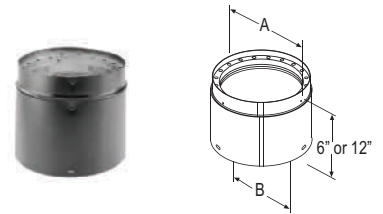

Venting Components – DVL

DVL Double-Wall Adjustable Black Pipe

Use to add length to DVL pipe. 6" pipe adds 2" - 5" of length, 12" pipe adds 2" - 11" of length, when used with rigid sections of pipe.

SIZE	6"	List Price	7"	List Price	8"	List Price
A	7"		8"		9"	
B	6"		7"		8"	
6" STOCK #	6DVL-6ADJ	\$110.95	7DVL-6ADJ ❖	\$168.61	8DVL-6ADJ ❖	\$158.27
12" STOCK #	6DVL-12ADJ	\$135.51	7DVL-12ADJ ❖	\$157.10	8DVL-12ADJ ❖	\$190.97