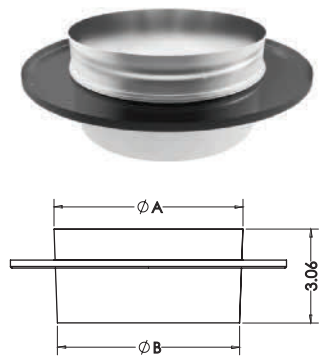

Venting Components – DVL

DVL – Close Clearance Connector, Double-Wall Stovepipe

Applications: Double-wall interior stovepipe for connecting wood stoves to manufactured chimney.

Clearances: 6" clearance to walls. 8" clearance to ceilings, including cathedral ceilings.

DVL/DuraBlack Chimney Adapter w/ Trim

Use to connect from double-wall DVL to DuraTech, Duraplus, DuraTech Premium and DuraLiner for a through the wall or ceiling support installation.

SIZE	6"	List Price	7"	List Price	8"	List Price
A	6"		7"		8"	
B	6 1/8"		7 1/8"		8 1/8"	
STOCK #	6DVL-ADC	\$62.47	7DVL-ADC ❖	\$149.92	8DVL-ADC ❖	\$76.17