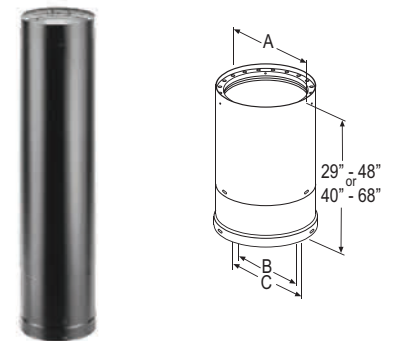

Venting Components – DVL

DVL Double-Wall Adjustable Black Pipe

Use to add length to DVL pipe. 6" pipe adds 2" - 5" of length, 12" pipe adds 2" - 11" of length, when used with rigid sections of pipe.

SIZE	6"	List Price	7"	List Price	8"	List Price
A	7"		8"		9"	
B	6"		7"		8"	
6" STOCK #	6DVL-6ADJ	\$110.95	7DVL-6ADJ ❖	\$168.61	8DVL-6ADJ ❖	\$158.27
12" STOCK #	6DVL-12ADJ	\$135.51	7DVL-12ADJ ❖	\$157.10	8DVL-12ADJ ❖	\$190.97

DVL Telescoping Length

Use for a two piece installation from stove to ceiling support box or finishing collar.

SIZE	6"	List Price	7"	List Price	8"	List Price
A	7"		8"		9"	
B	6"		7"		8"	
C	7 1/8"		8 1/8"		9 1/8"	
29"-48"	6DVL-46TA	\$327.40	7DVL-46TA ❖	\$349.55	8DVL-46TA ❖	\$430.13
40"-68"	6DVL-68TA	\$434.39	7DVL-68TA ❖	\$464.08	8DVL-68TA ❖	\$518.19

DVL Double-Wall Black 45° Elbow

Offsets obstructions as needed. Elbows angles are adjustable.

SIZE	6"	List Price	7"	List Price	8"	List Price
A	3 1/2"		4 1/2"		5 1/2"	
B	4 1/4"		5 3/8"		5 3/8"	
STOCK #	6DVL-E45	\$142.28	7DVL-E45 ❖	\$175.60	8DVL-E45 ❖	\$202.24