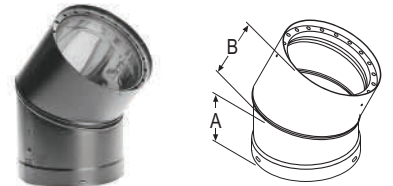

DVL Telescoping Length

Use for a two piece installation from stove to ceiling support box or finishing collar.

SIZE	6"	List Price	7"	List Price	8"	List Price
A	7"		8"		9"	
B	6"		7"		8"	
C	7 1/8"		8 1/8"		9 1/8"	
29"-48"	6DVL-46TA	\$327.40	7DVL-46TA ❖	\$349.55	8DVL-46TA ❖	\$430.13
40"-68"	6DVL-68TA	\$434.39	7DVL-68TA ❖	\$464.08	8DVL-68TA ❖	\$518.19

DVL Double-Wall Black 45° Elbow

Offsets obstructions as needed. Elbows angles are adjustable.

SIZE	6"	List Price	7"	List Price	8"	List Price
A	3 1/2"		4 1/2"		5 1/2"	
B	4 1/4"		5 3/8"		5 3/8"	
STOCK #	6DVL-E45	\$142.28	7DVL-E45 ❖	\$175.60	8DVL-E45 ❖	\$202.24

DVL Double-Wall Black 90° Elbow

SIZE	6"	List Price	7"	List Price	8"	List Price
A	6"		7"		7 1/2"	
B	5 3/4"		6 3/4"		7 1/4"	
STOCK #	6DVL-E90	\$213.17	7DVL-E90 ❖	\$260.09	8DVL-E90 ❖	\$288.83

DVL In increaser