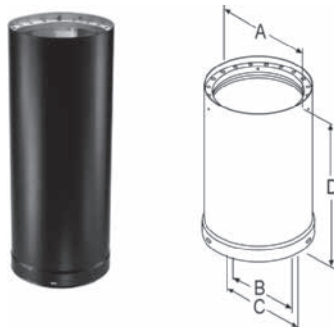

Venting Components – DVL

DVL – Close Clearance Connector, Double-Wall Stovepipe

Applications: Double-wall interior stovepipe for connecting wood stoves to manufactured chimney.

Clearances: 6" clearance to walls. 8" clearance to ceilings, including cathedral ceilings.

Chimney Adapter w/ Trim

Use to connect from double-wall DVL and/or single-wall DuraBlack to DuraTech, Duraplus, DuraLiner for a through the wall or ceiling support installation.

SIZE	6"	List Price	7"	List Price	8"	List Price
A	7 1/8"		8 1/8"		9 1/8"	
B	6 1/4"		7 1/4"		8 1/4"	
C	9"		11"		11"	
STOCK #	6DVL-ADT	\$114.50	7DVL-ADT ❖	\$287.85	8DVL-ADT ❖	\$130.61

DVL Double-Wall Black Pipe

SIZE	6"	List Price	7"	List Price	8"	List Price
A	7"		8"		9"	
B	6"		7"		8"	
C	7 1/8"		8 1/8"		9 1/8"	
D	6", 12", 18", 24", & 48"					
6" LENGTH	6DVL-06	\$102.04	7DVL-06 ❖	\$227.88	8DVL-06 ❖	\$144.62
12" LENGTH	6DVL-12	\$109.12	7DVL-12 ❖	\$145.08	8DVL-12 ❖	\$164.76
18" LENGTH	6DVL-18	\$129.73	7DVL-18 ❖	\$225.51	8DVL-18 ❖	\$213.22
24" LENGTH	6DVL-24	\$179.71	7DVL-24 ❖	\$168.61	8DVL-24 ❖	\$230.07
48" LENGTH	6DVL-48	\$276.30	7DVL-48 ❖	\$323.23	8DVL-48 ❖	\$372.46