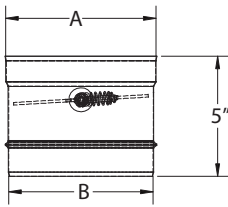

Venting Components – DVL

DVL Double-Wall Black Tee w/ Clean-Out Cap

Use w/ rear exit appliances and appliances that require a barometric damper.

SIZE	6"	List Price	7"	List Price	8"	List Price
A	7"		8"		9"	
B	6"		7"		8"	
C	5 3/4"		5 3/4"		5 3/4"	
D	12 3/4"		13 1/4"		13 1/2"	
STOCK #	6DVL-T	$184.22	7DVL-T ❖	$449.75	8DVL-T ❖	$311.06

DVL Adapter/Damper Section

Connects DVL pipe to the appliance flue outlet.

SIZE	6"	List Price	7"	List Price	8"	List Price
A	7"		8"		9"	
B	5 5/8"		6 1/2"		7 1/2"	
STOCK #	6DVL-ADWD	$132.06	7DVL-ADWD ❖	$158.55	8DVL-ADWD ❖	$204.44
STOCK # W/O	6DVL-AD	$96.56	7DVL-AD ❖	$121.61	8DVL-AD ❖	$149.24

NOTE: STOCK# (W/O) HAS NO DAMPER.

Masonry Thimble w/ Slip Connector

Penetrates masonry chimney for connection of DuraBlack or DVL or DuraLiner.

SIZE	6"	List Price	8"	List Price
STOCK #	6DLR-MTSC1 ❖	$267.89	8DLR-MTSC1 ❖	$401.84

SOME BRANDS ARE ONLY AVAILABLE IN SELECTED AREAS, CONTACT YOUR REGIONAL SALES MANAGER FOR MORE INFO.
Pricing, model numbers and availability are subject to change without notice. Call for most current information.