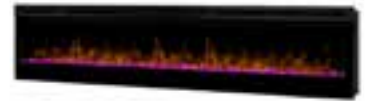

Prism Series Linear Electric Fireplace

Features:

- Seven Pre Set Color Effects Plus Customizable Prism Mode
- Lifelike LED Flame Technology
- Diamond like Acrylic Ember Bed with Sparkle Effect
- LED Display
- Multi-Function Remote
- Units can be Fully Recessed into New Construction or Wall Mount
- Hard Wire Connection, Optional Plug Kit available
- 1230w/2430w, 120v/24v

BLF7451

MODEL NUMBER	DESCRIPTION	LIST PRICE
BLF7451	74" Prism Linear Electric Fireplace	$1,785.00

BLF7451 Optional Accessories

BLF7451-PLUG-KIT	Plug Kit to Convert to Outlet, use with 120v only	$55.00
LF74DWS-KIT	Driftwood and River Rock Accessory Kit	$135.00