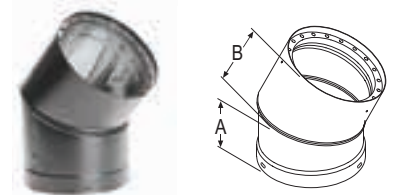

DVL Telescoping Length

Use for a two piece installation from stove to ceiling support box or finishing collar.

SIZE	6"	List Price	7"	List Price	8"	List Price
A	7"		8"		9"	
B	6"		7"		8"	
C	7 1/8"		8 1/8"		9 1/8"	
29"-48"	6DVL-46TA	\$198.56	7DVL-46TA	\$211.99	8DVL-46TA	\$260.86
40"-68"	6DVL-68TA	\$263.44	7DVL-68TA	\$281.45	8DVL-68TA	\$314.27

DVL Double-Wall Black 45° Elbow

Offsets obstructions as needed. Elbows angles are adjustable.

SIZE	6"	List Price	7"	List Price	8"	List Price
A	3 1/2"		4 1/2"		5 1/2"	
B	4 1/4"		5 3/8"		5 3/8"	
STOCK #	6DVL-E45	\$86.29	7DVL-E45	\$106.49	8DVL-E45	\$122.65

DVL Double-Wall Black 90° Elbow

SIZE	6"	List Price	7"	List Price	8"	List Price
A	6"		7"		7 1/2"	
B	5 3/4"		6 3/4"		7 1/4"	
STOCK #	6DVL-E90	\$129.28	7DVL-E90	\$157.73	8DVL-E90	\$175.17

DVL In increaser

Use to increase from a smaller appliance flue outlet to larger diameter chimney or stovepipe.