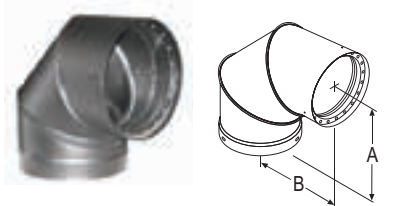

DVL Telescoping Length

Use for a two piece installation from stove to ceiling support box or finishing collar.

SIZE	6"	List Price	7"	List Price	8"	List Price
A	7"		8"		9"	
B	6"		7"		8"	
C	7 1/8"		8 1/8"		9 1/8"	
29"-48"	6DVL-46TA	\$198.56	7DVL-46TA	\$211.99	8DVL-46TA	\$260.86
40"-68"	6DVL-68TA	\$263.44	7DVL-68TA	\$281.45	8DVL-68TA	\$314.27

DVL Double-Wall Black 45° Elbow

Offsets obstructions as needed. Elbows angles are adjustable.

SIZE	6"	List Price	7"	List Price	8"	List Price
A	3 1/2"		4 1/2"		5 1/2"	
B	4 1/4"		5 3/8"		5 3/8"	
STOCK #	6DVL-E45	\$86.29	7DVL-E45	\$106.49	8DVL-E45	\$122.65

DVL Double-Wall Black 90° Elbow

SIZE	6"	List Price	7"	List Price	8"	List Price
A	6"		7"		7 1/2"	
B	5 3/4"		6 3/4"		7 1/4"	
STOCK #	6DVL-E90	\$129.28	7DVL-E90	\$157.73	8DVL-E90	\$175.17

DVL In increaser

Use to increase from a smaller appliance flue outlet to larger diameter chimney or stovepipe.

SIZE	6-8"	List Price
A	8"	
B	6"	
C	7 3/4"	
STOCK #	6DVL-X8	\$107.14

NOTE: 7" & 8" DVL IS NOT STOCKED BUT CAN BE SPECIAL ORDERED.

SOME BRANDS ARE ONLY AVAILABLE IN SELECTED AREAS, SEE MAP ON PAGE 4 OR CONTACT YOUR REGIONAL SALES MANGER FOR MORE INFO.