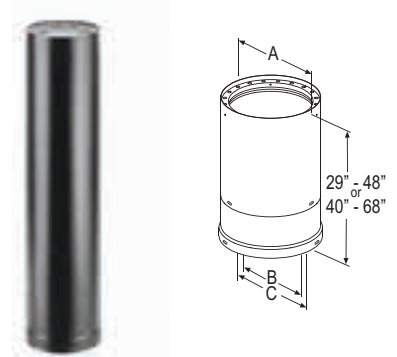

❖ – Non Stock Special Order

Goldsboro (Best & Langston) Ph: 888-260-1900 Fax: 919-739-9920

DVL Double-Wall Adjustable Black Pipe

SIZE	6"	List Price	7"	List Price	8"	List Price
A	7"		8"		9"	
B	6"		7"		8"	
6" STOCK #	6DVL-6ADJ	\$67.29	7DVL-6ADJ	\$102.26	8DVL-6ADJ	\$95.98
12" STOCK #	6DVL-12ADJ	\$82.18	7DVL-12ADJ	\$95.28	8DVL-12ADJ	\$115.82

DVL Telescoping Length

Use for a two piece installation from stove to ceiling support box or finishing collar.

SIZE	6"	List Price	7"	List Price	8"	List Price
A	7"		8"		9"	
B	6"		7"		8"	
C	7 1/8"		8 1/8"		9 1/8"	
29"-48"	6DVL-46TA	\$198.56	7DVL-46TA	\$211.99	8DVL-46TA	\$260.86
40"-68"	6DVL-68TA	\$263.44	7DVL-68TA	\$281.45	8DVL-68TA	\$314.27