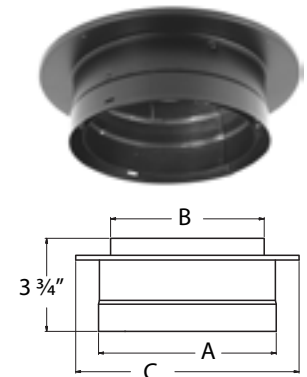

DVL – Close Clearance Connector, Double-Wall Stovepipe

Applications: Double-wall interior stovepipe for connecting wood stoves to manufactured chimney.

Clearances: 6" clearance to walls. 8" clearance to ceilings, including cathedral ceilings.

DVL/DuraBlack Chimney Adaptor w/ Trim

Use to connect from double-wall DVL to DuraTech, Duraplus, DuraTech Premium and DuraLiner for a through the wall or ceiling support installation.

SIZE	6"	List Price	7"	List Price	8"	List Price
A	6"		7"		8"	
B	6 1/8"		7 1/8"		8 1/8"	
STOCK #	6DVL-ADC	$37.89	7DVL-ADC	$90.92	8DVL-ADC	$46.19

Chimney Adaptor w/ Trim

Use to connect from double-wall DVL and/or single-wall DuraBlack to DuraTech, Duraplus, DuraLiner for a through the wall or ceiling support installation.

SIZE	6"	List Price	7"	List Price	8"	List Price
A	7 1/8"		8 1/8"		9 1/8"	
B	6 1/4"		7 1/4"		8 1/4"	
C	9"		11"		11"	
STOCK #	6DVL-ADT	$69.44	7DVL-ADT	$174.57	8DVL-ADT	$79.21