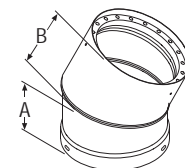

DVL Telescoping Length

Use for a two piece installation from stove to ceiling support box or finishing collar.

SIZE	6"	List Price	7"	List Price	8"	List Price
A	7"		8"		9"	
B	6"		7"		8"	
C	7 1/8"		8 1/8"		9 1/8"	
29"-48"	6DVL-46TA	\$233.82	7DVL-46TA ❖	\$249.64	8DVL-46TA ❖	\$307.19
40"-68"	6DVL-68TA	\$310.23	7DVL-68TA ❖	\$331.43	8DVL-68TA ❖	\$370.08

DVL Double-Wall Black 45° Elbow

Offsets obstructions as needed. Elbows angles are adjustable.

SIZE	6"	List Price	7"	List Price	8"	List Price
A	3 1/2"		4 1/2"		5 1/2"	
B	4 1/4"		5 3/8"		5 3/8"	
STOCK #	6DVL-E45	\$101.62	7DVL-E45 ❖	\$125.41	8DVL-E45 ❖	\$144.43

DVL Double-Wall Black 90° Elbow

SIZE	6"	List Price	7"	List Price	8"	List Price
A	6"		7"		7 1/2"	
B	5 3/4"		6 3/4"		7 1/4"	
STOCK #	6DVL-E90	\$152.24	7DVL-E90 ❖	\$185.75	8DVL-E90 ❖	\$206.28

DVL Increaser