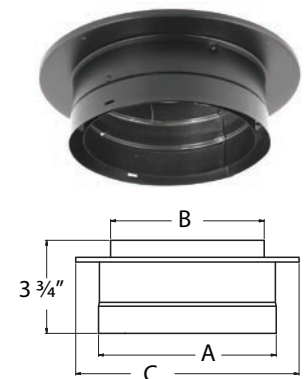

DVL – Close Clearance Connector, Double-Wall Stovepipe

Applications: Double-wall interior stovepipe for connecting wood stoves to manufactured chimney.

Clearances: 6" clearance to walls. 8" clearance to ceilings, including cathedral ceilings.

DVL/DuraBlack Chimney Adaptor w/ Trim

Use to connect from double-wall DVL to DuraTech, Duraplus, DuraTech Premium and DuraLiner for a through the wall or ceiling support installation.

SIZE	6"	List Price	7"	List Price	8"	List Price
A	6"		7"		8"	
B	6 1/8"		7 1/8"		8 1/8"	
STOCK #	6DVL-ADC	\$44.61	7DVL-ADC ❖	\$107.07	8DVL-ADC ❖	\$54.40

Chimney Adaptor w/ Trim

Use to connect from double-wall DVL and/or single-wall DuraBlack to DuraTech, Duraplus, DuraLiner for a through the wall or ceiling support installation.

SIZE	6"	List Price	7"	List Price	8"	List Price
A	7 1/8"		8 1/8"		9 1/8"	
B	6 1/4"		7 1/4"		8 1/4"	
C	9"		11"		11"	
STOCK #	6DVL-ADT	\$81.77	7DVL-ADT ❖	\$205.57	8DVL-ADT ❖	\$93.28