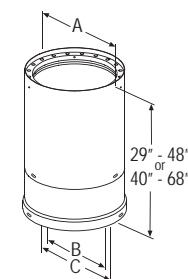

❖ – Non Stock Special Order - NO RETURNS or CANCELATIONS

DVL Double-Wall Adjustable Black Pipe

6" pipe adds 2" - 5" of length, 12" pipe adds 2" - 11" of length, when used with rigid sections of pipe.

SIZE	6"	List Price	7"	List Price	8"	List Price
A	7"		8"		9"	
B	6"		7"		8"	
6" STOCK #	6DVL-6ADJ	\$79.24	7DVL-6ADJ ❖	\$120.42	8DVL-6ADJ ❖	\$113.03
12" STOCK #	6DVL-12ADJ	\$96.78	7DVL-12ADJ ❖	\$112.20	8DVL-12ADJ ❖	\$136.39

DVL Telescoping Length

Use for a two piece installation from stove to ceiling support box or finishing collar.

SIZE	6"	List Price	7"	List Price	8"	List Price
A	7"		8"		9"	
B	6"		7"		8"	
C	7 1/8"		8 1/8"		9 1/8"	
29"-48"	6DVL-46TA	\$233.82	7DVL-46TA ❖	\$249.64	8DVL-46TA ❖	\$307.19
40"-68"	6DVL-68TA	\$310.23	7DVL-68TA ❖	\$331.43	8DVL-68TA ❖	\$370.08

DVL Double-Wall Black 45° Elbow

Offsets obstructions as needed. Elbows angles are adjustable.

SIZE	6"	List Price	7"	List Price	8"	List Price
A	3 1/2"		4 1/2"		5 1/2"	
B	4 1/4"		5 3/8"		5 3/8"	
STOCK #	6DVL-E45	\$101.62	7DVL-E45 ❖	\$125.41	8DVL-E45 ❖	\$144.43

DVL Double-Wall Black 90° Elbow

SIZE	6"	List Price	7"	List Price	8"	List Price
A	6"		7"		7 1/2"	
B	5 3/4"		6 3/4"		7 1/4"	
STOCK #	6DVL-E90	\$152.24	7DVL-E90 ❖	\$185.75	8DVL-E90 ❖	\$206.28

DVL Increaser