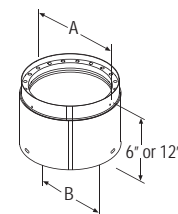

DVL Double-Wall Black Pipe

SIZE	6"	List Price	7"	List Price	8"	List Price
A	7"		8"		9"	
B	6"		7"		8"	
C	7 1/8"		8 1/8"		9 1/8"	
D	6", 12", 18", 24", & 48"					
6" LENGTH	6DVL-06	\$72.91	7DVL-06 ❖	\$162.74	8DVL-06 ❖	\$103.28
12" LENGTH	6DVL-12	\$77.93	7DVL-12 ❖	\$103.61	8DVL-12 ❖	\$117.67
18" LENGTH	6DVL-18	\$92.65	7DVL-18 ❖	\$161.06	8DVL-18 ❖	\$152.28
24" LENGTH	6DVL-24	\$128.34	7DVL-24 ❖	\$163.37	8DVL-24 ❖	\$164.31
48" LENGTH	6DVL-48	\$197.32	7DVL-48 ❖	\$230.84	8DVL-48 ❖	\$266.00

❖ – Non Stock Special Order - NO RETURNS or CANCELATIONS

DVL Double-Wall Adjustable Black Pipe

6" pipe adds 2" - 5" of length, 12" pipe adds 2" - 11" of length, when used with rigid sections of pipe.

SIZE	6"	List Price	7"	List Price	8"	List Price
A	7"		8"		9"	
B	6"		7"		8"	
6" STOCK #	6DVL-6ADJ	\$79.24	7DVL-6ADJ ❖	\$120.42	8DVL-6ADJ ❖	\$113.03
12" STOCK #	6DVL-12ADJ	\$96.78	7DVL-12ADJ ❖	\$112.20	8DVL-12ADJ ❖	\$136.39

DVL Telescoping Length

Use for a two piece installation from stove to ceiling support box or finishing collar.

SIZE	6"	List Price	7"	List Price	8"	List Price
A	7"		8"		9"	
B	6"		7"		8"	
C	7 1/8"		8 1/8"		9 1/8"	
29"-48"	6DVL-46TA	\$233.82	7DVL-46TA ❖	\$249.64	8DVL-46TA ❖	\$307.19
40"-68"	6DVL-68TA	\$310.23	7DVL-68TA ❖	\$331.43	8DVL-68TA ❖	\$370.08