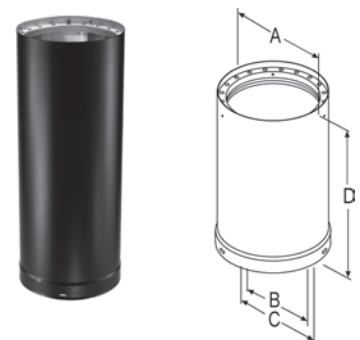

DVL – Close Clearance Connector, Double-Wall Stovepipe

Applications: Double-wall interior stovepipe for connecting wood stoves to manufactured chimney.

Clearances: 6" clearance to walls. 8" clearance to ceilings, including cathedral ceilings.

Chimney Adaptor w/ Trim

Use to connect from double-wall DVL and/or single-wall DuraBlack to DuraTech, Duraplus, DuraLiner for a through the wall or ceiling support installation.

SIZE	6"	List Price	7"	List Price	8"	List Price
A	7 1/8"		8 1/8"		9 1/8"	
B	6 1/4"		7 1/4"		8 1/4"	
C	9"		11"		11"	
STOCK #	6DVL-ADT	\$81.77	7DVL-ADT ❖	\$205.57	8DVL-ADT ❖	\$93.28

DVL Double-Wall Black Pipe

SIZE	6"	List Price	7"	List Price	8"	List Price
A	7"		8"		9"	
B	6"		7"		8"	
C	7 1/8"		8 1/8"		9 1/8"	
D	6", 12", 18", 24", & 48"					
6" LENGTH	6DVL-06	\$72.91	7DVL-06 ❖	\$162.74	8DVL-06 ❖	\$103.28
12" LENGTH	6DVL-12	\$77.93	7DVL-12 ❖	\$103.61	8DVL-12 ❖	\$117.67
18" LENGTH	6DVL-18	\$92.65	7DVL-18 ❖	\$161.06	8DVL-18 ❖	\$152.28
24" LENGTH	6DVL-24	\$128.34	7DVL-24 ❖	\$163.37	8DVL-24 ❖	\$164.31
48" LENGTH	6DVL-48	\$197.32	7DVL-48 ❖	\$230.84	8DVL-48 ❖	\$266.00