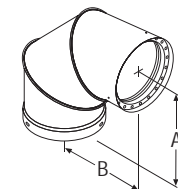

DVL Telescoping Length

Use for a two piece installation from stove to ceiling support box or finishing collar.

SIZE	6"	List Price	7"	List Price	8"	List Price
A	7"		8"		9"	
B	6"		7"		8"	
C	7 1/8"		8 1/8"		9 1/8"	
29"-48"	6DVL-46TA	\$233.82	7DVL-46TA ❖	\$249.64	8DVL-46TA ❖	\$307.19
40"-68"	6DVL-68TA	\$310.23	7DVL-68TA ❖	\$331.43	8DVL-68TA ❖	\$370.08

DVL Double-Wall Black 45° Elbow

Offsets obstructions as needed. Elbows angles are adjustable.

SIZE	6"	List Price	7"	List Price	8"	List Price
A	3 1/2"		4 1/2"		5 1/2"	
B	4 1/4"		5 3/8"		5 3/8"	
STOCK #	6DVL-E45	\$101.62	7DVL-E45 ❖	\$125.41	8DVL-E45 ❖	\$144.43

DVL Double-Wall Black 90° Elbow

SIZE	6"	List Price	7"	List Price	8"	List Price
A	6"		7"		7 1/2"	
B	5 3/4"		6 3/4"		7 1/4"	
STOCK #	6DVL-E90	\$152.24	7DVL-E90 ❖	\$185.75	8DVL-E90 ❖	\$206.28

DVL Increaser