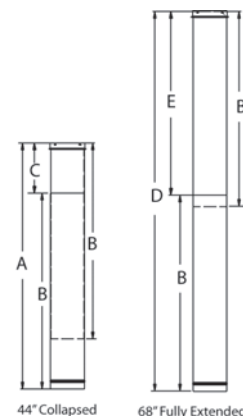

## DuraBlack Slip Connector w/ Trim

Use to adapt DuraBlack pipe to 6"-8" ceiling support box.

SIZE	6"	7"	8"
A	6 1/4"	7 1/4"	8 1/4"
B	6"	7"	8"
C	9"	11"	11"
STOCK #	6DBK-SC	7DBK-SC ❖	8DBK-SC ❖
List Price	\$51.27	\$72.80	\$61.83

## DuraBlack Telescoping Length w/ Trim

Use for a two-piece connection. Connects directly from stove to ceiling support box or finishing collar.

SIZE	6"	List Price
A	44"	
B	35"	
C	9"	
D	68"	
E	33"	
STOCK #	6DBK-TL	\$196.58