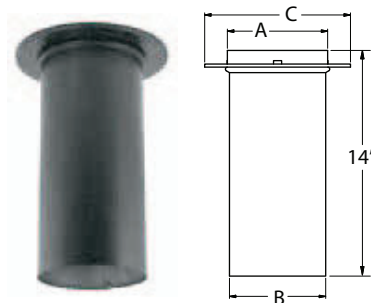

## DuraBlack – Single-Wall Stovepipe

**Applications:** Single-wall interior stovepipe for connecting wood stoves to manufactured chimney. **Clearances:** 18" to combustibles.

## DuraBlack Slip Connector w/ Trim

Use to adapt DuraBlack pipe to 6"-8" ceiling support box.

SIZE	6"	7"	8"
A	6 1/4"	7 1/4"	8 1/4"
B	6"	7"	8"
C	9"	11"	11"
STOCK #	6DBK-SC	7DBK-SC ❖	8DBK-SC ❖
List Price	\$51.27	\$72.80	\$61.83

## DuraBlack Telescoping Length w/ Trim

Use for a two-piece connection. Connects directly from stove to ceiling support box or finishing collar.

SIZE	6"	List Price
A	44"	
B	35"	
C	9"	
D	68"	
E	33"	
STOCK #	6DBK-TL	\$196.58