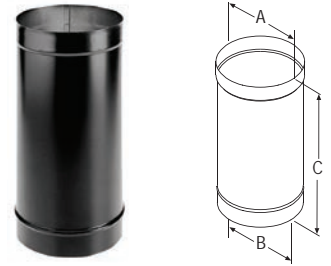

DuraBlack Single-Wall Black Pipe

SIZE	6"		7"		8"	
A	6 1/8"		7 1/8"		8 1/8"	
B	6"		7"		8"	
C	12", 24", or 48"		12", 24", or 48"		12", 24", or 48"	
12" LENGTH	6DBK-12	$46.15	7DBK-12 ❖	$39.08	8DBK-12 ❖	$35.39
24" LENGTH	6DBK-24	$51.28	7DBK-24 ❖	$49.92	8DBK-24 ❖	$44.81
48" LENGTH	6DBK-48	$83.76	7DBK-48 ❖	$72.25	8DBK-48 ❖	$73.04