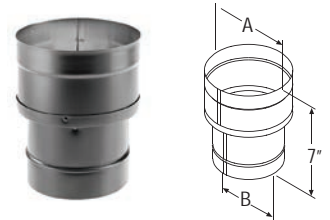

## DuraBlack Single-Wall Black Pipe

SIZE	6"		7"		8"	
A	6 1/8"		7 1/8"		8 1/8"	
B	6"		7"		8"	
C	12", 24", or 48"		12", 24", or 48"		12", 24", or 48"	
12" LENGTH	6DBK-12	\$46.15	7DBK-12 ❖	\$39.08	8DBK-12 ❖	\$35.39
24" LENGTH	6DBK-24	\$51.28	7DBK-24 ❖	\$49.92	8DBK-24 ❖	\$44.81
48" LENGTH	6DBK-48	\$83.76	7DBK-48 ❖	\$72.25	8DBK-48 ❖	\$73.04

## DuraBlack Increaser

Use to increase from a smaller appliance flue outlet to a larger chimney.

SIZE	5"-6"	6"-7"	7"-8"
A	6 1/8"	7 1/8"	8 1/8"
B	5"	6"	7"
STOCK #	5DBK-X6	6DBK-X7 ❖	7DBK-X8 ❖
List Price	\$43.85	\$48.26	\$72.80