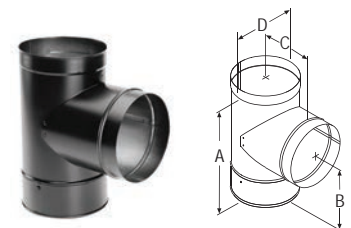

DuraBlack Tee w/ Clean-Out Cap

Use with rear exit appliance and appliances that requires a barometric damper.

SIZE	6"	7"	8"
A	10 1/2"	11 1/2"	12 1/2"
B	6 3/8"	7"	7 1/4"
C	5 3/4"	6"	7"
D	6 1/8"	7 1/8"	8 1/8"
STOCK #	6DBK-T	7DBK-T ❖	8DBK-T ❖
List Price	$145.30	$51.39	$140.92