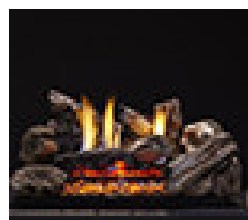

Glow Getter 24

Includes:

- Glow Getter Burner System® with multi-peak flame and generous, active ember bed
- Log switch
- Piezo igniter
- Natural or propane gas
- Volcanic rock, rock wool embers and ember bed log switch
- Dual rated for vented or vent free applications
- CSA design certified
- Millivolt control or IntelliFire Plus with ODS IPI control
- RC300 Remote Control standard with IPI