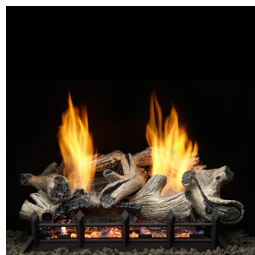

Beachcomber 24