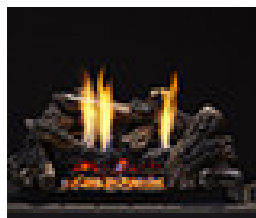

Glow Getter 18

Includes:

- Glow Getter Burner System® with multi-peak flame and generous, active ember bed
- Log switch
- Piezo igniter
- Natural or propane gas
- Volcanic rock, rock wool embers and ember bed log switch
- Dual rated for vented or vent free applications
- CSA design certified
- Millivolt control or IntelliFire Plus with ODS IPI control

- RC300 Remote Control standard with IPI

Required to Complete - Sold Separately: • 18" Dynamo, Moxie or Charisma log set

		MSRP USD	004 IA	010 PA	014 CA	016 NC	EXP
GG18NV	18" Millivolt Glow Getter Burner, Natural Gas 29,000 BTU	$ 729	Y	56	98	Y	Y
GG18PV	18" Millivolt Glow Getter Burner, Propane Gas 29,000 BTU	$ 729	Y	Y	84	Y	Y
GG18NIF	18" IntelliFire Plus Glow Getter Burner, Natural Gas with Remote Control, 29,000 BTU	$ 1,019	Y	Y	28	Y	Y
GG18PIF	18" IntelliFire Plus Glow Getter Burner, Propane Gas with Remote Control, 29,000 BTU	$ 1,019	Y	Y	28	Y	Y

Gas Logs & Log Sets (Required to Complete)

Charisma

CR18-H	18" Burncrete Hybrid 8 pc Charisma Log Set for use with Glow Getter 18" burner	$ 319	Y	Y	21	Y	N

Dynamo

DY18-H	18" Burncrete Hybrid 7 pc Dynamo Log Set for use with Glow Getter 18 inch burner	$ 349	Y	Y	14	Y	Y

Moxie

MX18-H	18" Burncrete Hybrid 8 pc Moxie Log Set for use with Glow Getter 18" burner	$ 319	Y	Y	14	Y	N

Charisma