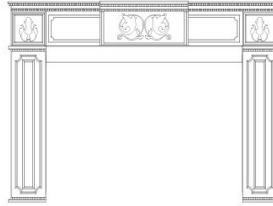

Surrounds

Cast Iron Surround - Requires SAN Adaptor

This insert requires a surround. Choose the traditional Cast Iron Surround or a one-piece steel surround below.

Model	Description	Wt	List
SC336BL	Cast Iron (7x6), Black	86	$ 509.00
SAN28	Surround Adaptor, Req for Cast Iron Surround with VF Insert	4	$ 135.00