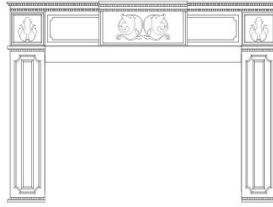

Surrounds

Cast Iron Surround - Requires SAN Adaptor

This insert requires a surround. Choose the traditional Cast Iron Surround or a one-piece steel surround below.

Model	Description	Wt	List
SC256BL	Cast Iron (7x6), Black	86	$ 435.00
SAN20	Surround Adaptor, Req for Cast Iron Surround with VF Insert	4	$ 135.00