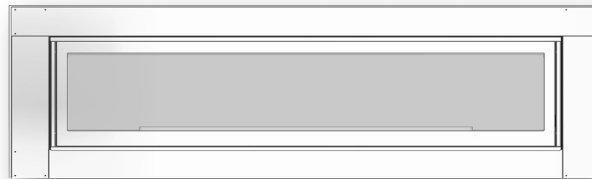

Decorative Fronts and Exterior Frame

Decorative Fronts

Model	Description	Wt	List
DF601VBL	Beveled Frame, .75-inch, Matte Black	7	\$ 319.00
DF602VBL	Beveled Frame, 1.5-inch, Matte Black	9	\$ 339.00

Decorative Fronts help conceal the edges of the framed opening. See manual for finishing detail.