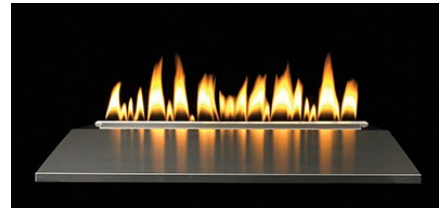

Loft Series Vent-Free/Vented Burner

- A Vent-Free/Vented Burner may be installed in a vented fireplace (with the flue damper blocked open) for use as a decorative appliance. A decorative appliance operates with an on/off switch or remote, and may not operate with a thermostat. For a VFIL burner in a vented application, replace the included Thermostat Remote with an on/off switch or remote. See owner's manual for complete instructions.
- Fits Vent-Free Deluxe Fireboxes