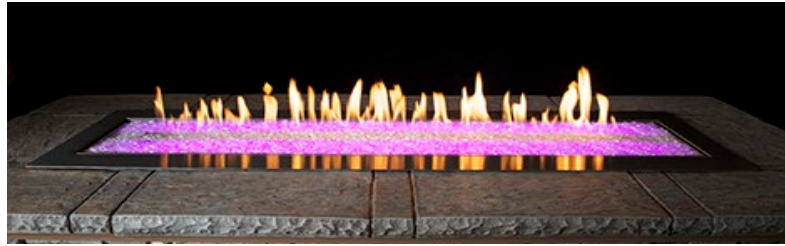

Carol Rose Coastal Collection Outdoor Fire Pit, Linear 60

For outdoor installation
 Available with Pre-Programmed-Color
 LED Lighting beneath burner
 Opening 13 11/16 x 58 7/8
 See manual before framing