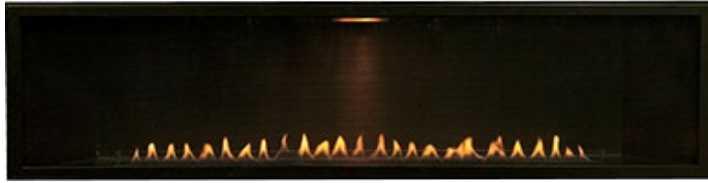

Boulevard Vent-Free Fireplace, Linear 48

Opening - 12-in H x 48-in W
Framing -
41 5/8-in H x 54 1/2-in W x 11 1/2-in D
Installs with or without Decorative Fronts

Includes:

- Barrier
- On/Off Remote (Millivolt Models)
- Thermostat Variable Remote (IP Models)
- Battery Relocation Kit (IP Models)

Crushed Glass may be installed with or without the log set. Uses about 2 1/2 sq. ft.

Millivolt with FRBC On/Off Remote Control

Model	BTU Max/Min	Description	Wt	List
VFLB48FP30P	32,000/23,000	MV, Barrier, Propane	105	$ 3,169.00
VFLB48FP30N	32,000/21,000	MV, Barrier, Nat	105	$ 3,169.00

Intermittent Pilot with Thermostat Variable Remote Control

Model	BTU Max/Min	Description	Wt	List
VFLB48FP90P	32,000/21,000	IP, Barrier, Propane	124	$ 3,399.00
VFLB48FP90N	32,000/23,000	IP, Barrier, Nat	124	$ 3,399.00

Heat Management

Model	Description	Wt	List
HMFA	External Forced Air Heat Management (Requires Flex Kit)	0	$ 979.00
HMFA48P	Vent Free Heat Transfer Kit 48-in	0	$ 629.00
HMFAF48BL	Beveled Frame Black	0	$ 269.00
SD6DFA25	Flex Vent Kit for Forced Air Kit (25' Flex and Clamps)	0	$ 309.00

Liners

Model	Description	Wt	List
VBP48LBKR	Liner with Burner Cover, Black Porcelain	24	$ 599.00
VBP48LBWR	Liner with Burner Cover, White Porcelain	24	$ 599.00
VBP48LSS	Liner, Stainless Steel (liner only)	12	$ 299.00

Log Set

Model	Description	Wt	List
LS60SHF	Log Set, Ceramic Fiber with Rock Set, 22-pc., Driftwood	11	$ 409.00

Accessories

Model	Description	Wt	List
LK5	Lighting Kit, 120 V, Req switch or rheostat	2	$ 175.00

Crushed Glass

Model	Description	Wt	List
DG1BKP	Crushed Glass, Black Polished, approx. 1 sq. ft.	2.5	$ 76.00
DG1BUC	Crushed Glass, Blue Clear, approx. 1 sq. ft.	2.5	$ 76.00
DG1CLF	Crushed Glass, Clear Frost, approx. 1 sq. ft.	2.5	$ 76.00
DG1BCR	Crushed Glass, Copper Reflective, approx. 1 sq. ft.	2.5	$ 76.00
DG1BZR	Crushed Glass, Bronze Reflective, approx. 1 sq. ft.	2.5	$ 76.00

Glass Drops and Rocks

Model	Description	Wt	List
DG1NXS	Drops 1-in., Onyx Solid, approx. 1 sq. ft.	3.75	$ 64.00
DR1FMA	Decorative Rocks Assortment, approx. 1 sq. ft.	1.75	$ 165.00
DRFPA	Decorative Pebble Assortment, approx. 1/2 sq. ft.	0.5	$ 165.00

Control Options for Millivolt Models

Model	Description	Wt	List
FRBTC2	Remote, Battery Receiver/Remote, Thermostat	1	$ 249.00
FRBTPS	Remote, Battery Receiver/Remote, TouchScreen, Programmable	1	$ 319.00
TMV	Wall Thermostat, Reed Switch	2	$ 43.00
TRW	Wall Thermostat, Wireless	2	$ 239.00

Decorative Fronts

Decorative Fronts

Model	Description	Wt	List
DF481VBL	Beveled Frame, .75-inch, Matte Black	7	$ 315.00
DF482VBL	Beveled Frame, 1.5-in., Matte Black	8.5	$ 335.00

Decorative Fronts help conceal the edges of the framed opening. See manual for finishing detail.