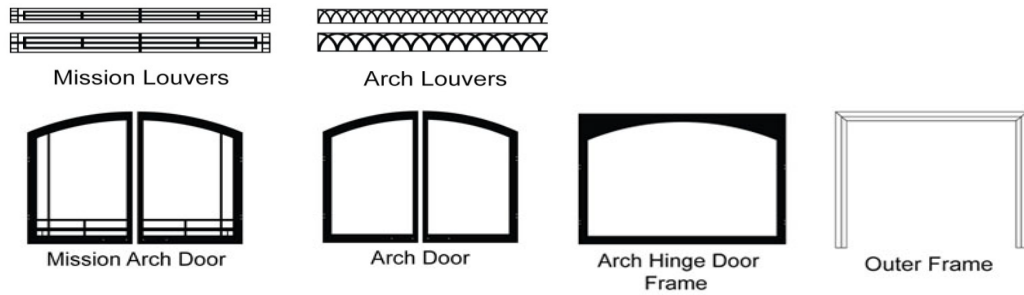

Louvers, Doors and Frame

Louvers for End of Peninsula Fireplace Only

Model	Description	Wt	List
DVG22MBL	Louvers, Black, Mission, 22	3	$ 349.00
DVG22ABL	Louvers, Black, Arch, 22	3	$ 349.00

Louvers for Face of Peninsula and See-Through Fireplaces

Model	Description	Wt	List
FBG36MBL	Louvers, Black, Mission	6	$ 359.00
FBG36MHP	Louvers, Hammered Pewter, Mission	6	$ 359.00
FBG36ABL	Louvers, Black, Arch	6	$ 359.00
FBG36AHP	Louvers, Hammered Pewter, Arch	6	$ 359.00

Doors - Require VFY36SBL Arch Hinge Door Frame

Model	Description	Wt	List
VFR36SMBL	Door Set, Black, Mission Arch	19	$ 765.00
VFR36SMHP	Door Set, Hammered Pewter, Mission Arch	19	$ 765.00
VFR36SCBL	Door Set, Black, Arch	19	$ 765.00
VFR36SCHP	Door Set, Hammered Pewter, Arch	19	$ 765.00
VFY36SBL	Door Frame, Black, Arch	9	$ 269.00

Steel Outer Frames for Louvered See-Through Fireplaces

Model	Description	Wt	List
VBF36TBL	Steel Frame, Black	5	$ 185.00
VBF36THP	Steel Frame, Hammered Pewter	5	$ 185.00
FBS36HP	Trim Kit, Bottom, Hammered Pewter	1	$ 59.00