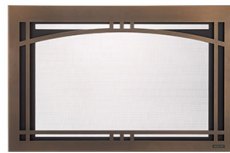

Contemporary Arched Front