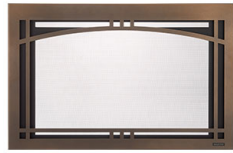

Contemporary Arched Front