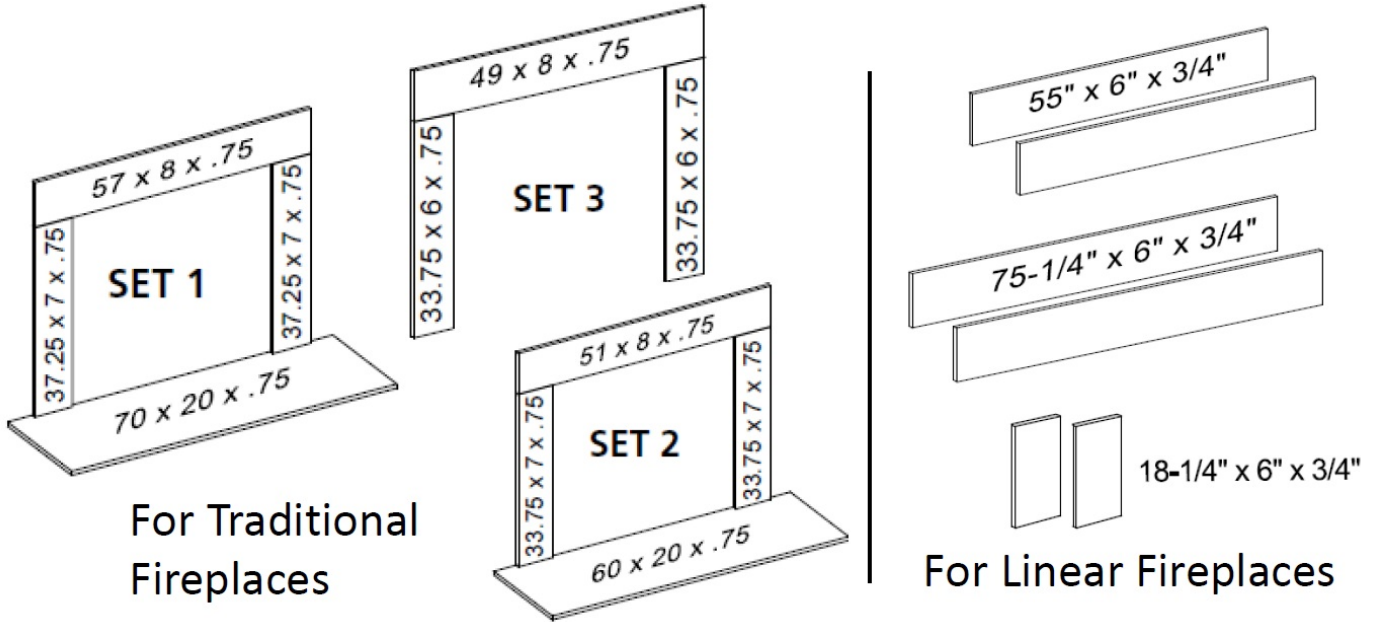

Hearth & Home Technologies	Marble, Granite & Slate	Stocked Item/Lead Time 004=Mt. Pleasant RDC 010=Kutztown RDC 014=Sacramento RDC 016=Charlotte RDC EXP=Factory Expedite Program

Page printed 2/1/2024 11:36:39 AM CST
* Please Contact Who You Purchase This Through for MSRP Pricing

Prices in USD

Non-stock and custom product cannot be cancelled.
Customer is responsible for freight for orders made outside of assigned RDC facility.

Absolute Black Granite Set 1