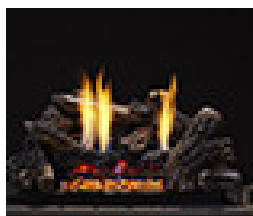

Moxie

MX18-H	18" Burncrete Hybrid 8 pc Moxie Log Set for use with Glow Getter 18" burner	$ 349	Y	21	14	Y	N

Charisma