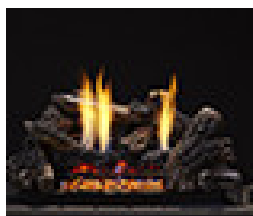

Moxie

MX24-H	24" Burncrete Hybrid 8 pc Moxie Log Set for use with Glow Getter 24" burner	$ 379	Y	21	14	Y	Y
MX30-H	30" Burncrete Hybrid 8 pc Moxie Log Set for use with Glow Getter 24" burner	$ 409	Y	14	14	Y	N

Charisma