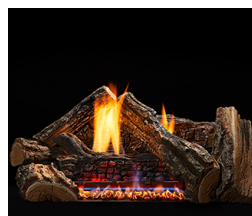

Glow Getter 24

Includes:

- Glow Getter Burner System® with multi-peak flame and generous, active ember bed
- Log switch
- Piezo igniter
- Natural or propane gas
- Volcanic rock, rock wool embers and ember bed log switch
- Dual rated for vented or vent-free applications (Vented Applications Require Damper Clamps:C-CLAMP)
- CSA design certified
- Millivolt control or IntelliFire Plus with ODS IPI control
- RC300 Remote Control standard with IPI

Required to Complete - Sold Separately: • 24" or 30" Dynamo, Moxie or Charisma log set

		MSRP USD	004 IA	010 PA	014 CA	016 NC	EXP
GG24NV	24" Millivolt Glow Getter Burner, Natural Gas 37,000 BTU	$ 819	Y	Y	35	Y	Y
GG24PV	24" Millivolt Glow Getter Burner, Propane Gas 37,000 BTU	$ 819	Y	Y	35	Y	Y
GG24NIF	24" IntelliFire Plus Glow Getter Burner, Natural Gas with Remote Control, 37,000 BTU	$ 1,129	Y	35	35	Y	Y
GG24PIF	24" IntelliFire Plus Glow Getter Burner, Propane Gas with Remote Control, 37,000 BTU	$ 1,129	Y	35	35	Y	Y

Gas Logs - Log Set Option (Required to Complete)

Charisma

CR24-H	24" Burncrete Hybrid 8 pc Charisma Log Set for use with Glow Getter 24" burner	$ 379	Y	Y	14	Y	Y
CR30-H	30" Burncrete Hybrid 8 pc Charisma Log Set for use with Glow Getter 24" burner	$ 409	Y	Y	14	Y	N

Dynamo

DY24-H	24" Burncrete Hybrid 7 pc Dynamo Log Set for use with Glow Getter 24 inch burner	$ 409	Y	21	14	Y	Y
DY30-H	30" Burncrete Hybrid 7 pc Dynamo Log Set for use with Glow Getter 24 inch burner	$ 449	Y	Y	14	Y	Y

Moxie

MX24-H	24" Burncrete Hybrid 8 pc Moxie Log Set for use with Glow Getter 24" burner	$ 379	Y	21	14	Y	Y
MX30-H	30" Burncrete Hybrid 8 pc Moxie Log Set for use with Glow Getter 24" burner	$ 409	Y	14	14	Y	N

Dynamo