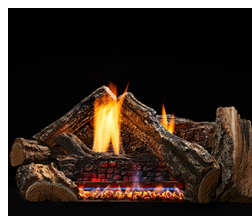

Glow Getter 18

Includes:

- Glow Getter Burner System® with multi-peak flame and generous, active ember bed
- Log switch
- Piezo igniter
- Natural or propane gas
- Volcanic rock, rock wool embers and ember bed log switch
- Dual rated for vented or vent-free applications (Vented Applications Require Damper Clamps:C-CLAMP)
- CSA design certified
- Millivolt control or IntelliFire Plus with ODS IPI control
- RC300 Remote Control standard with IPI

Required to Complete - Sold Separately: • 18" Dynamo, Moxie or Charisma log set

		MSRP USD	004 IA	010 PA	014 CA	016 NC	EXP
GG18NV	18" Millivolt Glow Getter Burner, Natural Gas 29,000 BTU	$ 779	Y	35	35	Y	Y
GG18PV	18" Millivolt Glow Getter Burner, Propane Gas 29,000 BTU	$ 779	Y	35	35	Y	Y
GG18NIF	18" IntelliFire Plus Glow Getter Burner, Natural Gas with Remote Control, 29,000 BTU	$ 1,089	35	35	35	Y	Y
GG18PIF	18" IntelliFire Plus Glow Getter Burner, Propane Gas with Remote Control, 29,000 BTU	$ 1,089	35	35	35	Y	Y

Gas Logs - Log Set Option (Required to Complete)

Charisma

CR18-H	18" Burncrete Hybrid 8 pc Charisma Log Set for use with Glow Getter 18" burner	$ 349	Y	21	14	Y	N

Dynamo

DY18-H	18" Burncrete Hybrid 7 pc Dynamo Log Set for use with Glow Getter 18 inch burner	$ 379	Y	Y	14	Y	Y

Moxie

MX18-H	18" Burncrete Hybrid 8 pc Moxie Log Set for use with Glow Getter 18" burner	$ 349	Y	21	14	Y	N

Dynamo