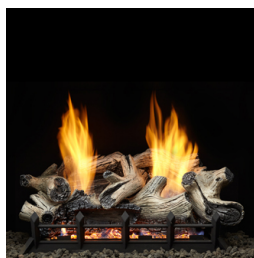

Berkley Oak 30							
BO30-R	30" 7pc Berkley Oak refractory log set for Natural Blaze VF 24" burner	$ 309	Y	21	14	Y	Y
Charisma							
CR24-H	24" Burncrete Hybrid 8 pc Charisma Log Set for use with Glow Getter 24" burner	$ 379	Y	Y	14	Y	Y
CR30-H	30" Burncrete Hybrid 8 pc Charisma Log Set for use with Glow Getter 24" burner	$ 409	Y	Y	14	Y	N
Dynamo							
DY24-H	24" Burncrete Hybrid 7 pc Dynamo Log Set for use with Glow Getter 24 inch burner	$ 409	Y	21	14	Y	Y
DY30-H	30" Burncrete Hybrid 7 pc Dynamo Log Set for use with Glow Getter 24 inch burner	$ 449	Y	Y	14	Y	Y
Highland Oak 24							
HO24-R	24" 7pc Highland Oak Refractory log set for Natural Blaze VF 24" Burner	$ 279	Y	Y	14	Y	Y
Highland Oak 30							
HO30-R	30" 7pc Highland Oak Refractory log set for Natural Blaze VF 24" Burner	$ 309	Y	21	21	Y	Y
Log Accessories							
SC2430EK	Two top log enhancement kit for SC24-R and SC30-R log sets	$ 99	Y	Y	14	Y	Y
Moxie							
MX24-H	24" Burncrete Hybrid 8 pc Moxie Log Set for use with Glow Getter 24" burner	$ 379	Y	21	14	Y	Y
MX30-H	30" Burncrete Hybrid 8 pc Moxie Log Set for use with Glow Getter 24" burner	$ 409	Y	14	14	Y	N
Stony Creek 24							
SC24-R	24" 11pc Stony Creek refractory log set for Natural Blaze VF 24" burner	$ 309	Y	Y	14	Y	Y
Stony Creek 30							
SC30-R	30" 11pc Stony Creek refractory log set for Natural Blaze VF 24" burner	$ 339	Y	Y	21	Y	Y

Beachcomber 24