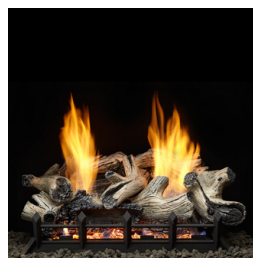

Beachcomber 30