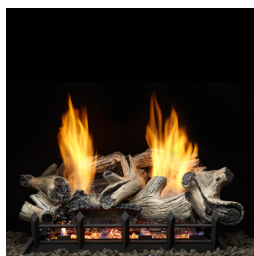

Berkley Oak 30							
BO30-R	30" 7pc Berkley Oak refractory log set for Natural Blaze VF 24" burner	$ 309	Y	21	14	Y	Y
Charisma							
CR24-H	24" Burncrete Hybrid 8 pc Charisma Log Set for use with Glow Getter 24" burner	$ 379	Y	Y	14	Y	Y
CR30-H	30" Burncrete Hybrid 8 pc Charisma Log Set for use with Glow Getter 24" burner	$ 409	Y	Y	14	Y	N
Dynamo							
DY24-H	24" Burncrete Hybrid 7 pc Dynamo Log Set for use with Glow Getter 24 inch burner	$ 409	Y	21	14	Y	Y
DY30-H	30" Burncrete Hybrid 7 pc Dynamo Log Set for use with Glow Getter 24 inch burner	$ 449	Y	Y	14	Y	Y
Highland Oak 24							
HO24-R	24" 7pc Highland Oak Refractory log set for Natural Blaze VF 24" Burner	$ 279	Y	Y	14	Y	Y
Highland Oak 30							
HO30-R	30" 7pc Highland Oak Refractory log set for Natural Blaze VF 24" Burner	$ 309	Y	21	21	Y	Y
Log Accessories							
SC2430EK	Two top log enhancement kit for SC24-R and SC30-R log sets	$ 99	Y	Y	14	Y	Y
Moxie							
MX24-H	24" Burncrete Hybrid 8 pc Moxie Log Set for use with Glow Getter 24" burner	$ 379	Y	21	14	Y	Y
MX30-H	30" Burncrete Hybrid 8 pc Moxie Log Set for use with Glow Getter 24" burner	$ 409	Y	14	14	Y	N
Stony Creek 24							
SC24-R	24" 11pc Stony Creek refractory log set for Natural Blaze VF 24" burner	$ 309	Y	Y	14	Y	Y
Stony Creek 30							
SC30-R	30" 11pc Stony Creek refractory log set for Natural Blaze VF 24" burner	$ 339	Y	Y	21	Y	Y

Beachcomber 24