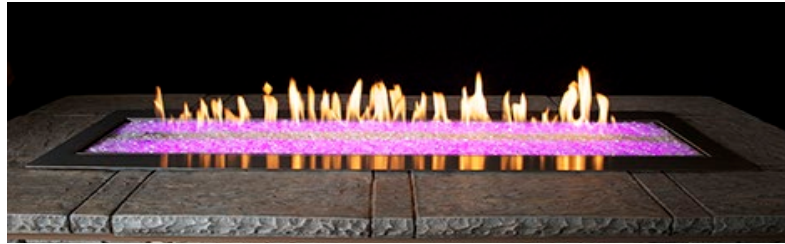

Carol Rose Coastal Collection Outdoor Fire Pit, Linear 60

For outdoor installation
 Available with Pre-Programmed-Color
 LED Lighting beneath burner
 Opening 13 11/16 x 58 7/8
 See manual before framing