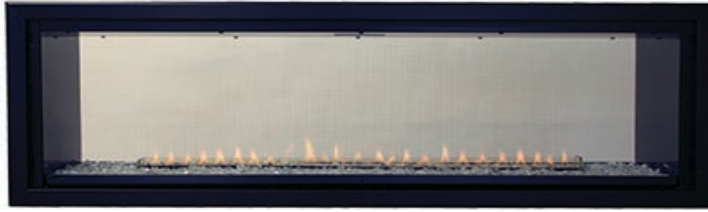

Boulevard Vent-Free Fireplace, Linear See-Through 48

Opening - 12-in H x 48-in W
Framing -
41 5/8-in H x 54 1/2-in W x 12-in D
(see manual for framing variations)
Installs with or without Decorative Fronts

Includes:

- Barrier
- Thermostat Remote (IP Models)
- Battery Relocation Kit (IP Models)

Crushed Glass may be installed with or without the log set. Uses 3 sq. ft.

Intermittent Pilot with Thermostat Variable Remote Control

Model	BTU Max/Min	Description	Wt	List
VFLB48SP90P	36,000/28,000	See-Through, IP, Barriers, Propane	152	$ 3,639.00
VFLB48SP90N	36,000/25,000	See-Through, IP, Barriers, Nat	152	$ 3,639.00

Liners

Model	Description	Wt	List
VBP48BLKR	Liner with Burner Cover, Black Porcelain	21	$ 614.00

Log Set

Model	Description	Wt	List
LS60SHF	Log Set, Ceramic Fiber with Rock Set, 22-pc., Driftwood	11	$ 419.00

Accessories

Model	Description	Wt	List
LK5	Lighting Kit, 120 V, Req switch or rheostat	2	$ 179.00

Crushed Glass

Model	Description	Wt	List
DG1BKP	Crushed Glass, Black Polished, approx. 1 sq. ft.	2.5	$ 78.00
DG1BUC	Crushed Glass, Blue Clear, approx. 1 sq. ft.	2.5	$ 78.00
DG1CLF	Crushed Glass, Clear Frost, approx. 1 sq. ft.	2.5	$ 78.00
DG1BCR	Crushed Glass, Copper Reflective, approx. 1 sq. ft.	2.5	$ 78.00
DG1BZR	Crushed Glass, Bronze Reflective, approx. 1 sq. ft.	2.5	$ 78.00

Glass Drops and Rocks

Model	Description	Wt	List
DG1NXS	Drops 1-in., Onyx Solid, approx. 1 sq. ft.	3.75	$ 64.00
DR1FMA	Decorative Rocks Assortment, approx. 1 sq. ft.	1.75	$ 169.00
DRFPA	Decorative Pebble Assortment, approx. 1/2 sq. ft.	0.5	$ 169.00