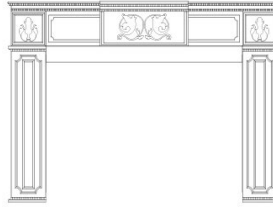

Surrounds

Cast Iron Surround - Requires SAN Adaptor

This insert requires a surround. Choose the traditional Cast Iron Surround or a one-piece steel surround below.

Model	Description	Wt	List
SC336BL	Cast Iron (7x6), Black	86	$ 519.00
SAN28	Surround Adaptor, Req for Cast Iron Surround with VF Insert	4	$ 139.00