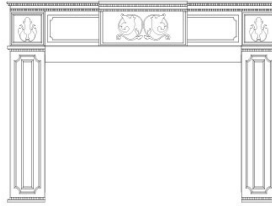

Surrounds

Cast Iron Surround - Requires SAN Adaptor

This insert requires a surround. Choose the traditional Cast Iron Surround or a one-piece steel surround below.

Model	Description	Wt	List
SC256BL	Cast Iron (7x6), Black	86	$ 449.00
SAN20	Surround Adaptor, Req for Cast Iron Surround with VF Insert	4	$ 139.00