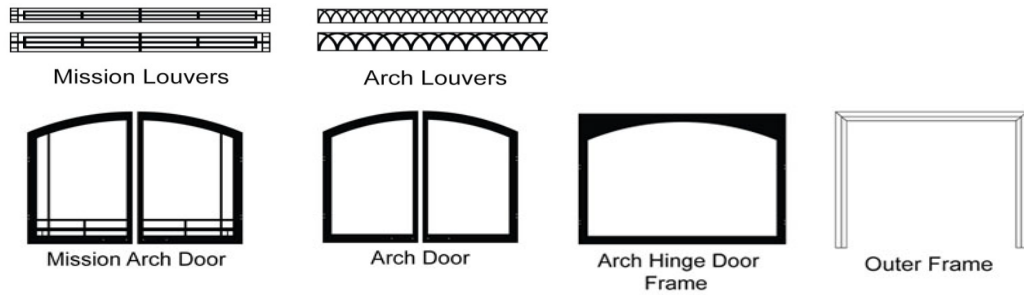

Louvers, Doors and Frame

Louvers for End of Peninsula Fireplace Only

Model	Description	Wt	List
DVG22MBL	Louvers, Black, Mission, 22	3	$ 358.00
DVG22ABL	Louvers, Black, Arch, 22	3	$ 358.00

Louvers for Face of Peninsula and See-Through Fireplaces

Model	Description	Wt	List
FBG36MBL	Louvers, Black, Mission	6	$ 369.00
FBG36MHP	Louvers, Hammered Pewter, Mission	6	$ 369.00
FBG36ABL	Louvers, Black, Arch	6	$ 369.00
FBG36AHP	Louvers, Hammered Pewter, Arch	6	$ 369.00

Doors - Require VFY36SBL Arch Hinge Door Frame

Model	Description	Wt	List
VFR36SMBL	Door Set, Black, Mission Arch	19	$ 789.00
VFR36SMHP	Door Set, Hammered Pewter, Mission Arch	19	$ 789.00
VFR36SCBL	Door Set, Black, Arch	19	$ 789.00
VFR36SCHP	Door Set, Hammered Pewter, Arch	19	$ 789.00
VFY36SBL	Door Frame, Black, Arch	9	$ 279.00

Steel Outer Frames for Louvered See-Through Fireplaces

Model	Description	Wt	List
VBF36TBL	Steel Frame, Black	5	$ 189.00
VBF36THP	Steel Frame, Hammered Pewter	5	$ 189.00
FBS36HP	Trim Kit, Bottom, Hammered Pewter	1	$ 61.00