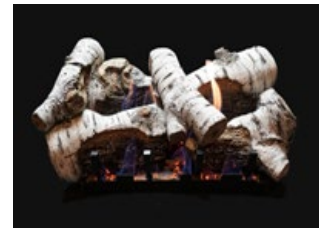

NEW for 2024

NEW Fallen Timber - Burncrete®

Model	Pallet Qty	Description	Wt	List
LS18CT	30/pallet	Fallen Timber Log Set, 8-piece, 18-inch, Burncrete		\$ 529.00
LS24CT	20/pallet	Fallen Timber Log Set, 8-piece, 24-inch, Burncrete		\$ 559.00
LS30CT	20/pallet	Fallen Timber Log Set, 8-piece, 30-inch, Burncrete		\$ 599.00

NEW Super Birch - Burncrete®

Model	Pallet Qty	Description	Wt	List
LS18CBS	30/pallet	Super Birch Log Set, 6-piece, 18-inch, Burncrete		\$ 404.00
LS24CBS	20/pallet	Super Birch Log Set, 6-piece, 24-inch, Burncrete		\$ 474.00
LS30CBS	20/pallet	Super Birch Log Set, 6-piece, 30-inch, Burncrete		\$ 499.00