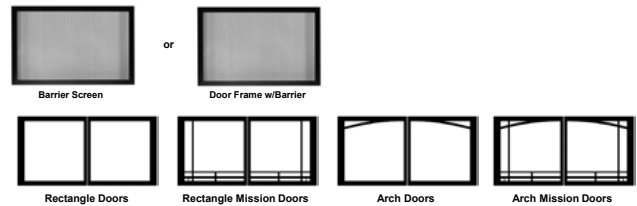

FRONTS (REQUIRES A FIREPLACE BARRIER)

Select a Barrier or a Door Frame and Doors

FIREPLACE BARRIER		
Barrier, Black	DVFQ36TBL	\$325
Door Frame with Barrier, Black, Rectangle	DVWQ3BL	\$345

DOOR SET (REQ DOOR FRAME WITH BARRIER)		
Door Set, Black, Rectangle	DVDB36CBL	\$609