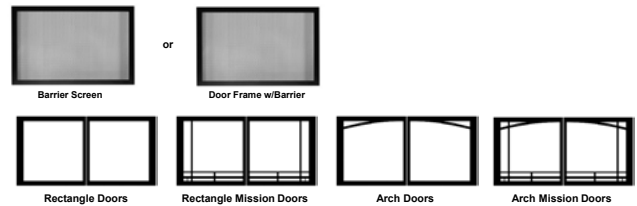

FRONTS (REQUIRES A FIREPLACE BARRIER)

Select a Barrier or a Door Frame and Doors

FIREPLACE BARRIER			
Barrier, Black	DVFB42TBL		$249
Door Frame with Barrier, Black	DWVB3BL		$265

DOOR SET (REQ DOOR FRAME WITH BARRIER)			
Door Set, Black, Rectangle	DVDB3CBL		$549
Door Set, Black, Mission Rectangle	DVDB3MBL		$549
Door Set, Black, Arch	DVRB3CBL		$549
Door Set, Black, Mission Arch	DVRB3MBL		$549

OUTER FRAME AND BOTTOM TRIM			
Steel Frame, Black	DVF3BL		$145
Steel Frame, Hammered Pewter	DVF3HP		$145
Trim Kit, Bottom, Hammered Pewter	FBS3HP		$69

CONTROL OPTIONS			
Remote, Battery Receiver/Remote, On/Off	FRBC		$225
Remote, Battery Receiver/Remote, Thermostat	FRBTC2		$275
Remote, Electric Receiver/Battery Remote, On/Off	FREC		$215
Remote, Battery Receiver/Remote, TouchScreen, Programmable	FRBTPS		$355
Wall Switch, On/Off	FWS1		$36
Wall Thermostat, Reed Switch	TMV		$49
Wall Thermostat, Wireless	TRW		$269

VARIABLE REMOTE FOR IP (INCL STEPPER MOTOR, THERMOSTAT REMOTE, AND WIRING)			
Remote, Var Flame Kit, NG	RVKN		$379
Remote, Var Flame Kit, LP	RVKP		$379