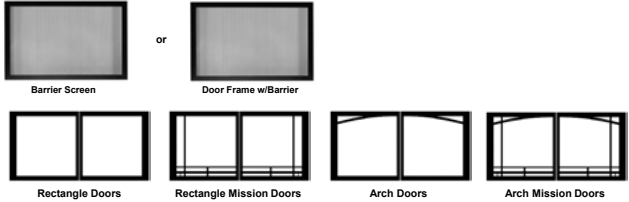

LINERS

Liner, Aged Brick	DVP2SA	\$309
Liner, Stacked Limestone	DVP2SG	\$299
Liner, Herringbone Brick	DVP2SH	\$309
Liner, Black Porcelain	DVP2SKR	\$395

LOUVERS

Louvers, Black, Mission	DVG2MBL	\$399
Louvers, Hammered Pewter, Mission	DVG2MHP	\$399
Louvers, Black, Arch	DVG2ABL	\$399
Louvers, Hammered Pewter, Arch	DVG2AHP	\$399