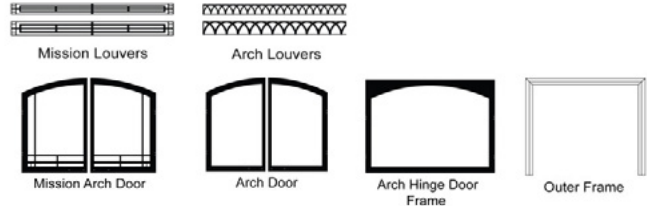

BRECKENRIDGE VFD VFP VFS	BOULEVARD VFS VFL	VAIL VFP VFD VFPA VFP	INNSBROOK LOFT VFLC VFPC VBPC	SPIRIT STOVE VFD	HEARTHRITE HRSQ HLS	VENT-FREE LOG SETS AND BURNERS	ACCESSORIES MISC

VAIL Premium 32"

Opening - 22 1/4 H 31 W

Framing - 33 3/4 H x 35 1/2 W x 16 1/4 D

MILLIVOLT WITH ON/OFF SWITCH

VF Premium Fireplace - Millivolt, NG	VFPA32BP30LN	$1,799
VF Premium Fireplace - Millivolt, LP	VFPA32BP30LP	$1,799
VF Premium Fireplace - Millivolt, Blower, NG	VFPA32BP31LN	$2,089
VF Premium Fireplace - Millivolt, Blower, LP	VFPA32BP31LP	$2,089

INTERMITTENT PILOT WITH ON/OFF SWITCH

INCLUDES AC POWER ADAPTER (120VAC) WITH BATTERY BACKUP (SWITCHES TO BATTERY DURING POWER OUTAGE)

VF Premium Fireplace - IPI, NG	VFPA32BP70LN	$2,059
VF Premium Fireplace - IPI, LP	VFPA32BP70LP	$2,059
VF Premium Fireplace - IPI, Blower, NG	VFPA32BP71LN	$2,299
VF Premium Fireplace - IPI, Blower, LP	VFPA32BP71LP	$2,299

LOG SETS - REQUIRED

Log Set, 5-pc., 24-in., Ceramic Fiber	LS24EF	$309
Log Set, 6-pc., 24-in., Refractory	LS24RS	$254

LINERS

Liner, Aged Brick	VBP32SA	$299
Liner, Banded Brick	VBP32SE	$299
Liner, Traditional Brick	VBP32SF	$309
Liner, Stacked Limestone	VBP32SG	$359
Liner, Black Porcelain	VBP32SKR	$405

ACCESSORIES

Ember Kit	EK1	$99
Blower, Auto, 1-spd	FBB5	$275
Flex Gas Line, 24-in. Stainless Steel	GF24	$45
Platinum Embers	PE20	$35
Hood, Extended, Black	VB4H32BL	$119

LOUVERS

Louvers, Black, Arch	DVG1ABL	$369
Louvers, Hammered Pewter, Arch	DVG1AHP	$369
Louvers, Black, Mission	DVG1MBL	$369
Louvers, Hammered Pewter, Mission	DVG1MHP	$369

DOORS - REQUIRE VFY32SBL ARCH HINGE DOOR FRAME

Door Set, 32S, Black, Arch	VFR32SCBL	$815
Door Set, 32S, Hammered Pewter, Arch	VFR32SCHP	$815
Door Set, 32S, Black, Mission Arch	VFR32SMBL	$815
Door Set, 32S, Hammered Pewter, Mission Arch	VFR32SMHP	$815

OUTER FRAME

Steel Frame, EZ Attach, Black	VBS32SBL	$179
Steel Frame, EZ Attach, Hammered Pewter	VBS32SHP	$179
Trim Kit, Bottom, Hammered Pewter	FBS1HP	$65
Door Frame, Black, Arch	VFY32SBL	$265

CONTROL OPTIONS

Remote, Battery Receiver/Remote, On/Off	FRBC	$225
Remote, Battery Receiver/Remote, Thermostat	FRBTC2	$275
Remote, Electric Receiver/Battery Remote, On/Off	FREC	$215
Remote, Battery Receiver/Remote, TouchScreen, Programmable	FRBTPS	$355
Wall Switch, On/Off	FWS1	$36
Wall Thermostat, Reed Switch	TMV	$49
Wall Thermostat, Wireless	TRW	$269

VARIABLE REMOTE FOR IP (INCL STEPPER MOTOR, THERMOSTAT REMOTE, AND WIRING)

Remote, Var Flame Kit, NG	RVKN	$379
Remote, Var Flame Kit, LP	RVKP	$379