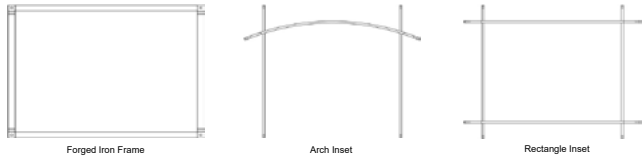

FORGED IRON FRONTS AND INSETS		
Forged Iron Frame, Black	DFF40BL	$1,295
Forged Iron Inset, Arch, Black	DFF40RBL	$425
Forged Iron Inset, Rectangle, Black	DFF40CBL	$405
Forged Iron Frame, Distressed Pewter	DFF40FPD	$1,515
Forged Iron Inset, Arch, Distressed Pewter	DFF40RPD	$539
Forged Iron Inset, Rectangle, Distressed Pewter	DFF40CPD	$519
Forged Iron Frame, Oil-Rubbed Bronze	DFF40BZT	$1,515
Forged Iron Inset, Arch, Oil-Rubbed Bronze	DFF40RBZT	$539
Forged Iron Inset, Rectangle, Oil-Rubbed Bronze	DFF40FBZT	$519