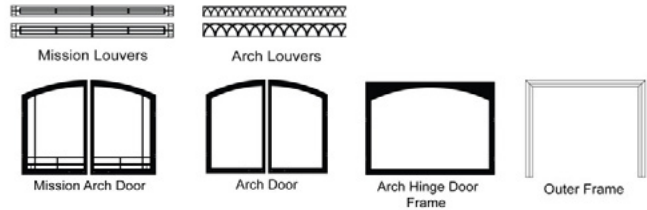

BRECKENRIDGE	BOULEVARD	VAIL	INNSBROOK LOFT	SPIRIT STOVE	HEARTHRITE	VENT-FREE	ACCESSORIES
VFD VFP VFS	VFS VFL	VFP VFD VFPA VFP	VFLC VFPC VBPC	VFD	HRSQ HLS	LOG SETS AND BURNERS	MISC

BRECKENRIDGE Firebox Premium 36

Opening - 27 3/8 H 36 W x 17 7/8 D

Framing - 38 7/8 H x 40 3/8 W x 20 9/16 D

Available Liners – See brochure for liner style colors

VENT-FREE FIREBOX PREMIUM 36		
VF Premium Firebox - Circulating, Flush Front	VFP36FB0F	$909
VF Premium Firebox - Circulating, Louver	VFP36FB0L	$909

LINERS		
Liner, Aged Brick	VBP36D2A	$329
Liner, Banded Brick	VBP36D2E	$369
Liner, Traditional Brick	VBP36D2F	$399
Liner, Stacked Limestone	VBP36D2G	$479

ACCESSORIES		
Ember Kit	EK1	$99
Blower, Auto, 1-spd	FBB5	$275
Speed Cont, Var, FBB5	SCV1	$55
Fresh Air Kit	VFA2	$105
Lighting Kit, 120 V, Req switch or rheostat	LK3	$239

EXTENDED HOOD		
REQUIRED FOR THICK SURROUNDING MATERIALS - SUCH AS STONE OR BRICK		
Hood, Extended, Black	VB4H36BL	$129

DOOR SET - REQUIRES VBY36TBL DOOR FRAME WITH BARRIER		
Door Set, Black, Arch	VBR36TCBL	$909
Door Set, Hammered Pewter, Arch	VBR36TCHP	$909
Door Set, Black, Mission Arch	VBR36TMBL	$909
Door Set, Hammered Pewter, Mission Arch	VBR36TMHP	$909
Door Frame, Black, Arch	VBY36TBL	$315

LOUVERS (FOR LOUVERED FIREBOXES ONLY)		
Louvers, Black, Arch	FBG36ABL	$399
Louvers, Hammered Pewter, Arch	FBG36AHP	$399
Louvers, Black, Mission	FBG36MBL	$399
Louvers, Hammered Pewter, Mission	FBG36MHP	$399

FRAMES - OUTER FRAME FOR LOUVERED BOXES		
Steel Frame, Black	VBF36TBL	$205
Steel Frame, Hammered Pewter	VBF36THP	$205
Steel Frame, EZ Attach, Hammered Pewter	VBS36SHP	$195