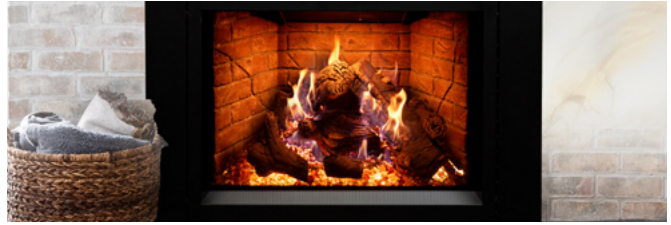

RUSHMORE	RUSHMORE	MCKINLEY	BOULEVARD	LOFT	TAHOE	TAHOE CLEAN	INSERTS
DVCT	DVCT INSERT	DVCTL	DVLL	DVL	DVD DVP DVX	DVCD DVCC DVCP DVCX	DVC DVCP

RAINIER PREMIUM INSERTS AVAILABLE SUMMER 2026
Insert Extra Large

- 22"H x 35"W viewing area
- Accent Blower
- Ember glass
- Ember and Top Accent Light
- Triple burner w/ 2 elevated burners
- Glowing embers
- Battery Back Up
- Ceramic glass
- PF2 ignition system with remote

MULTI-FUNCTION THERMOSTAT REMOTE CONTROL FOR FLAME, LIGHT, AND BLOWER

DV Insert - Proflame 2, Ceramic Glass, Blower, Ember Lights, Accent Lights, 25-40K BTU, Extra Large, NG	DVCP40BN91N	$5,499
DV Insert - Proflame 2, Ceramic Glass, Blower, Ember Lights, Accent Lights, 29-38.5K BTU, Extra Large, LP	DVCP40BN91P	$5,499

LOGSETS (REQ)

Empire Traditional Logs	LS40TIN	$549
Birch Logs	LS40BIN	$629

LINERS (REQ)

Liner, Fire-Cracked Red	DVP40FCR	$449
Liner, Fire-Cracked Gray	DVP40FCG	$449
Liner, Reflective, Black	DVP40RB	$569
Liner, Herringbone Red	DVP40HR	$449

SURROUNDS (REQ)

Surround, 44 x 32 Black	DS40441BL	$319
Surround, 44 x 32 Black	DS40440BL	$319
Surround, 48 x 34 Black	DS40481BL	$339
Surround, 48 x 34 Black	DS40480BL	$339

FRAMES

Decorative Forged Front, Black	DFI40BL	$1,849
Decorative Forged Arch Inset, Black	DFI40ABL	$599
Decorative Forged Rectangle Inset, Black	DFI40RBL	$529
Decorative Forged Front, Bronze	DFI40BZ	$2,109
Decorative Forged Arch Inset, Oil-Rubbed Bronze, Light	DFI40ABZ	$749
Decorative Forged Rectangle Inset, Oil-Rubbed Bronze	DFI40RBZ	$689
Decorative Front, Distressed Pewter	DFI40DP	$1,849
Decorative Arch Inset, Distressed Pewter	DFI40ADP	$599
Decorative Rectangular Inset, Distressed Pewter	DFI40RDP	$529
Beveled Window Frame, Textured Black	DFB40BL	$1,599
Beveled Window Frame, Oil-Rubbed Bronze, Light	DFB40BZ	$1,899
Beveled Window Frame, Brushed Nickel	DFB40BN	$1,679