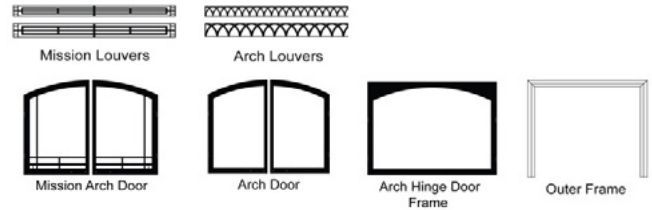

LOUVERS (FOR LOUVERED FIREBOXES ONLY)		
Louvers, Black, Arch	FBG36ABL	$399
Louvers, Hammered Pewter, Arch	FBG36AHP	$399
Louvers, Hammered Pewter, Mission	FBG36MHP	$399
Louvers, Black, Mission	FBG36MBL	$399

OUTER FRAME, STEEL FOR FLUSH OR LOUVERED BOXES EASY INSTALL DESIGN		
Steel Frame, EZ Attach, Black	VBS36SBL	$195
Steel Frame, EZ Attach, Hammered Pewter	VBS36SHP	$195
Trim Kit, Bottom, Hammered Pewter	FBS36HP	$65

CABINET MANTELS AND CORNER CABINET MANTELS WITH BASES		
THESE MANTELS FIT THE FIREPLACES ON THIS PAGE. CABINET MANTELS REQUIRE 3-PIECE FRAME. ALSO SEE PROFILE MANTELS AND MANTEL SHELVES.		
Cherry	EMBF3SC	$1,789
Dark Oak	EMBF3SDO	$1,789
Oak	EMBF3SO	$1,789
Unfinished Hardwood	EMBF3SUH	$1,519
White	EMBF3SW	$1,789
Cherry, Corner	EMBC3SC	$1,689
Dark Oak, Corner	EMBC3SDO	$1,689
Oak, Corner	EMBC3SO	$1,689
Unfinished Hardwood, Corner	EMBC3SUH	$1,449
White, Corner	EMBC3SW	$1,689