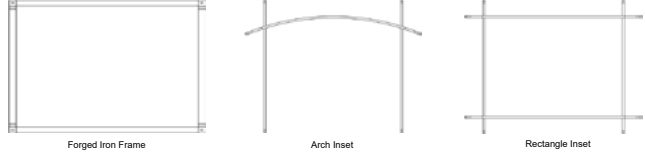

MULTI-FUNCTION SYSTEM INCLUDES THERMOSTAT VARIABLE REMOTE CONTROL

DV See Thru Fireplace, Multi-Function Remote, NG (Req Log Set and Liner)	DVCT40CSP95N	$9,525
DV See Thru Fireplace, Multi-Function Remote, LP (Req Log Set and Liner)	DVCT40CSP95P	$9,525