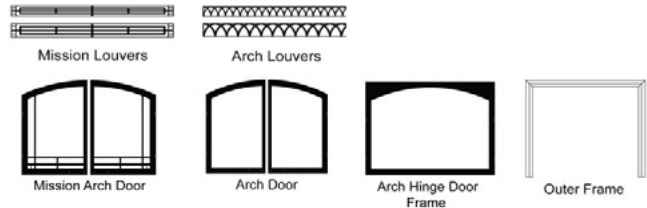

BRECKENRIDGE VFD VFP VFS	BOULEVARD VFS VFL	VAIL VFP VFD VFPA VFP	INNSBROOK LOFT VFLC VFPC VBPC	SPIRIT STOVE VFD	HEARTHRITE HRSQ HLS	VENT-FREE LOG SETS AND BURNERS	ACCESSORIES MISC

BRECKENRIDGE Firebox Deluxe 32

Opening - 24 1/4 H 31 W x 14 1/8 D

Framing - 33 3/4 H x 35 1/2 W x 16 1/4 D

Available Liners – See brochure for liner style colors

VENT-FREE FIREBOX DELUXE 32

VF Deluxe Firebox - Circulating, Flush Front	VFD32FB0F	$679
VF Deluxe Firebox - Circulating, Louver	VFD32FB0L	$679
VF Deluxe Firebox - Circulating, Flush Front, Refractory Liner	VFD32FB2MF	$835
VF Deluxe Firebox - Circulating, Louver, Refractory Liner	VFD32FB2ML	$835

LINERS

Liner, Aged Brick	VBP32SA	$299
Liner, Banded Brick	VBP32SE	$299
Liner, Traditional Brick	VBP32SF	$309
Liner, Stacked Limestone	VBP32SG	$359
Liner, Black Porcelain	VBP32SKR	$405

ACCESSORIES

Ember Kit	EK1	$99
Blower, Auto, 1-spd	FBB5	$275
Speed Cont, Var, FBB5	SCV1	$55
Fresh Air Kit	VFA2	$105

EXTENDED HOOD

REQUIRED FOR THICK SURROUNDING MATERIALS - SUCH AS STONE OR BRICK

Hood, Extended, Black	VB4H32BL	$119

DOOR SET - REQUIRES VFY32SBL DOOR FRAME WITH BARRIER

Door Set, 32S, Black, Arch	VFR32SCBL	$815
Door Set, 32S, Hammered Pewter, Arch	VFR32SCHP	$815
Door Set, 32S, Black, Mission Arch	VFR32SMBL	$815
Door Set, 32S, Hammered Pewter, Mission Arch	VFR32SMHP	$815
Door Frame, Black, Arch	VBY42SBL	$295

LOUVERS (FOR LOUVERED FIREBOXES ONLY)

Louvers, Black, Arch	DVG1ABL	$369
Louvers, Hammered Pewter, Arch	DVG1AHP	$369
Louvers, Black, Mission	DVG1MBL	$369
Louvers, Hammered Pewter, Mission	DVG1MHP	$369

OUTER FRAME, STEEL FOR FLUSH OR LOUVERED BOXES EASY INSTALL DESIGN

Steel Frame, EZ Attach, Black	VBS32SBL	$179
Steel Frame, EZ Attach, Hammered Pewter	VBS32SHP	$179
Trim Kit, Bottom, Hammered Pewter	FBS1HP	$65

CABINET MANTELS AND CORNER CABINET MANTELS WITH BASES

THESE MANTELS FIT THE FIREPLACES ON THIS PAGE. CABINET MANTELS REQUIRE 3-PIECE FRAME. ALSO SEE PROFILE MANTELS AND MANTEL SHELVES.

Cherry	EMBF1SC	$1,599
Dark Oak	EMBF1SDO	$1,599
Oak	EMBF1SO	$1,599
Unfinished Hardwood	EMBF1SUH	$1,329
White	EMBF1SW	$1,599
Cherry, Corner	EMBC1SC	$1,539
Dark Oak, Corner	EMBC1SDO	$1,539
Oak, Corner	EMBC1SO	$1,539
Unfinished Hardwood, Corner	EMBC1SUH	$1,279
White, Corner	EMBC1SW	$1,539