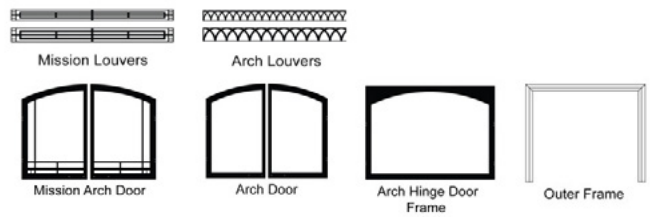

VENT FREE FIREPLACES

BRECKENRIDGE VFD VFP VFS	BOULEVARD VFS VFL	VAIL VFP VFD VFPA VFP	INNSBROOK LOFT VFLC VFPC VBPC	SPIRIT STOVE VFD	HEARTHRITE HRSQ HLS	VENT-FREE LOG SETS AND BURNERS	ACCESSORIES MISC

BRECKENRIDGE Firebox Select 32

Opening - 31 5/8 H 31 W x 18 1/8 D

Framing - 38 7/8 H x 35 3/8 W x 23 3/8 D

Available Liners – See brochure for liner style colors

VENT-FREE FIREBOX SELECT 32		
VF Select Firebox - Circulating, Flush Front	VFS32FB0F	$929

LINERS		
Liner, Herringbone Brick	VBP32T2H	$429
Liner, Stacked Limestone	VBP32T2G	$459
Liner, Banded Brick	VBP32T2E	$389

ACCESSORIES		
Ember Kit	EK1	$99
Blower, Auto, 1-spd	FBB5	$275
Speed Cont, Var, FBB5	SCV1	$55
Fresh Air Kit	VFA2	$105
Lighting Kit, 120 V, Req switch or rheostat	LK3	$239

EXTENDED HOOD		
REQUIRED FOR THICK SURROUNDING MATERIALS - SUCH AS STONE OR BRICK		
Hood, Extended, Black	VB4H32BL	$119

DOOR SET - REQUIRES VBY32GBL DOOR FRAME WITH BARRIER		
Door Set, Black, Arch	VBR32GCBL	$889
Door Set, Hammered Pewter, Arch	VBR32GCHP	$899
Door Set, Black, Mission Arch	VBR32GMBL	$889
Door Set, Hammered Pewter, Mission Arch	VBR32GMHP	$899
Door Frame, Black, Arch	VBY32GBL	$295
Steel Frame, EZ Attach, Black	VBS32TBL	$179