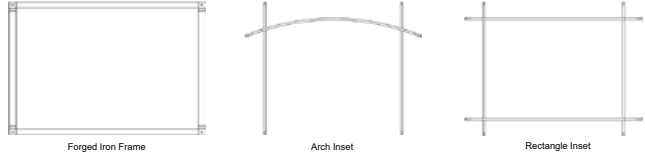

CONVERSION KITS

Conversion Kit, IPI, NG To LP	37506	$109
Conversion Kit, IPI, LP To NG	37507	$109

FORGED IRON FRONTS AND INSETS

Forged Iron Frame, Black	DFF36BL	$1,035
Forged Iron Inset, Arch, Black	DFF36RBL	$405
Forged Iron Inset, Rectangle, Black	DFF36CBL	$385
Forged Iron Frame, Distressed Pewter	DFF36FPD	$1,389
Forged Iron Inset, Arch, Distressed Pewter	DFF36RPD	$529
Forged Iron Inset, Rectangle, Distressed Pewter	DFF36CPD	$509
Forged Iron Frame, Oil-Rubbed Bronze	DFF36BZT	$1,389
Forged Iron Inset, Arch, Oil-Rubbed Bronze	DFF36RBZT	$529
Forged Iron Inset, Rectangle, Oil-Rubbed Bronze	DFF36FBZT	$509