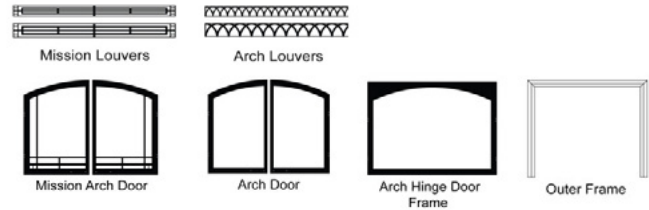

BRECKENRIDGE Firebox Premium 32

Opening - 27 3/8 H x 31 W x 17 7/8 D

Framing - 38 7/8 H x 35 3/8 W x 20 9/16 D

Available Liners - See brochure for liner style colors

VENT-FREE FIREBOX PREMIUM 32

VF Premium Firebox - Circulating, Flush Front	VFP32FB0F	$835
VF Premium Firebox - Circulating, Louver	VFP32FB0L	$835

LINERS

Liner, Aged Brick	VBP32D2A	$309
Liner, Banded Brick	VBP32D2E	$329
Liner, Traditional Brick	VBP32D2F	$349
Liner, Stacked Limestone	VBP32D2G	$429

ACCESSORIES

Ember Kit	EK1	$99
Blower, Auto, 1-spd	FBB5	$275
Speed Cont, Var, FBB5	SCV1	$55
Fresh Air Kit	VFA2	$105
Lighting Kit, 120 V, Req switch or rheostat	LK3	$239

EXTENDED HOOD

REQUIRED FOR THICK SURROUNDING MATERIALS - SUCH AS STONE OR BRICK

Hood, Extended, Black	VB4H32BL	$119

DOOR SET - REQUIRES VBY32TBL DOOR FRAME WITH BARRIER

Door Set, Black, Arch	VBR32TCBL	$889
Door Set, Hammered Pewter, Arch	VBR32TCHP	$889
Door Set, Black, Mission Arch	VBR32TMBL	$889
Door Set, Hammered Pewter, Mission Arch	VBR32TMHP	$889
Door Frame, Black, Arch	VBY32TBL	$285

LOUVERS (FOR LOUVERED FIREBOXES ONLY)

Louvers, Black, Arch	DVG1ABL	$369
Louvers, Hammered Pewter, Arch	DVG1AHP	$369
Louvers, Black, Mission	DVG1MBL	$369
Louvers, Hammered Pewter, Mission	DVG1MHP	$369

FRAMES - OUTER FRAME FOR LOUVERED BOXES

Steel Frame, Black	VBF32TBL	$179
Steel Frame, Hammered Pewter	VBF32THP	$179
Trim Kit, Bottom, Hammered Pewter	FBS1HP	$65