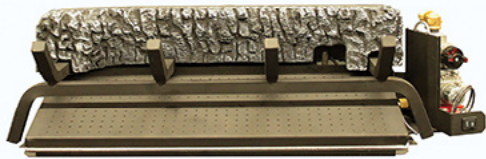

RUSHMORE	RUSHMORE	MCKINLEY	BOULEVARD	LOFT	TAHOE	TAHOE CLEAN	INSERTS
DVCT	DVCT INSERT	DVCTL	DVLL	DVL	DVD DVP DVX	DVCD DVCC DVCP DVCX	DVC DVCP

VENTED GAS LOG SETS
Elite Radiant

BURNER W/ MATCH LIGHT

Elite Burner, 18-in., Match Light, 33,000 BTU	BFL18MTN	$789
Elite Burner, 21/24-in., Match Light, 55,000 BTU	BFL2124MTN	$809
Elite Burner, 30-in., Match Light, 65,000 BTU	BFL30MTN	$835

BURNER W/ MANUAL SAFETY PILOT (UL CERTIFIED)

Elite Burner, 18-in., Manual, 33,000 BTU	BFM18MTN	$925
Elite Burner, 21/24-in., Manual Safety Pilot, 55,000 BTU	BFM2124MTN	$985
Elite Burner, 30-in., Manual Safety Pilot, 65,000 BTU	BFM30MTN	$989

BURNER W/ MILLIVOLT ON/OFF SWITCH (UL CERTIFIED)

Elite Burner, 18-in., Millivolt, 33,000 BTU	BFR18MTN	$1,045
Elite Burner, 21/24-in., Millivolt, 55,000 BTU	BFR2124MTN	$1,079

ELITE RADIANT VENTED BURNER, MILLIVOLT WITH VARIABLE REMOTE CONTROL (UL CERTIFIED)

Elite Burner, 18-in., IPI, 33,000 BTU, w/LP Conv Kit	BFE18MTN	$1,225
Elite Burner, 21/24-in., IPI, 55,000 BTU, w/LP Conv Kit	BFE2124MTN	$1,245
Elite Burner, 30-in., IPI, 65,000 BTU, w/LP Conv Kit	BFE30MTN	$1,265

CONVERSION KITS

NG to LP, Vented Burner 18/2124/30 - Manual Safety Pilot Valve, 55,000 BTU - incl Main orifice, air mixer, and pilot orifice.	CKV115	$102
NG to LP, Vented Burner 18/2124/30 - Millivolt 55,000 BTU - incl Main orifice, air mixer, pilot orifice, and regulator	CKV117	$102
NG to LP, Vented Burner 2124, Hi/Lo Remote Valve, 55,000 BTU - incl Main orifice, air mixer, and pilot orifice	CKV119	$102
NG to LP, Vented Burner 30, Hi/Lo Remote Valve, 65,000 BTU - incl Main orifice, air mixer, and pilot orifice	CKV120	$102

CONTROL OPTIONS FOR BFR(18,2124,30)MTN ONLY

Remote, Battery Receiver/Remote, On/Off	FRBC	$225
Wall Switch, On/Off	FWS1	$36
On/Off Switch in Log	SWL	$80