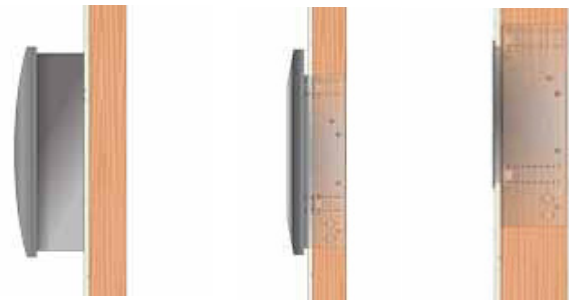

INTERMITTENT PILOT WITH WALL SWITCH

Linear VF - Contemporary - Slim Line, IPI, 10K, NG	VFSL30FP7010N	$2,319
Linear VF - Contemporary - Slim Line, IPI, 10K, LP	VFSL30FP7010P	$2,319
Linear VF - Contemporary - Slim Line, IPI, NG	VFSL30FP70N	$2,319
Linear VF - Contemporary - Slim Line, IPI, LP	VFSL30FP70P	$2,319