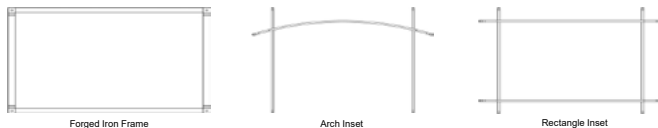

Beveled Frame

BEVELED FRAMES		
Beveled Frame, 1.5-in., Textured Black	DF302BLX	\$1,169
Beveled Frame, 1.5-in., Brushed Nickel	DF302BNB	\$1,209
Beveled Frame, 1.5-in., Oil-Rubbed Bronze	DF302BZT	\$1,209