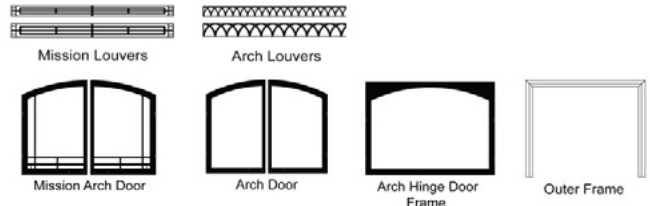

VAIL Premium 36"

Opening - 24 1/4" H x 36" W

Framing - 35 3/4" H x 40 1/2" W x 18 3/4" D

MILLIVOLT WITH ON/OFF SWITCH

VF Premium Fireplace - Millivolt, NG	VFPA36BP30LN	$2,059
VF Premium Fireplace - Millivolt, LP	VFPA36BP30LP	$2,059
VF Premium Fireplace - Millivolt, Blower, NG	VFPA36BP31LN	$2,319
VF Premium Fireplace - Millivolt, Blower, LP	VFPA36BP31LP	$2,319

INTERMITTENT PILOT WITH ON/OFF SWITCH

INCLUDES AC POWER ADAPTER (120VAC) WITH BATTERY BACKUP (SWITCHES TO BATTERY DURING POWER OUTAGE)

VF Premium Fireplace - IPI, NG	VFPA36BP70LN	$2,269
VF Premium Fireplace - IPI, LP	VFPA36BP70LP	$2,269
VF Premium Fireplace - IPI, Blower, NG	VFPA36BP71LN	$2,539
VF Premium Fireplace - IPI, Blower, LP	VFPA36BP71LP	$2,539

LOG SETS - REQUIRED

Log Set, 5-pc., 30-in., Ceramic Fiber	LS30EF	$359
Log Set, 6-pc., 30-in., Refractory	LS30RS	$279

LINERS

Liner, Aged Brick	VBP36SA	$309
Liner, Banded Brick	VBP36SE	$319
Liner, Traditional Brick	VBP36SF	$329
Liner, Stacked Fieldstone	VBP36SG	$399
Liner, Black Porcelain	VBP36SKR	$439

ACCESSORIES

Ember Kit	EK1	$99
Blower, Auto, 1-spd	FBB5	$275
Flex Gas Line, 24-in. Stainless Steel	GF24	$45
Platinum Embers	PE20	$35
Hood, Extended, Black	VB4H36BL	$129

LOUVERS

Louvers, Black, Arch	FBG36ABL	$399
Louvers, Hammered Pewter, Arch	FBG36AHP	$399
Louvers, Black, Mission	FBG36MBL	$399
Louvers, Hammered Pewter, Mission	FBG36MHP	$399

DOORS - REQUIRE VFY36SBL ARCH HINGE DOOR FRAME

Door Set, 36S, Black, Arch	VFR36SCBL	$835
Door Set, 36S, Hammered Pewter, Arch	VFR36SCHP	$835
Door Set, 36S, Black, Mission Arch	VFR36SMBL	$835
Door Set, 36S, Hammered Pewter, Mission Arch	VFR36SMHP	$835
Door Frame, Black, Arch	VFY36SBL	$295

OUTER FRAME

Steel Frame, EZ Attach, Black	VBS36SBL	$195
Steel Frame, EZ Attach, Hammered Pewter	VBS36SHP	$195
Trim Kit, Bottom, Hammered Pewter	FBS36HP	$65

CONTROL OPTIONS

Remote, Battery Receiver/Remote, On/Off	FRBC	$225
Remote, Battery Receiver/Remote, Thermostat	FRBTC2	$275
Remote, Electric Receiver/Battery Remote, On/Off	FREC	$215
Remote, Battery Receiver/Remote, TouchScreen, Programmable	FRBTPS	$355
Wall Switch, On/Off	FWS1	$36
Wall Thermostat, Reed Switch	TMV	$49
Wall Thermostat, Wireless	TRW	$269

VARIABLE REMOTE FOR IP (INCL STEPPER MOTOR, THERMOSTAT REMOTE, AND WIRING)

Remote, Var Flame Kit, NG	RVKN	$379
Remote, Var Flame Kit, LP	RVKP	$379