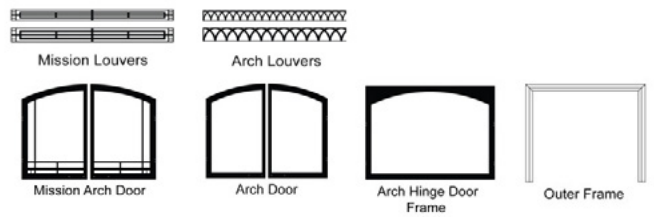

BRECKENRIDGE VFD VFP VFS	BOULEVARD VFS VFL	VAIL VFP VFD VFPA VFP	INNSBROOK LOFT VFLC VFPC VBPC	SPIRIT STOVE VFD	HEARTHRITE HRSQ HLS	VENT-FREE LOG SETS AND BURNERS	ACCESSORIES MISC

BRECKENRIDGE Firebox Select 42

Opening - 31 5/8 H 40 W x 17 1/4 D

Framing - 38 7/8 H x 44 3/8 W x 23 3/8 D

Available Liners – See brochure for liner style colors

VENT-FREE FIREBOX SELECT 42

VF Select Firebox - Circulating, Flush Front	VFS42FB0F	$1,109

LINERS

Liner, Banded Brick	VBP42T2E	$429
Liner, Herringbone Brick	VBP42T2H	$459
Liner, Stacked Limestone	VBP42T2G	$529

ACCESSORIES

Ember Kit	EK1	$99
Blower, Auto, 1-spd	FBB5	$275
Speed Cont, Var, FBB5	SCV1	$55
Fresh Air Kit	VFA2	$105
Lighting Kit, 120 V, Req switch or rheostat	LK3	$239

EXTENDED HOOD

REQUIRED FOR THICK SURROUNDING MATERIALS - SUCH AS STONE OR BRICK

Hood, Extended, Black	VB4H42BL	$149

DOOR SET REQUIRES VBY42GBL DOOR FRAME WITH BARRIER

Door Set, Black, Arch	VBR42GCBL	$995
Door Set, Hammered Pewter, Arch	VBR42GCHP	$1,009
Door Set, Black, Mission Arch	VBR42GMBL	$995
Door Set, Hammered Pewter, Mission Arch	VBR42GMHP	$1,009
Door Frame, Black, Arch	VBY42GBL	$345
Steel Frame, EZ Attach, Black	VBS42TBL	$195