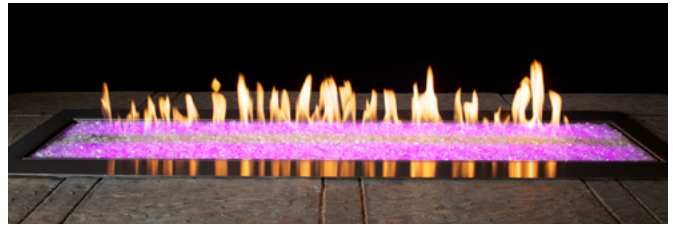

CAROL ROSE Outdoor Fire Pit

Linear 48:

Available with Pre-Programmed Color LED Lighting beneath burner

Opening 13 11/16 x 46 7/8

See manual before framing

Linear 60:

Available with Pre-Programmed Color LED Lighting beneath burner

Opening 13 11/16 x 58 7/8

See manual before framing

48 OUTDOOR STAINLESS STEEL LINEAR FIRE PIT

48-in., Manual, NG	OL48TP10N	$2,429
48-in., Manual, LP	OL48TP10P	$2,429
48-in., Manual, Multicolor LED Lighting, NG	OL48TP18N	$3,039
48-in., Manual, Multicolor LED Lighting, LP	OL48TP18P	$3,039

60 OUTDOOR STAINLESS STEEL LINEAR FIRE PIT

60-in., Manual, NG	OL60TP10N	$2,709
60-in., Manual, LP	OL60TP10P	$2,709
60-in., Manual, Multicolor LED Lighting, NG	OL60TP18N	$3,325
60-in., Manual, Multicolor LED Lighting, LP	OL60TP18P	$3,325

ACCESSORIES

Stainless Steel Tilt-out LP Tank Door	BBA	$379
Stainless Steel Register Kit (2 registers, For island ventilation)	BRB	$78
Drain Tray, 48/60 Linear, Stainless Steel	DT48LSS	$395
Weather Cover 48	WC48LSS	$489
Weather Cover 60	WC60LSS	$559
Wind Deflector Glass, Tall 48	WG484LT	$315
Wind Deflector Glass, Tall 60	WG604LT	$429

CRUSHED GLASS (REQ)

Crushed Glass, Clear Frost, approx. 1 sq. ft.	DG1CLF	$83
Crushed Glass, Bronze Reflective, approx. 1 sq. ft.	DG1BZR	$83
Crushed Glass, Copper Reflective, approx. 1 sq. ft.	DG1BCR	$83

MEDIA QUANTITIES

OL48	7 bags
OL60	8 bags

GLASS DROPLETS, ROCKS, AND PEBBLES

Crushed Glass, Black Polished, approx. 1 sq. ft.	DG1BKP	$83
Crushed Glass, Blue Clear, approx. 1 sq. ft.	DG1BUC	$83

48 CONVERSION KITS

Conversion Kit, LP To NG	37991	$169
Conversion Kit, NG To LP	37992	$169

60 CONVERSION KITS

Conversion Kit, LP To NG	37993	$169
Conversion Kit, NG To LP	37994	$169

GAS SUPPLY TIMER OPTIONS

E-Stop Gas Timer, 1 to 60 min.	GT060	$299
E-Stop Timer Compartment, Stainless Steel	GTCSS	$359