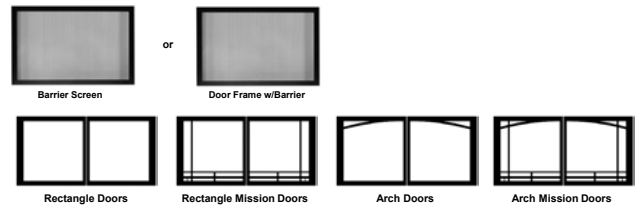

LINERS

Liner, Aged Brick	DVP1SA	\$299
Liner, Stacked Limestone	DVP1SG	\$259
Liner, Herringbone Brick	DVP1SH	\$299
Liner, Black Porcelain	DVP1SKR	\$349

LOUVERS

Louvers, Black, Mission	DVG1MBL	\$369
Louvers, Hammered Pewter, Mission	DVG1MHP	\$369
Louvers, Black, Arch	DVG1ABL	\$369
Louvers, Hammered Pewter, Arch	DVG1AHP	\$369