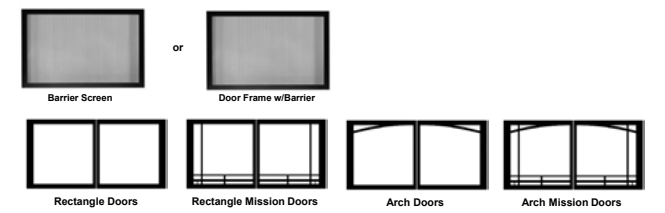

FRONTS (REQUIRES A FIREPLACE BARRIER)

Select a Barrier or a Door Frame and Doors

FIREPLACE BARRIER

Barrier, Black	DVFQ42TBL	\$335
Door Frame with Barrier, Black, Rectangle	DVWQ3BL	\$345

DOOR SET (REQ DOOR FRAME WITH BARRIER)