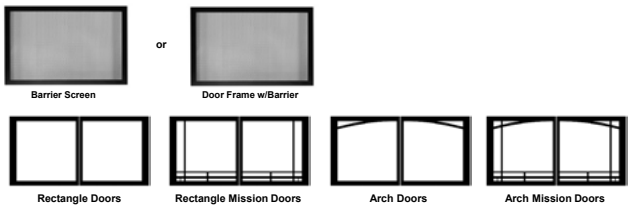

LINERS

Liner, Aged Brick	DVP4SA	\$369
Liner, Stacked Limestone	DVP4SG	\$359
Liner, Herringbone Brick	DVP4SH	\$369
Liner, Black Porcelain	DVP4SKR	\$409

LOUVERS

Louvers, Black, Arch	DVG4ABL	\$435
----------------------	---------	-------