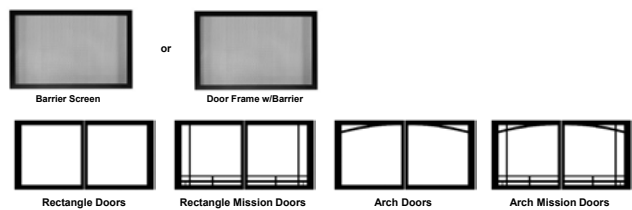

FRONTS (REQUIRES A FIREPLACE BARRIER)

Select a Barrier or a Door Frame and Doors

FIREPLACE BARRIER		
Barrier, Black	DVFB36TBL	$235
Door Frame with Barrier, Black	DVWB36BL	$249

DOOR SET (REQ DOOR FRAME WITH BARRIER)		
Door Set, Black, Rectangle	DVDB36CBL	$609

OUTER FRAME AND BOTTOM TRIM		
Steel Frame, Black	DVF36BL	$145
Steel Frame, Hammered Pewter	DVF36HP	$145
Trim Kit, Bottom, Hammered Pewter	FBS36HP	$65

LOUVERS		
Louvers, Black, Mission	FBG36MBL	$399
Louvers, Hammered Pewter, Mission	FBG36MHP	$399
Louvers, Black, Arch	FBG36ABL	$399
Louvers, Hammered Pewter, Arch	FBG36AHP	$399

CONTROL OPTIONS		
Remote, Battery Receiver/Remote, On/Off	FRBC	$225
Remote, Battery Receiver/Remote, Thermostat	FRBTC2	$275
Remote, Electric Receiver/Battery Remote, On/Off	FREC	$215
Remote, Battery Receiver/Remote, TouchScreen, Programmable	FRBTPS	$355
Wall Switch, On/Off	FWS1	$36
Wall Thermostat, Reed Switch	TMV	$49
Wall Thermostat, Wireless	TRW	$269

VARIABLE REMOTE FOR IP (INCL STEPPER MOTOR, THERMOSTAT REMOTE, AND WIRING)		
Remote, Var Flame Kit, NG	RVKN	$379
Remote, Var Flame Kit, LP	RVKP	$379

Prices effective March 1 2026