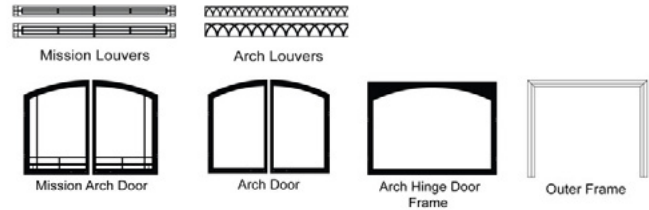

BRECKENRIDGE Firebox Premium 42

Opening - 27 3/8 H x 40 W x 17 7/8 D

Framing - 38 7/8 H x 44 3/8 W x 20 9/16 D

Available Liners – See brochure for liner style colors

VENT-FREE FIREBOX PREMIUM 42

VF Premium Firebox - Circulating, Flush Front	VFP42FB0F	$1,019
VF Premium Firebox - Circulating, Louver	VFP42FB0L	$1,019

LINERS

Liner, Aged Brick	VBP42D2A	$349
Liner, Banded Brick	VBP42D2E	$389
Liner, Traditional Brick	VBP42D2F	$419
Liner, Stacked Limestone	VBP42D2G	$499

ACCESSORIES

Ember Kit	EK1	$99
Blower, Auto, 1-spd	FBB5	$275
Speed Cont, Var, FBB5	SCV1	$55
Fresh Air Kit	VFA2	$105
Lighting Kit, 120 V, Req switch or rheostat	LK3	$239

EXTENDED HOOD

REQUIRED FOR THICK SURROUNDING MATERIALS - SUCH AS STONE OR BRICK

Hood, Extended, Black	VB4H42BL	$149

DOOR SET - REQUIRES VBY42TBL DOOR FRAME WITH BARRIER

Door Set, Black, Arch	VBR42TCBL	$955
Door Set, Hammered Pewter, Arch	VBR42TCHP	$955
Door Set, Black, Mission Arch	VBR42TMBL	$955
Door Set, Hammered Pewter, Mission Arch	VBR42TMHP	$955
Door Frame, Black, Arch	VBY42TBL	$365

LOUVERS (FOR LOUVERED FIREBOXES ONLY)

Louvers, Black, Arch	DVG3ABL	$429
Louvers, Hammered Pewter, Arch	DVG3AHP	$429
Louvers, Black, Mission	DVG3MBL	$429
Louvers, Hammered Pewter, Mission	DVG3MHP	$429

FRAMES - OUTER FRAME FOR LOUVERED BOXES

Steel Frame, Black	VBF42TBL	$205
Steel Frame, Hammered Pewter	VBF42THP	$215
Trim Kit, Bottom, Hammered Pewter	FBS3HP	$69