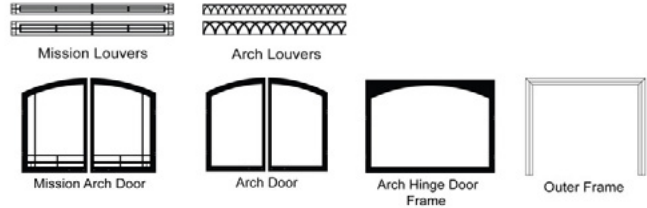

BRECKENRIDGE VFD VFP VFS	BOULEVARD VFS VFL	VAIL VFP VFD VFPA VFP	INNSBROOK LOFT VFLC VFPC VBPC	SPIRIT STOVE VFD	HEARTHRITE HRSQ HLS	VENT-FREE LOG SETS AND BURNERS	ACCESSORIES MISC

BRECKENRIDGE Firebox Deluxe 42

Opening - 24 1/4 H 40 W x 14 1/8 D

Framing - 35 3/4 H x 44 1/2 W x 18 3/4 D

Available Liners - See brochure for liner style colors

VENT-FREE FIREBOX DELUXE 42

VF Deluxe Firebox - Circulating, Flush Front	VFD42FB0F	$865
VF Deluxe Firebox - Circulating, Louver	VFD42FB0L	$865
VF Deluxe Firebox - Circulating, Flush Front, Refractory Liner	VFD42FB2MF	$1,059
VF Deluxe Firebox - Circulating, Louver, Refractory Liner	VFD42FB2ML	$1,059

LINERS

Liner, Traditional Brick	VBP42SF	$349
Liner, Aged Brick	VBP42SA	$329
Liner, Banded Brick	VBP42SE	$339
Liner, Stacked Limestone	VBP42SG	$429
Liner, Black Porcelain	VBP42SKR	$459

ACCESSORIES

Ember Kit	EK1	$99
Blower, Auto, 1-spd	FBB5	$275
Speed Cont, Var, FBB5	SCV1	$55
Fresh Air Kit	VFA2	$105

EXTENDED HOOD

REQUIRED FOR THICK SURROUNDING MATERIALS - SUCH AS STONE OR BRICK

Hood, Extended, Black	VB4H42BL	$149

DOOR SET - REQUIRES VFY42SBL DOOR FRAME WITH BARRIER

Door Set, Black, Arch	VBR42SCBL	$899
Door Set, Hammered Pewter, Arch	VBR42SCHP	$899
Door Set, Black, Mission Arch	VBR42SMBL	$899
Door Set, Hammered Pewter, Mission Arch	VBR42SMHP	$899
Door Frame, Black, Arch	VBY42SBL	$295

LOUVERS (FOR LOUVERED FIREBOXES ONLY)

Louvers, Black, Arch	DVG3ABL	$429
Louvers, Hammered Pewter, Arch	DVG3AHP	$429
Louvers, Black, Mission	DVG3MBL	$429
Louvers, Hammered Pewter, Mission	DVG3MHP	$429

OUTER FRAME, STEEL FOR FLUSH OR LOUVERED BOXES EASY INSTALL DESIGN

Steel Frame, EZ Attach, Black	VBS42SBL	$205
Steel Frame, EZ Attach, Hammered Pewter	VBS42SHP	$205
Trim Kit, Bottom, Hammered Pewter	FBS3HP	$69

CABINET MANTELS AND CORNER CABINET MANTELS WITH BASES

THESE MANTELS FIT THE FIREPLACES ON THIS PAGE. CABINET MANTELS REQUIRE 3-PIECE FRAME. ALSO SEE PROFILE MANTELS AND MANTEL SHELVES.

Cherry	EMBF4SC	$1,829
Dark Oak	EMBF4SDO	$1,829
Oak	EMBF4SO	$1,829
Unfinished Hardwood	EMBF4SUH	$1,519
White	EMBF4SW	$1,829
Cherry, Corner	EMBC4SC	$1,739
Dark Oak, Corner	EMBC4SDO	$1,739
Oak, Corner	EMBC4SO	$1,739
Unfinished Hardwood, Corner	EMBC4SUH	$1,489
White, Corner	EMBC4SW	$1,739