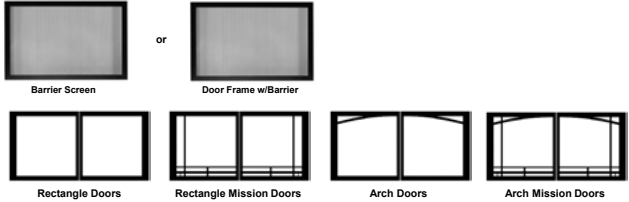

FRONTS (REQUIRES A FIREPLACE BARRIER)

Select a Barrier or a Door Frame and Doors

FIREPLACE BARRIER		
Barrier, Black	DVFB36SBL	$235
Door Frame with Barrier, Black	DVWB2BL	$249

DOOR SET (REQ DOOR FRAME WITH BARRIER)		
Door Set, Black, Rectangle	DVDB2CBL	$539
Door Set, Black, Mission Rectangle	DVDB2MBL	$539
Door Set, Black, Arch	DVRB2CBL	$539
Door Set, Black, Mission Arch	DVRB2MBL	$539

OUTER FRAME AND BOTTOM TRIM		
Steel Frame, Black	DVF2BL	$139
Steel Frame, Hammered Pewter	DVF2HP	$159
Trim Kit, Bottom, Hammered Pewter	FBS2HP	$65

CONTROL OPTIONS		
Remote, Battery Receiver/Remote, On/Off	FRBC	$225
Remote, Battery Receiver/Remote, Thermostat	FRBTC2	$275
Remote, Electric Receiver/Battery Remote, On/Off	FREC	$215
Remote, Battery Receiver/Remote, TouchScreen, Programmable	FRBTPS	$355
Wall Switch, On/Off	FWS1	$36
Wall Thermostat, Reed Switch	TMV	$49
Wall Thermostat, Wireless	TRW	$269

VARIABLE REMOTE FOR IP (INCL STEPPER MOTOR, THERMOSTAT REMOTE, AND WIRING)		
Remote, Var Flame Kit, NG	RVKN	$379
Remote, Var Flame Kit, LP	RVKP	$379

Prices effective March 1 2026