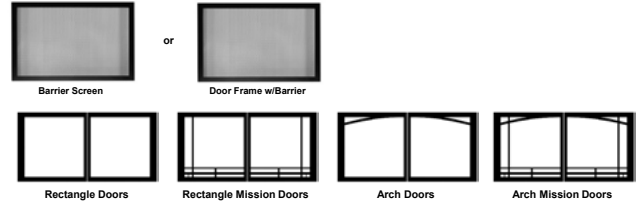

FRONTS (REQUIRES A FIREPLACE BARRIER)

Select a Barrier or a Door Frame and Doors

FIREPLACE BARRIER		
Barrier, Black	DVFQ36TBL	$325
Door Frame with Barrier, Black, Rectangle	DVWQ3BL	$345

DOOR SET (REQ DOOR FRAME WITH BARRIER)		
Door Set, Black, Rectangle	DVDB36CBL	$609

OUTER FRAME AND BOTTOM TRIM		
Steel Frame, Black	DVF36BL	$145
Steel Frame, Hammered Pewter	DVF36HP	$145
Trim Kit, Bottom, Hammered Pewter	FBS36HP	$65

LOUVERS		
Louvers, Black, Mission	FBG36MBL	$399
Louvers, Black, Arch	FBG36ABL	$399

CONTROL OPTIONS		
Remote, Battery Receiver/Remote, On/Off	FRBC	$225
Remote, Battery Receiver/Remote, Thermostat	FRBTC2	$275
Remote, Electric Receiver/Battery Remote, On/Off	FREC	$215
Remote, Battery Receiver/Remote, TouchScreen, Programmable	FRBTPS	$355
Wall Switch, On/Off	FWS1	$36
Wall Thermostat, Reed Switch	TMV	$49
Wall Thermostat, Wireless	TRW	$269

VARIABLE REMOTE FOR IP (INCL STEPPER MOTOR, THERMOSTAT REMOTE, AND WIRING)		
Remote, Var Flame Kit, NG	RVKN	$379
Remote, Var Flame Kit, LP	RVKP	$379