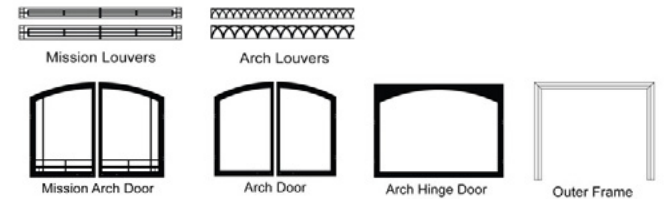

LOG SETS - REQUIRED

Log Set, Multi-sided, 24-in., Refractory	LSU24RR	$404

ACCESSORIES

Ember Kit, Super	EK2	$99
Blower, Auto, 1-spd	FBB5	$275
Flex Gas Line, 24-in. Stainless Steel	GF24	$45
Platinum Embers	PE20	$35
Speed Cont, Var, FBB5	SCV1	$55
Lighting Kit, 120 V, Incl Rheostat	LK2	$305

DOORS - REQUIRE VFY36SBL ARCH HINGE DOOR FRAME

Door Set, 36S, Black, Arch	VFR36SCBL	$835
Door Set, 36S, Hammered Pewter, Arch	VFR36SCHP	$835
Door Set, 36S, Black, Mission Arch	VFR36SMBL	$835
Door Set, 36S, Hammered Pewter, Mission Arch	VFR36SMHP	$835
Door Frame, Black, Arch	VFY36SBL	$295

EXTENDED HOOD

REQUIRED FOR THICK SURROUNDING MATERIALS - SUCH AS STONE OR BRICK

Hood, Extended, Black	VB4H36BL	$129

PENINSULA MANTEL TOPS

Cherry, Peninsula Top	EMPTC	$1,219
Dark Oak, Peninsula Top	EMPTDO	$1,219
Oak, Peninsula Top	EMPTO	$1,219
Unfinished Hardwood, Peninsula Top	EMPTUH	$1,059
White, Peninsula Top	EMPTW	$1,219

PENINSULA MANTEL BASES

Cherry, Peninsula Base	EMPBC	$789
Dark Oak, Peninsula Base	EMPBDO	$789
Oak, Peninsula Base	EMPBO	$829
Unfinished Hardwood, Peninsula Base	EMPBUH	$649
White, Peninsula Base	EMPBW	$789

OUTER FRAMES FOR SEE-THROUGH FIREPLACES

Steel Frame, Black	DVF36BL	$145
Steel Frame, Hammered Pewter	DVF36HP	$145
Trim Kit, Bottom, Hammered Pewter	FBS36HP	$65

LOUVERS FOR END OF PENINSULA FIREPLACE ONLY

Louvers, Black, Arch, 22	DVG22ABL	$385
Louvers, Black, Mission, 22	DVG22MBL	$385

LOUVERS FOR FACE OF PENINSULA AND SEE-THROUGH FIREPLACES

Louvers, Black, Arch	FBG36ABL	$399
Louvers, Hammered Pewter, Arch	FBG36AHP	$399
Louvers, Black, Mission	FBG36MBL	$399
Louvers, Hammered Pewter, Mission	FBG36MHP	$399

CONTROL OPTIONS

Remote, Battery Receiver/Remote, On/Off	FRBC	$225
Remote, Battery Receiver/Remote, Thermostat	FRBTC2	$275
Remote, Electric Receiver/Battery Remote, On/Off	FREC	$215
Remote, Battery Receiver/Remote, TouchScreen, Programmable	FRBTPS	$355
Wall Switch, On/Off	FWS1	$36
Wall Thermostat, Reed Switch	TMV	$49
Wall Thermostat, Wireless	TRW	$269

Prices effective March 1 2026