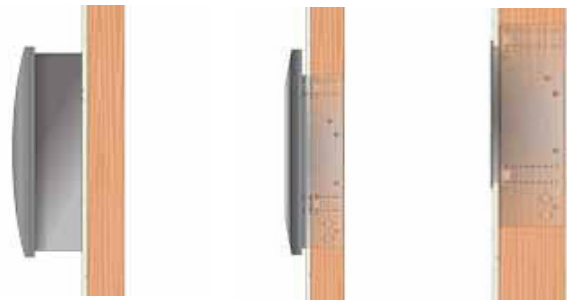

INTERMITTENT PILOT WITH WALL SWITCH

Linear VF - Contemporary - Slim Line, IPI, 10K, NG	VFSL30FP7010N	$2,319
Linear VF - Contemporary - Slim Line, IPI, 10K, LP	VFSL30FP7010P	$2,319
Linear VF - Contemporary - Slim Line, IPI, NG	VFSL30FP70N	$2,319
Linear VF - Contemporary - Slim Line, IPI, LP	VFSL30FP70P	$2,319