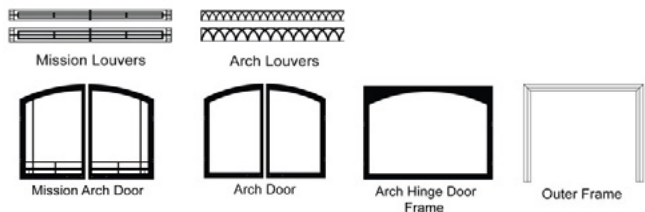

VENT FREE FIREPLACES

BRECKENRIDGE VFD VFP VFS	BOULEVARD VFS VFL	VAIL VFP VFD VFPA VFP	INNSBROOK LOFT VFLC VFPC VBPC	SPIRIT STOVE VFD	HEARTHRITE HRSQ HLS	VENT-FREE LOG SETS AND BURNERS	ACCESSORIES MISC

BRECKENRIDGE Firebox Select 32

Opening - 31 5/8 H 31 W x 18 1/8 D

Framing - 38 7/8 H x 35 3/8 W x 23 3/8 D

Available Liners – See brochure for liner style colors

VENT-FREE FIREBOX SELECT 32		
VF Select Firebox - Circulating, Flush Front	VFS32FB0F	$929

LINERS		
Liner, Herringbone Brick	VBP32T2H	$429
Liner, Stacked Limestone	VBP32T2G	$459
Liner, Banded Brick	VBP32T2E	$389

ACCESSORIES		
Ember Kit	EK1	$99
Blower, Auto, 1-spd	FBB5	$275
Speed Cont, Var, FBB5	SCV1	$55
Fresh Air Kit	VFA2	$105
Lighting Kit, 120 V, Req switch or rheostat	LK3	$239

EXTENDED HOOD		
REQUIRED FOR THICK SURROUNDING MATERIALS - SUCH AS STONE OR BRICK		
Hood, Extended, Black	VB4H32BL	$119

DOOR SET - REQUIRES VBY32GBL DOOR FRAME WITH BARRIER		
Door Set, Black, Arch	VBR32GCBL	$889
Door Set, Hammered Pewter, Arch	VBR32GCHP	$899
Door Set, Black, Mission Arch	VBR32GMBL	$889
Door Set, Hammered Pewter, Mission Arch	VBR32GMHP	$899
Door Frame, Black, Arch	VBY32GBL	$295
Steel Frame, EZ Attach, Black	VBS32TBL	$179