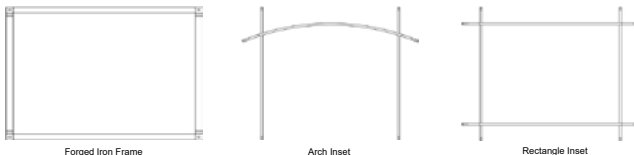

CONVERSION KITS

Conversion Kit, IPI, NG To LP	37506	$109
Conversion Kit, IPI, LP To NG	37507	$109

Forged Iron Frame

Arch Inset

Rectangle Inset

FORGED IRON FRONTS AND INSETS

Forged Iron Frame, Black	DFF36BL	$1,035
Forged Iron Inset, Arch, Black	DFF36RBL	$405
Forged Iron Inset, Rectangle, Black	DFF36CBL	$385
Forged Iron Frame, Distressed Pewter	DFF36FPD	$1,389
Forged Iron Inset, Arch, Distressed Pewter	DFF36RPD	$529
Forged Iron Inset, Rectangle, Distressed Pewter	DFF36CPD	$509
Forged Iron Frame, Oil-Rubbed Bronze	DFF36BZT	$1,389
Forged Iron Inset, Arch, Oil-Rubbed Bronze	DFF36RBZT	$529
Forged Iron Inset, Rectangle, Oil-Rubbed Bronze	DFF36FBZT	$509