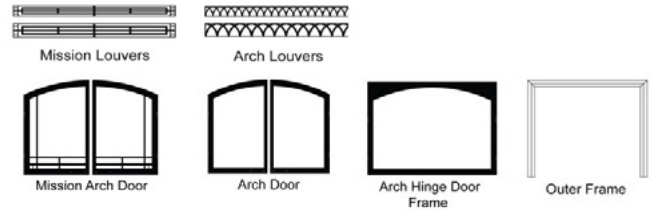

BRECKENRIDGE Firebox Premium 42

Opening - 27 3/8 H x 40 W x 17 7/8 D

Framing - 38 7/8 H x 44 3/8 W x 20 9/16 D

Available Liners – See brochure for liner style colors

VENT-FREE FIREBOX PREMIUM 42

VF Premium Firebox - Circulating, Flush Front	VFP42FB0F	$1,019
VF Premium Firebox - Circulating, Louver	VFP42FB0L	$1,019

LINERS

Liner, Aged Brick	VBP42D2A	$349
Liner, Banded Brick	VBP42D2E	$389
Liner, Traditional Brick	VBP42D2F	$419
Liner, Stacked Limestone	VBP42D2G	$499

ACCESSORIES

Ember Kit	EK1	$99
Blower, Auto, 1-spd	FBB5	$275
Speed Cont, Var, FBB5	SCV1	$55
Fresh Air Kit	VFA2	$105
Lighting Kit, 120 V, Req switch or rheostat	LK3	$239

EXTENDED HOOD

REQUIRED FOR THICK SURROUNDING MATERIALS - SUCH AS STONE OR BRICK

Hood, Extended, Black	VB4H42BL	$149

DOOR SET - REQUIRES VBY42TBL DOOR FRAME WITH BARRIER

Door Set, Black, Arch	VBR42TCBL	$955
Door Set, Hammered Pewter, Arch	VBR42TCHP	$955
Door Set, Black, Mission Arch	VBR42TMBL	$955
Door Set, Hammered Pewter, Mission Arch	VBR42TMHP	$955
Door Frame, Black, Arch	VBY42TBL	$365

LOUVERS (FOR LOUVERED FIREBOXES ONLY)

Louvers, Black, Arch	DVG3ABL	$429
Louvers, Hammered Pewter, Arch	DVG3AHP	$429
Louvers, Black, Mission	DVG3MBL	$429
Louvers, Hammered Pewter, Mission	DVG3MHP	$429

FRAMES - OUTER FRAME FOR LOUVERED BOXES

Steel Frame, Black	VBF42TBL	$205
Steel Frame, Hammered Pewter	VBF42THP	$215
Trim Kit, Bottom, Hammered Pewter	FBS3HP	$69