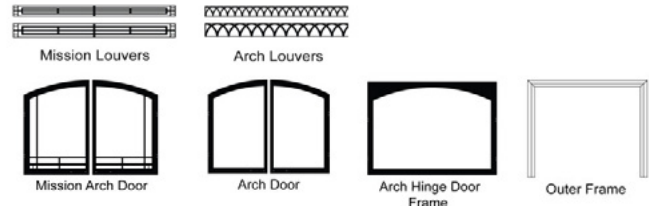

VAIL Premium 36"

Opening - 24 1/4" H 36" W

Framing - 35 3/4" H x 40 1/2" W x 18 3/4" D

MILLIVOLT WITH ON/OFF SWITCH

VF Premium Fireplace - Millivolt, NG	VFPA36BP30LN	$2,059
VF Premium Fireplace - Millivolt, LP	VFPA36BP30LP	$2,059
VF Premium Fireplace - Millivolt, Blower, NG	VFPA36BP31LN	$2,319
VF Premium Fireplace - Millivolt, Blower, LP	VFPA36BP31LP	$2,319

INTERMITTENT PILOT WITH ON/OFF SWITCH

INCLUDES AC POWER ADAPTER (120VAC) WITH BATTERY BACKUP (SWITCHES TO BATTERY DURING POWER OUTAGE)

VF Premium Fireplace - IPI, NG	VFPA36BP70LN	$2,269
VF Premium Fireplace - IPI, LP	VFPA36BP70LP	$2,269
VF Premium Fireplace - IPI, Blower, NG	VFPA36BP71LN	$2,539
VF Premium Fireplace - IPI, Blower, LP	VFPA36BP71LP	$2,539

LOG SETS - REQUIRED

Log Set, 5-pc., 30-in., Ceramic Fiber	LS30EF	$359
Log Set, 6-pc., 30-in., Refractory	ALS30BBV	$289
Log Set, 9-pc., 30-in., Select, Refractory	ALS30RVS	$404
Log Set, 13-pc., 30-in., Refractory	ALS30CR2	$414

LINERS

Liner, Aged Brick	VBP36SA	$309
Liner, Banded Brick	VBP36SE	$319
Liner, Traditional Brick	VBP36SF	$329
Liner, Stacked Fieldstone	VBP36SG	$399
Liner, Black Porcelain	VBP36SKR	$439

ACCESSORIES

Ember Kit	EK1	$99
Blower, Auto, 1-spd	FBB5	$275
Flex Gas Line, 24-in. Stainless Steel	GF24	$45
Platinum Embers	PE20	$35
Hood, Extended, Black	VB4H36BL	$129

LOUVERS

Louvers, Black, Arch	FBG36ABL	$399
Louvers, Hammered Pewter, Arch	FBG36AHP	$399
Louvers, Black, Mission	FBG36MBL	$399
Louvers, Hammered Pewter, Mission	FBG36MHP	$399

DOORS - REQUIRE VFY36SBL ARCH HINGE DOOR FRAME

Door Set, 36S, Black, Arch	VFR36SCBL	$835
Door Set, 36S, Hammered Pewter, Arch	VFR36SCHP	$835
Door Set, 36S, Black, Mission Arch	VFR36SMBL	$835
Door Set, 36S, Hammered Pewter, Mission Arch	VFR36SMHP	$835
Door Frame, Black, Arch	VFY36SBL	$295

OUTER FRAME

Steel Frame, EZ Attach, Black	VBS36SBL	$195
Steel Frame, EZ Attach, Hammered Pewter	VBS36SHP	$195
Trim Kit, Bottom, Hammered Pewter	FBS36HP	$65

CONTROL OPTIONS

Remote, Battery Receiver/Remote, On/Off	FRBC	$225
Remote, Battery Receiver/Remote, Thermostat	FRBTC2	$275
Remote, Electric Receiver/Battery Remote, On/Off	FREC	$215
Remote, Battery Receiver/Remote, TouchScreen, Programmable	FRBTPS	$355
Wall Switch, On/Off	FWS1	$36
Wall Thermostat, Reed Switch	TMV	$49
Wall Thermostat, Wireless	TRW	$269

VARIABLE REMOTE FOR IP (INCL STEPPER MOTOR, THERMOSTAT REMOTE, AND WIRING)

Remote, Var Flame Kit, NG	RVKN	$379
Remote, Var Flame Kit, LP	RVKP	$379