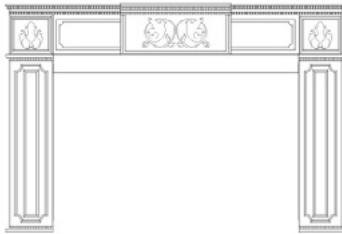

RUSHMORE	RUSHMORE	MCKINLEY	BOULEVARD	LOFT	TAHOE	TAHOE CLEAN	INSERTS
DVCT	DVCT INSERT	DVCTL	DVLL	DVL	DVD DVP DVX	DVCD DVCC DVCP DVCX	DVC DVCP

INNSBROOK INSERT
Direct-Vent Insert