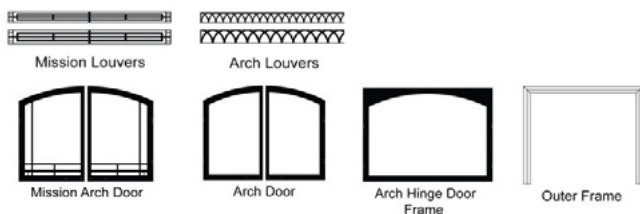

PENINSULA MANTELS AND MATCHING BASES		
THESE MANTELS FIT THE PENINSULA FIREPLACES ON THIS PAGE. FOR SEE-THROUGH FIREPLACES, SEE PROFILE MANTELS AND MANTEL SHELVES.		
Cherry, Peninsula Top	EMPTC	\$1,219
Dark Oak, Peninsula Top	EMPTDO	\$1,219
Oak, Peninsula Top	EMPTO	\$1,219
Unfinished Hardwood, Peninsula Top	EMPTUH	\$1,059
White, Peninsula Top	EMPTW	\$1,219