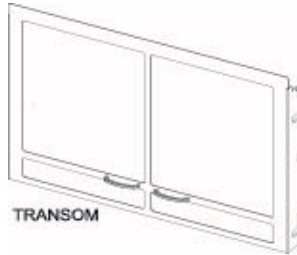

RUSHMORE	RUSHMORE	MCKINLEY	BOULEVARD	LOFT	TAHOE	TAHOE CLEAN	INSERTS
DVCT	DVCT INSERT	DVCTL	DVLL	DVL	DVD DVP DVX	DVCD DVCC DVCP DVCX	DVC DVCP

INNSBROOK INSERT
Direct-Vent Insert