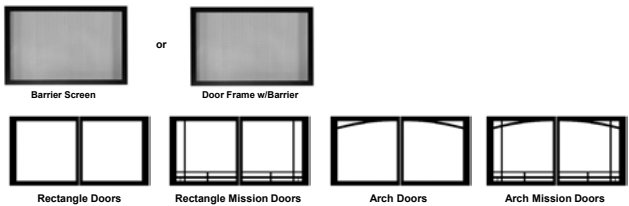

FRONTS (REQUIRES A FIREPLACE BARRIER)

Select a Barrier or a Door Frame and Doors

FIREPLACE BARRIER		
Barrier, Black	DVFB42TBL	$249
Door Frame with Barrier, Black	DVWB3BL	$265

DOOR SET (REQ DOOR FRAME WITH BARRIER)		
Door Set, Black, Rectangle	DVDB3CBL	$549

OUTER FRAME AND BOTTOM TRIM		
Steel Frame, Black	DVF36BL	$145
Steel Frame, Hammered Pewter	DVF3HP	$145
Trim Kit, Bottom, Hammered Pewter	FBS3HP	$69

LOUVERS		
Louvers, Black, Mission	DVG3MBL	$429
Louvers, Hammered Pewter, Mission	DVG3MHP	$429
Louvers, Black, Arch	DVG3ABL	$429
Louvers, Hammered Pewter, Arch	DVG3AHP	$429

CONTROL OPTIONS		
Remote, Battery Receiver/Remote, On/Off	FRBC	$225
Remote, Battery Receiver/Remote, Thermostat	FRBTC2	$275
Remote, Electric Receiver/Battery Remote, On/Off	FREC	$215
Remote, Battery Receiver/Remote, TouchScreen, Programmable	FRBTPS	$355
Wall Switch, On/Off	FWS1	$36
Wall Thermostat, Reed Switch	TMV	$49
Wall Thermostat, Wireless	TRW	$269

VARIABLE REMOTE FOR IP (INCL STEPPER MOTOR, THERMOSTAT REMOTE, AND WIRING)		
Remote, Var Flame Kit, NG	RVKN	$379
Remote, Var Flame Kit, LP	RVKP	$379

Prices effective March 1 2026