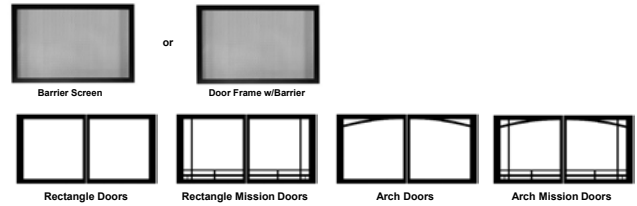

FRONTS (REQUIRES A FIREPLACE BARRIER)

Select a Barrier or a Door Frame and Doors

FIREPLACE BARRIER			
Barrier, Black	DVFB42TBL		$249
Door Frame with Barrier, Black	DWVB3BL		$265

DOOR SET (REQ DOOR FRAME WITH BARRIER)			
Door Set, Black, Rectangle	DVDB3CBL		$549
Door Set, Black, Mission Rectangle	DVDB3MBL		$549
Door Set, Black, Arch	DVRB3CBL		$549
Door Set, Black, Mission Arch	DVRB3MBL		$549

OUTER FRAME AND BOTTOM TRIM			
Steel Frame, Black	DVF3BL		$145
Steel Frame, Hammered Pewter	DVF3HP		$145
Trim Kit, Bottom, Hammered Pewter	FBS3HP		$69

CONTROL OPTIONS			
Remote, Battery Receiver/Remote, On/Off	FRBC		$225
Remote, Battery Receiver/Remote, Thermostat	FRBTC2		$275
Remote, Electric Receiver/Battery Remote, On/Off	FREC		$215
Remote, Battery Receiver/Remote, TouchScreen, Programmable	FRBTPS		$355
Wall Switch, On/Off	FWS1		$36
Wall Thermostat, Reed Switch	TMV		$49
Wall Thermostat, Wireless	TRW		$269

VARIABLE REMOTE FOR IP (INCL STEPPER MOTOR, THERMOSTAT REMOTE, AND WIRING)			
Remote, Var Flame Kit, NG	RVKN		$379
Remote, Var Flame Kit, LP	RVKP		$379