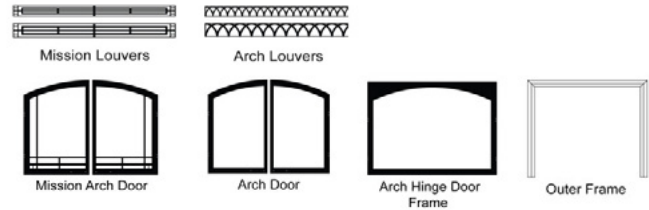

BRECKENRIDGE Firebox Premium 32

Opening - 27 3/8 H x 31 W x 17 7/8 D

Framing - 38 7/8 H x 35 3/8 W x 20 9/16 D

Available Liners – See brochure for liner style colors

VENT-FREE FIREBOX PREMIUM 32

VF Premium Firebox - Circulating, Flush Front	VFP32FB0F	$835
VF Premium Firebox - Circulating, Louver	VFP32FB0L	$835

LINERS

Liner, Aged Brick	VBP32D2A	$309
Liner, Banded Brick	VBP32D2E	$329
Liner, Traditional Brick	VBP32D2F	$349
Liner, Stacked Limestone	VBP32D2G	$429

ACCESSORIES

Ember Kit	EK1	$99
Blower, Auto, 1-spd	FBB5	$275
Speed Cont, Var, FBB5	SCV1	$55
Fresh Air Kit	VFA2	$105
Lighting Kit, 120 V, Req switch or rheostat	LK3	$239

EXTENDED HOOD

REQUIRED FOR THICK SURROUNDING MATERIALS - SUCH AS STONE OR BRICK

Hood, Extended, Black	VB4H32BL	$119

DOOR SET - REQUIRES VBY32TBL DOOR FRAME WITH BARRIER

Door Set, Black, Arch	VBR32TCBL	$889
Door Set, Hammered Pewter, Arch	VBR32TCHP	$889
Door Set, Black, Mission Arch	VBR32TMBL	$889
Door Set, Hammered Pewter, Mission Arch	VBR32TMHP	$889
Door Frame, Black, Arch	VBY32TBL	$285

LOUVERS (FOR LOUVERED FIREBOXES ONLY)

Louvers, Black, Arch	DVG1ABL	$369
Louvers, Hammered Pewter, Arch	DVG1AHP	$369
Louvers, Black, Mission	DVG1MBL	$369
Louvers, Hammered Pewter, Mission	DVG1MHP	$369

FRAMES - OUTER FRAME FOR LOUVERED BOXES

Steel Frame, Black	VBF32TBL	$179
Steel Frame, Hammered Pewter	VBF32THP	$179
Trim Kit, Bottom, Hammered Pewter	FBS1HP	$65