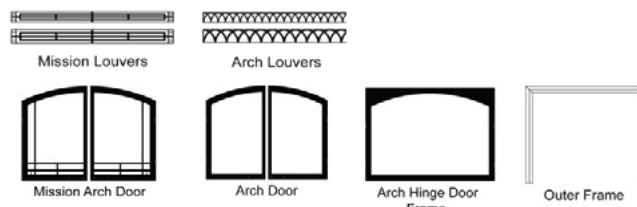

BRECKENRIDGE VFD VFP VFS	BOULEVARD VFS VFL	VAIL VFP VFD VFPA VFP	INNSBROOK LOFT VFLC VFPC VBPC	SPIRIT STOVE VFD	HEARTHRITE HRSQ HLS	VENT-FREE LOG SETS AND BURNERS	ACCESSORIES MISC

VAIL Premium 32"

Opening - 22 1/4 H 31 W

Framing - 33 3/4 H x 35 1/2 W x 16 1/4 D

MILLIVOLT WITH ON/OFF SWITCH		
VF Premium Fireplace - Millivolt, NG	VFPA32BP30LN	$1,799
VF Premium Fireplace - Millivolt, LP	VFPA32BP30LP	$1,799
VF Premium Fireplace - Millivolt, Blower, NG	VFPA32BP31LN	$2,089
VF Premium Fireplace - Millivolt, Blower, LP	VFPA32BP31LP	$2,089

INTERMITTENT PILOT WITH ON/OFF SWITCH		
INCLUDES AC POWER ADAPTER (120VAC) WITH BATTERY BACKUP (SWITCHES TO BATTERY DURING POWER OUTAGE)		
VF Premium Fireplace - IPI, NG	VFPA32BP70LN	$2,059
VF Premium Fireplace - IPI, LP	VFPA32BP70LP	$2,059
VF Premium Fireplace - IPI, Blower, NG	VFPA32BP71LN	$2,299
VF Premium Fireplace - IPI, Blower, LP	VFPA32BP71LP	$2,299

LOG SETS - REQUIRED		
Log Set, 5-pc., 24-in., Ceramic Fiber	LS24EF	$309
Log Set, 6-pc., 24-in., Refractory	LS24RS	$254

LINERS		
Liner, Aged Brick	VBP32SA	$299
Liner, Banded Brick	VBP32SE	$299
Liner, Traditional Brick	VBP32SF	$309
Liner, Stacked Limestone	VBP32SG	$359
Liner, Black Porcelain	VBP32SKR	$405

ACCESSORIES		
Ember Kit	EK1	$99
Blower, Auto, 1-spd	FBB5	$275
Flex Gas Line, 24-in. Stainless Steel	GF24	$45
Platinum Embers	PE20	$35
Hood, Extended, Black	VB4H32BL	$119

LOUVERS		
Louvers, Black, Arch	DVG1ABL	$369
Louvers, Hammered Pewter, Arch	DVG1AHP	$369
Louvers, Black, Mission	DVG1MBL	$369
Louvers, Hammered Pewter, Mission	DVG1MHP	$369

DOORS - REQUIRE VFY32SBL ARCH HINGE DOOR FRAME		
Door Set, 32S, Black, Arch	VFR32SCBL	$815
Door Set, 32S, Hammered Pewter, Arch	VFR32SCHP	$815
Door Set, 32S, Black, Mission Arch	VFR32SMBL	$815
Door Set, 32S, Hammered Pewter, Mission Arch	VFR32SMHP	$815

OUTER FRAME		
Steel Frame, EZ Attach, Black	VBS32SBL	$179
Steel Frame, EZ Attach, Hammered Pewter	VBS32SHP	$179
Trim Kit, Bottom, Hammered Pewter	FBS1HP	$65
Door Frame, Black, Arch	VFY32SBL	$265

CONTROL OPTIONS		
Remote, Battery Receiver/Remote, On/Off	FRBC	$225
Remote, Battery Receiver/Remote, Thermostat	FRBTC2	$275
Remote, Electric Receiver/Battery Remote, On/Off	FREC	$215
Remote, Battery Receiver/Remote, TouchScreen, Programmable	FRBTPS	$355
Wall Switch, On/Off	FWS1	$36
Wall Thermostat, Reed Switch	TMV	$49
Wall Thermostat, Wireless	TRW	$269

VARIABLE REMOTE FOR IP (INCL STEPPER MOTOR, THERMOSTAT REMOTE, AND WIRING)		
Remote, Var Flame Kit, NG	RVKN	$379
Remote, Var Flame Kit, LP	RVKP	$379