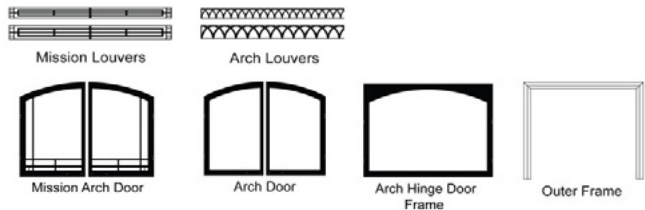

BRECKENRIDGE	BOULEVARD	VAIL	INNSBROOK LOFT	SPIRIT STOVE	HEARTHRITE	VENT-FREE	ACCESSORIES
VFD VFP VFS	VFS VFL	VFP VFD VFPA VFP	VFLC VFPC VBPC	VFD	HRSQ HLS	LOG SETS AND BURNERS	MISC

BRECKENRIDGE Firebox Premium 36

Opening - 27 3/8 H 36 W x 17 7/8 D

Framing - 38 7/8 H x 40 3/8 W x 20 9/16 D

Available Liners – See brochure for liner style colors

VENT-FREE FIREBOX PREMIUM 36		
VF Premium Firebox - Circulating, Flush Front	VFP36FB0F	$909
VF Premium Firebox - Circulating, Louver	VFP36FB0L	$909

LINERS		
Liner, Aged Brick	VBP36D2A	$329
Liner, Banded Brick	VBP36D2E	$369
Liner, Traditional Brick	VBP36D2F	$399
Liner, Stacked Limestone	VBP36D2G	$479

ACCESSORIES		
Ember Kit	EK1	$99
Blower, Auto, 1-spd	FBB5	$275
Speed Cont, Var, FBB5	SCV1	$55
Fresh Air Kit	VFA2	$105
Lighting Kit, 120 V, Req switch or rheostat	LK3	$239

EXTENDED HOOD		
REQUIRED FOR THICK SURROUNDING MATERIALS - SUCH AS STONE OR BRICK		
Hood, Extended, Black	VB4H36BL	$129

DOOR SET - REQUIRES VBY36TBL DOOR FRAME WITH BARRIER		
Door Set, Black, Arch	VBR36TCBL	$909
Door Set, Hammered Pewter, Arch	VBR36TCHP	$909
Door Set, Black, Mission Arch	VBR36TMBL	$909
Door Set, Hammered Pewter, Mission Arch	VBR36TMHP	$909
Door Frame, Black, Arch	VBY36TBL	$315

LOUVERS (FOR LOUVERED FIREBOXES ONLY)		
Louvers, Black, Arch	FBG36ABL	$399
Louvers, Hammered Pewter, Arch	FBG36AHP	$399
Louvers, Black, Mission	FBG36MBL	$399
Louvers, Hammered Pewter, Mission	FBG36MHP	$399

FRAMES - OUTER FRAME FOR LOUVERED BOXES		
Steel Frame, Black	VBF36TBL	$205
Steel Frame, Hammered Pewter	VBF36THP	$205
Steel Frame, EZ Attach, Hammered Pewter	VBS36SHP	$195