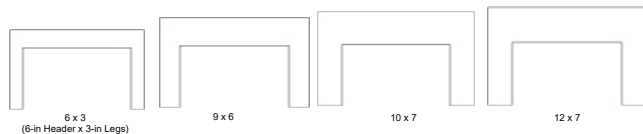

DV TRUFLAME INSERT		
DV Fireplace Insert, Multi-Function Remote, NG (Req Log Set and Liner)	DVCT30CBN95N	$4,265
DV Fireplace Insert, Multi-Function Remote, LP (Req Log Set and Liner)	DVCT30CBN95P	$4,265

LOG SETS (REQ)		
Log Set, Ceramic Fiber, Driftwood	LS30DINF	$499
Log Set, Ceramic Fiber, Traditional Charred	LS30TINF	$439

LINERS (REQ)		
Liner, Black Ceramic Glass with Matte Black Ceiling & Floor	DVP30CPKR	$559
Liner, Old World Stone	DVP30CPWS	$379
Liner, Rustic Brick	DVP30CPMB	$369
Liner, Whitewashed Herringbone Brick, Ceramic Fiber	DVP30CPWH	$379

CONVERSION KITS		
Conversion Kit, NG To LP	38289	$109
Conversion Kit, LP To NG	38290	$109

SURROUNDS AND SHROUD		
Surround, 3-Sided, 1-Pc., (6x3x1), Black (36 W x 24 H x 1 D)	DS30631BL	$309
Surround, 3-Sided, 1-Pc., (9x6x1), Black (40 W x 27 H x 1 D)	DS30961BL	$319
Surround, 3-Sided, 1-Pc., (10x7x1), Black (42 W x 29 H x 1 D)	DS301071BL	$335
Surround, 3-Sided, 1-Pc., (12x7.5x1), Black (44 W x 31 H x 1 D)	DS301271BL	$345
Surround, Flush 3-Sided, 1-Pc., (6x3), Black (36 W x 24 H)	DS3063BL	$335
Surround, Flush 3-Sided, 1-Pc., (10x7), Black (42 W x 29 H)	DS30107BL	$345
Custom Surround, 3-Sided, Black	CS3SIDED	$889
Custom Surround, 4-Sided, Black	CS4SIDED	$945
Shroud, Black (48-in W x 35 3/4-in H, plus 2-in Bottom panel. Opening 36-in x 23 3/4-in)	SH1BL	$229