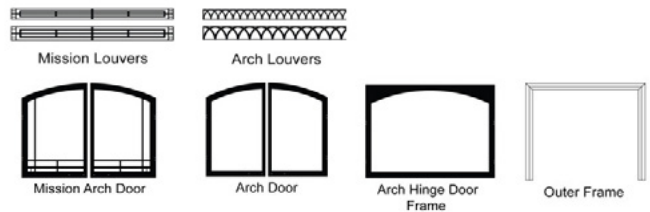

BRECKENRIDGE Firebox Select 36

Opening - 31 5/8 H 33 W x 17 1/4 D

Framing - 38 7/8 H x 40 3/8 W x 23 3/8 D

Available Liners – See brochure for liner style colors

VENT-FREE FIREBOX SELECT 36		
VF Select Firebox - Circulating, Flush Front	VFS36FB0F	$1,029

LINERS		
Liner, Banded Brick	VBP36T2E	$409
Liner, Herringbone Brick	VBP36T2H	$449
Liner, Stacked Limestone	VBP36T2G	$479

ACCESSORIES		
Ember Kit	EK1	$99
Blower, Auto, 1-spd	FBB5	$275
Speed Cont, Var, FBB5	SCV1	$55
Fresh Air Kit	VFA2	$105
Lighting Kit, 120 V, Req switch or rheostat	LK3	$239

EXTENDED HOOD		
REQUIRED FOR THICK SURROUNDING MATERIALS - SUCH AS STONE OR BRICK		
Hood, Extended, Black	VB4H36BL	$129

DOOR SET - REQUIRES VBY36GBL DOOR FRAME WITH BARRIER		
Door Set, Black, Arch	VBR36GCBL	$899
Door Set, Hammered Pewter, Arch	VBR36GCHP	$909
Door Set, Black, Mission Arch	VBR36GMBL	$899
Door Set, Hammered Pewter, Mission Arch	VBR36GMHP	$909
Door Frame, Black, Arch	VBY36GBL	$329
Steel Frame, EZ Attach, Black	VBS36TBL	$195