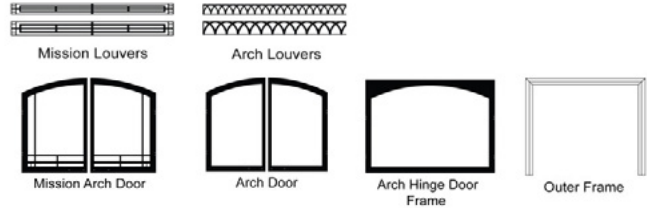

BRECKENRIDGE	BOULEVARD	VAIL	INNSBROOK LOFT	SPIRIT STOVE	HEARTHRITE	VENT-FREE	ACCESSORIES
VFD VFP VFS	VFS VFL	VFP VFD VFPA VFP	VFLC VFPC VBPC	VFD	HRSQ HLS	LOG SETS AND BURNERS	MISC

BRECKENRIDGE Firebox Deluxe 42

Opening - 24 1/4 H 40 W x 14 1/8 D

Framing - 35 3/4 H x 44 1/2 W x 18 3/4 D

Available Liners – See brochure for liner style colors

VENT-FREE FIREBOX DELUXE 42

VF Deluxe Firebox - Circulating, Flush Front	VFD42FB0F	$865
VF Deluxe Firebox - Circulating, Louver	VFD42FB0L	$865
VF Deluxe Firebox - Circulating, Flush Front, Refractory Liner	VFD42FB2MF	$1,059
VF Deluxe Firebox - Circulating, Louver, Refractory Liner	VFD42FB2ML	$1,059

LINERS

Liner, Traditional Brick	VBP42SF	$349
Liner, Aged Brick	VBP42SA	$329
Liner, Banded Brick	VBP42SE	$339
Liner, Stacked Limestone	VBP42SG	$429
Liner, Black Porcelain	VBP42SKR	$459

ACCESSORIES

Ember Kit	EK1	$99
Blower, Auto, 1-spd	FBB5	$275
Speed Cont, Var, FBB5	SCV1	$55
Fresh Air Kit	VFA2	$105

EXTENDED HOOD

REQUIRED FOR THICK SURROUNDING MATERIALS - SUCH AS STONE OR BRICK

Hood, Extended, Black	VB4H42BL	$149

DOOR SET - REQUIRES VFY42SBL DOOR FRAME WITH BARRIER

Door Set, Black, Arch	VBR42SCBL	$899
Door Set, Hammered Pewter, Arch	VBR42SCHP	$899
Door Set, Black, Mission Arch	VBR42SMBL	$899
Door Set, Hammered Pewter, Mission Arch	VBR42SMHP	$899
Door Frame, Black, Arch	VBY42SBL	$295

LOUVERS (FOR LOUVERED FIREBOXES ONLY)

Louvers, Black, Arch	DVG3ABL	$429
Louvers, Hammered Pewter, Arch	DVG3AHP	$429
Louvers, Black, Mission	DVG3MBL	$429
Louvers, Hammered Pewter, Mission	DVG3MHP	$429

OUTER FRAME, STEEL FOR FLUSH OR LOUVERED BOXES EASY INSTALL DESIGN

Steel Frame, EZ Attach, Black	VBS42SBL	$205
Steel Frame, EZ Attach, Hammered Pewter	VBS42SHP	$205
Trim Kit, Bottom, Hammered Pewter	FBS3HP	$69

CABINET MANTELS AND CORNER CABINET MANTELS WITH BASES

THESE MANTELS FIT THE FIREPLACES ON THIS PAGE. CABINET MANTELS REQUIRE 3-PIECE FRAME. ALSO SEE PROFILE MANTELS AND MANTEL SHELVES.

Cherry	EMBF4SC	$1,829
Dark Oak	EMBF4SDO	$1,829
Oak	EMBF4SO	$1,829
Unfinished Hardwood	EMBF4SUH	$1,519
White	EMBF4SW	$1,829
Cherry, Corner	EMBC4SC	$1,739
Dark Oak, Corner	EMBC4SDO	$1,739
Oak, Corner	EMBC4SO	$1,739
Unfinished Hardwood, Corner	EMBC4SUH	$1,489
White, Corner	EMBC4SW	$1,739