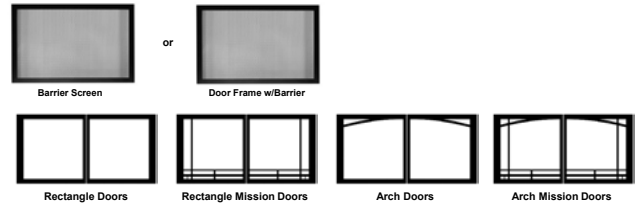

### LINERS

Liner, Aged Brick	DVP36D2A	\$319
Liner, Herringbone Brick	DVP36D2H	\$349
Liner, Stacked Limestone	DVP36DG	\$369
Liner, Black Porcelain	DVP36KR	\$479