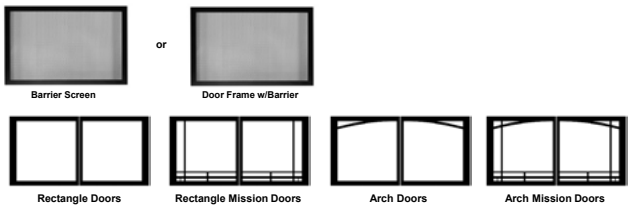

LOUVERS

Louvers, Black, Arch	DVG4ABL	$435

FRONTS (REQUIRES A FIREPLACE BARRIER)

Select a Barrier or a Door Frame and Doors

FIREPLACE BARRIER		
Barrier, Black	DVFB48TBL	$295
Door Frame with Barrier, Black	DVWB4BL	$325

DOOR SET (REQ DOOR FRAME WITH BARRIER)		
Door Set, Black, Rectangle	DVDB4CBL	$609
Door Set, Black, Mission Rectangle	DVDB4MBL	$609
Door Set, Black, Arch	DVRB4CBL	$609
Door Set, Black, Mission Arch	DVRB4MBL	$609

OUTER FRAME AND BOTTOM TRIM		
Steel Frame, Black	DVF4BL	$145
Steel Frame, Hammered Pewter	DVF4HP	$149
Trim Kit, Bottom, Hammered Pewter	FBS4HP	$75

CONTROL OPTIONS		
Remote, Battery Receiver/Remote, On/Off	FRBC	$225
Remote, Battery Receiver/Remote, Thermostat	FRBTC2	$275
Remote, Electric Receiver/Battery Remote, On/Off	FREC	$215
Remote, Battery Receiver/Remote, TouchScreen, Programmable	FRBTPS	$355
Wall Switch, On/Off	FWS1	$36
Wall Thermostat, Reed Switch	TMV	$49
Wall Thermostat, Wireless	TRW	$269

VARIABLE REMOTE FOR IP (INCL STEPPER MOTOR, THERMOSTAT REMOTE, AND WIRING)		
Remote, Var Flame Kit, NG	RVKN	$379
Remote, Var Flame Kit, LP	RVKP	$379

Prices effective March 1 2026