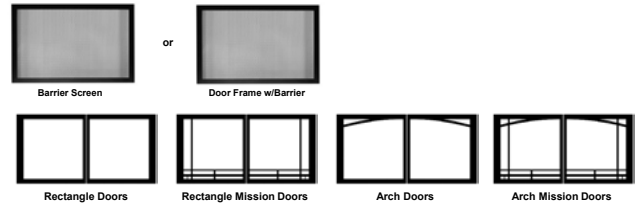

FRONTS (REQUIRES A FIREPLACE BARRIER)

Select a Barrier or a Door Frame and Doors

FIREPLACE BARRIER		
Barrier, Black	DVFB32SBL	$225
Door Frame with Barrier, Black	DVWB1BL	$235

DOOR SET (REQ DOOR FRAME WITH BARRIER)		
Door Set, Black, Rectangle	DVDB1CBL	$489
Door Set, Black, Mission Rectangle	DVDB1MBL	$489

DOOR SET ARCH (REQ DOOR FRAME WITH BARRIER)		
Door Set, Black, Arch	DVRB1CBL	$489
Door Set, Black, Mission Arch	DVRB1MBL	$489

OUTER FRAME AND BOTTOM TRIM		
Steel Frame, Black	DVF1BL	$139
Steel Frame, Hammered Pewter	DVF1HP	$139
Trim Kit, Bottom, Hammered Pewter	FBS1HP	$65

CONTROL OPTIONS		
Remote, Battery Receiver/Remote, On/Off	FRBC	$225
Remote, Battery Receiver/Remote, Thermostat	FRBTC2	$275
Remote, Electric Receiver/Battery Remote, On/Off	FREC	$215
Remote, Battery Receiver/Remote, TouchScreen, Programmable	FRBTPS	$355
Wall Switch, On/Off	FWS1	$36
Wall Thermostat, Reed Switch	TMV	$49
Wall Thermostat, Wireless	TRW	$269

VARIABLE REMOTE FOR IP (INCL STEPPER MOTOR, THERMOSTAT REMOTE, AND WIRING)		
Remote, Var Flame Kit, NG	RVKN	$379
Remote, Var Flame Kit, LP	RVKP	$379