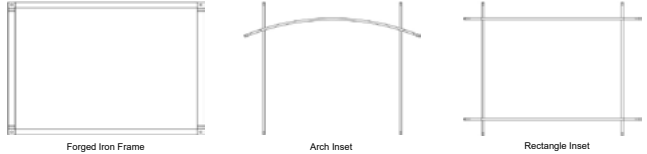

CONVERSION KITS

Conversion Kit, IPI, NG To LP	36884	$109
Conversion Kit, IPI, LP To NG	36885	$109

Forged Iron Frame

Arch Inset

Rectangle Inset

FORGED IRON FRONTS AND INSETS

Forged Iron Frame, Black	DFF40BL	$1,295
Forged Iron Inset, Arch, Black	DFF40RBL	$425
Forged Iron Inset, Rectangle, Black	DFF40CBL	$405
Forged Iron Frame, Distressed Pewter	DFF40FPD	$1,515
Forged Iron Inset, Arch, Distressed Pewter	DFF40RPD	$539
Forged Iron Inset, Rectangle, Distressed Pewter	DFF40CPD	$519
Forged Iron Frame, Oil-Rubbed Bronze	DFF40BZT	$1,515
Forged Iron Inset, Arch, Oil-Rubbed Bronze	DFF40RBZT	$539
Forged Iron Inset, Rectangle, Oil-Rubbed Bronze	DFF40FBZT	$519