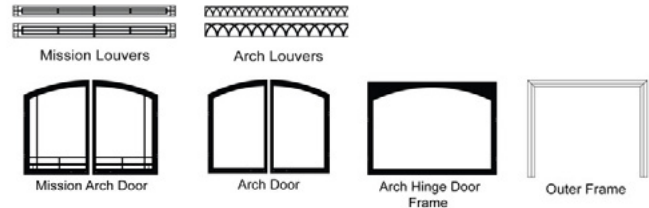

LOUVERS (FOR LOUVERED FIREBOXES ONLY)		
Louvers, Black, Arch	FBG36ABL	$399
Louvers, Hammered Pewter, Arch	FBG36AHP	$399
Louvers, Hammered Pewter, Mission	FBG36MHP	$399
Louvers, Black, Mission	FBG36MBL	$399

OUTER FRAME, STEEL FOR FLUSH OR LOUVERED BOXES EASY INSTALL DESIGN		
Steel Frame, EZ Attach, Black	VBS36SBL	$195
Steel Frame, EZ Attach, Hammered Pewter	VBS36SHP	$195
Trim Kit, Bottom, Hammered Pewter	FBS36HP	$65

CABINET MANTELS AND CORNER CABINET MANTELS WITH BASES		
THESE MANTELS FIT THE FIREPLACES ON THIS PAGE. CABINET MANTELS REQUIRE 3-PIECE FRAME. ALSO SEE PROFILE MANTELS AND MANTEL SHELVES.		
Cherry	EMBF3SC	$1,789
Dark Oak	EMBF3SDO	$1,789
Oak	EMBF3SO	$1,789
Unfinished Hardwood	EMBF3SUH	$1,519
White	EMBF3SW	$1,789
Cherry, Corner	EMBC3SC	$1,689
Dark Oak, Corner	EMBC3SDO	$1,689
Oak, Corner	EMBC3SO	$1,689
Unfinished Hardwood, Corner	EMBC3SUH	$1,449
White, Corner	EMBC3SW	$1,689