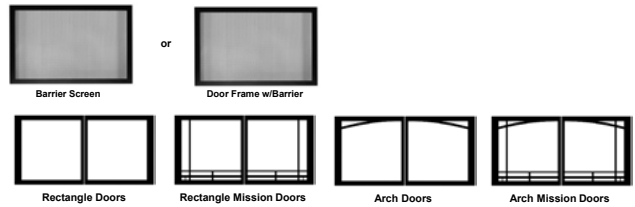

LINERS (REQ)

Liner, Banded Brick	DVP42XE	$319
Liner, Stacked Limestone	DVP3642XG	$389
Liner, Black Porcelain	DVP3642KR	$549