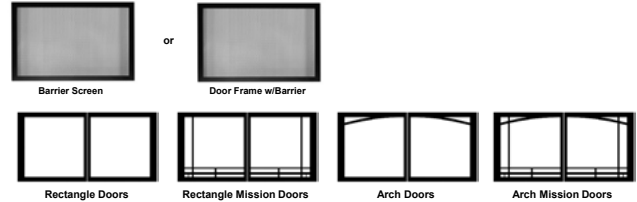

PENINSULA FIREPLACE REQ THREE BARRIERS (ONE 22-IN AND TWO 36-IN)
SEE-THROUGH FIREPLACE REQ TWO 36-IN BARRIERS

FIREPLACE BARRIER		
Barrier, Black	DVFB22TBL	$235
Barrier, Black	DVFB36SPBL	$259

OUTER FRAME AND BOTTOM TRIM		
Steel Frame, Black	DVF36BL	$145
Steel Frame, Hammered Pewter	DVF36HP	$145
Trim Kit, Bottom, Hammered Pewter	FBS36HP	$65

LOUVERS		
Louvers, Black, Mission, 22	DVG22MBL	$385
Louvers, Black, Arch, 22	DVG22ABL	$385

LOUVERS 36		
Louvers, Black, Mission	FBG36MBL	$399
Louvers, Black, Arch	FBG36ABL	$399
Louvers, Hammered Pewter, Arch	FBG36AHP	$399
Louvers, Hammered Pewter, Mission	FBG36MHP	$399

CONTROL OPTIONS		
Remote, Battery Receiver/Remote, On/Off	FRBC	$225
Remote, Battery Receiver/Remote, Thermostat	FRBTC2	$275
Remote, Electric Receiver/Battery Remote, On/Off	FREC	$215
Remote, Battery Receiver/Remote, TouchScreen, Programmable	FRBTPS	$355
Wall Switch, On/Off	FWS1	$36
Wall Thermostat, Reed Switch	TMV	$49
Wall Thermostat, Wireless	TRW	$269