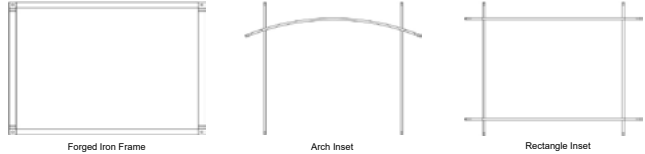

MULTI-FUNCTION SYSTEM INCLUDES THERMOSTAT VARIABLE REMOTE CONTROL		
DV See Thru Fireplace, Multi-Function Remote, NG (Req Log Set and Liner)	DVCT40CSP95N	$9,525
DV See Thru Fireplace, Multi-Function Remote, LP (Req Log Set and Liner)	DVCT40CSP95P	$9,525