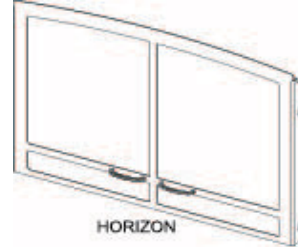

RUSHMORE	RUSHMORE	MCKINLEY	BOULEVARD	LOFT	TAHOE	TAHOE CLEAN	INSERTS
DVCT	DVCT INSERT	DVCTL	DVLL	DVL	DVD DVP DVX	DVCD DVCC DVCP DVCX	DVC DVCP

INNSBROOK INSERT
Direct-Vent Insert