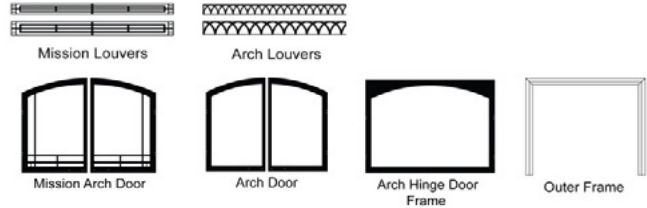

BRECKENRIDGE	BOULEVARD	VAIL	INNSBROOK LOFT	SPIRIT STOVE	HEARTHRITE	VENT-FREE	ACCESSORIES
VFD VFP VFS	VFS VFL	VFP VFD VFPA VFP	VFLC VFPC VBPC	VFD	HRSQ HLS	LOG SETS AND BURNERS	MISC

BRECKENRIDGE Firebox Deluxe 32

Opening - 24 1/4 H 31 W x 14 1/8 D

Framing - 33 3/4 H x 35 1/2 W x 16 1/4 D

Available Liners - See brochure for liner style colors

VENT-FREE FIREBOX DELUXE 32

VF Deluxe Firebox - Circulating, Flush Front	VFD32FB0F	$679
VF Deluxe Firebox - Circulating, Louver	VFD32FB0L	$679
VF Deluxe Firebox - Circulating, Flush Front, Refractory Liner	VFD32FB2MF	$835
VF Deluxe Firebox - Circulating, Louver, Refractory Liner	VFD32FB2ML	$835

LINERS

Liner, Aged Brick	VBP32SA	$299
Liner, Banded Brick	VBP32SE	$299
Liner, Traditional Brick	VBP32SF	$309
Liner, Stacked Limestone	VBP32SG	$359
Liner, Black Porcelain	VBP32SKR	$405

ACCESSORIES

Ember Kit	EK1	$99
Blower, Auto, 1-spd	FBB5	$275
Speed Cont, Var, FBB5	SCV1	$55
Fresh Air Kit	VFA2	$105

EXTENDED HOOD

REQUIRED FOR THICK SURROUNDING MATERIALS - SUCH AS STONE OR BRICK

Hood, Extended, Black	VB4H32BL	$119

DOOR SET - REQUIRES VFY32SBL DOOR FRAME WITH BARRIER

Door Set, 32S, Black, Arch	VFR32SCBL	$815
Door Set, 32S, Hammered Pewter, Arch	VFR32SCHP	$815
Door Set, 32S, Black, Mission Arch	VFR32SMBL	$815
Door Set, 32S, Hammered Pewter, Mission Arch	VFR32SMHP	$815
Door Frame, Black, Arch	VFY32SBL	$265

LOUVERS (FOR LOUVERED FIREBOXES ONLY)

Louvers, Black, Arch	DVG1ABL	$369
Louvers, Hammered Pewter, Arch	DVG1AHP	$369
Louvers, Black, Mission	DVG1MBL	$369
Louvers, Hammered Pewter, Mission	DVG1MHP	$369

OUTER FRAME, STEEL FOR FLUSH OR LOUVERED BOXES EASY INSTALL DESIGN

Steel Frame, EZ Attach, Black	VBS32SBL	$179
Steel Frame, EZ Attach, Hammered Pewter	VBS32SHP	$179
Trim Kit, Bottom, Hammered Pewter	FBS1HP	$65

CABINET MANTELS AND CORNER CABINET MANTELS WITH BASES

THESE MANTELS FIT THE FIREPLACES ON THIS PAGE. CABINET MANTELS REQUIRE 3-PIECE FRAME. ALSO SEE PROFILE MANTELS AND MANTEL SHELVES.

Cherry	EMBF1SC	$1,599
Dark Oak	EMBF1SDO	$1,599
Oak	EMBF1SO	$1,599
Unfinished Hardwood	EMBF1SUH	$1,329
White	EMBF1SW	$1,599
Cherry, Corner	EMBC1SC	$1,539
Dark Oak, Corner	EMBC1SDO	$1,539
Oak, Corner	EMBC1SO	$1,539
Unfinished Hardwood, Corner	EMBC1SUH	$1,279
White, Corner	EMBC1SW	$1,539