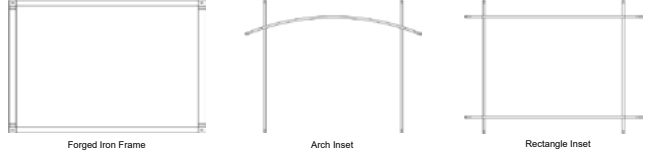

MULTI-FUNCTION SYSTEM INCLUDES THERMOSTAT VARIABLE REMOTE CONTROL		
DV Fireplace, Multi-Function Remote, NG (Req Log Set and Liner)	DVCT50CBP95N	$8,955
DV Fireplace, Multi-Function Remote, LP (Req Log Set and Liner)	DVCT50CBP95P	$8,955

LOGS - REQUIRED		
Log Set For TruFlame, Fiber – Forest Timber	LS50TINF	$1,029
Log Set - Birch	LS50CBB	$1,119

FORGED IRON FRONTS AND INSETS			
Forged Iron Frame, Black	DFF50BL	$1,409	
Forged Iron Inset, Arch, Black	DFF50RBL	$579	
Forged Iron Inset, Rectangle, Black	DFF50CBL	$559	
Forged Iron Frame, Distressed Pewter	DFF50FPD	$1,585	
Forged Iron Inset, Arch, Distressed Pewter	DFF50RPD	$655	
Forged Iron Inset, Rectangle, Distressed Pewter	DFF50CPD	$655	
Forged Iron Frame, Oil-Rubbed Bronze	DFF50BZT	$1,585	
Forged Iron Inset, Arch, Oil-Rubbed Bronze	DFF50RBZT	$655	
Forged Iron Inset, Rectangle, Oil-Rubbed Bronze	DFF50FBZT	$655	

LINERS - REQUIRED		
Liner, Whitewashed Herringbone Brick, Ceramic Fiber	DVP50CPWH	$799
Liner, Cracked Red Fire Brick	DVP50PFB	$799
Liner, Old World Stone	DVP50PWS	$839
Liner, Black Porcelain with Matte Black Ceiling & Floor	DVP50PKR	$1,305

HEAT MANAGEMENT		
Gravity Heat Management (Includes 36" Plenum and 10' Flex)	HMGW36	$665
External Forced Air Heat Management (Requires Flex Kit)	HMFA	$1,035
Flex Vent Kit For Forced Air Kit (25' Flex and Clamps)	SD6DFA25	$349

ACCESSORIES		
Twin Blower, Auto Variable Speed	FBB21	$435

CONVERSION KITS		
Conversion Kit - NG To LP	38226	$109
Conversion Kit - LP To NG	38227	$109