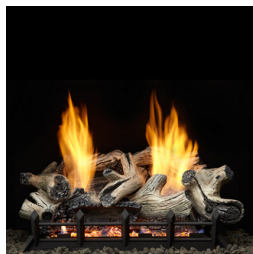

Stony Creek 18

SC18-R	18" 11pc Stony Creek refractory log set for Natural Blaze VF 18" burner	MON 1	$ 329

Beachcomber 18