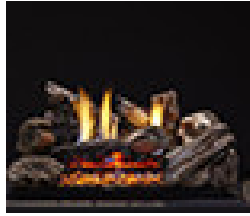

Moxie

Options & Accessories

Options & Accessories

C-CLAMP	Damper Clamps, Carton of 6.* (Required for Vented Installations)	VCG 1 $	75

CABL	Flat Black Adjustable Canopy. Adjusts 28 - 48".	VCG 1 $	209

Options & Accessories

VR1000A	Volcanic Rock - Carton of 12 - 2 lb. Bags.*	HTI 3 $	319

Control, remotes, wall switches

IPI Control, remotes, wall switches

RC300-MON-VFL	RC300 Simplified remote control for Monessen IntelliFire Plus controlled units.	MON 1 $	259

Millivolt/Standing Pilot Control, remotes, wall switches

RRCM	Remote receiver cover, insulated metal	HTI 1 $	60

TS	Thermostat bulb sensor for millivolt models only. Adds thermostat operation to a millivolt valve.	VCG 1 $	62

ACCK-IPIP	Transformer for IPI Vent Free Burners - Converts to 120V	HTI 0 $	101

RCB	Hand-held On/Off with battery receiver and wall cover plates.	HTI 1 $	199

TSST	Touch screen hand-held thermostat with 6 hour, count down timer, large LCD screen, battery receiver and wall cover plates.	HTI 1 $	359

HILOKTP	Hi/Low variable flame height kit and remote control, Propane Gas (not for use with Stony Creek log sets)	MON 1 $	439

HILOKTN	Hi/Low variable flame height kit and remote control, Natural Gas (not for use with Stony Creek log sets)	MON 1 $	439