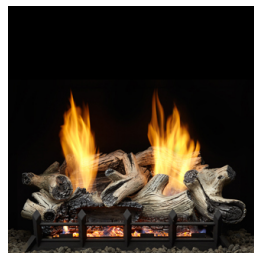

Beachcomber 30