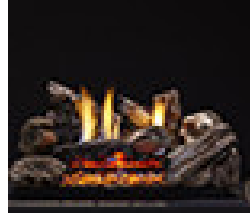

Moxie

Options & Accessories

Options & Accessories

C-CLAMP	Damper Clamps, Carton of 6.* (Required for Vented Installations)	VCG 1	$	74
CABL	Flat Black Adjustable Canopy. Adjusts 28 - 48".	VCG 1	$	204

Options & Accessories

VR1000A	Volcanic Rock - Carton of 12 - 2 lb. Bags.*	HTI 3	$	307

Control, remotes, wall switches

IPI Control, remotes, wall switches

RC300-MON-VFL	RC300 Simplified remote control for Monessen IntelliFire Plus controlled units.	MON 1	$	256

Millivolt/Standing Pilot Control, remotes, wall switches

RRCM	Remote receiver cover, insulated metal	HTI 1	$	32
TS	Thermostat bulb sensor for millivolt models only. Adds thermostat operation to a millivolt valve.	VCG 1	$	62
ACCK-IPIP	Transformer for IPI Vent Free Burners - Converts to 120V	HTI 0	$	101
RCB	Hand-held On/Off with battery receiver and wall cover plates.	HTI 1	$	199
TSST	Touch screen hand-held thermostat with 6 hour, count down timer, large LCD screen, battery receiver and wall cover plates.	HTI 1	$	359
HILOKTN	Hi/Low variable flame height kit and remote control, Natural Gas (not for use with Stony Creek log sets)	MON 1	$	429
HILOKTP	Hi/Low variable flame height kit and remote control, Propane Gas (not for use with Stony Creek log sets)	MON 1	$	429