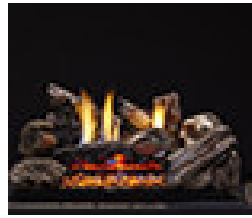

Moxie

Options & Accessories

Options & Accessories

C-CLAMP	Damper Clamps, Carton of 6.* (Required for Vented Installations)	VCG 1 $	74

CABL	Flat Black Adjustable Canopy. Adjusts 28 - 48".	VCG 1 $	204

Options & Accessories

VR1000A	Volcanic Rock - Carton of 12 - 2 lb. Bags.*	HTI 3 $	307

Control, remotes, wall switches

IPI Control, remotes, wall switches

RC300-MON-VFL	RC300 Simplified remote control for Monessen IntelliFire Plus controlled units.	MON 1 $	256

Millivolt/Standing Pilot Control, remotes, wall switches

RRCM	Remote receiver cover, insulated metal	HTI 1 $	32

TS	Thermostat bulb sensor for millivolt models only. Adds thermostat operation to a millivolt valve.	VCG 1 $	62

ACCK-IPIP	Transformer for IPI Vent Free Burners - Converts to 120V	HTI 0 $	101

RCB	Hand-held On/Off with battery receiver and wall cover plates.	HTI 1 $	199

TSST	Touch screen hand-held thermostat with 6 hour, count down timer, large LCD screen, battery receiver and wall cover plates.	HTI 1 $	359

HILOKTP	Hi/Low variable flame height kit and remote control, Propane Gas (not for use with Stony Creek log sets)	MON 1 $	429

HILOKTN	Hi/Low variable flame height kit and remote control, Natural Gas (not for use with Stony Creek log sets)	MON 1 $	429