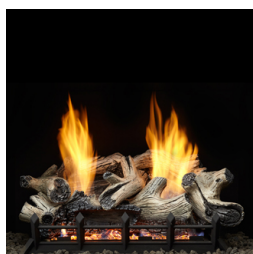

Stony Creek 18

SC18-R	18" 11pc Stony Creek refractory log set for Natural Blaze VF 18" burner	MON 1	$ 319

Beachcomber 18