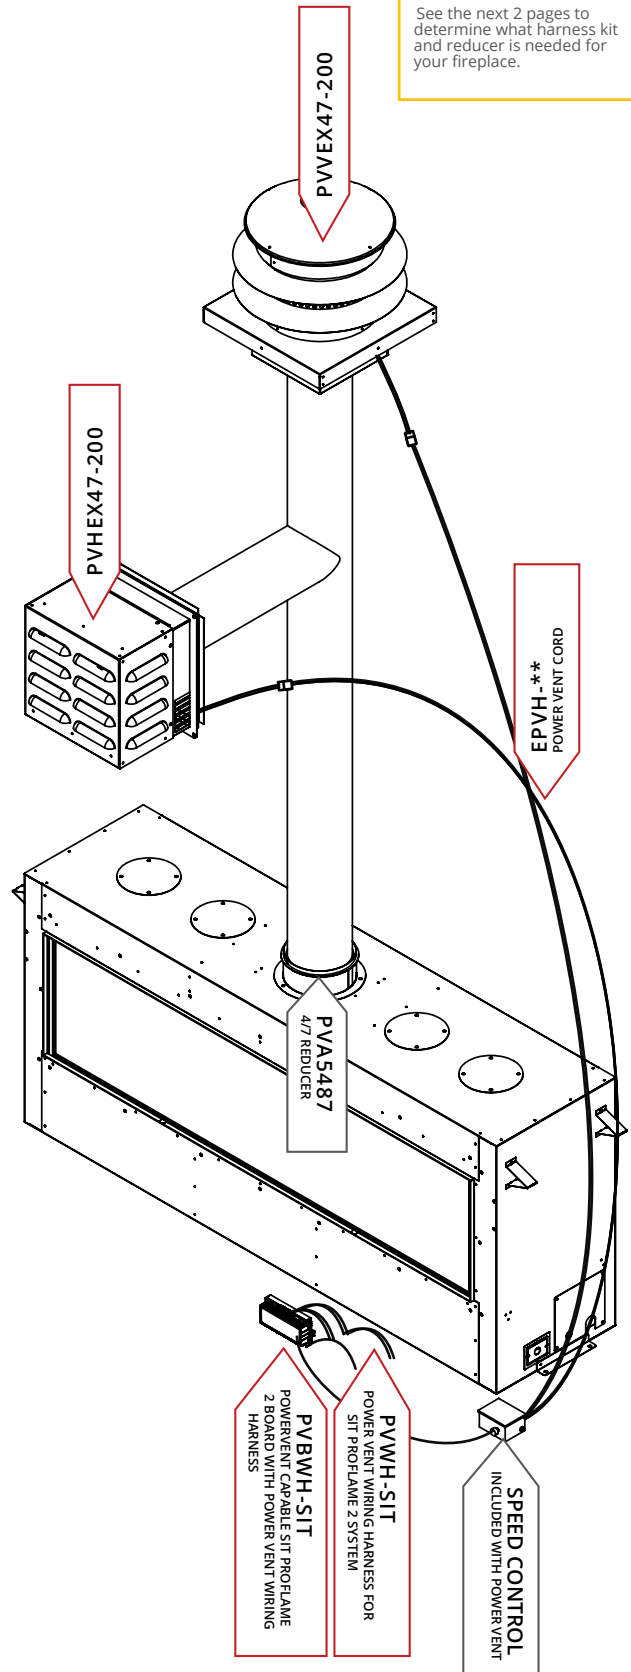

A Order the power vent:

POWER VENT

Roof Termination & Fan Motor 4"/7" [includes speed control PVFCB] [includes speed control PVFCB]	PVVEX47-200	$3,209.00

POWER VENT

Wall Termination & Fan Motor 4"/7" [includes speed control PVFCB] [includes speed control PVFCB]	PVHEX47-200	$2,429.00

B Order the power cord:

EDPV POWER CORDS

10' Power Vent System Power Cord	EPVH-10	$129.00
20' Power Vent System Power Cord	EPVH-20	$179.00
40' Power Vent System Power Cord	EPVH-40	$279.00
60' Power Vent System Power Cord	EPVH-60	$379.00
80' Power Vent System Power Cord	EPVH-80	$479.00
100' Power Vent System Power Cord	EPVH-100	$579.00

C Order the wiring harness:

POWER VENT WIRING HARNESS

Power Vent Wiring Harness for SIT Proflame 2 system	PVWH-SIT	$385.00
Power Vent Capable SIT Proflame 2 Board w/Power Vent Wiring Harness	PVBWH-SIT	$829.00

Optional accessories:

VENT REDUCER

5"/8" to 4"/7" Reducer 10" Length [male/female]	PVA5487	$129.00
5"/8" to 4"/7" Reducing Collar [top vent only]	DRSQCOL47	$169.00
5"/10" to 4"/7" Reducer Collar [P52DF only]	LVA54107	$229.00

FLUE RESTRICTOR

Power Vent Adjustable Flue Restrictor [for 4"/7" vent system]	MVAFR02	$62.00

DURAVENT 3/5 ADAPTORS (FOR POWERVENTING ONLY)

DuraVent CVS to 46DVA	35CVS-X46DVA	$269.00
DuraVent CVS to 58DVA	35CVS-X58DVA	$289.00
DuraVent 46DVA to CVS	46DVA-X35CVS	$265.00
DuraVent 58DVA to CVS	58DVA-X35CVS	$289.00