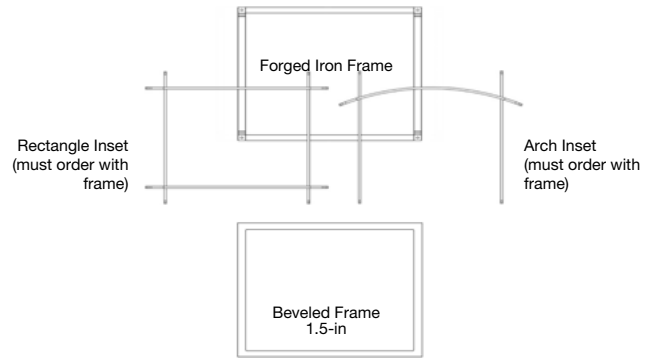

MUST ORDER: ☒ Fireplace ☒ Media System

A Select the fireplace:

PARAGON 50

56,500/55,000 BTU NG model with Proflame 2 IPI, 5/8 venting. Includes Micro mesh screen, Cement Board, Multi-Function remote to control the front and rear burner, 6-step variable flame height, Independent Rear burner on/off (70% turn down), Accent lighting on/off with 6-step dimming, Optional Dual fans on/off with 6-speed settings
TruFlame Technology Catalyst allows large flame, extensive ember bed and clean burn

Paragon Clean-Face Direct-Vent Fireplace, 50, NG	NG	DVCT50CBP95N	$8,955.00
NG to Propane Conversion Kit	LP	38226	$109.00

B Select a logset:

LOGSETS

50" Traditional logset	LS50TINF	$1,029.00
Birch logset	LS50CBB	$1,119.00

C Select a liner:

LINERS

Liner - Vintage Brown Brick, Ceramic Fiber	DVP50CPVB	$799.00
Black Porcelain w/Matte Ceiling & Floor	DVP50PKR	$1,305.00
Liner - Grey Herringbone Grey Grout, Ceramic Fiber	DVP50CPGH	$799.00

Optional components:

FORGED IRON FRONTS (FRAMES)

Forged Iron Frame, Black	DFF50BL	$1,409.00
Forged Iron Frame, Distressed Pewter	DFF50FPD	$1,585.00
Forged Iron Frame, Oil-Rubbed Bronze	DFF50BZT	$1,585.00

BEVELED FRONTS (FRAMES)

Textured Black, Beveled Frame, 1.5-in	DF502BLX	$1,345.00
Oil-Rubbed Bronze, Beveled Frame, 1.5-in	DF502BZT	$1,625.00
Brushed Nickel, Beveled Frame, 1.5-in	DF502NB	$1,625.00

FRONTS (INSETS)

Forged Iron Inset, Arch, Black	DFF50RBL	$579.00
Forged Iron Inset, Rectangle, Black	DFF50CBL	$559.00
Forged Iron Inset, Arch, Distressed Pewter	DFF50RPD	$655.00
Forged Iron Inset, Rectangle, Distressed Pewter	DFF50CPD	$655.00
Forged Iron Inset, Arch, Oil-Rubbed Bronze	DFF50RBZT	$655.00
Forged Iron Inset, Rectangle, Oil-Rubbed Bronze	DFF50FBZT	$655.00

HEAT MANAGEMENT

Gravity Heat Management [Includes 48" plenum and 10' flex]	HMGW48	$715.00
External Forced Air Heat Management [Requires flex kit]	HMFA	$1,035.00
Flex Vent Kit for Forced Air Kit [25' flex and clamps]	SD6DFA25	$349.00

ACCESSORIES

Twin Blower, Auto Variable Speed	FBB21	$435.00
Wall Mounted Proflame 2 Remote	REC1550	$369.00

POWER VENTS WALL AND ROOF

Horizontal Power Vent Termination for use on 90 Series DV Fireplaces [Req Wire Harness and SD58DVAX46 Vent Adaptor]	DVKPM	$1,209.00
Vertical Conversion Kit [fits Power Vent Module DVKPM]	DVKCV	$365.00
DV Vent Pipe Reducer, 5 x 8 to 4 x 6 5/8 [attach to top of fireplace only]	SD58DVAX46	$144.00

POWER VENT WIRE HARNESS

Wire Harness - 25'	WHP25	$779.00
Wire Harness - 50'	WHP50	$909.00
Wire Harness - 75'	WHP75	$935.00
Wire Harness - 100'	WHP100	$985.00