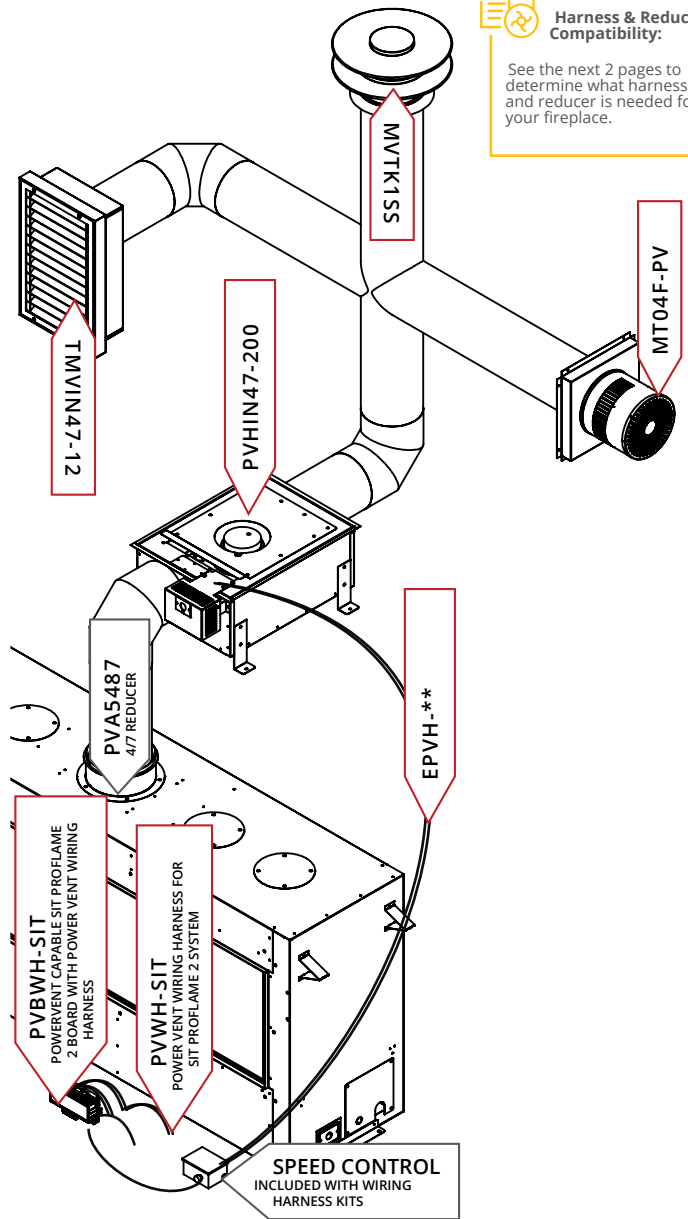

MUST ORDER: **A** Power vent, **B** Power cord, **C** Harness

A Order the power vent:

POWER VENT

4"/7" Inline Power Vent [includes speed control PVFCB] [includes speed control PVFCB]	PVHIN47-200	$2,375.00

B Order the termination:

TERMINATIONS

4"/7" Flush Horizontal Termination	TMHIN47-24	$1,409.00
4"/7" Flush Vertical Termination	TMVIN47-12	$1,479.00
Stainless Termination for Vertical Installations [includes MXT10 adapter, for straight, vertical installations]	MVTK1SS	$305.00
4"/7" Termination Horizontal 4" Length for Power Vent	MTO4-PV	$505.00
4"/7" Termination Horizontal 4" Length w/ Frame for Power Vent	MTO4F-PV	$549.00
4"/7" Stainless Termination Horizontal 4" for Power Vent	MTO4SS-PV	$589.00
4"/7" Stainless Termination Horizontal 4 " w/ Frame for Power Vent	MTO4FSS-PV	$629.00

B Order the power cord:

EDPV POWER CORDS

10' Power Vent System Power Cord	EPVH-10	$129.00
20' Power Vent System Power Cord	EPVH-20	$179.00
40' Power Vent System Power Cord	EPVH-40	$279.00
60' Power Vent System Power Cord	EPVH-60	$379.00
80' Power Vent System Power Cord	EPVH-80	$479.00
100' Power Vent System Power Cord	EPVH-100	$579.00

C Order the wiring harness:

POWER VENT WIRING HARNESS

Power Vent Wiring Harness for SIT Proflame 2 system	PVWH-SIT	$385.00
Power Vent Capable SIT Proflame 2 Board w/Power Vent Wiring Harness	PVBWH-SIT	$829.00

VENT REDUCER

5"/8" to 4"/7" Reducer 10" Length [male/female]	PVA5487	$129.00
5"/8" to 4"/7" Reducing Collar [top vent only]	DRSQCOL47	$169.00
5"/10" to 4"/7" Reducer Collar [P52DF only]	LVA54107	$229.00

DURAVENT 3/5 ADAPTORS (FOR POWERVENTING ONLY)

DuraVent CVS to 46DVA	35CVS-X46DVA	$269.00
DuraVent CVS to 58DVA	35CVS-X58DVA	$289.00
DuraVent 46DVA to CVS	46DVA-X35CVS	$265.00
DuraVent 58DVA to CVS	58DVA-X35CVS	$289.00

Optional accessories:

FLUE RESTRICTOR

Power Vent Adjustable Flue Restrictor [for 4"/7" vent system]	MVAFR02	$62.00