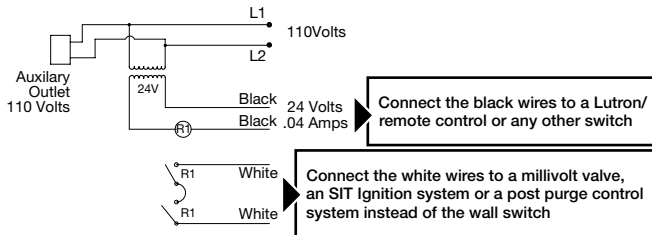

The HAFC home automation control is used as a intermediary switch when connecting a home automation system to the fireplace. The HAFC provides a dry contact switch to **separate the home electrical system from the fireplace controls**. HAFC can be used with any fireplace control such as millivolt, IPI and 24VAC. On/Off is the only functionality supported.