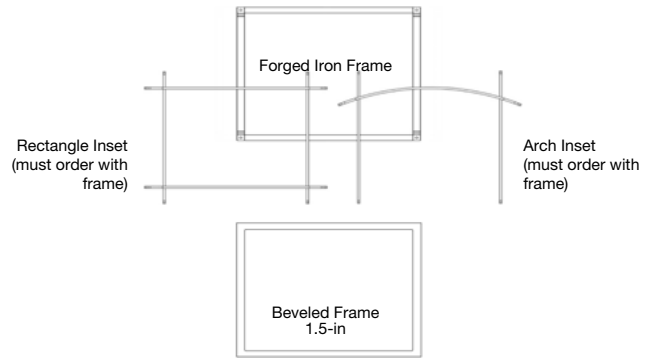

MUST ORDER: **A** Fireplace **B** Media System

A Select the fireplace:

PARAGON 40

60,500/55,000 BTU NG model with Proflame 2 IPI, 5/8 venting. Includes Micro mesh screen, Cement Board, Multi-Function remote to control the front and rear burner, 6-step variable flame height, Independent Rear burner on/off (70% turn down), Accent lighting on/off with 6-step dimming, TruFlame Technology Catalyst allows large flame, extensive ember bed and clean burn

Paragon Clean-Face Direct-Vent See-Through Fireplace, 40, NG	NG	DVCT40CSP95N	$9,525.00
NG to Propane Conversion Kit	LP	40636	$109.00

B Select a logset:

LOGSETS

See-Through Traditional logset	LS40STB	$939.00

C Select a liner:

LINERS

Liner - Vintage Brown Brick, Ceramic Fiber	DVP40PSVB	$499.00
Black Reflective w/Matte Ceiling & Floor	DVP40PSKR	$779.00
Liner - Grey Herringbone Grey Grout, Ceramic Fiber	DVP40PSGH	$509.00

Optional components:

FORGED IRON FRONTS (FRAMES)

Forged Iron Frame, Black	DFF40BL	$1,295.00
Forged Iron Frame, Distressed Pewter	DFF40FPD	$1,515.00
Forged Iron Frame, Oil-Rubbed Bronze	DFF40BZT	$1,515.00

BEVELED FRONTS (FRAMES)

Textured Black, Beveled Frame, 1.5-in	DF402BLX	$1,199.00
Oil-Rubbed Bronze, Beveled Frame, 1.5-in	DF402BZT	$1,285.00
Brushed Nickel, Beveled Frame, 1.5-in	DF402NB	$1,285.00

FRONTS (INSETS)

Forged Iron Inset, Arch, Black	DFF40RBL	$425.00
Forged Iron Inset, Rectangle, Black	DFF40CBL	$405.00
Forged Iron Inset, Arch, Distressed Pewter	DFF40RPD	$539.00
Forged Iron Inset, Rectangle, Distressed Pewter	DFF40CPD	$519.00
Forged Iron Inset, Arch, Oil-Rubbed Bronze	DFF40RBZT	$539.00
Forged Iron Inset, Rectangle, Oil-Rubbed Bronze	DFF40FBZT	$519.00

HEAT MANAGEMENT

Gravity Heat Management [Includes 36" plenum and 10' flex]	HMGW36	$665.00
External Forced Air Heat Management [Requires flex kit]	HMFA	$1,035.00
Flex Vent Kit for Forced Air Kit [25' flex and clamps]	SD6DFA25	$349.00

INDOOR-OUTDOOR KIT

Frame, Stainless Steel, for Exterior Installation	DFED409SS	$2,949.00

POWER VENTS WALL AND ROOF

Horizontal Power Vent Termination for use on 90 Series DV Fireplaces [Req Wire Harness and SD58DVAX46 Vent Adaptor]	DVKPM	$1,209.00
Vertical Conversion Kit [fits Power Vent Module DVKPM]	DVKCV	$365.00
DV Vent Pipe Reducer, 5 x 8 to 4 x 6 5/8 [attach to top of fireplace only]	SD58DVAX46	$144.00

POWER VENT WIRE HARNESS

Wire Harness - 25'	WHP25	$779.00
Wire Harness -50'	WHP50	$909.00
Wire Harness - 75'	WHP75	$935.00
Wire Harness - 100'	WHP100	$985.00