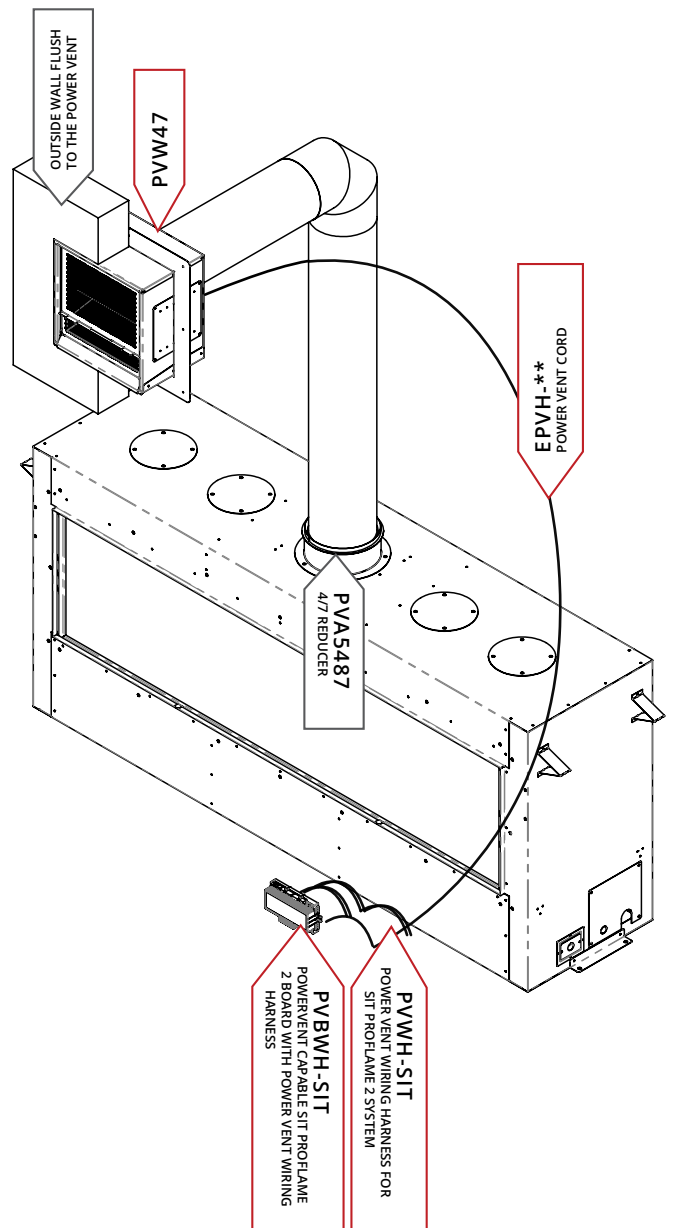

Flush Wall Mount Power Vent

MUST ORDER: **A** Power vent, **B** Power cord, **C** Harness

Harness & Reducer Compatibility:

See the next 2 pages to determine what harness kit and reducer is needed for your fireplace.

A Order the power vent:

POWER VENT

Flush Wall Mount Power Vent	PVW47	$819.00

B Order the power cord:

EDPV POWER CORDS

10' Power Vent System Power Cord	EPVH-10	$129.00
20' Power Vent System Power Cord	EPVH-20	$179.00
40' Power Vent System Power Cord	EPVH-40	$279.00
60' Power Vent System Power Cord	EPVH-60	$379.00
80' Power Vent System Power Cord	EPVH-80	$479.00
100' Power Vent System Power Cord	EPVH-100	$579.00

C Order the wiring harness:

POWER VENT WIRING HARNESS

Power Vent Wiring Harness for SIT Proflame 2 system	PVWH-SIT	$385.00
Power Vent Capable SIT Proflame 2 Board w/Power Vent Wiring Harness	PVBWH-SIT	$829.00

Optional accessories:

VENT REDUCER

5"/8" to 4"/7" Reducer 10" Length [male/female]	PVA5487	$129.00
5"/8" to 4"/7" Reducing Collar [top vent only]	DRSQCOL47	$169.00
5"/10" to 4"/7" Reducer Collar [P52DF only]	LVA54107	$229.00

FLUE RESTRICTOR

Power Vent Adjustable Flue Restrictor [for 4"/7" vent system]	MVAFR02	$59.00

DURAVENT 3/5 ADAPTORS (FOR POWERVENTING ONLY)

DuraVent CVS to 46DVA	35CVS-X46DVA	$269.00
DuraVent CVS to 58DVA	35CVS-X58DVA	$289.00
DuraVent 46DVA to CVS	46DVA-X35CVS	$265.00
DuraVent 58DVA to CVS	58DVA-X35CVS	$289.00