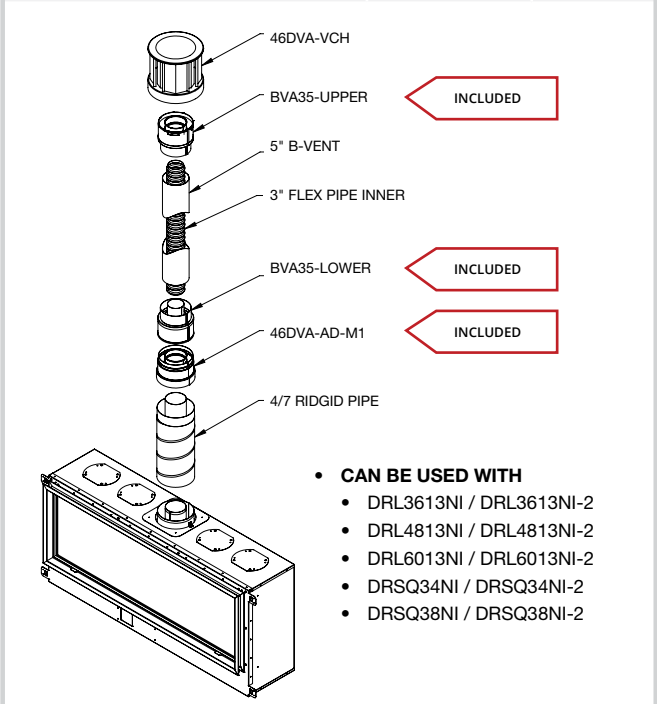

Vent Adapters

5/8 TO 4/6^{5/8} VENTING ADAPTERS

DV Vent Pipe Reducer, 5 x 8 to 4 x 6 5/8 [attach to top of fireplace only]	SD58DVAX46	$144.00

4/7 ALTERNATE VENTING ADAPTERS

Montigo to DuraVent 4/7 Adapter	46DVA-AD-M1	$79.00
Montigo to DuraVent 4/7 Termination Adapter	46DVA-AD-M2	$79.00

5/8 ALTERNATE VENTING ADAPTERS

Montigo to DuraVent 5/8 Adapter	58DVA-AD-M1	$109.00
Montigo to DuraVent 5/8 Termination Adapter	58DVA-AD-M2	$81.00
Montigo to ICC ExcelDirect 5/8 Adapter	TM-5AA6	$205.00
Montigo to ICC ExcelDirect 5/8 Termination Adapter	TM-5TA1	$205.00
Montigo to MetalFab Sureseal 5/8 Adapter	5DNA	$49.00
Montigo to MetalFab Sureseal 5/8 Termination Adapter	5DMTA	$49.00

5/8 VENT REDUCER

5"/8" to 4"/7" Reducer 10" Length [male/female]	PVA5487	$129.00

5/10 VENT REDUCER

10"- 8" Adapter Collar [for P52DF only]	RVA108	$65.00
5"/10" to 4"/7" Reducer Collar [P52DF only]	LVA54107	$229.00
5"/10" to 5"/8" Reducer [male/female]	RVA51058	$229.00

DIRECT VENT ADAPTER TO 5" B-VENT

Direct Vent Adapter to 5" B-vent INCLUDES:		
- DuraVent 5" B-Vent to DV conversion Lower and Upper adapter kit BVA35 - DuraVent - Montigo collar adapter 46DVA-AD-M1 4/7 Male vent connector - MVA Conversion label	BVK35	$329.00

DURAVENT 3/5 ADAPTORS (FOR POWERVENTING ONLY)

DuraVent CVS to 46DVA	35CVS-X46DVA	$269.00
DuraVent CVS to 58DVA	35CVS-X58DVA	$289.00
DuraVent 46DVA to CVS	46DVA-X35CVS	$265.00
DuraVent 58DVA to CVS	58DVA-X35CVS	$289.00