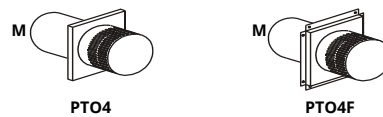

HORIZONTAL TERMINATIONS

5"/8" Termination without Mounting Frame [use with MSR or MOSR]	PTO4	$265.00
5"/8" Termination w/Integral Mounting Frame	PTO4F	$299.00
5"/8" Termination w/Continuous Formed Perimeter Nailing Flange	PTO4F-2	$335.00
5"/8" Stainless Termination without Mounting Frame [use with MSRSS or MOSRSS]	PTO4SS	$455.00
5"/8" Stainless Termination w/Integral Mounting Frame	PTO4FSS	$489.00
5"/8" Stainless Termination w/Continuous Formed Perimeter Nailing Flange	PTO4F-2SS	$559.00