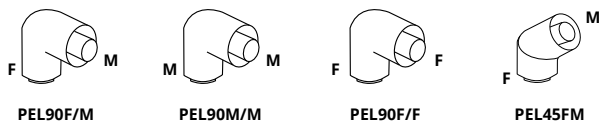

VENT PIPES - ELBOWS

45° Elbow [female/male]	PEL45F/M	$125.00
90° Elbow [female/female]	PEL90F/F	$205.00
90° Elbow [male/male]	PEL90M/M	$205.00
90° Elbow [female/male]	PEL90F/M	$199.00

VERTICAL VENT REDUCER

5"/8" to 4"/7" Reducer 10" Length [male/female]	PVA5487	$129.00