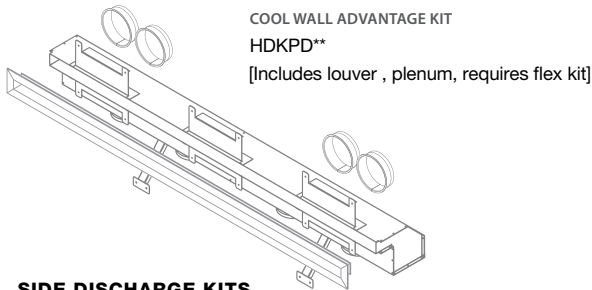

Cool Wall Advantage

MUST ORDER: Cool wall system Flex pipe

A Select the Cool Wall system:

TV KITS

Cool Wall Advantage TV Kit 36"	HDKPD36	$579.00
Cool Wall Advantage TV Kit 48"	HDKPD48	$759.00
Cool Wall Advantage TV Kit 63"	HDKPD63	$1,059.00
Cool Wall Advantage TV Kit 72"	HDKPD72	$1,189.00

SIDE DISCHARGE KITS

Cool Wall Advantage Side Discharge Kit Horizontal [includes 2 louvers , 2 plenums, requires HDKPDFK]	HDKSD	$449.00
Cool Wall Advantage Side Discharge Kit Vertical [includes 2 louvers , 2 plenums, requires HDKPDFK]	HDKSVD	$449.00

COOL WALL ADVANTAGE
SIDE DISCHARGE KIT
HORIZONTAL

HDKSD
[Includes 2 louvers ,
2 plenums, requires
flex kit]