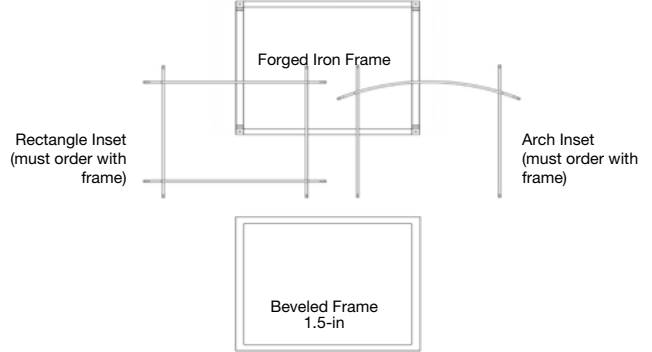

MUST ORDER: **F** Fireplace **B** Media System

A Select the fireplace:

PARAGON 40

47,500/45,000 BTU NG model with Proflame 2 IPI, 5/8 venting. Includes Micro mesh screen, Cement Board, Multi-Function remote to control the front and rear burner, 6-step variable flame height, Independent Rear burner on/off (70% turn down), Accent lighting on/off with 6-step dimming, Optional Dual fans on/off with 6-speed settings. TruFlame Technology Catalyst allows large flame, extensive ember bed and clean burn

Paragon Clean-Face Direct-Vent Fireplace, 40, NG	NG	DVCT40CBP95N	$6,555.00
NG to Propane Conversion Kit	LP	36884	$109.00

B Select a logset:

LOGSETS

Log Set, Traditional	LS40MTINF	$799.00
Birch logset	LS40CBB	$879.00

C Select a liner:

LINERS

Liner - Rustic Cottage Brown Brick, Ceramic Fiber	DVP40CPVB	$599.00
Black Porcelain w/Matte Ceiling & Floor	DVP40PKR	$1,069.00
Liner - Grey Herringbone Grey Grout, Ceramic Fiber	DVP40CPGH	$609.00

Optional components:

FORGED IRON FRONTS (FRAMES)

Forged Iron Frame, Black	DFF40BL	$1,295.00
Forged Iron Frame, Distressed Pewter	DFF40FPD	$1,515.00
Forged Iron Frame, Oil-Rubbed Bronze	DFF40BZT	$1,515.00

BEVELED FRONTS (FRAMES)

Textured Black, Beveled Frame, 1.5-in	DF402BLX	$1,199.00
Oil-Rubbed Bronze, Beveled Frame, 1.5-in	DF402BZT	$1,285.00
Brushed Nickel, Beveled Frame, 1.5-in	DF402NB	$1,285.00

FRONTS (INSETS)

Forged Iron Inset, Arch, Black	DFF40RBL	$425.00
Forged Iron Inset, Rectangle, Black	DFF40CBL	$405.00
Forged Iron Inset, Arch, Distressed Pewter	DFF40RPD	$539.00
Forged Iron Inset, Rectangle, Distressed Pewter	DFF40CPD	$519.00
Forged Iron Inset, Arch, Oil-Rubbed Bronze	DFF40RBZT	$539.00
Forged Iron Inset, Rectangle, Oil-Rubbed Bronze	DFF40FBZT	$519.00

HEAT MANAGEMENT

Gravity Heat Management [Includes 36" plenum and 10' flex]	HMGW36	$665.00
External Forced Air Heat Management [Requires flex kit]	HMFA	$1,035.00
Flex Vent Kit for Forced Air Kit [25' flex and clamps]	SD6DFA25	$349.00

ACCESSORIES

Twin Blower, Auto Variable Speed	FBB21	$435.00
Wall Mounted Proflame 2 Remote	REC1550	$369.00

POWER VENTS WALL AND ROOF

Horizontal Power Vent Termination for use on 90 Series DV Fireplaces [Req Wire Harness and SD58DVAX46 Vent Adaptor]	DVKPM	$1,209.00
Vertical Conversion Kit [fits Power Vent Module DVKPM]	DVKCV	$365.00
DV Vent Pipe Reducer, 5 x 8 to 4 x 6 5/8 [attach to top of fireplace only]	SD58DVAX46	$144.00

POWER VENT WIRE HARNESS

Wire Harness - 25'	WHP25	$779.00
Wire Harness - 50'	WHP50	$909.00
Wire Harness - 75'	WHP75	$935.00
Wire Harness - 100'	WHP100	$985.00