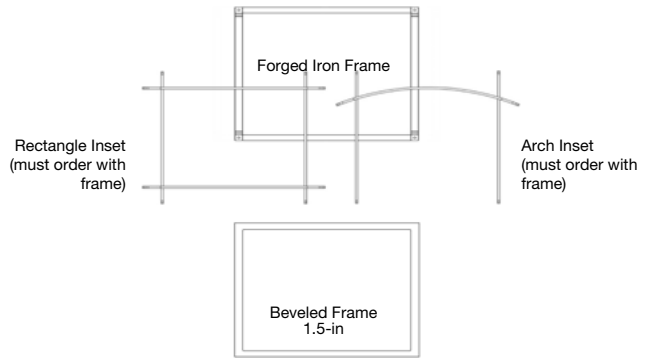

MUST ORDER: A Fireplace B Media System

A Select the fireplace:

PARAGON 36

40,000/40,000 BTU NG model with Proflame 2 IPI, 5/8 venting. Includes Micro mesh screen, Cement Board, Multi-Function remote to control the front and rear burner, 6-step variable flame height, Independent Rear burner on/off (70% turn down), Accent lighting on/off with 6-step dimming, Optional Dual fans on/off with 6-speed settings. TruFlame Technology Catalyst allows large flame, extensive ember bed and clean burn.

Paragon Clean-Face Direct-Vent Fireplace, 36, NG	NG	DVCT36CBP95N	$6,109.00
NG to Propane Conversion Kit	LP	37506	$109.00

B Select a logset:

LOGSETS

Log Set, Traditional	LS36MTINF	$699.00
Birch logset	LS36CBB	$759.00

C Select a liner:

LINERS

Liner - Rustic Cottage Brown Brick, Ceramic Fiber	DVP36CPVB	$579.00
Black Porcelain with Matte Black Ceiling & Floor	DVP36CPKR	$995.00
Liner - Grey Herringbone Grey Grout, Ceramic Fiber	DVP36CPGH	$589.00

Optional components:

FORGED IRON FRONTS (FRAMES)

Forged Iron Frame, Black	DFF36BL	$1,035.00
Forged Iron Frame, Distressed Pewter	DFF36FPD	$1,389.00
Forged Iron Frame, Oil-Rubbed Bronze	DFF36BZT	$1,389.00

BEVELED FRONTS (FRAMES)

Textured Black, Beveled Frame, 1.5-in	DF362BLX	$1,139.00
Oil-Rubbed Bronze, Beveled Frame, 1.5-in	DF362BZT	$1,235.00
Brushed Nickel, Beveled Frame, 1.5-in	DF362CNB	$1,235.00

FRONTS (INSETS)

Forged Iron Inset, Arch, Black	DFF36RBL	$405.00
Forged Iron Inset, Rectangle, Black	DFF36CBL	$385.00
Forged Iron Inset, Arch, Distressed Pewter	DFF36RPD	$529.00
Forged Iron Inset, Rectangle, Distressed Pewter	DFF36CPD	$509.00
Forged Iron Inset, Arch, Oil-Rubbed Bronze	DFF36RBZT	$529.00
Forged Iron Inset, Rectangle, Oil-Rubbed Bronze	DFF36FBZT	$509.00

HEAT MANAGEMENT

Gravity Heat Management [Includes 36" plenum and 10' flex]	HMGW36	$665.00
External Forced Air Heat Management [Requires flex kit]	HMFA	$1,035.00
Flex Vent Kit for Forced Air Kit [25' flex and clamps]	SD6DFA25	$349.00

ACCESSORIES

Twin Blower, Auto Variable Speed	FBB21	$435.00
Wall Mounted Proflame 2 Remote	REC1550	$369.00

POWER VENTS WALL AND ROOF

Horizontal Power Vent Termination for use on 90 Series DV Fireplaces [Req Wire Harness and SD58DVAX46 Vent Adaptor]	DVKPM	$1,209.00
Vertical Conversion Kit [fits Power Vent Module DVKPM]	DVKCV	$365.00
DV Vent Pipe Reducer, 5 x 8 to 4 x 6 5/8 [attach to top of fireplace only]	SD58DVAX46	$144.00

POWER VENT WIRE HARNESS

Wire Harness - 25'	WHP25	$779.00
Wire Harness - 50'	WHP50	$909.00
Wire Harness - 75'	WHP75	$935.00
Wire Harness - 100'	WHP100	$985.00