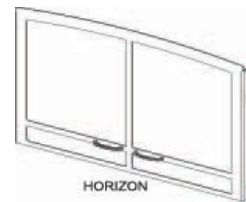

HORIZON

Fronts (Req Surround)

Model	Description	Wt	List
DFD28DBL	Doors, Black, Transom (non-operable)	16	$ 439.00
DFD28HBL	Front, Horizon (non-operable doors), Black	16	$ 439.00
DVF28HBL	Front, Black, Lancaster	17	$ 349.00
DVF28HBZ	Front, Bronze, Lancaster	17	$ 359.00