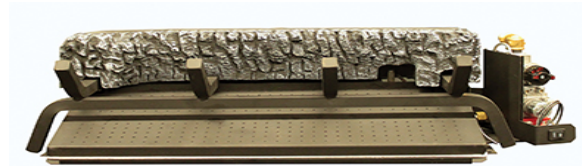

Includes:

- Burner, Radiant Log, 5/8-inch grate, Embers, Lava Rock, Flex Line, Fittings

Elite Radiant Vented Burner, Match Light

Model	BTU	Description	Wt	List
BFL18MTN	33,000	Elite Burner, 18-in., Match Light, 33,000 Btu	30	$ 629.00
BFL2124MTN	55,000	Elite Burner, 21/24-in., Match Light, 55,000 Btu	32	$ 649.00
BFL30MTN	65,000	Elite Burner, 30-in., Match Light, 65,000 Btu	34	$ 669.00

Elite Radiant Vented Burner, Manual Safety Pilot (UL Certified)

Model	BTU	Description	Wt	List
BFM18MTN	33,000	Elite Burner, 18-in., Manual, 33,000 Btu	30	$ 729.00
BFM2124MTN	55,000	Elite Burner, 21/24-in., Manual Safety Pilot, 55,000 Btu	34	$ 759.00
BFM30MTN	65,000	Elite Burner, 30-in., Manual Safety Pilot, 65,000 Btu	36	$ 789.00

Elite Radiant Vented Burner, Millivolt with On/Off Switch (UL Certified)

Model	BTU	Description	Wt	List
BFR18MTN	33,000	Elite Burner, 18-in., MV, 33,000 Btu	30	$ 839.00
BFR2124MTN	55,000	Elite Burner, 21/24-in., MV, 55,000 Btu	33	$ 869.00
BFR30MTN	65,000	Elite Burner, 30-in., MV, 65,000 Btu	35	$ 899.00

Elite Radiant Vented Burner, Millivolt with Variable Remote Control (UL Certified)

Model	BTU	Description	Wt	List
BFR2124RN	55,000	Elite Burner, 21/24-in., Hi/Lo Remote, 55,000 Btu	33	$ 1,129.00
BFR30RN	65,000	Elite Burner, 30-in., Hi/Lo Remote, 65,000 Btu	35	$ 1,159.00

Elite Radiant Vented Burner, Electronic Ignition with Variable Remote Control (UL Certified)

Model	BTU	Description	Wt	List
BFE18MTN	33,000	Elite Burner, 18-in., IP, 33,000 Btu, w/LP Conv Kit	30	$ 969.00
BFE2124MTN	55,000	Elite Burner, 21/24-in., IP, 55,000 Btu, w/LP Conv Kit	33	$ 989.00
BFE30MTN	65,000	Elite Burner, 30-in., IP, 65,000 Btu, w/LP Conv Kit	35	$ 1,009.00