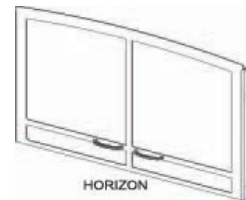

HORIZON

Fronts (Req Surround)

Model	Description	Wt	List
DVF26HBL	Front, Black, Lancaster	17	$ 319.00
DFD26DBL	Doors, Black, Transom (non-operable)	15	$ 409.00
DFD26HBL	Front, Horizon (non-operable doors), Black	15	$ 409.00
DVF26HBZ	Front, Bronze, Lancaster	17	$ 339.00