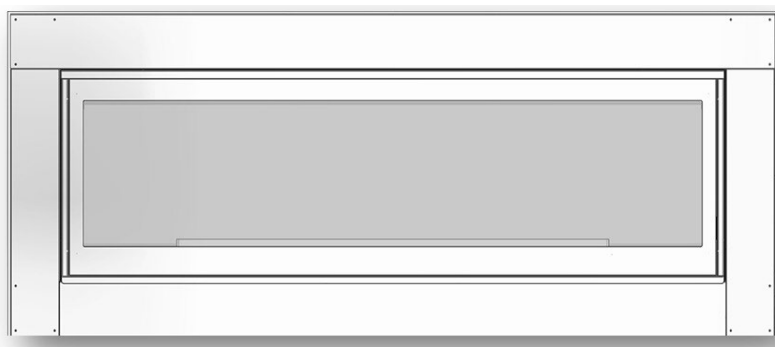

Exterior Frame

Model	Description	Wt	List
DFED489SS	Frame, Stainless Steel, for Exterior Installation	212	$ 1,499.00

Crushed Glass - Required

Req 8 sq.ft. of Clear, Copper, or Bronze (to allow lighting to show). Other colors as accent only

Model	Description	Wt	List
DG1CLF	Crushed Glass, Clear Frost, approx. 1 sq. ft.	2.5	$ 69.00
DG1BCR	Crushed Glass, Copper Reflective, approx. 1 sq. ft.	2.5	$ 69.00
DG1BZR	Crushed Glass, Bronze Reflective, approx. 1 sq. ft.	2.5	$ 69.00
DG1BUC	Crushed Glass, Blue Clear, approx. 1 sq. ft.	2.5	$ 69.00
DG1BKP	Crushed Glass, Black Polished, approx. 1 sq. ft.	2.5	$ 69.00

Decorative Media

Do not place glass droplets, rocks or pebbles on burner screen; may be used for accent on surrounding area.

Model	Description	Wt	List
DG1GC	Droplets, 1/2-in., Glacier Ice, approx. 1 sq. ft.	3	$ 39.00
DG1SL	Droplets, 1/2-in., Sangria Luster, approx. 1 sq. ft.	2.5	$ 39.00
DR1FMA	Decorative Rocks Assortment, approx. 1 sq. ft.	1.75	$ 144.00
DRFPA	Decorative Pebble Assortment, approx. 1/2 sq. ft.	0.5	$ 144.00