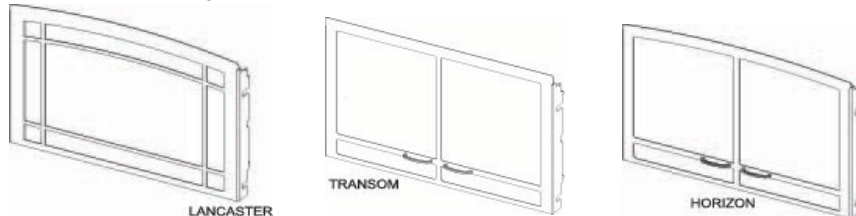

Deep Surround moves insert forward 1 1/2 inches.

Please refer to empireinsider.com for Custom Insert Surround Order Form and Product Table