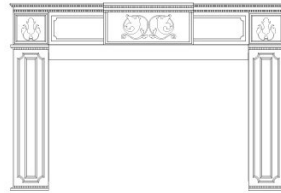

Fronts and Surrounds