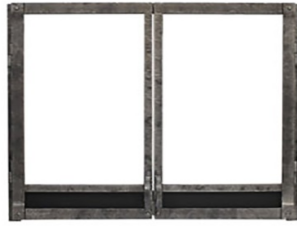

Accessories

Forged Iron Frame with Operable Doors