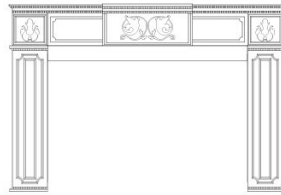

Fronts and Surrounds

Cast Iron Surround (Req SAK Adaptor)

Choose a surround that covers the fireplace opening. For a larger opening, use the SH1BL in conjunction with a surround.

The Cast Iron Surround does not accept decorative fronts. Use Shroud to cover a large fireplace opening.

Model	Description	Wt	List
SC356BL	Cast Iron (7x6), Black	86	$ 479.00
SAK28	Surround Adaptor, Req for Cast Iron Surround with Insert	3	$ 104.00