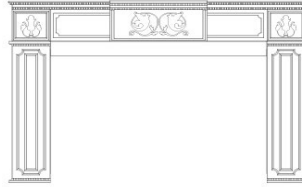

Cast Iron Surround

Cast Iron Surround (Req SAK Adaptor)

This insert Req a surround. Choose the traditional Cast Iron Surround or a Steel Surround below. The Cast Iron Surround does not accept a decorative front or bottom cover.

Model	Description	Wt	List
SC256BL	Cast Iron (7x6), Black	86	$ 379.00
SAK20	Surround Adaptor, Req for Cast Iron Surround with Insert	3	$ 104.00