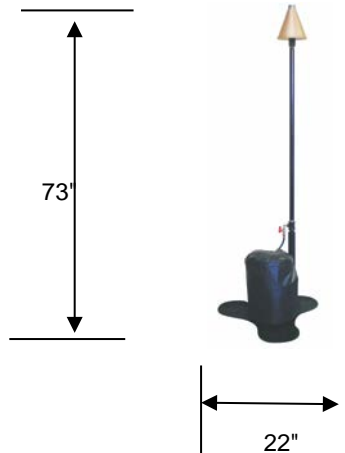

- Base c/w Nylon Skids and Tank Hold Down
- Tank Cover
- 1 Pipe for Head - 1"
- 3 Pipes for Support
- LP Regulator and Hose Assembly
- Cone - Aluminum Anodized Copper

\$ 558.25

STAND DIMENSIONS

NOTE:

- ALL PRICES ARE NET / TAXES EXTRA - SUBJECT TO CHANGE WITHOUT NOTICE
- ALL SHIPMENTS F.O.B. VANCOUVER, B.C. CANADA
- CASE DISCOUNTS MAY BE COMBINATION OF SAME MODELS TO 1 LOCATION