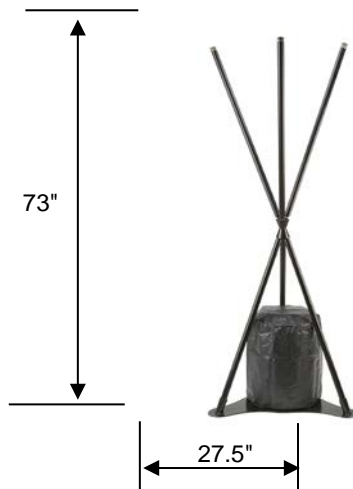

\$ 672.98

STAND DIMENSIONS

STD - 2LP 1 - 40 x 4 x 4 = 17#
- 2LP 1 - 28 x 6 x 25 = 20#

STD - 3LP 1 - 40 x 4 x 4 = 20#
- 3LP 1 - 28 x 6 x 25 = 20#

STD - 2NG 1 - 40 x 4 x 4 = 17#
- 2NG 1 - 28 x 6 x 25 = 20#

STD - 3NG 1 - 40 x 4 x 4 = 20#
- 3NG 1 - 28 x 6 x 25 = 20#